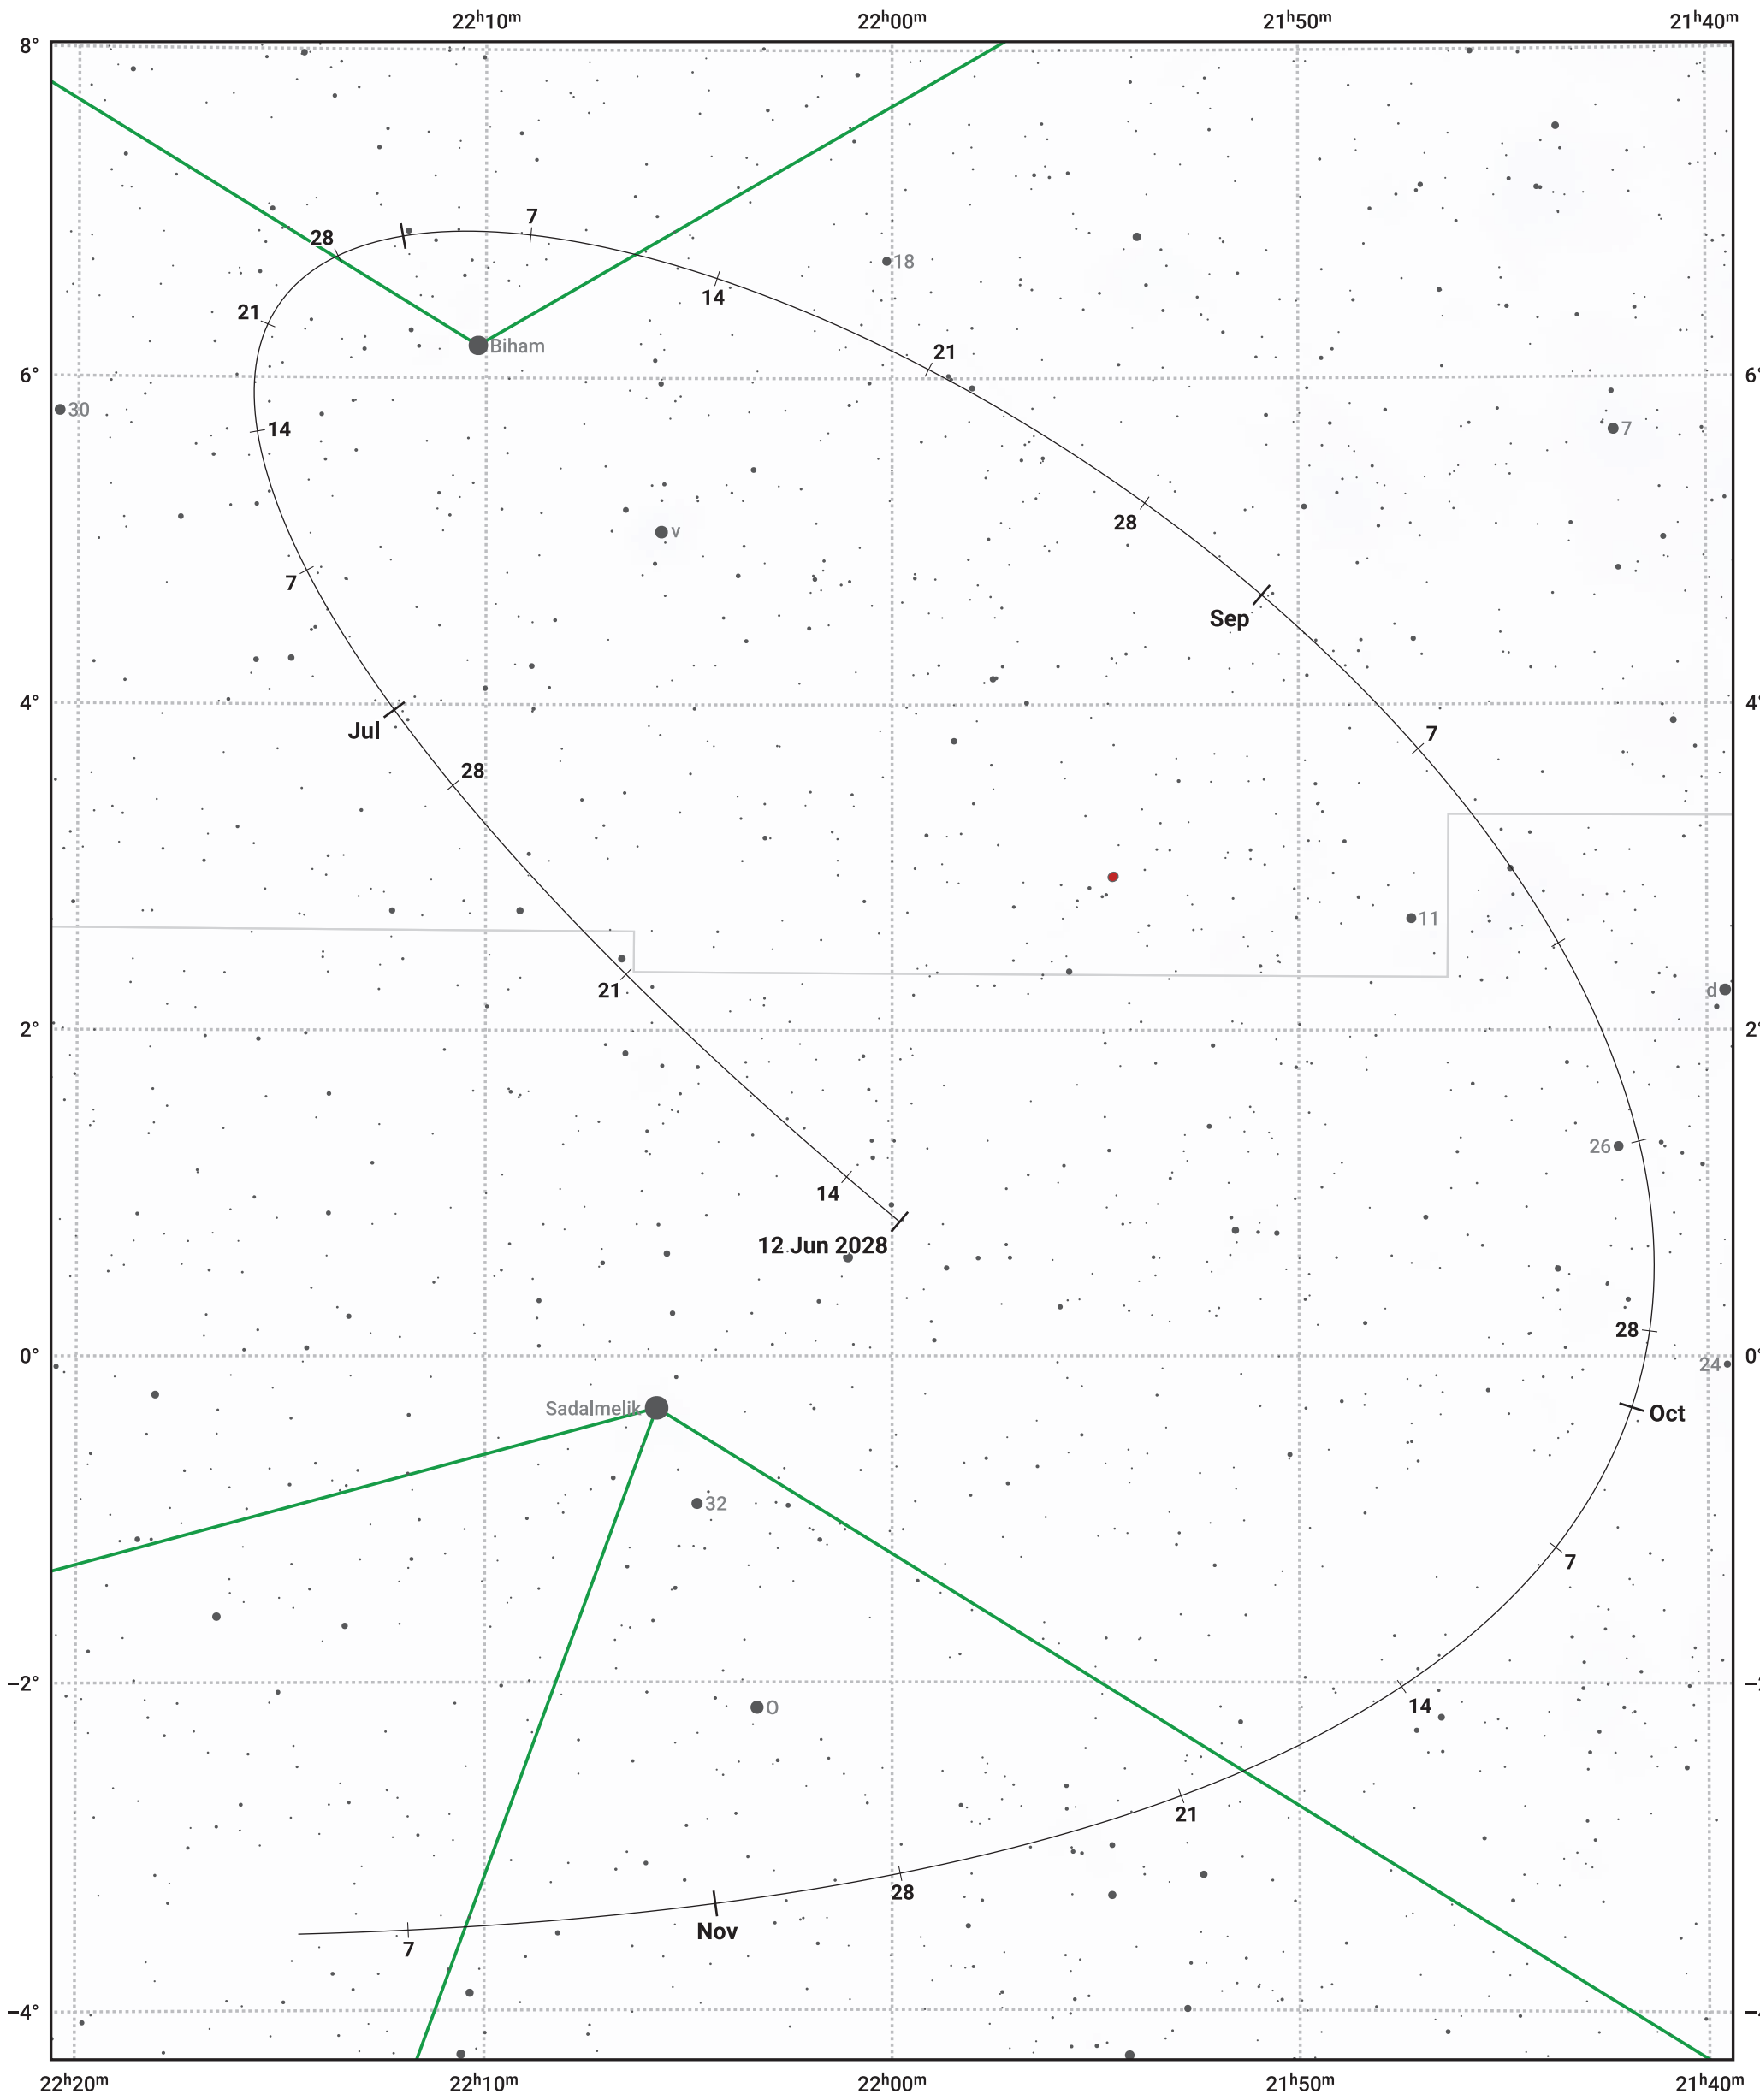

The path of Asteroid 80 Sappho around opposition on 26 Aug 2028

© Dominic Ford 2011–2024. Date markers placed at midnight UTC. Downloaded from <https://in-the-sky.org>

Magnitude scale: 11.0 10.0 9.0 8.0 7.0 6.0 5.0 4.0 3.0 2.0

- Ecliptic Plane
- Galaxy
- Bright nebula
- Open cluster
- ⊕ Globular cluster

Date	Mag	Phase
2028 Jul 1	11.1	95%
2028 Jul 22	10.6	97%
2028 Aug 1	10.3	98%
2028 Sep 1	9.8	99%
2028 Oct 1	10.4	97%
2028 Nov 1	11.1	93%