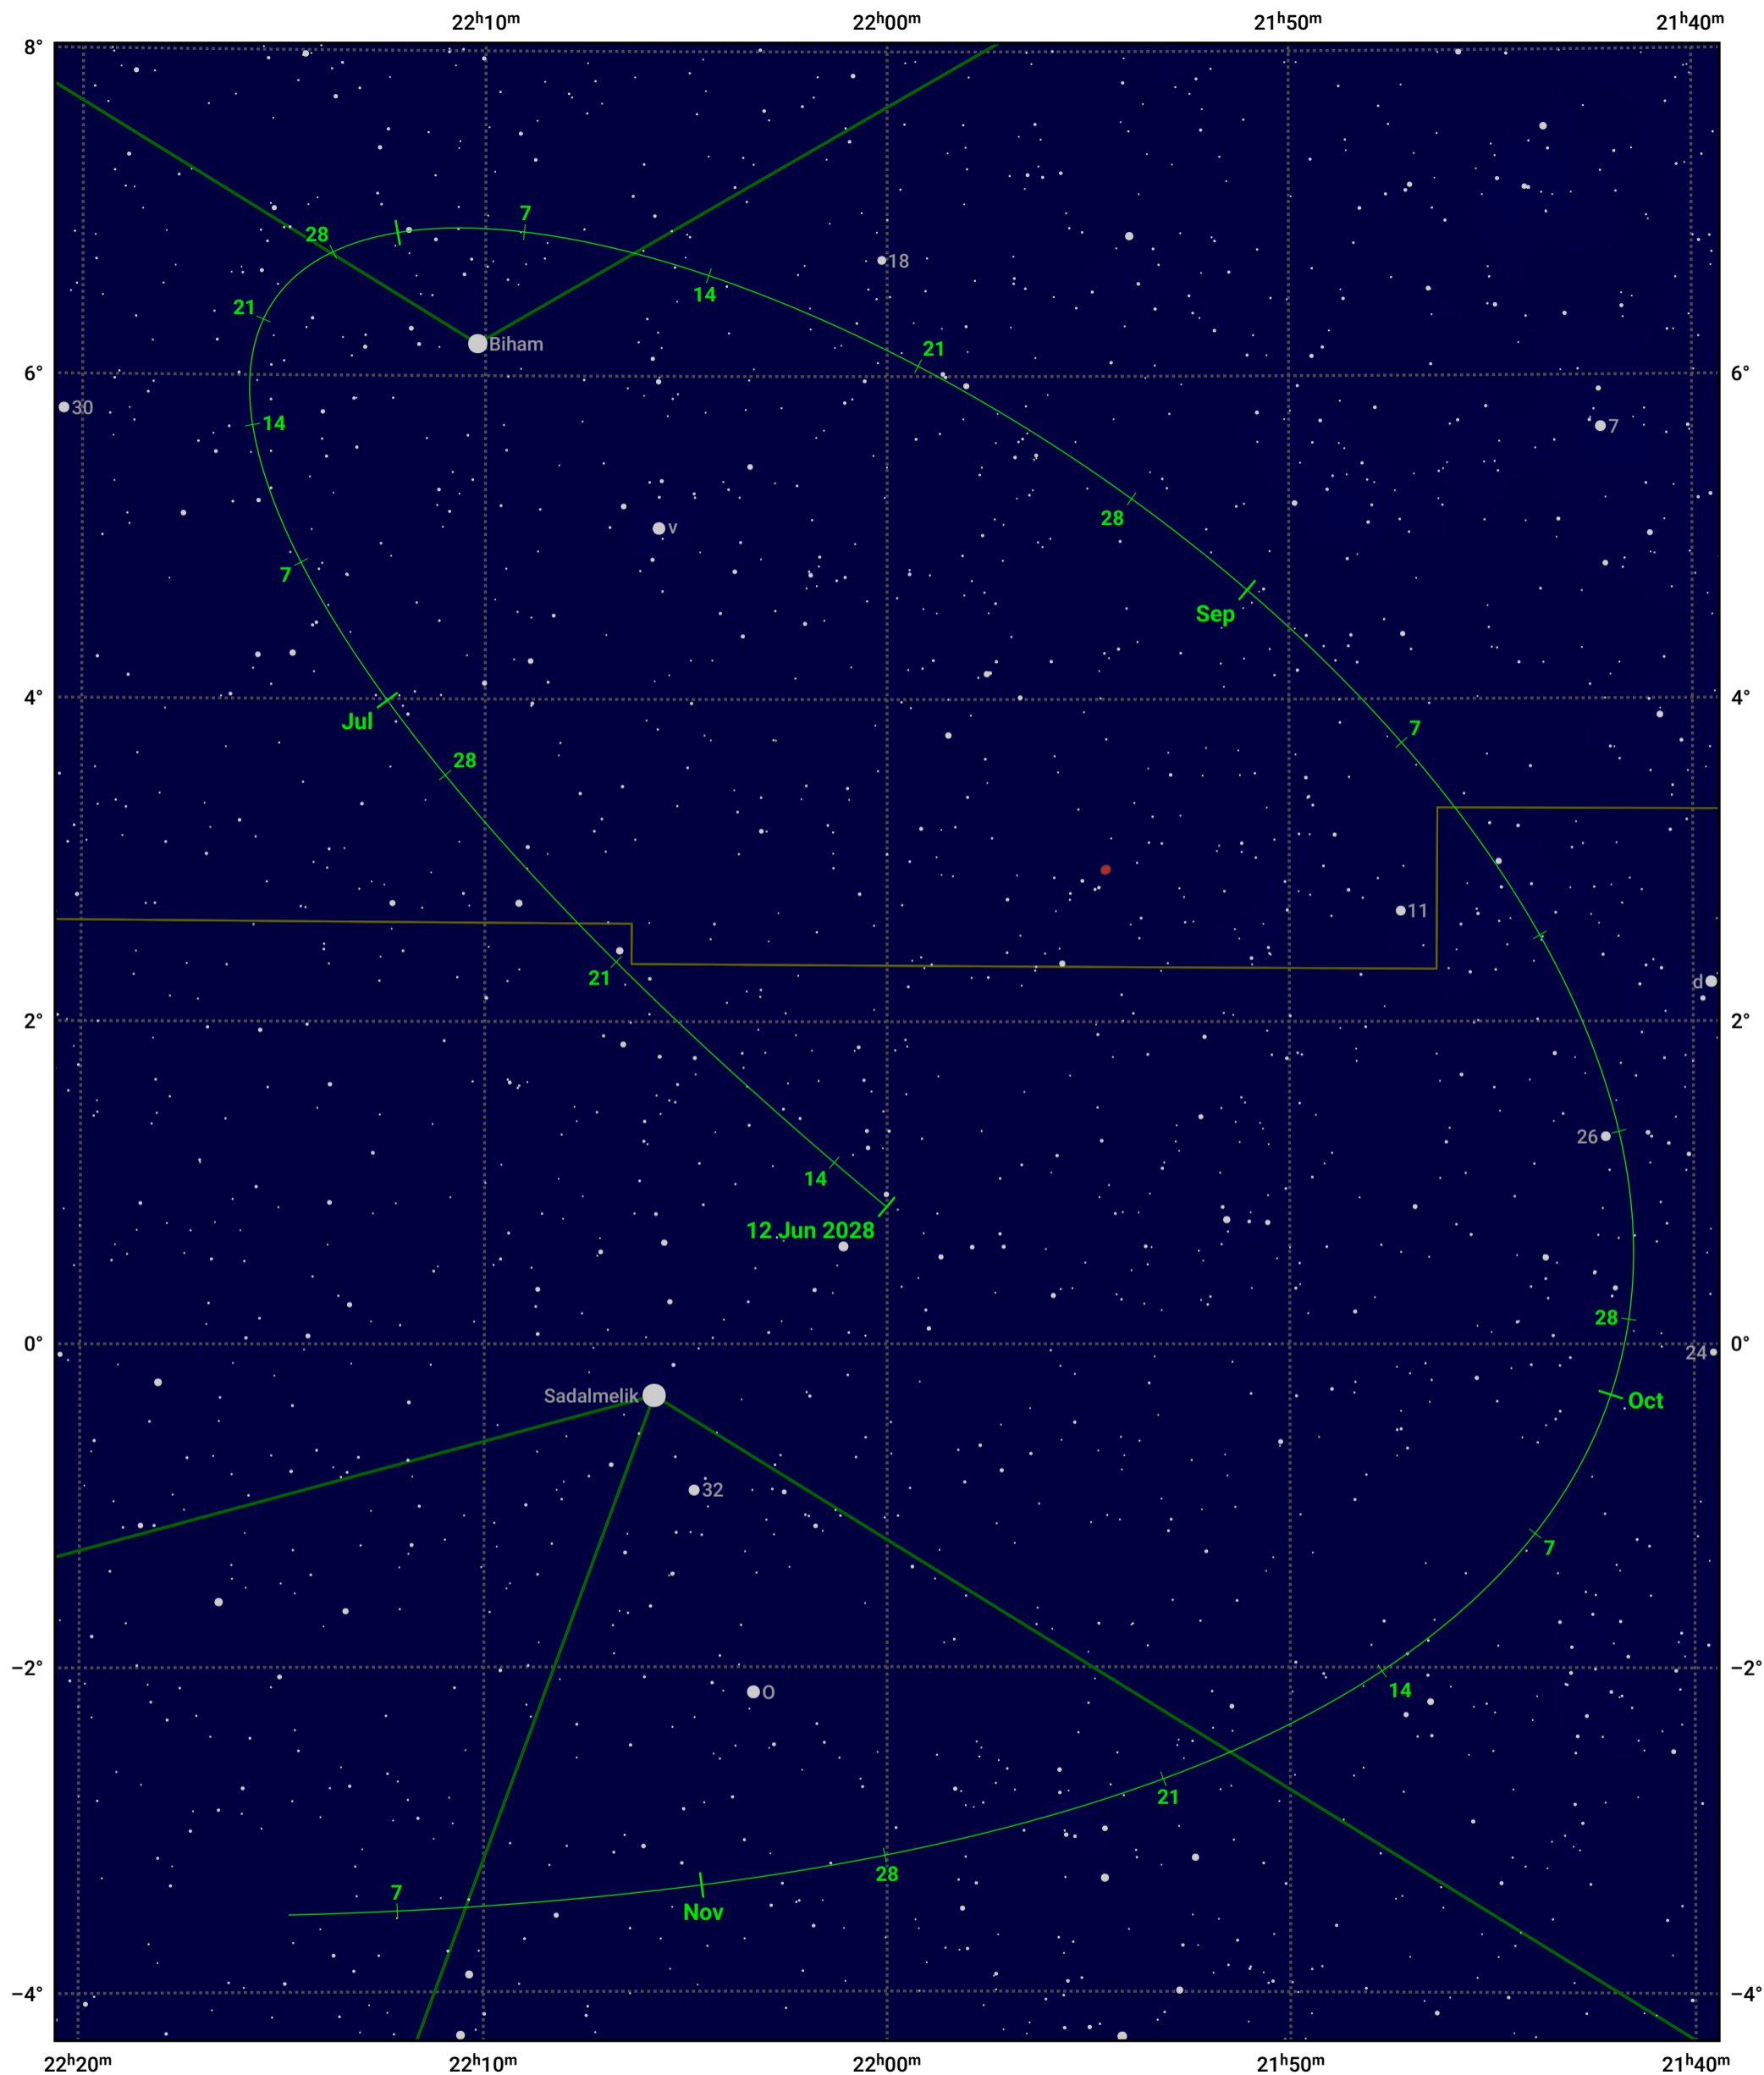

# The path of Asteroid 80 Sappho around opposition on 26 Aug 2028

© Dominic Ford 2011–2024. Date markers placed at midnight UTC. Downloaded from <https://in-the-sky.org>

Magnitude scale: 11.0 10.0 9.0 8.0 7.0 6.0 5.0 4.0 3.0 2.0

— Ecliptic Plane

Galaxy Bright nebula Open cluster Globular cluster

Date	Mag	Phase
2028 Jul 1	11.2	95%
2028 Jul 22	10.6	97%
2028 Aug 1	10.3	98%
2028 Sep 1	9.8	99%
2028 Oct 1	10.4	97%
2028 Nov 1	11.1	93%