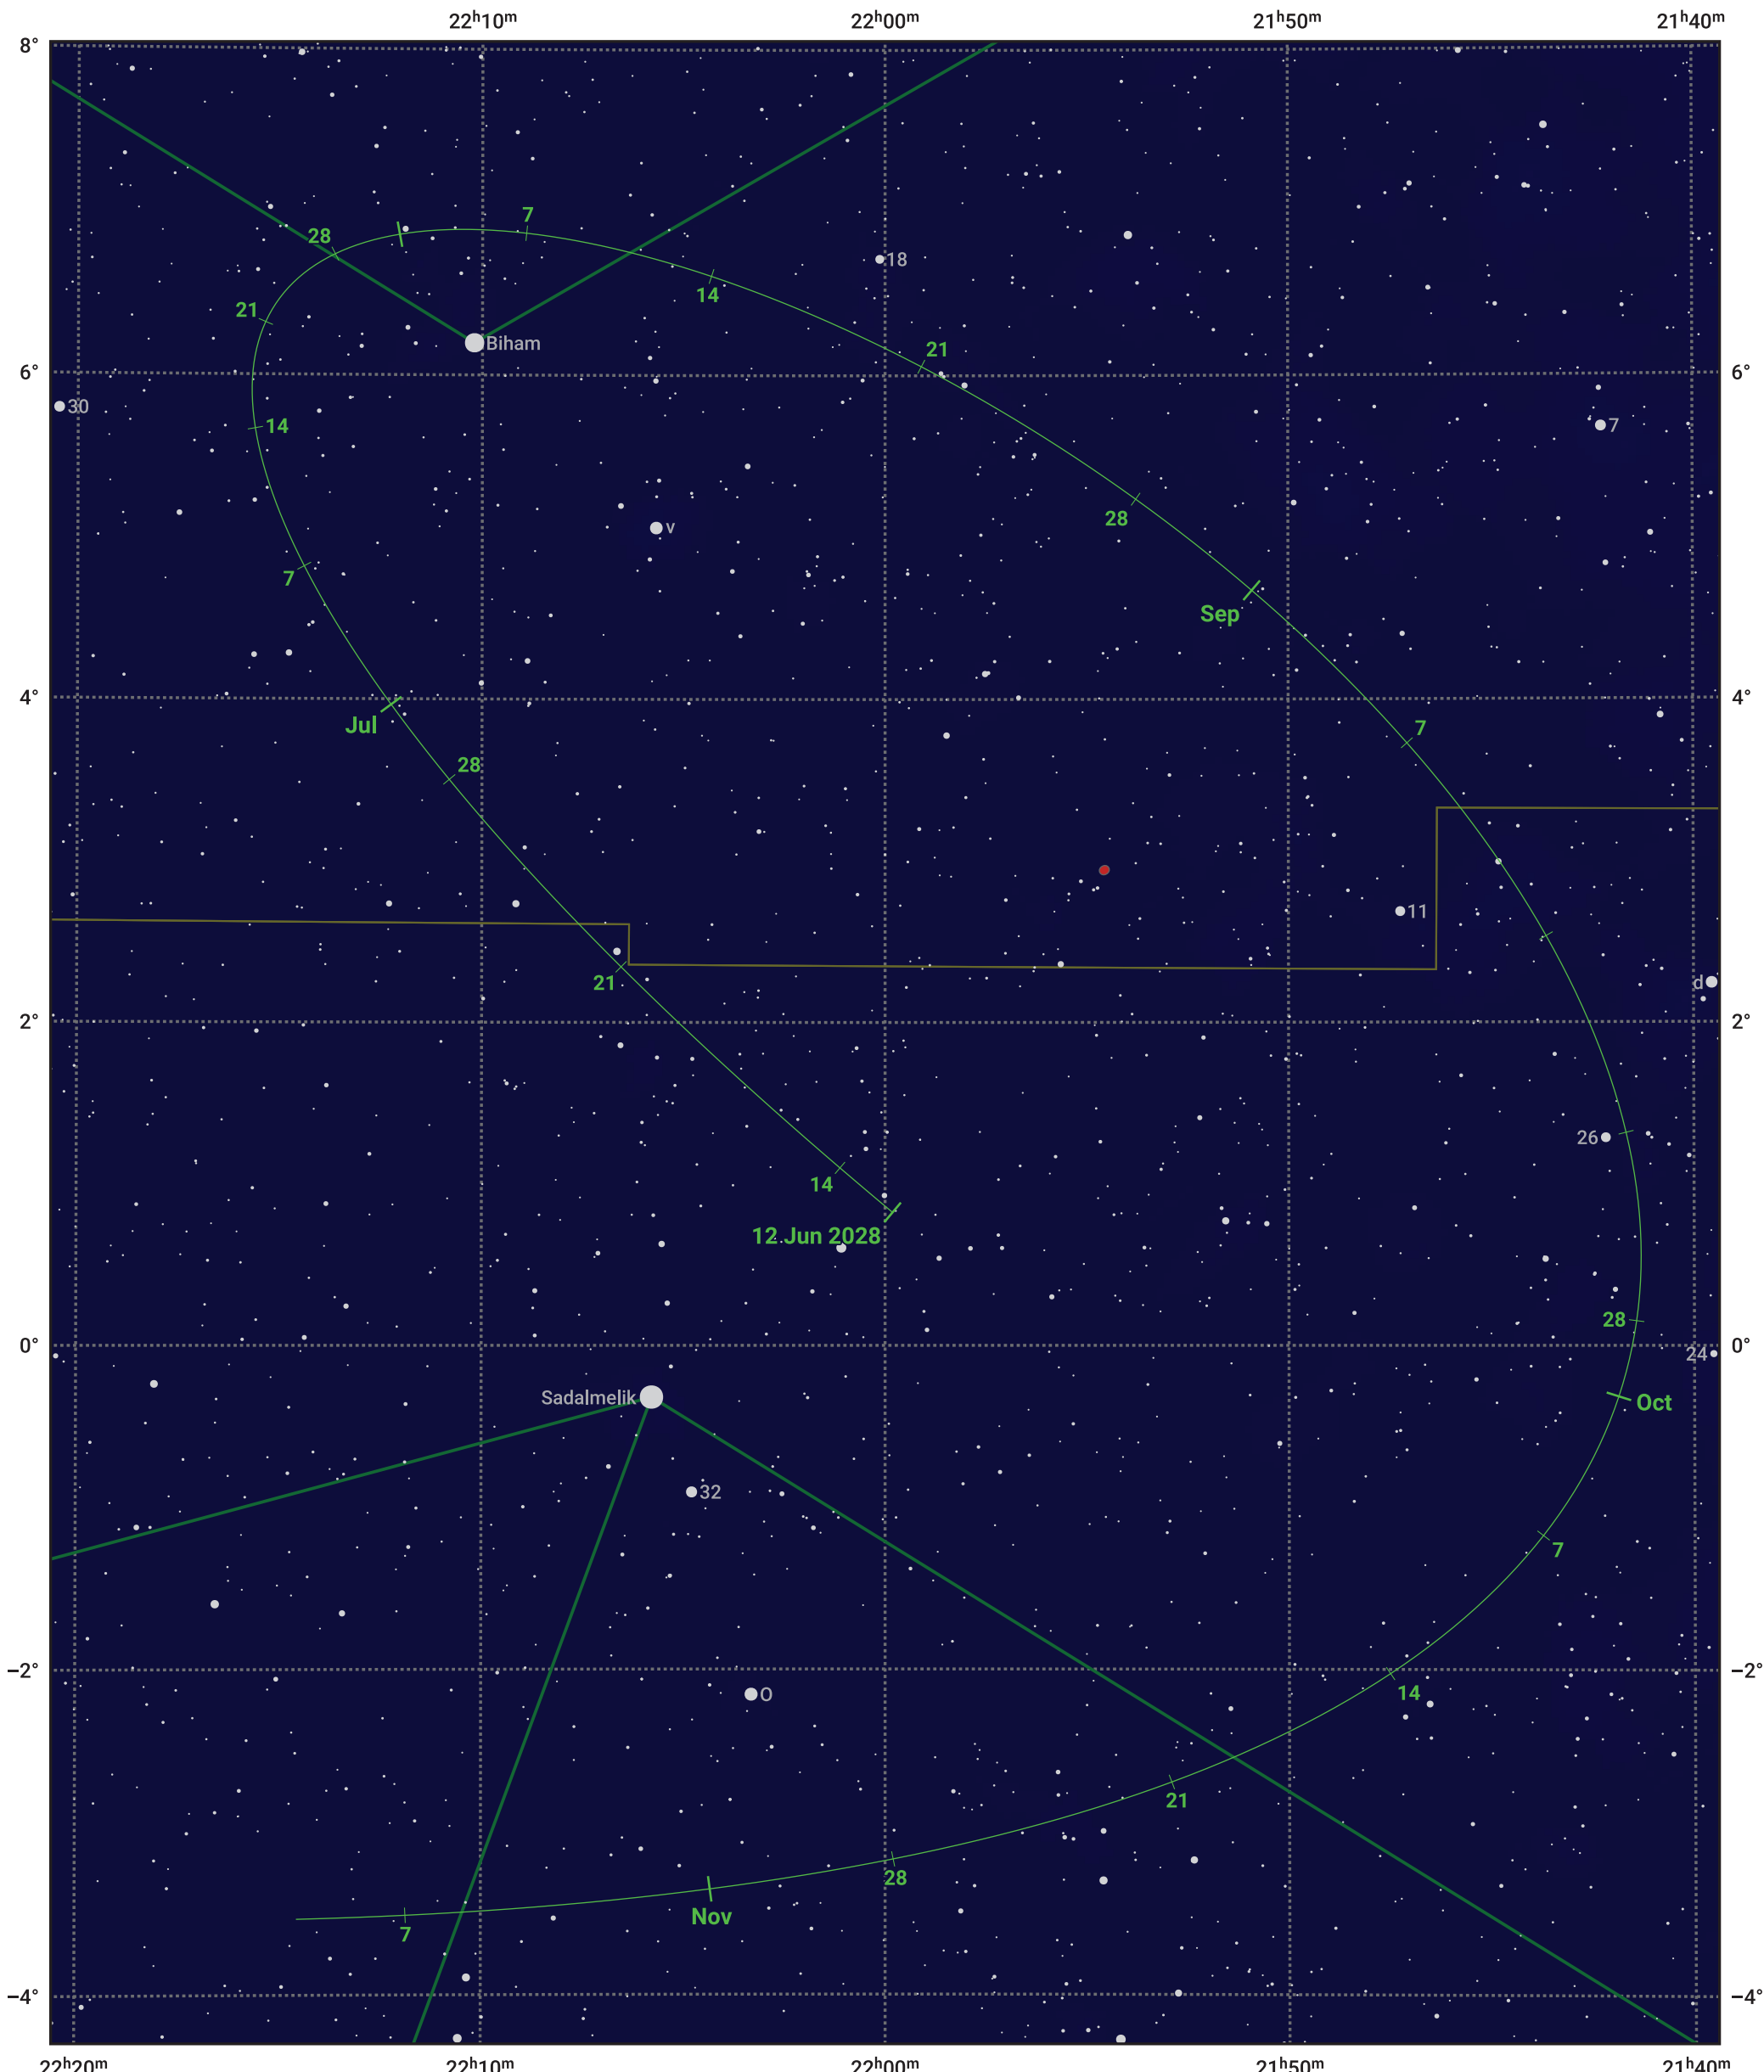

The path of Asteroid 80 Sappho around opposition on 26 Aug 2028

© Dominic Ford 2011–2024. Date markers placed at midnight UTC. Downloaded from <https://in-the-sky.org>

Magnitude scale: 11.0 10.0 9.0 8.0 7.0 6.0 5.0 4.0 3.0 2.0

— Ecliptic Plane

Galaxy Bright nebula Open cluster Globular cluster

Date	Mag	Phase
2028 Jul 1	11.1	95%
2028 Jul 22	10.6	97%
2028 Aug 1	10.3	98%
2028 Sep 1	9.8	99%
2028 Oct 1	10.4	97%
2028 Nov 1	11.1	93%