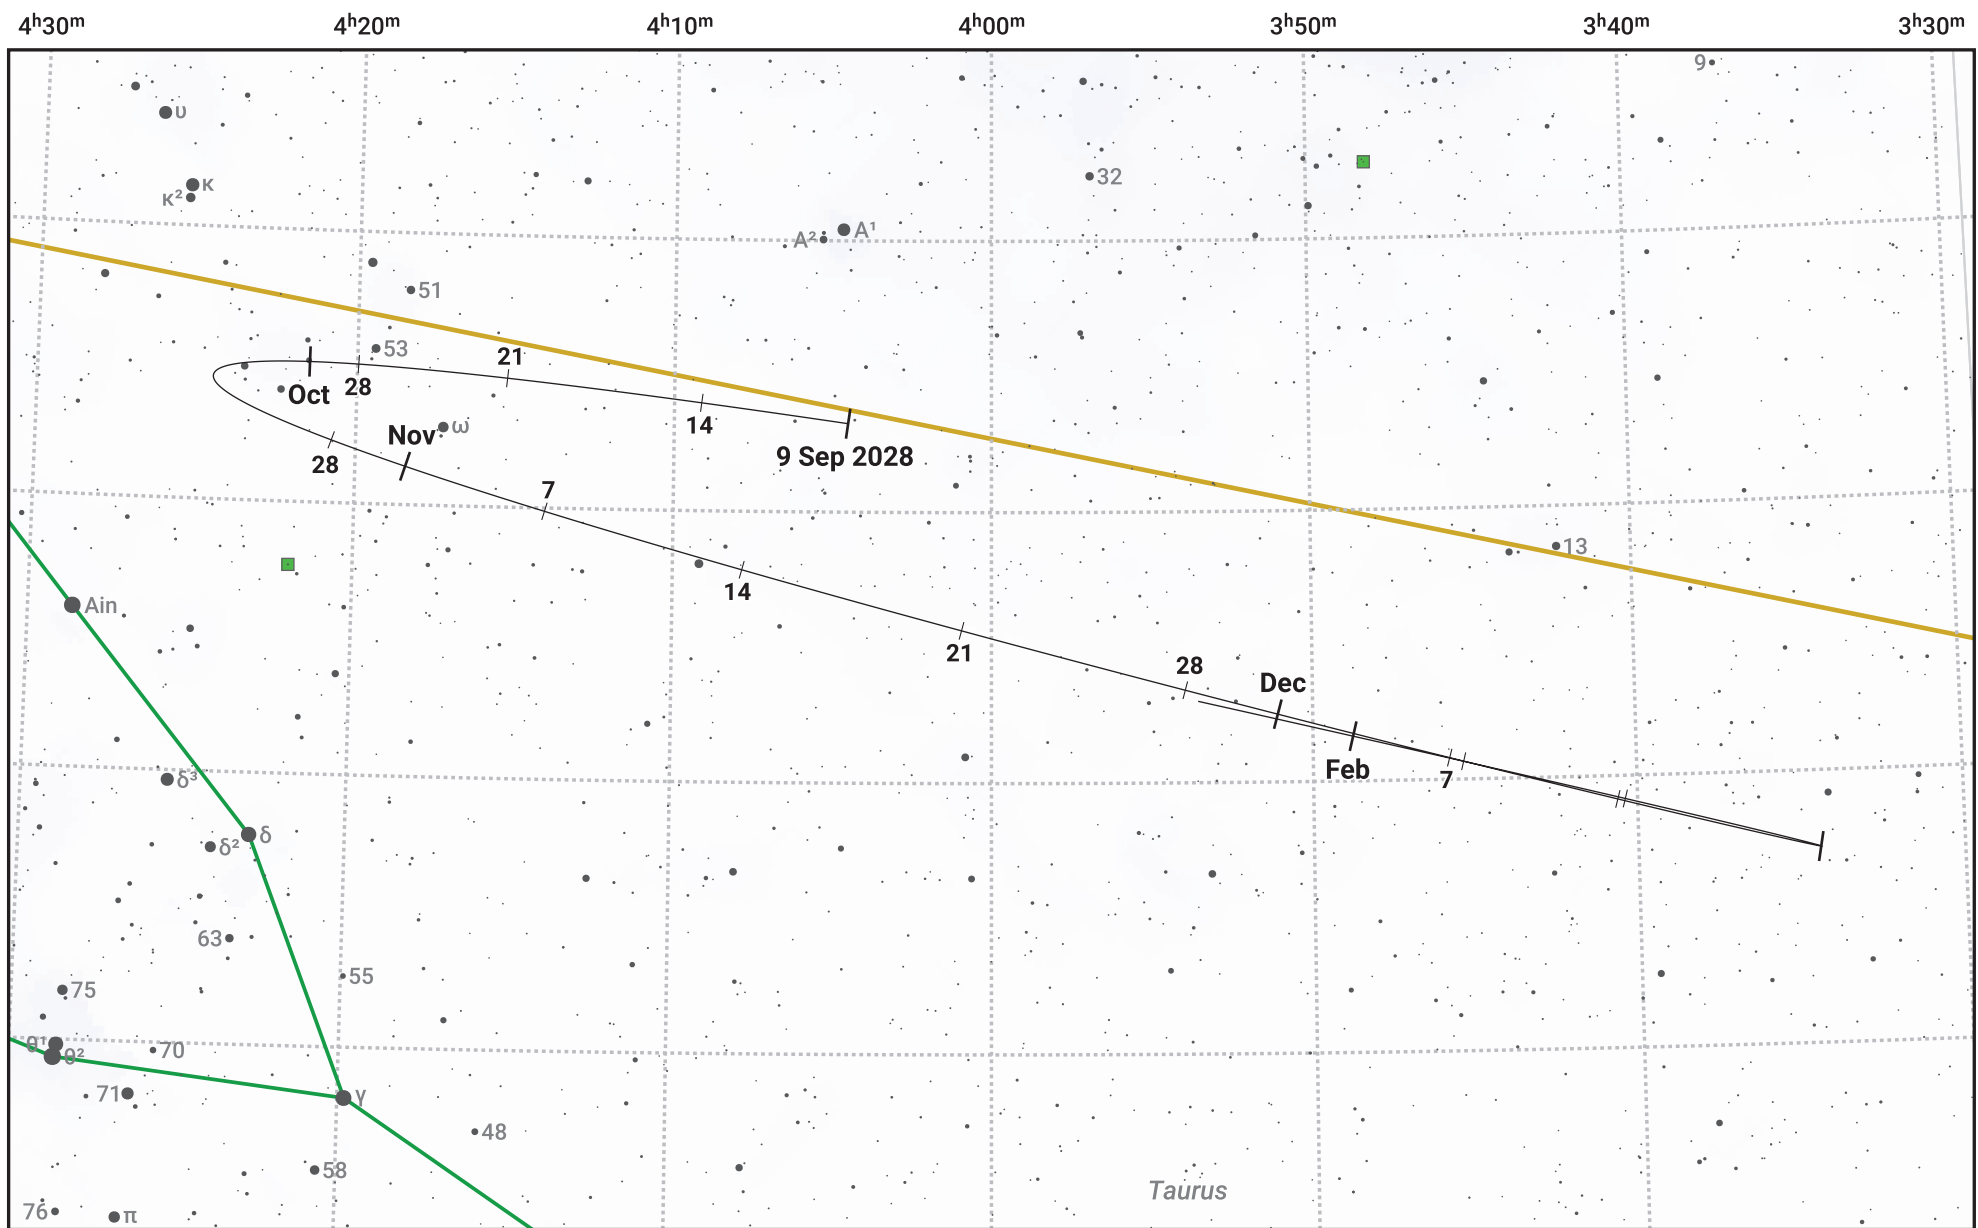

The path of Asteroid 19 Fortuna around opposition on 23 Nov 2028

© Dominic Ford 2011–2024. Date markers placed at midnight UTC. Downloaded from <https://in-the-sky.org>

Magnitude scale: 11.0 10.0 9.0 8.0 7.0 6.0 5.0 4.0 3.0

— Ecliptic Plane

Galaxy Bright nebula Open cluster Globular cluster

Date	Mag	Phase
2028 Oct 1	10.9	95%
2028 Oct 26	10.3	98%
2028 Nov 1	10.1	99%
2028 Dec 1	9.7	100%
2029 Jan 1	10.7	97%
2029 Jan 24	11.3	95%
2029 Feb 1	11.5	95%