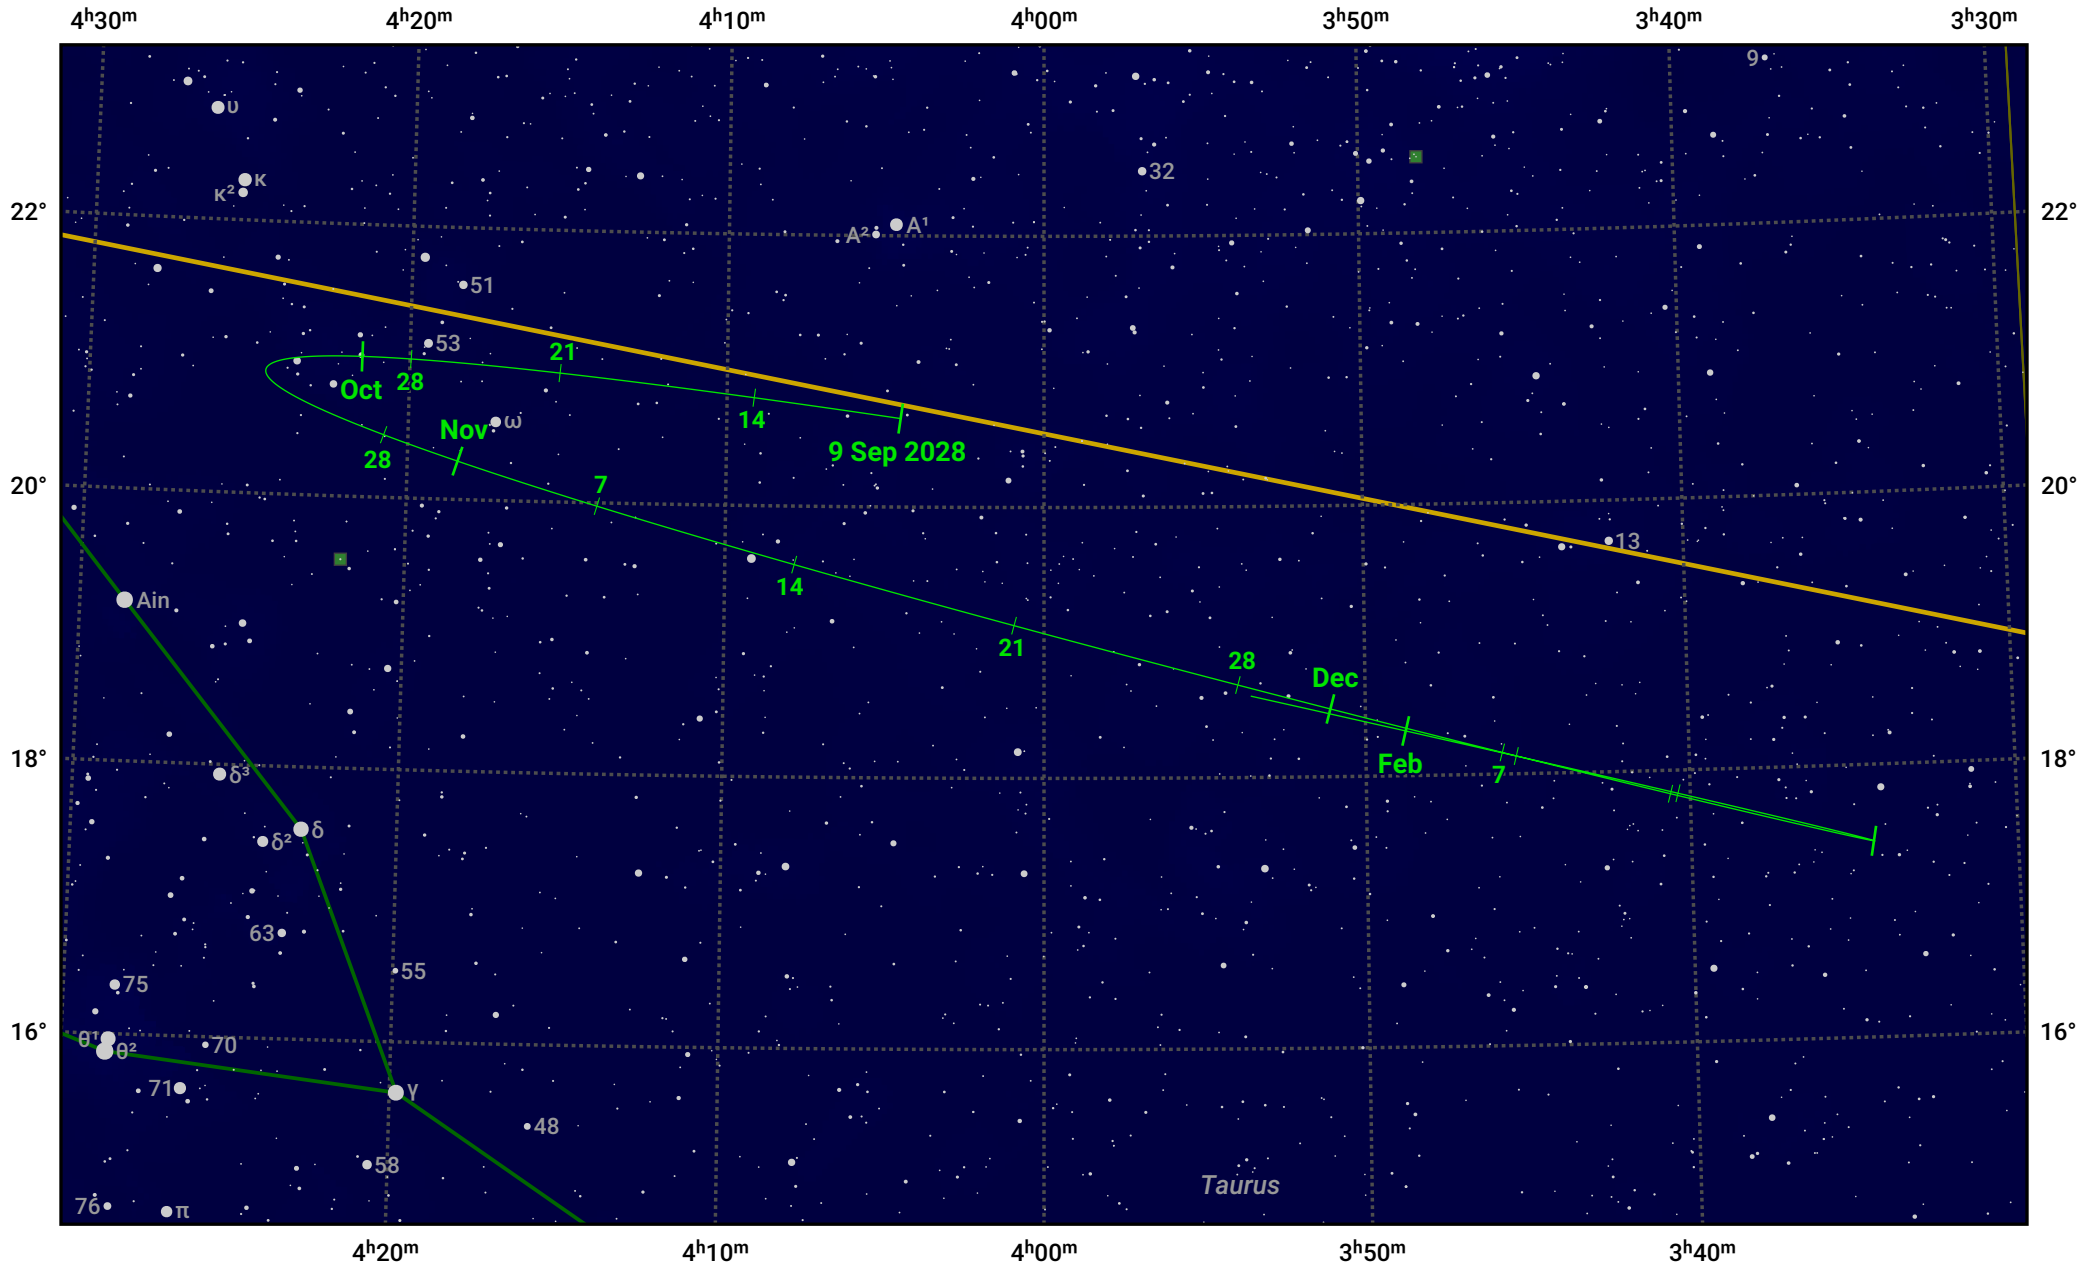

The path of Asteroid 19 Fortuna around opposition on 23 Nov 2028

© Dominic Ford 2011–2024. Date markers placed at midnight UTC. Downloaded from <https://in-the-sky.org>

Magnitude scale: 11.0 10.0 9.0 8.0 7.0 6.0 5.0 4.0 3.0

— Ecliptic Plane

- Galaxy
- Bright nebula
- Open cluster
- ⊕ Globular cluster

Date	Mag	Phase
2028 Oct 1	10.9	95%
2028 Oct 26	10.3	98%
2028 Nov 1	10.1	99%
2028 Dec 1	9.7	100%
2029 Jan 1	10.7	97%
2029 Jan 24	11.3	95%
2029 Feb 1	11.5	95%