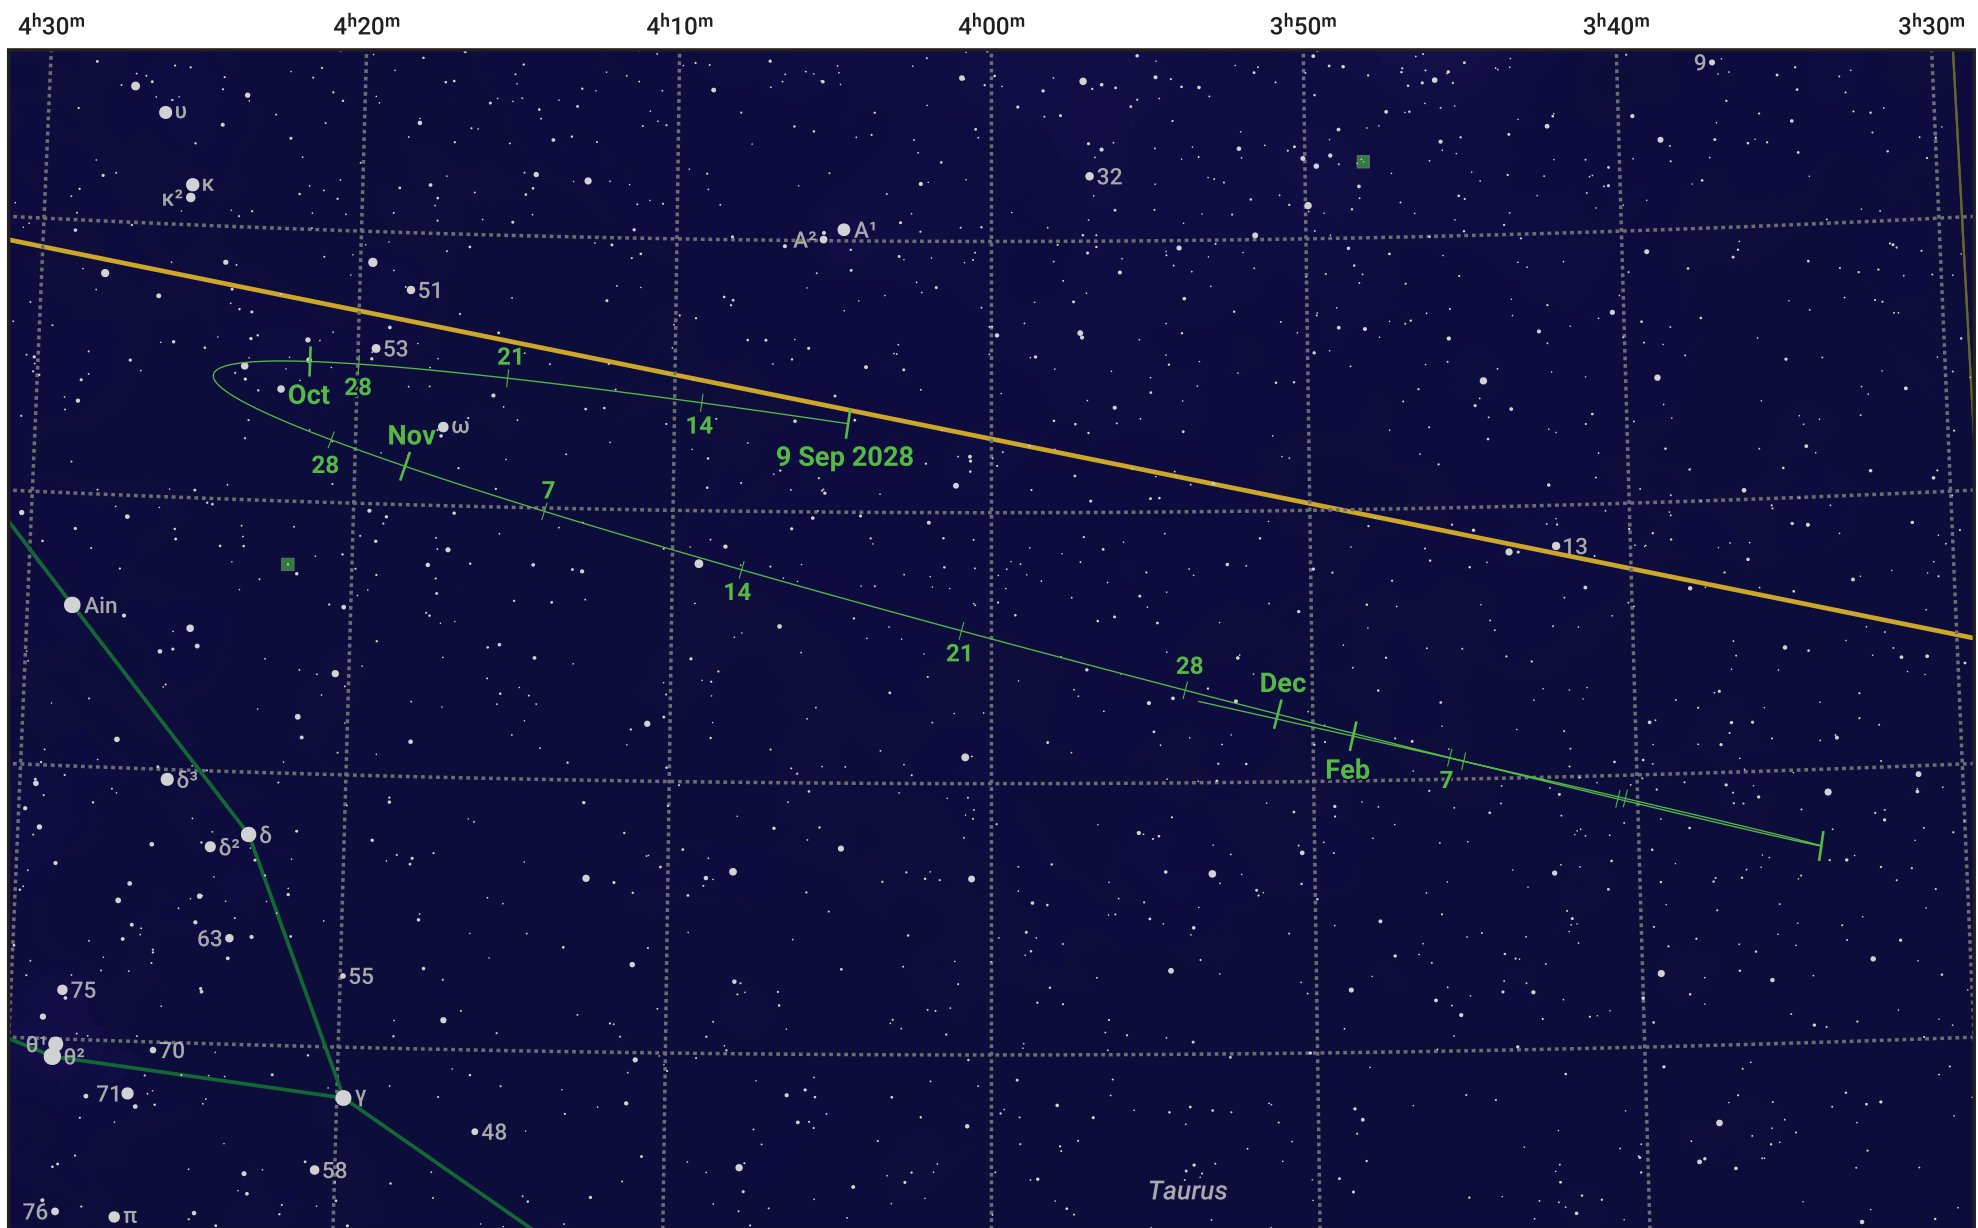

The path of Asteroid 19 Fortuna around opposition on 23 Nov 2028

© Dominic Ford 2011–2024. Date markers placed at midnight UTC. Downloaded from <https://in-the-sky.org>

Magnitude scale: 11.0 10.0 9.0 8.0 7.0 6.0 5.0 4.0 3.0

— Ecliptic Plane

- Galaxy
- Bright nebula
- Open cluster
- ⊕ Globular cluster

Date	Mag	Phase
2028 Oct 1	10.9	95%
2028 Oct 26	10.3	98%
2028 Nov 1	10.1	99%
2028 Dec 1	9.7	100%
2029 Jan 1	10.7	97%
2029 Jan 24	11.3	95%
2029 Feb 1	11.5	95%