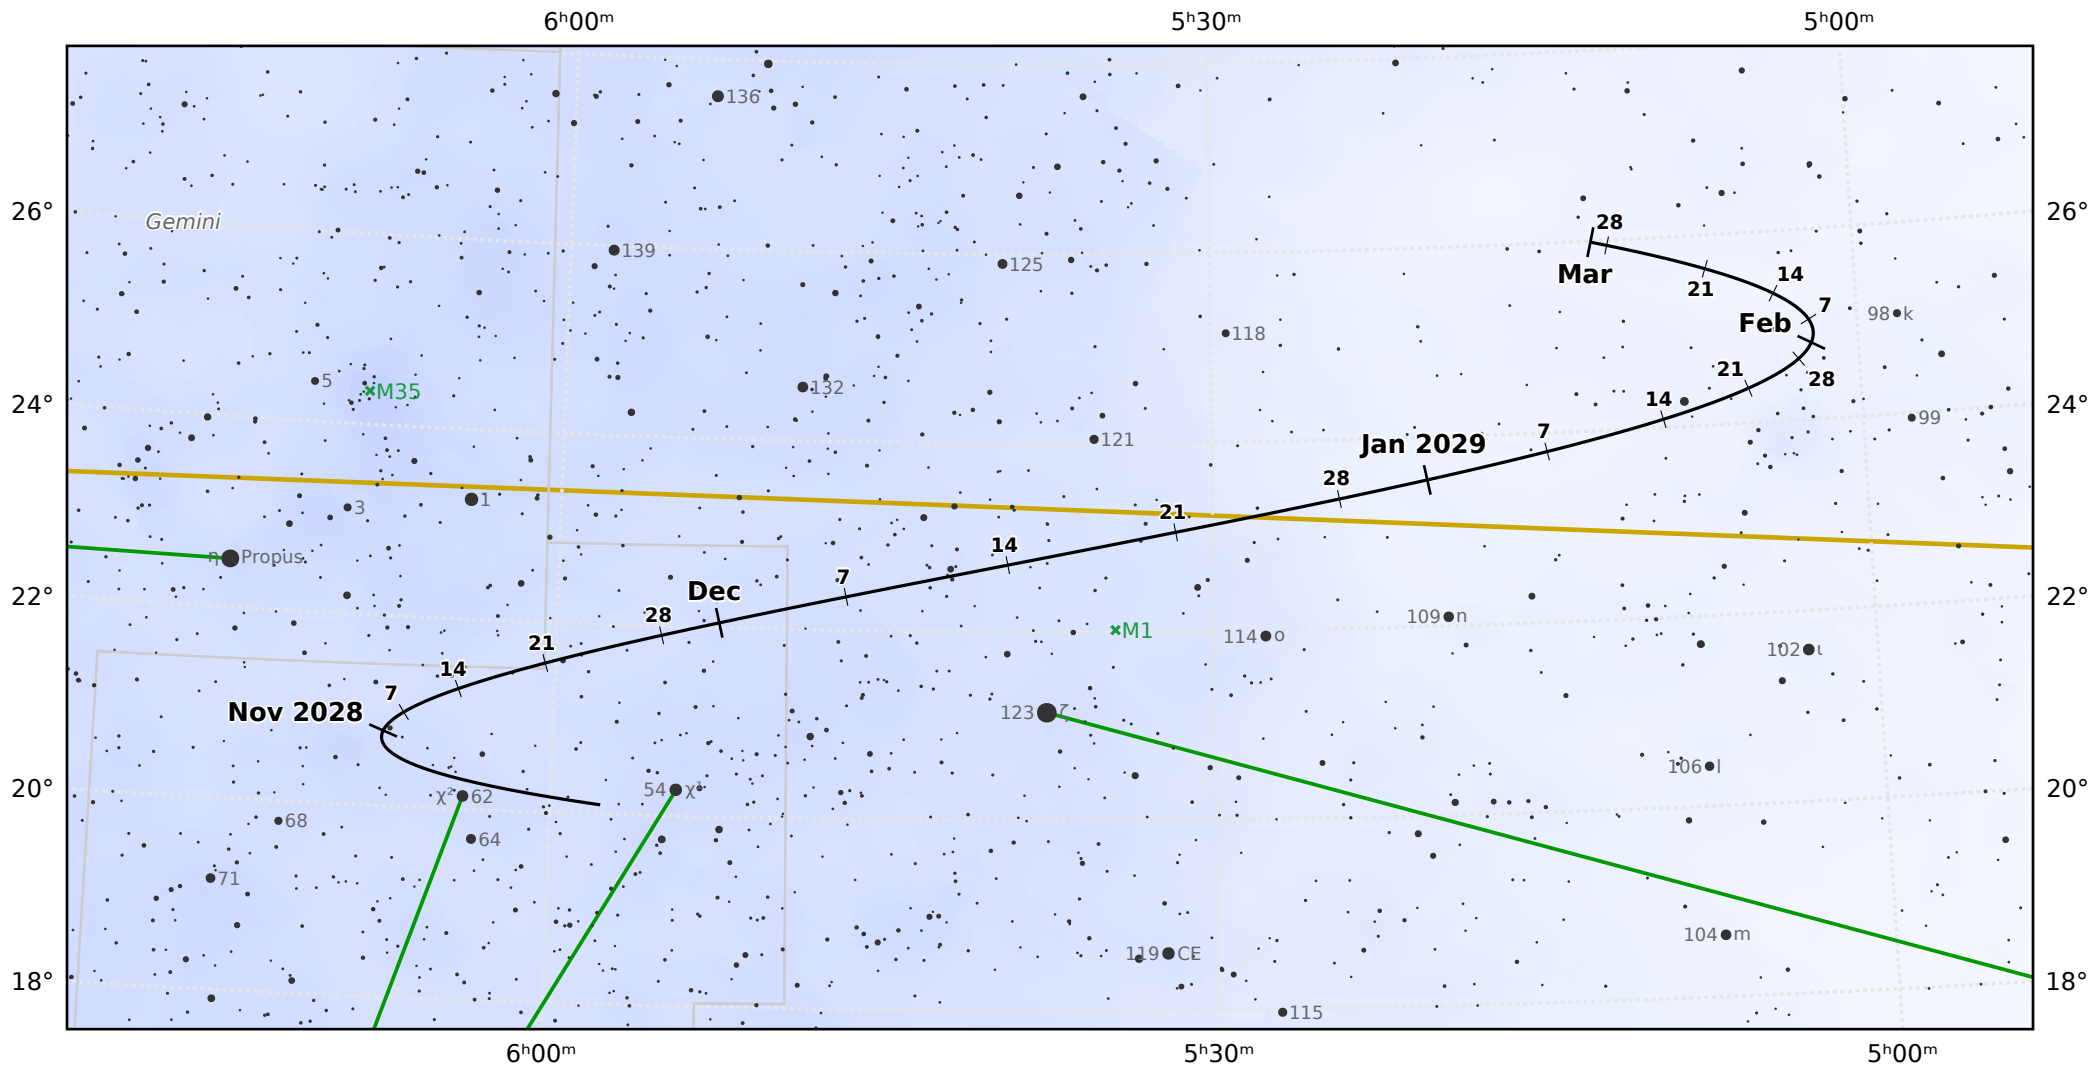

The path of Asteroid 14 Irene around opposition on 16 Dec 2028

© Dominic Ford 2011-2021. Downloaded from <https://in-the-sky.org>

Magnitude scale: ● 9.5 ● 9.0 ● 8.5 ● 8.0 ● 7.5 ● 7.0 ● 6.5 ● 6.0 ● 5.5 ● 5.0 ● 4.5 ● 4.0 ● 3.5 ● 3.0

— Ecliptic Plane