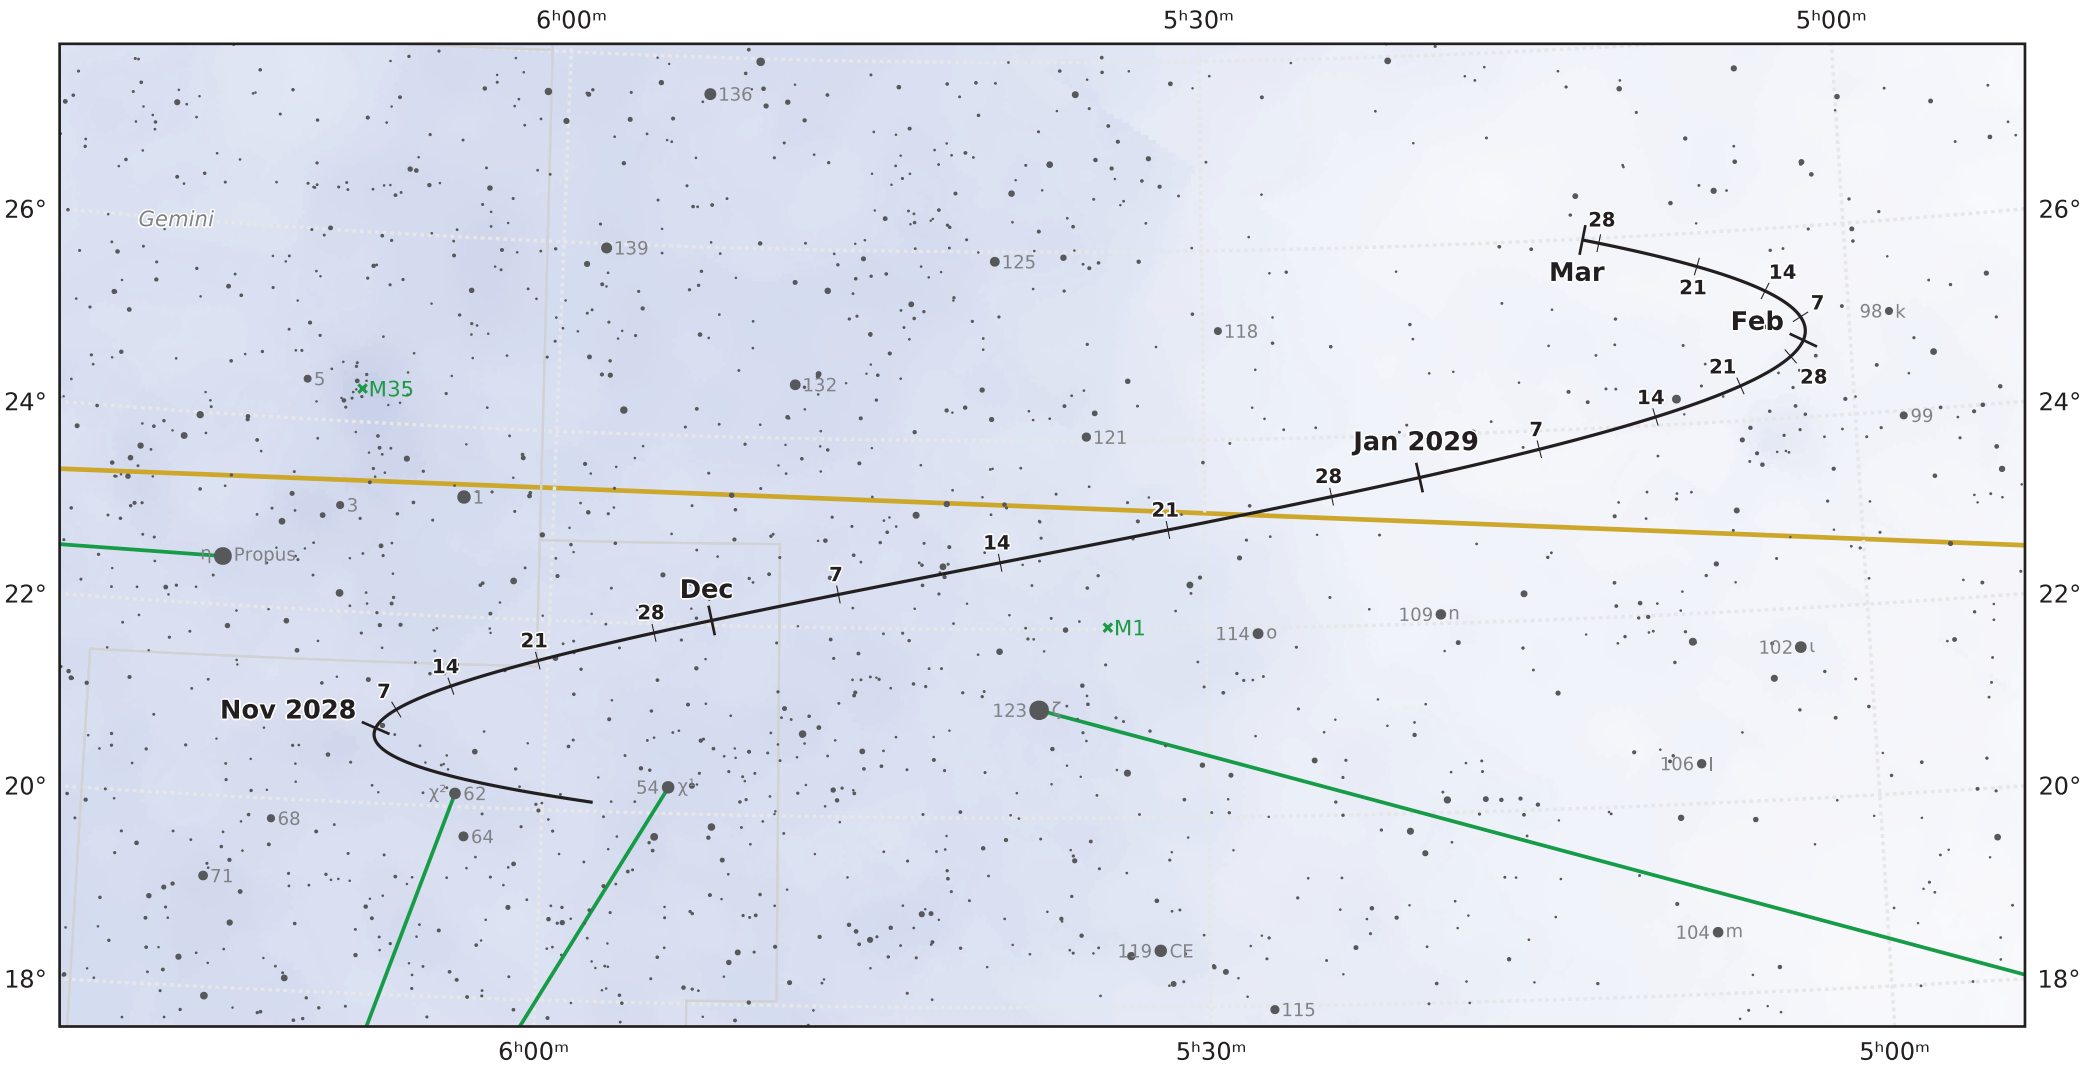

The path of Asteroid 14 Irene around opposition on 16 Dec 2028

© Dominic Ford 2011–2021. Downloaded from <https://in-the-sky.org>

Magnitude scale: -9.5 -9.0 -8.5 -8.0 -7.5 -7.0 -6.5 -6.0 -5.5 -5.0 -4.5 -4.0 -3.5 -3.0

— Ecliptic Plane