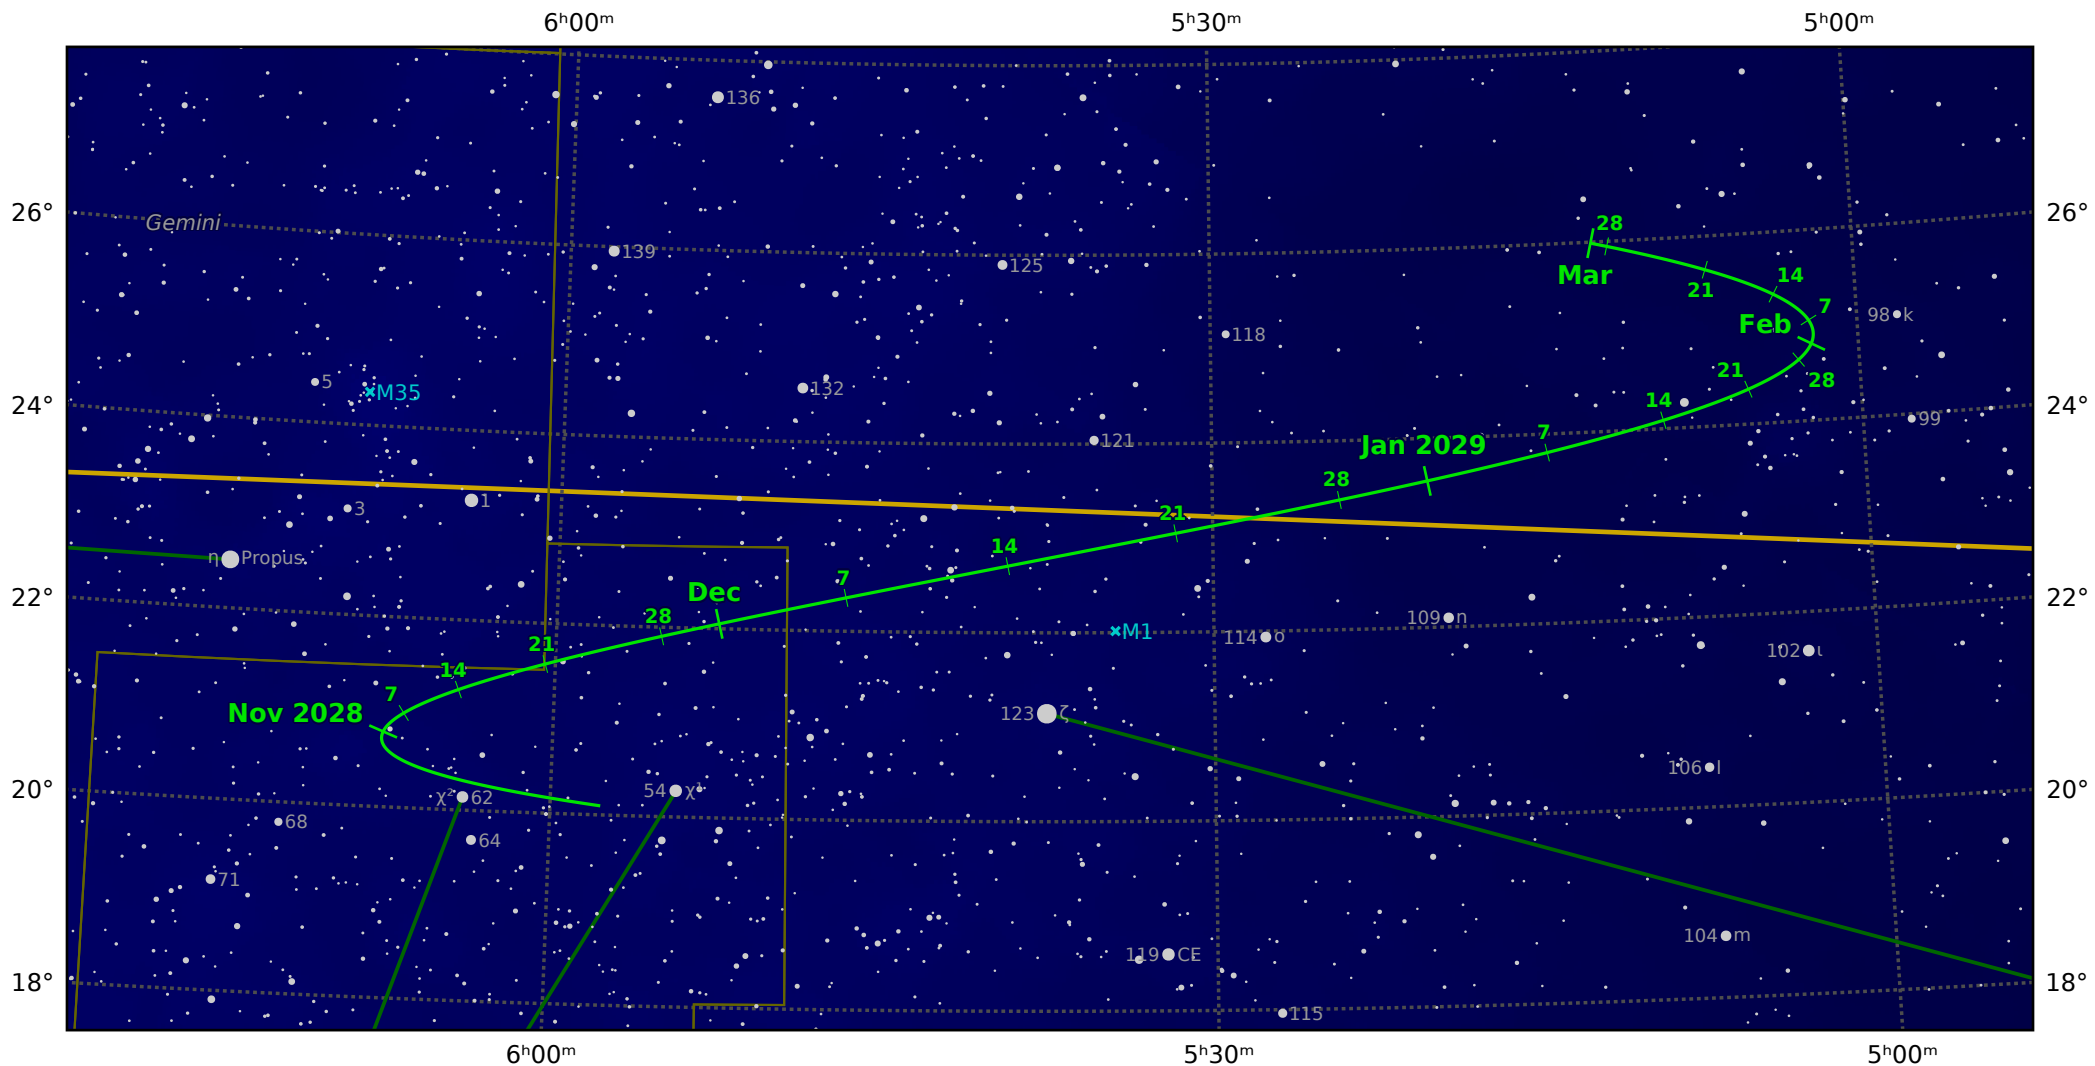

The path of Asteroid 14 Irene around opposition on 16 Dec 2028

© Dominic Ford 2011–2021. Downloaded from <https://in-the-sky.org>

Magnitude scale: ● 9.5 ● 9.0 ● 8.5 ● 8.0 ● 7.5 ● 7.0 ● 6.5 ● 6.0 ● 5.5 ● 5.0 ● 4.5 ● 4.0 ● 3.5 ● 3.0

— Ecliptic Plane