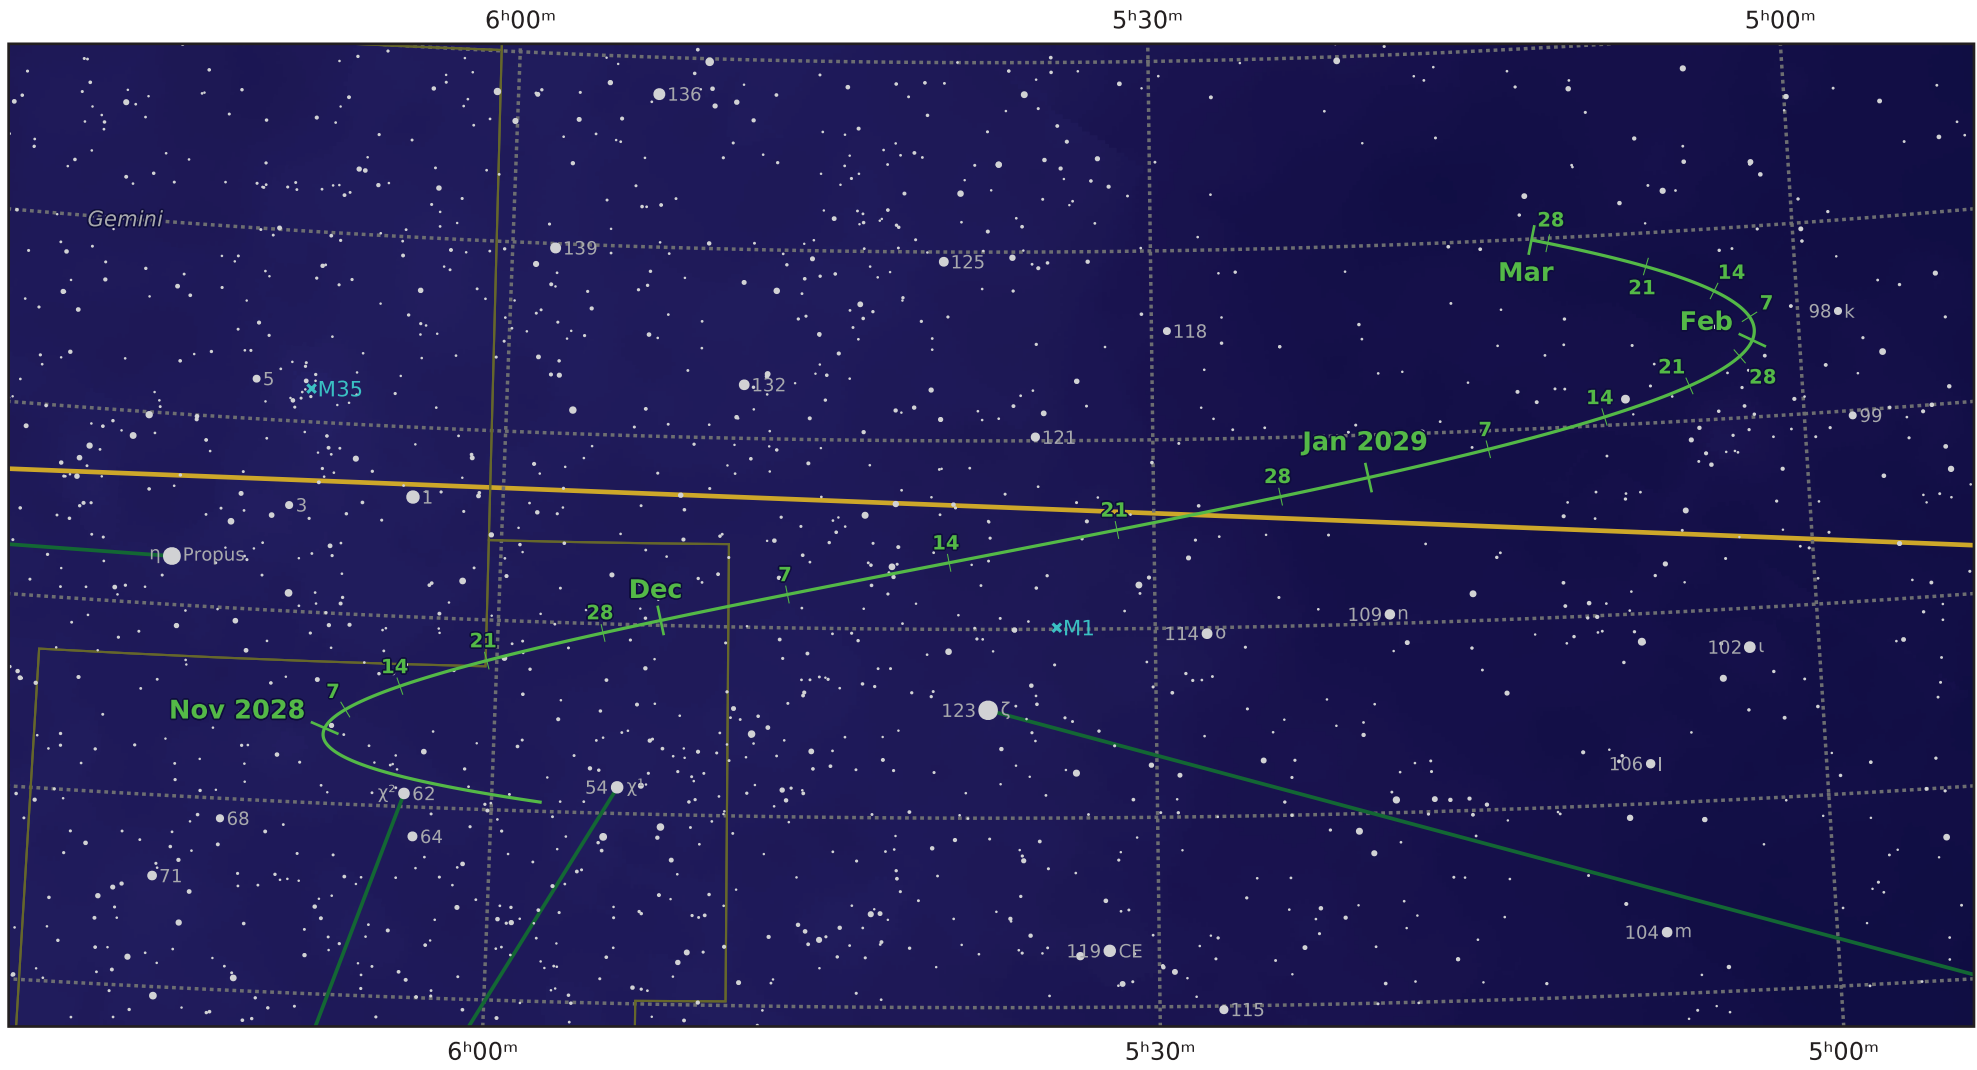

The path of Asteroid 14 Irene around opposition on 16 Dec 2028

© Dominic Ford 2011–2021. Downloaded from <https://in-the-sky.org>

Magnitude scale: ● -9.5 ● -9.0 ● -8.5 ● -8.0 ● -7.5 ● -7.0 ● -6.5 ● -6.0 ● -5.5 ● -5.0 ● -4.5 ● -4.0 ● -3.5 ● -3.0

— Ecliptic Plane