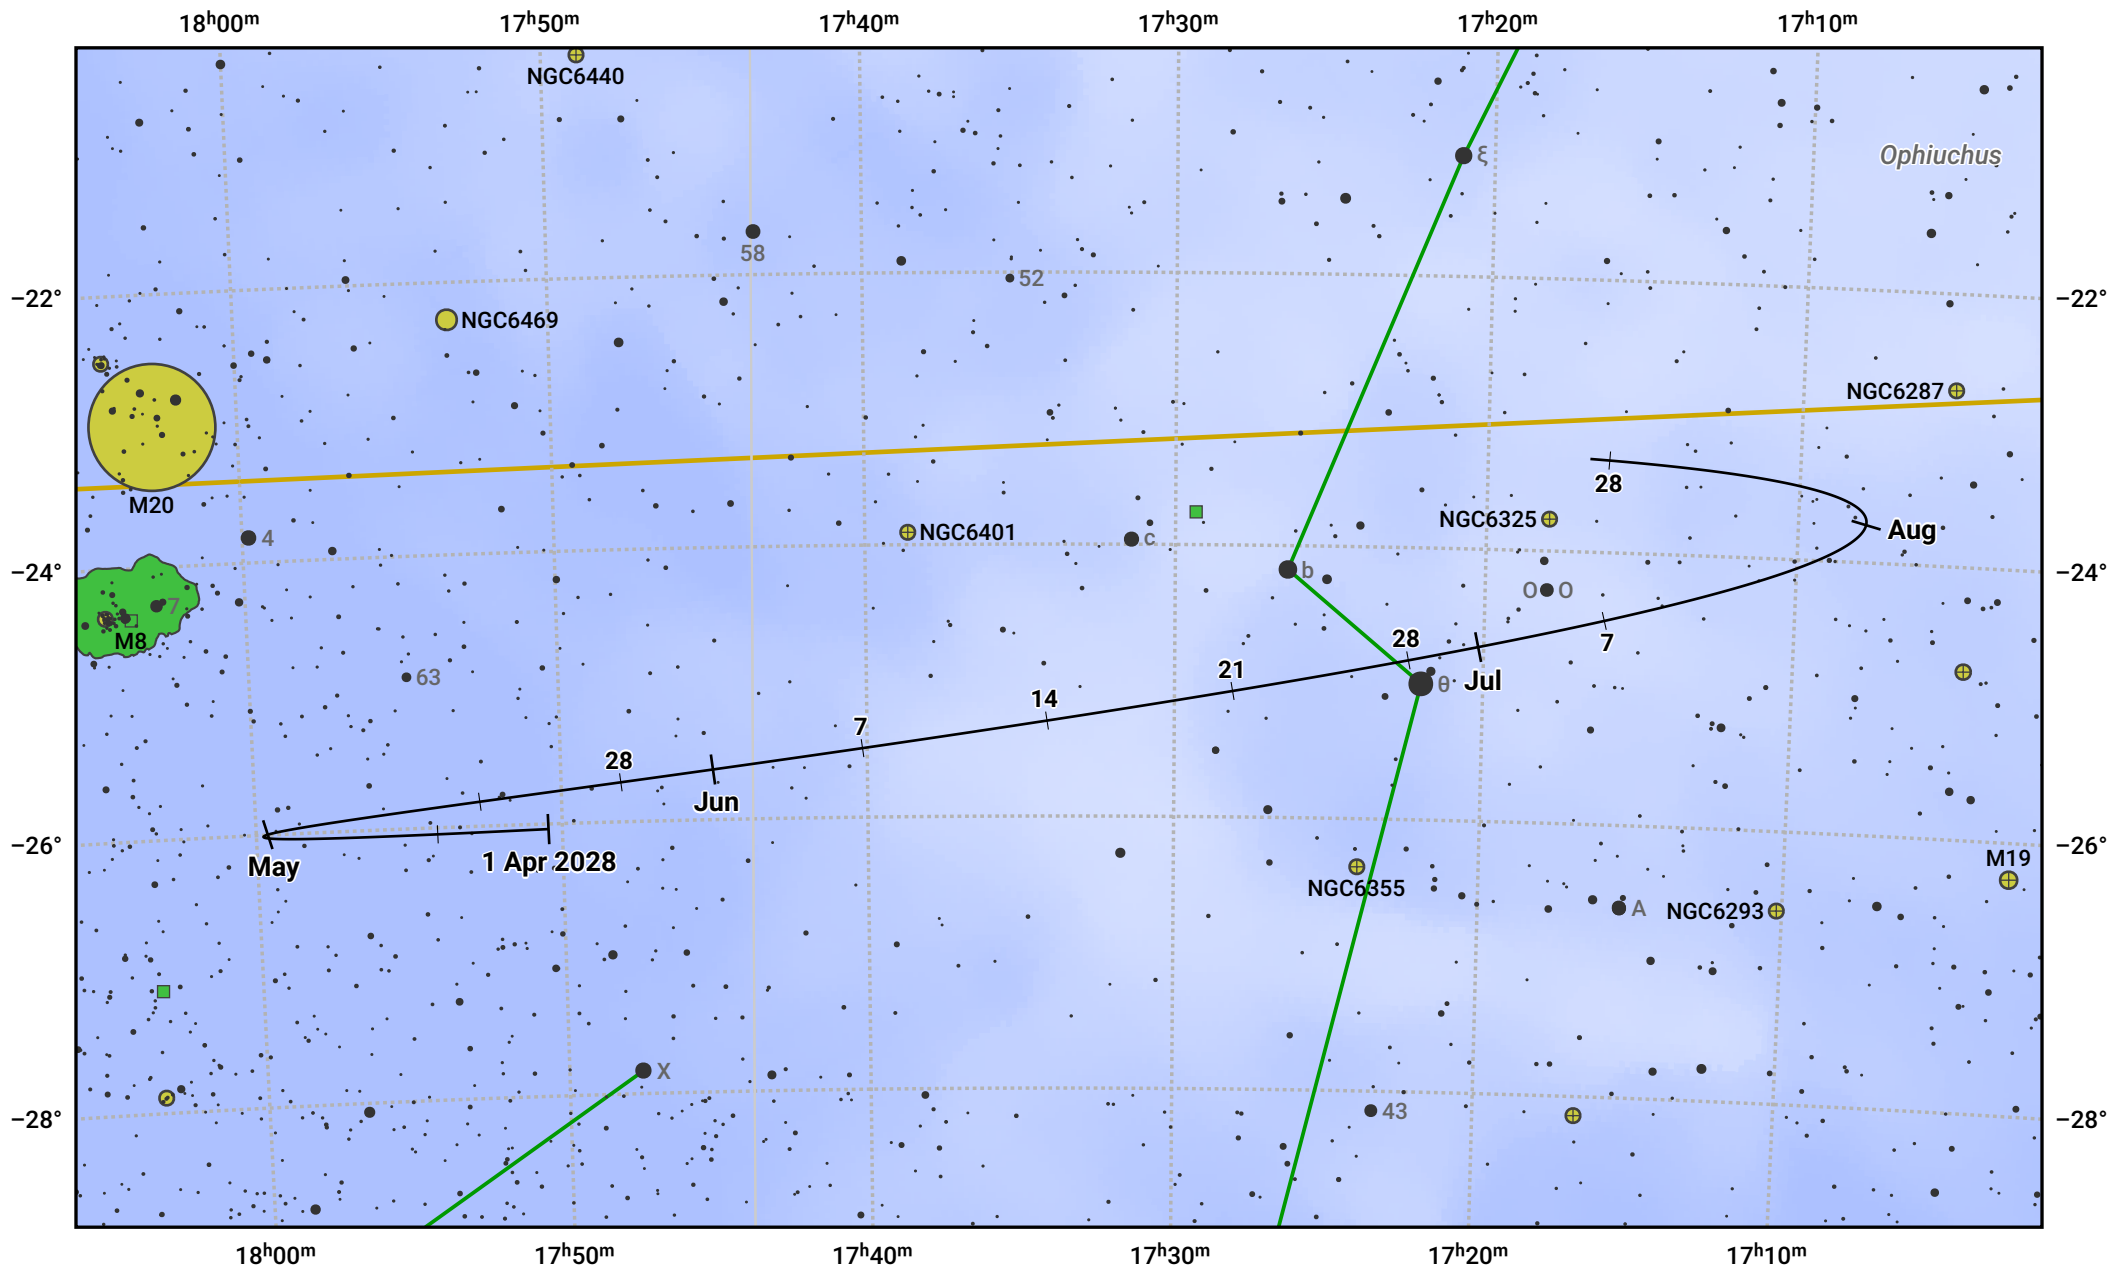

The path of Asteroid 10 Hygiea around opposition on 15 Jun 2028

© Dominic Ford 2011–2024. Date markers placed at midnight UTC. Downloaded from <https://in-the-sky.org>

Magnitude scale: 10.0 9.0 8.0 7.0 6.0 5.0 4.0 3.0

— Ecliptic Plane

Galaxy Bright nebula Open cluster Globular cluster

Date	Mag
2028 Apr 1	10.8
2028 May 1	10.3
2028 May 27	9.8
2028 Jun 1	9.7
2028 Jul 1	9.7
2028 Aug 1	10.4
2028 Aug 23	10.8