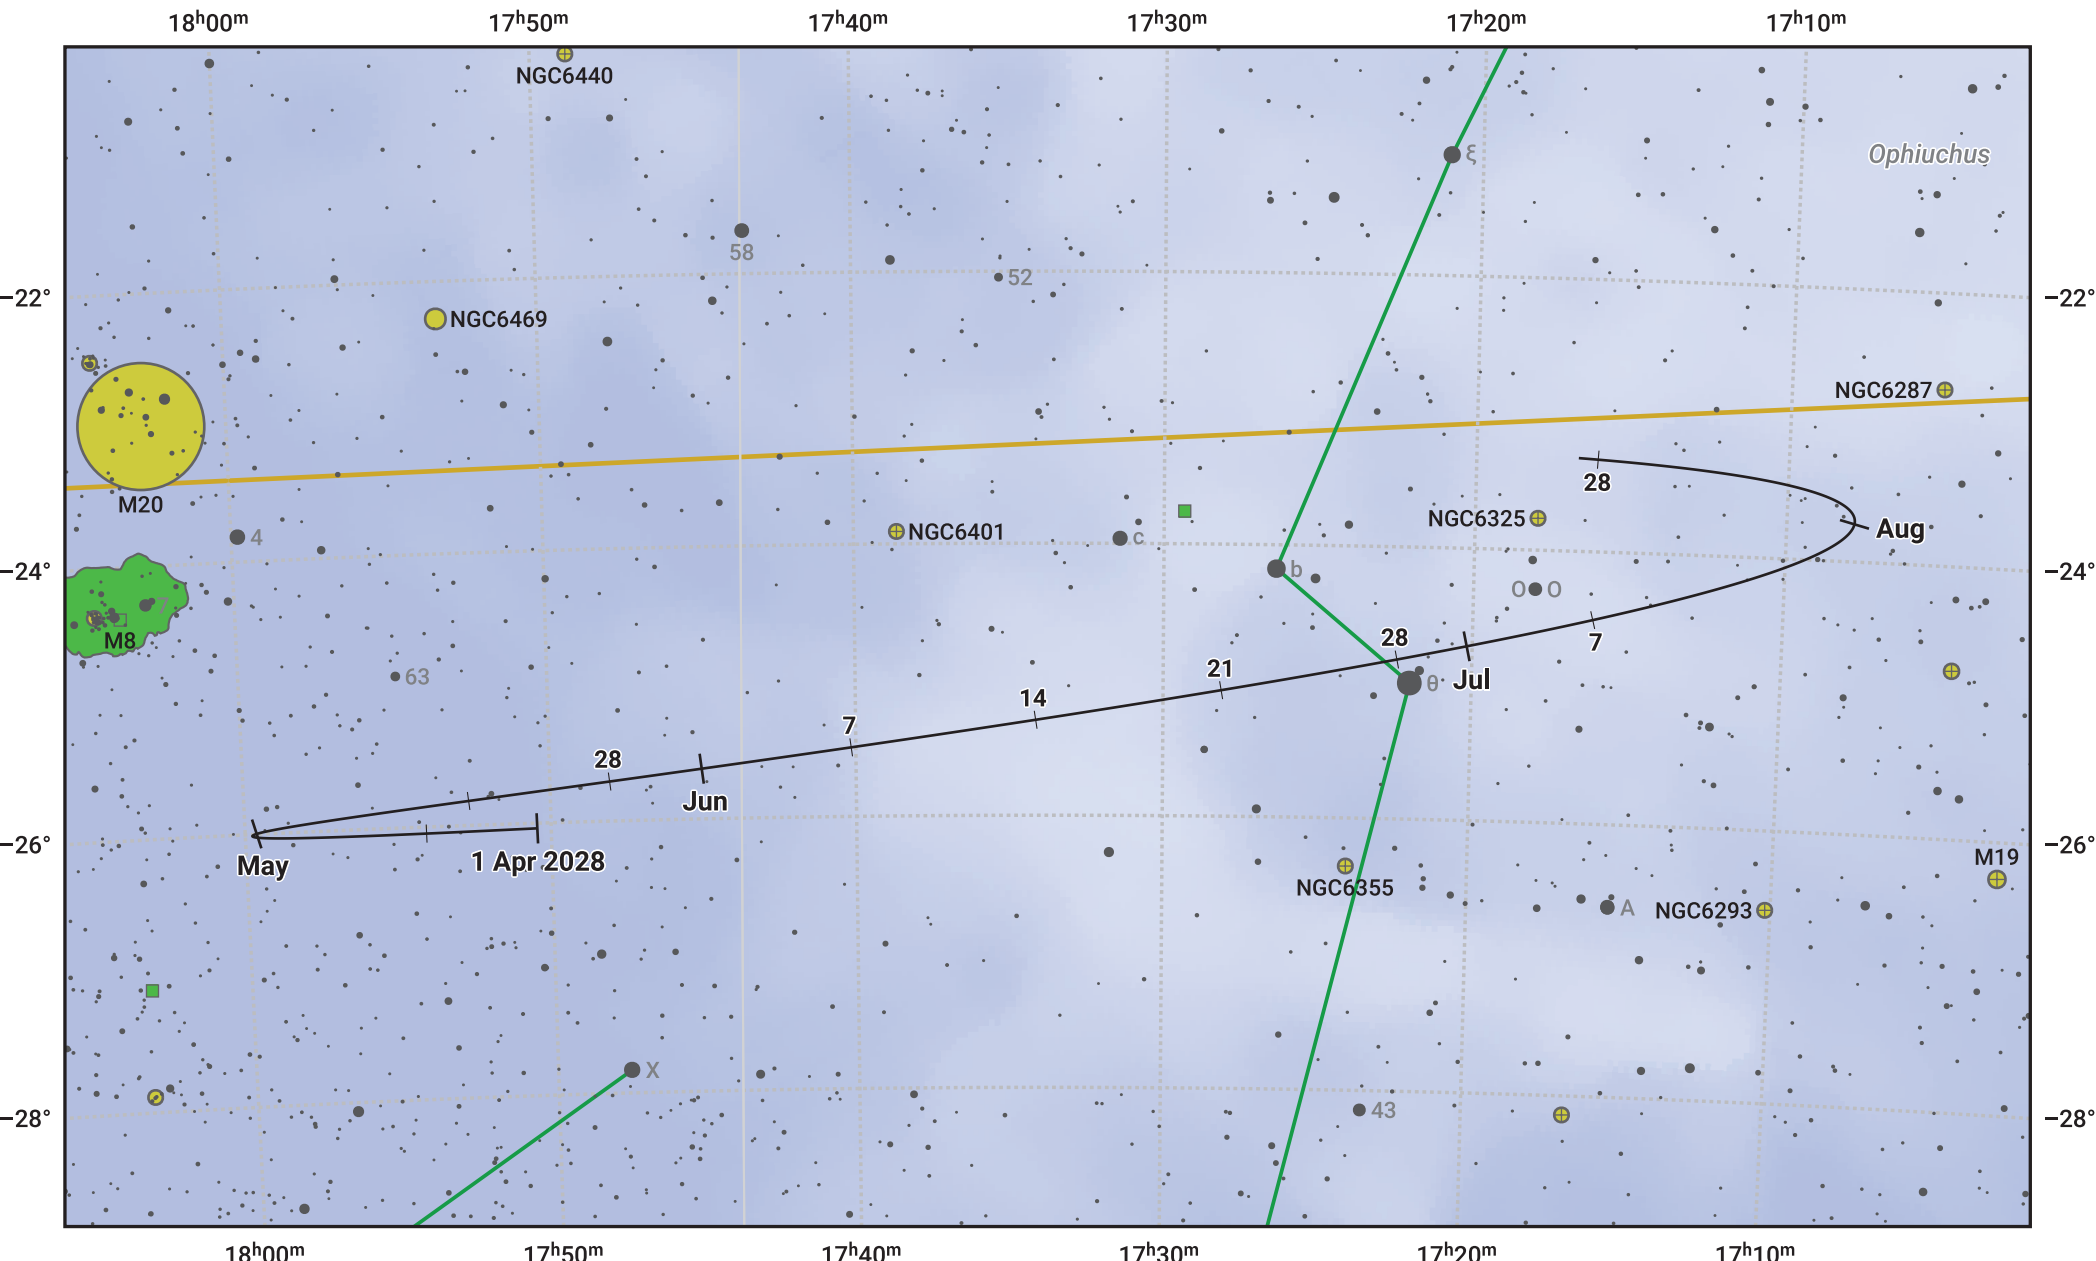

The path of Asteroid 10 Hygiea around opposition on 15 Jun 2028

© Dominic Ford 2011–2024. Date markers placed at midnight UTC. Downloaded from <https://in-the-sky.org>

Magnitude scale: 10.0 9.0 8.0 7.0 6.0 5.0 4.0 3.0

— Ecliptic Plane

Galaxy Bright nebula Open cluster Globular cluster

Date	Mag
2028 Apr 1	10.8
2028 May 1	10.3
2028 May 27	9.8
2028 Jun 1	9.7
2028 Jul 1	9.7
2028 Aug 1	10.4
2028 Aug 23	10.8