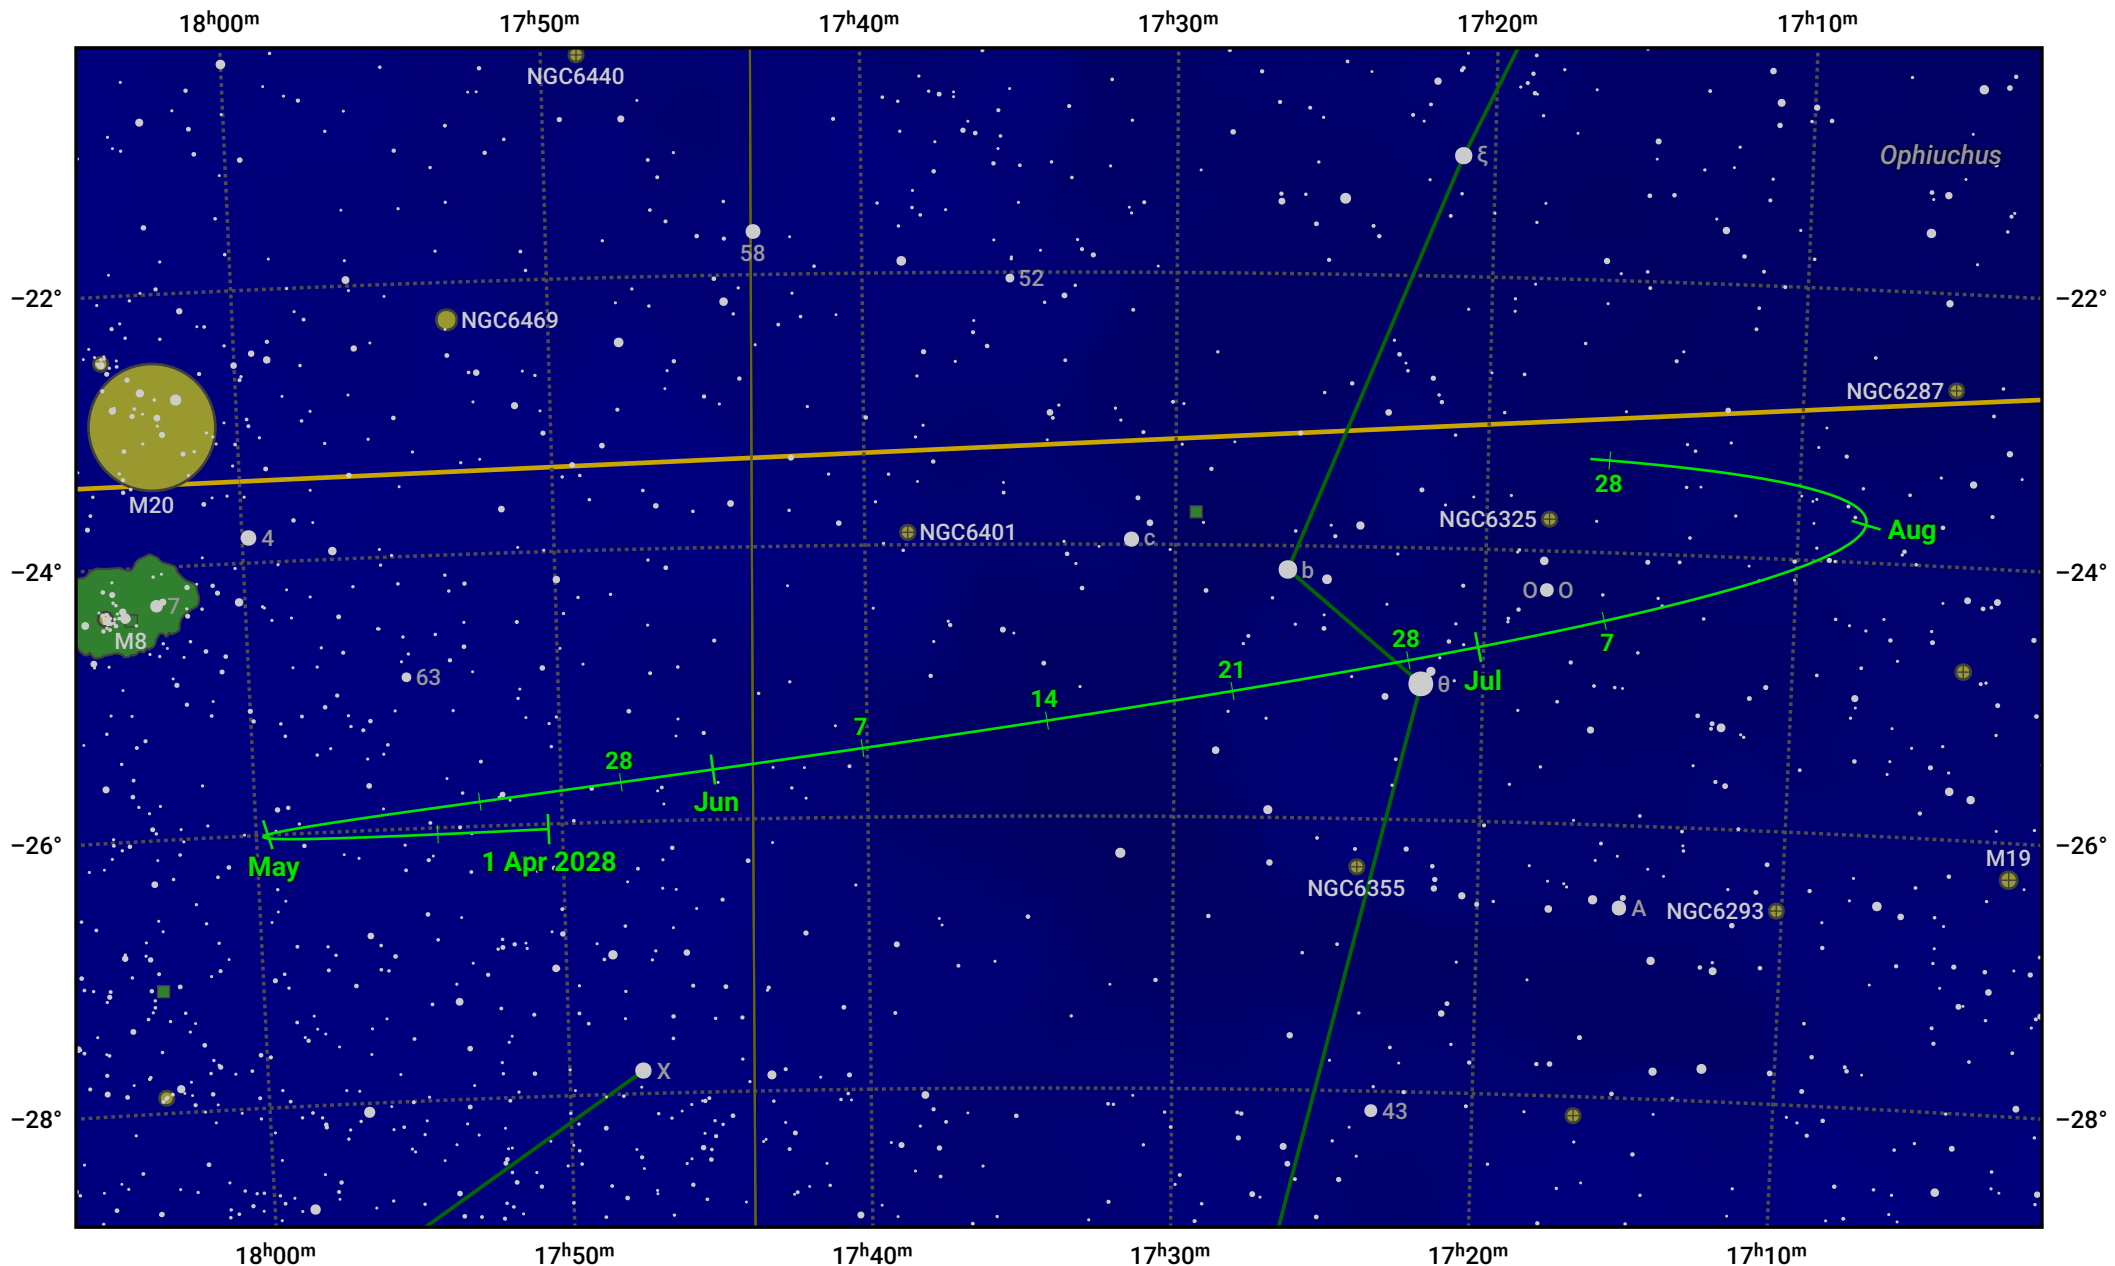

The path of Asteroid 10 Hygiea around opposition on 15 Jun 2028

© Dominic Ford 2011–2024. Date markers placed at midnight UTC. Downloaded from <https://in-the-sky.org>

Magnitude scale: 10.0 9.0 8.0 7.0 6.0 5.0 4.0 3.0

— Ecliptic Plane

Galaxy Bright nebula Open cluster Globular cluster

Date	Mag
2028 Apr 1	10.8
2028 May 1	10.3
2028 May 27	9.8
2028 Jun 1	9.7
2028 Jul 1	9.7
2028 Aug 1	10.4
2028 Aug 23	10.8