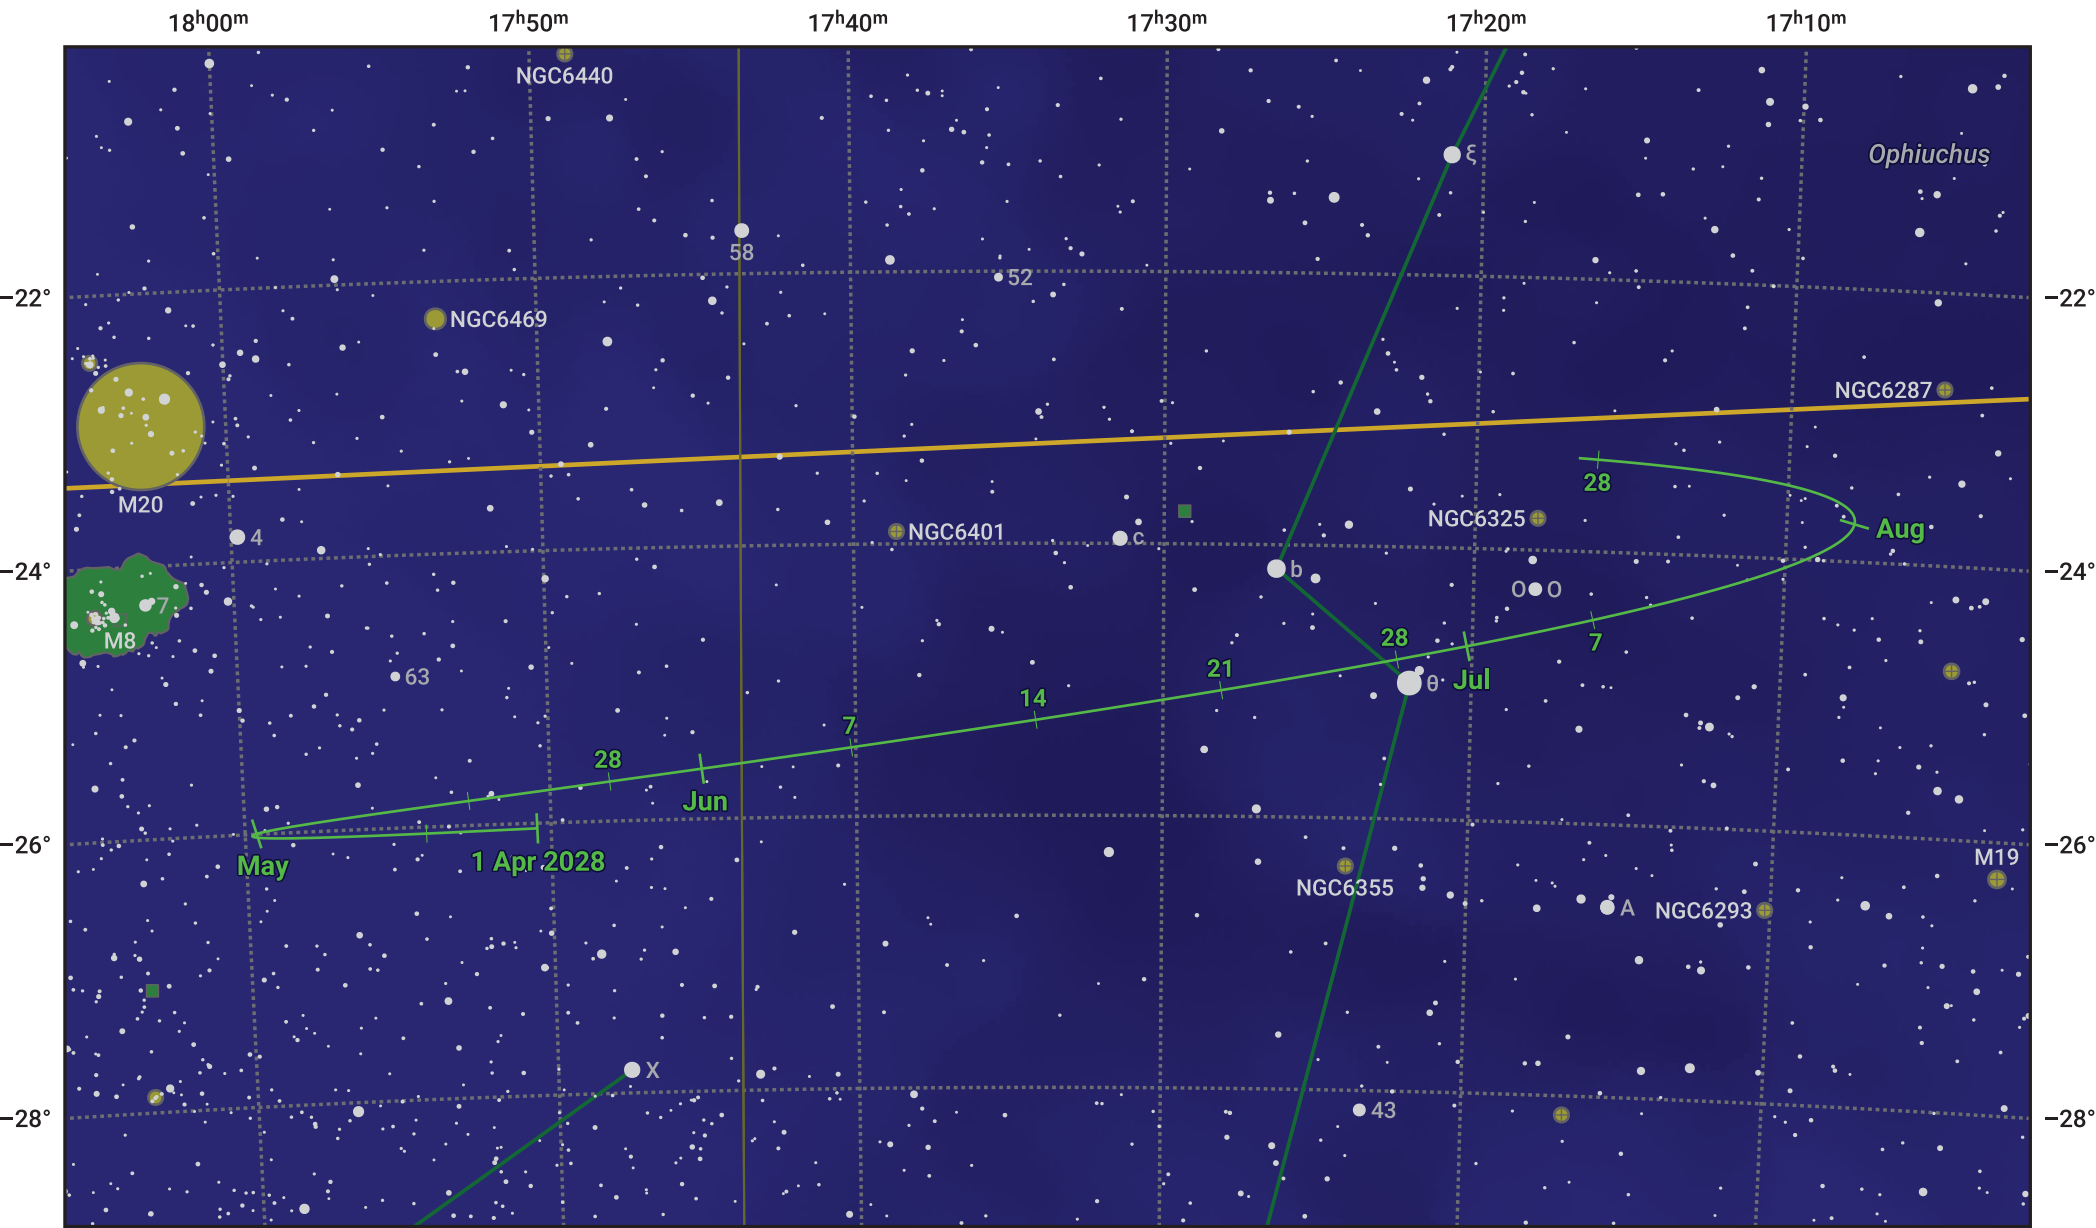

The path of Asteroid 10 Hygiea around opposition on 15 Jun 2028

© Dominic Ford 2011–2024. Date markers placed at midnight UTC. Downloaded from <https://in-the-sky.org>

Magnitude scale: 10.0 9.0 8.0 7.0 6.0 5.0 4.0 3.0

Ecliptic Plane

- Galaxy
- Bright nebula
- Open cluster
- ⊕ Globular cluster

Date	Mag
2028 Apr 1	10.8
2028 May 1	10.3
2028 May 27	9.8
2028 Jun 1	9.7
2028 Jul 1	9.7
2028 Aug 1	10.4
2028 Aug 23	10.8