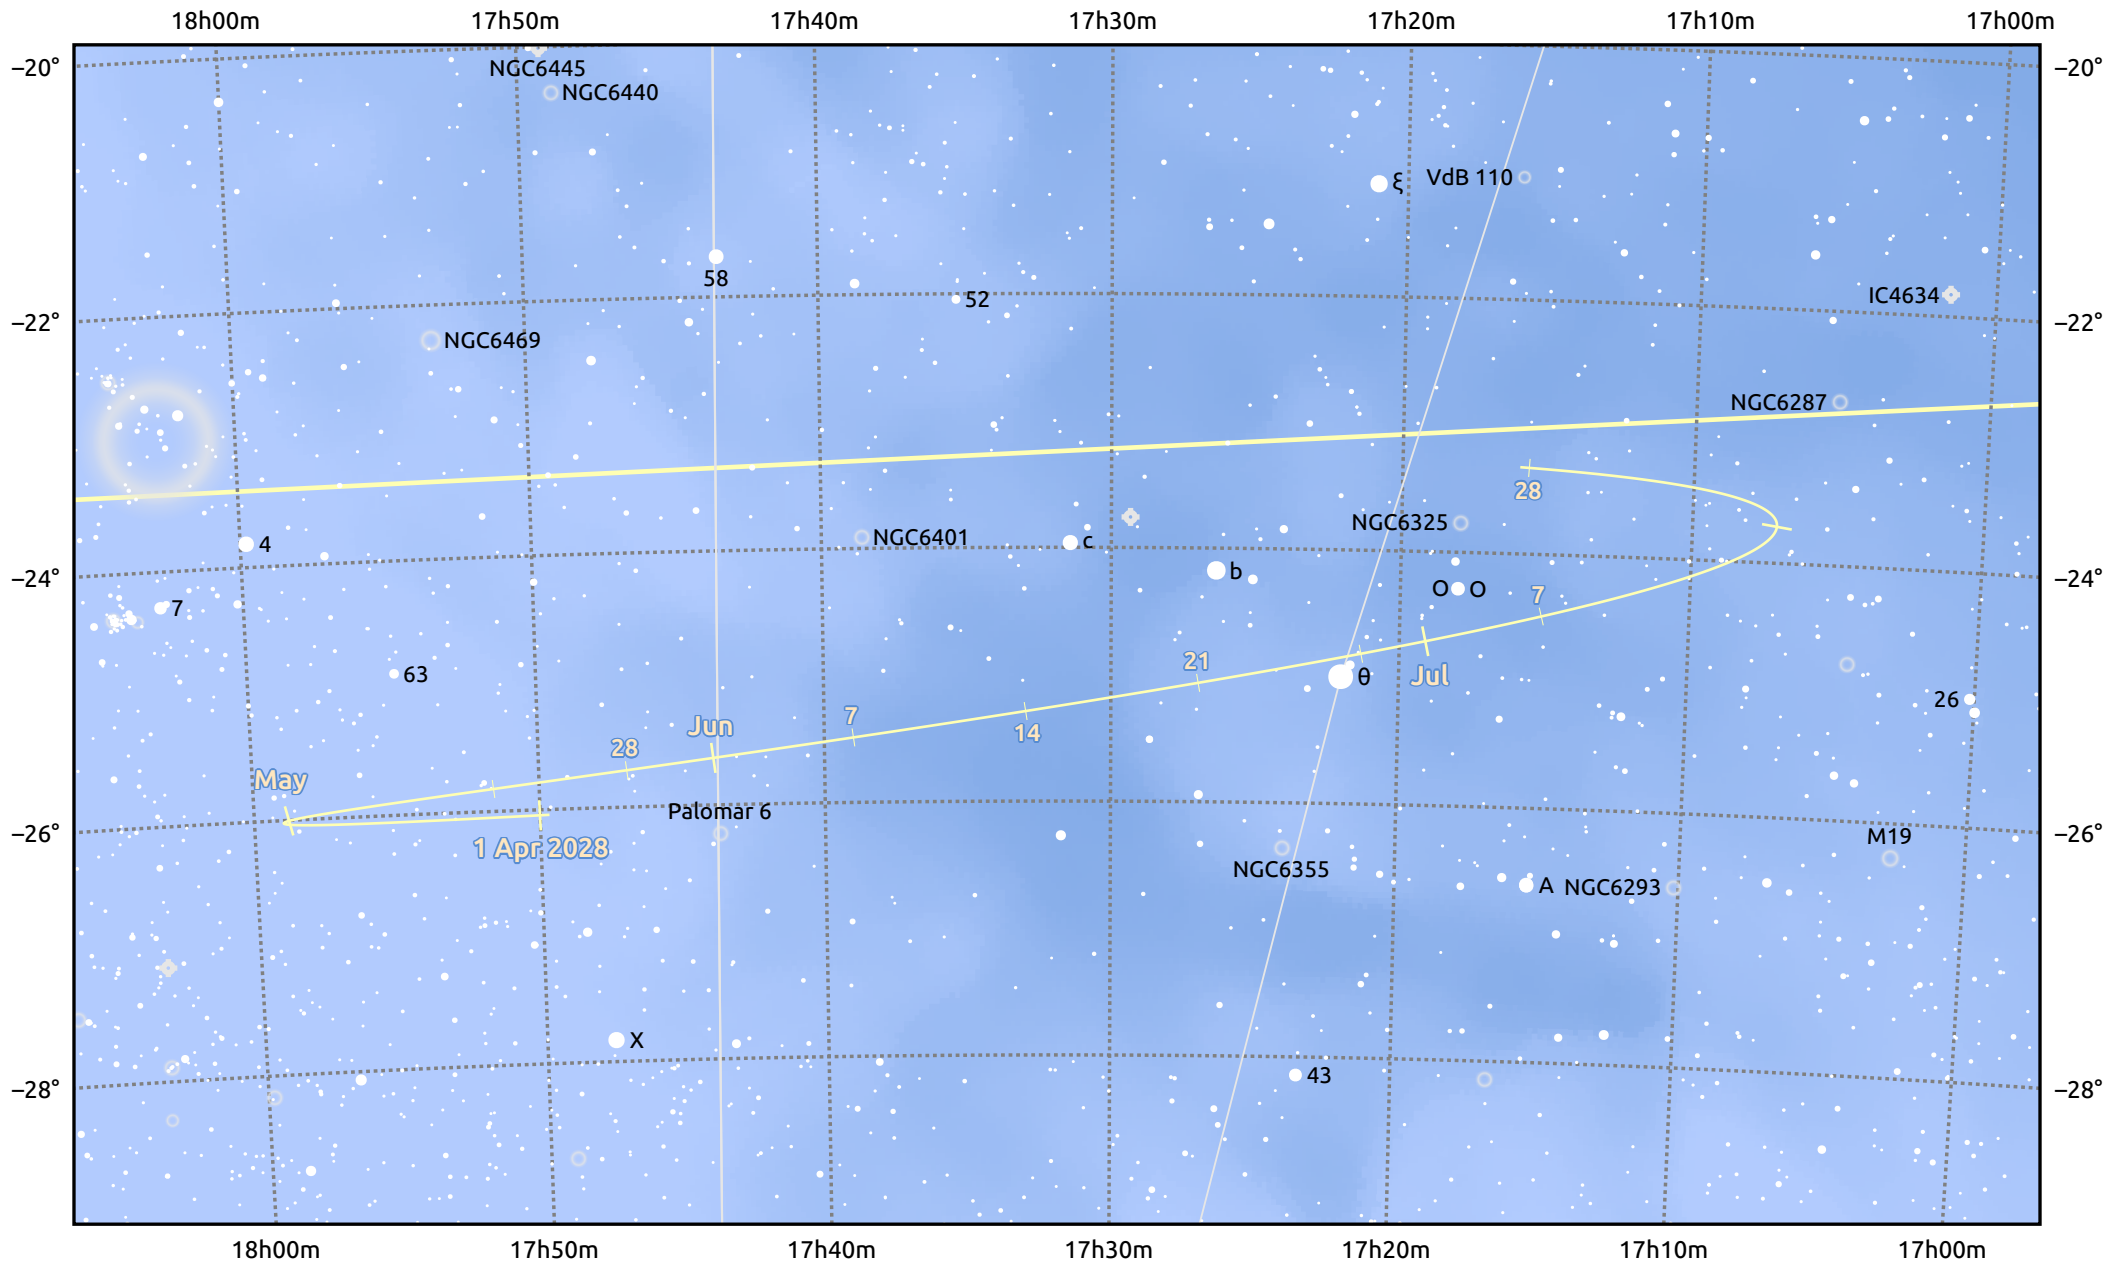

The path of Asteroid 10 Hygiea around opposition on 14 Jun 2028

© Dominic Ford 2011–2025. Date markers placed at midnight UTC. Downloaded from <https://in-the-sky.org>

Magnitude scale: • 10.0 • 9.0 • 8.0 • 7.0 • 6.0 • 5.0 • 4.0 • 3.0

— Ecliptic Plane

Galaxy Bright nebula Open cluster Globular cluster Planetary nebula

Date	Mag
2028 Apr 1	10.8
2028 May 1	10.3
2028 May 27	9.8
2028 Jun 1	9.7
2028 Jul 1	9.8
2028 Aug 1	10.4
2028 Aug 22	10.8