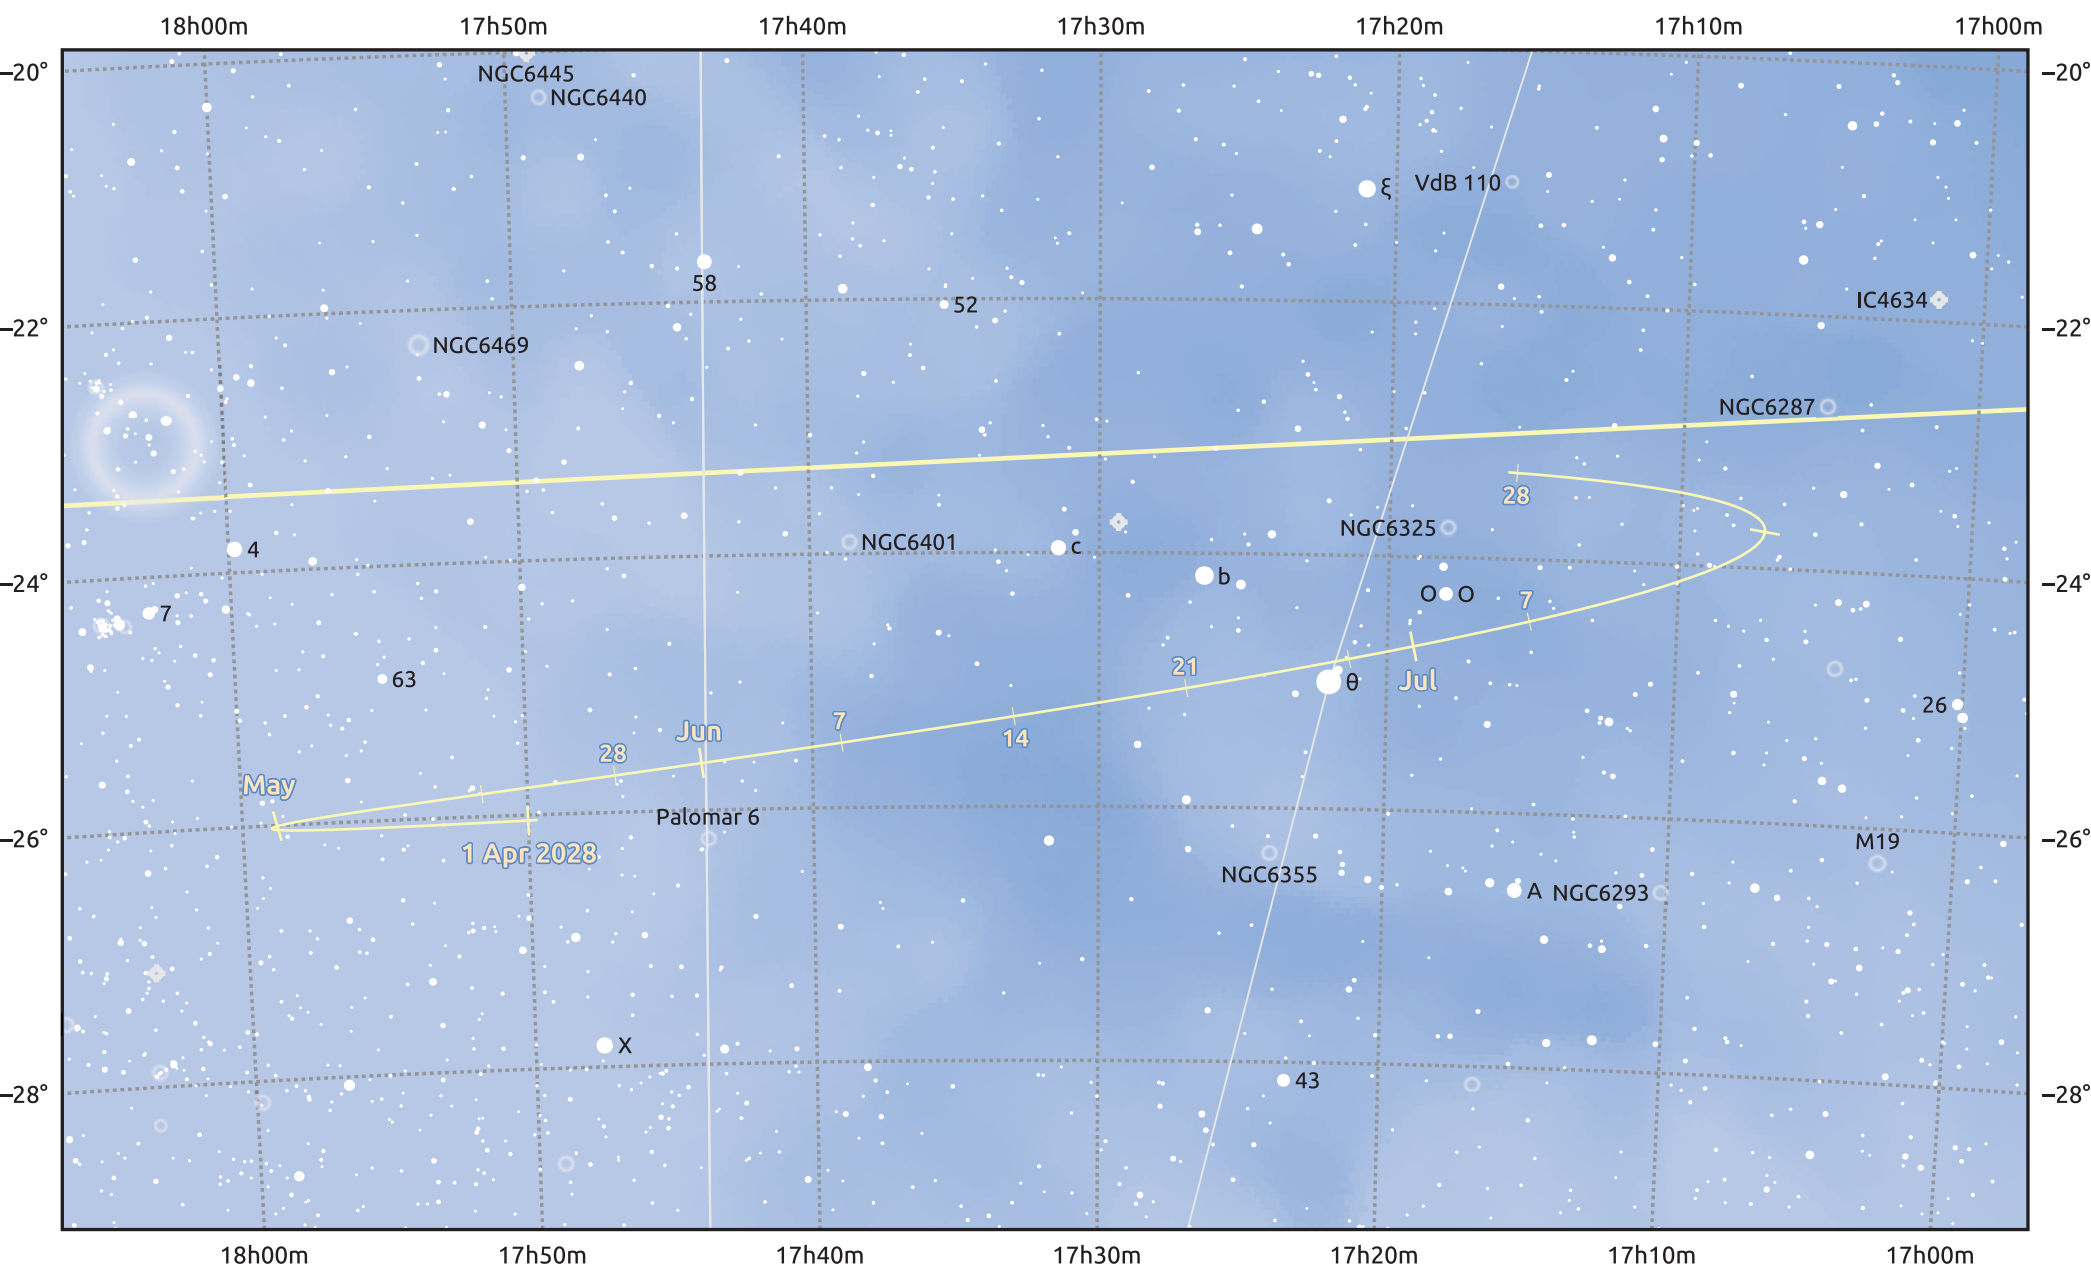

# The path of Asteroid 10 Hygiea around opposition on 14 Jun 2028

© Dominic Ford 2011–2025. Date markers placed at midnight UTC. Downloaded from <https://in-the-sky.org>

Magnitude scale:  10.0  9.0  8.0  7.0  6.0  5.0  4.0  3.0

Ecliptic Plane

Galaxy   
  Bright nebula   
  Open cluster   
  Globular cluster   
  Planetary nebula

Date	Mag
2028 Apr 1	10.8
2028 May 1	10.3
2028 May 27	9.8
2028 Jun 1	9.7
2028 Jul 1	9.8
2028 Aug 1	10.4
2028 Aug 22	10.8