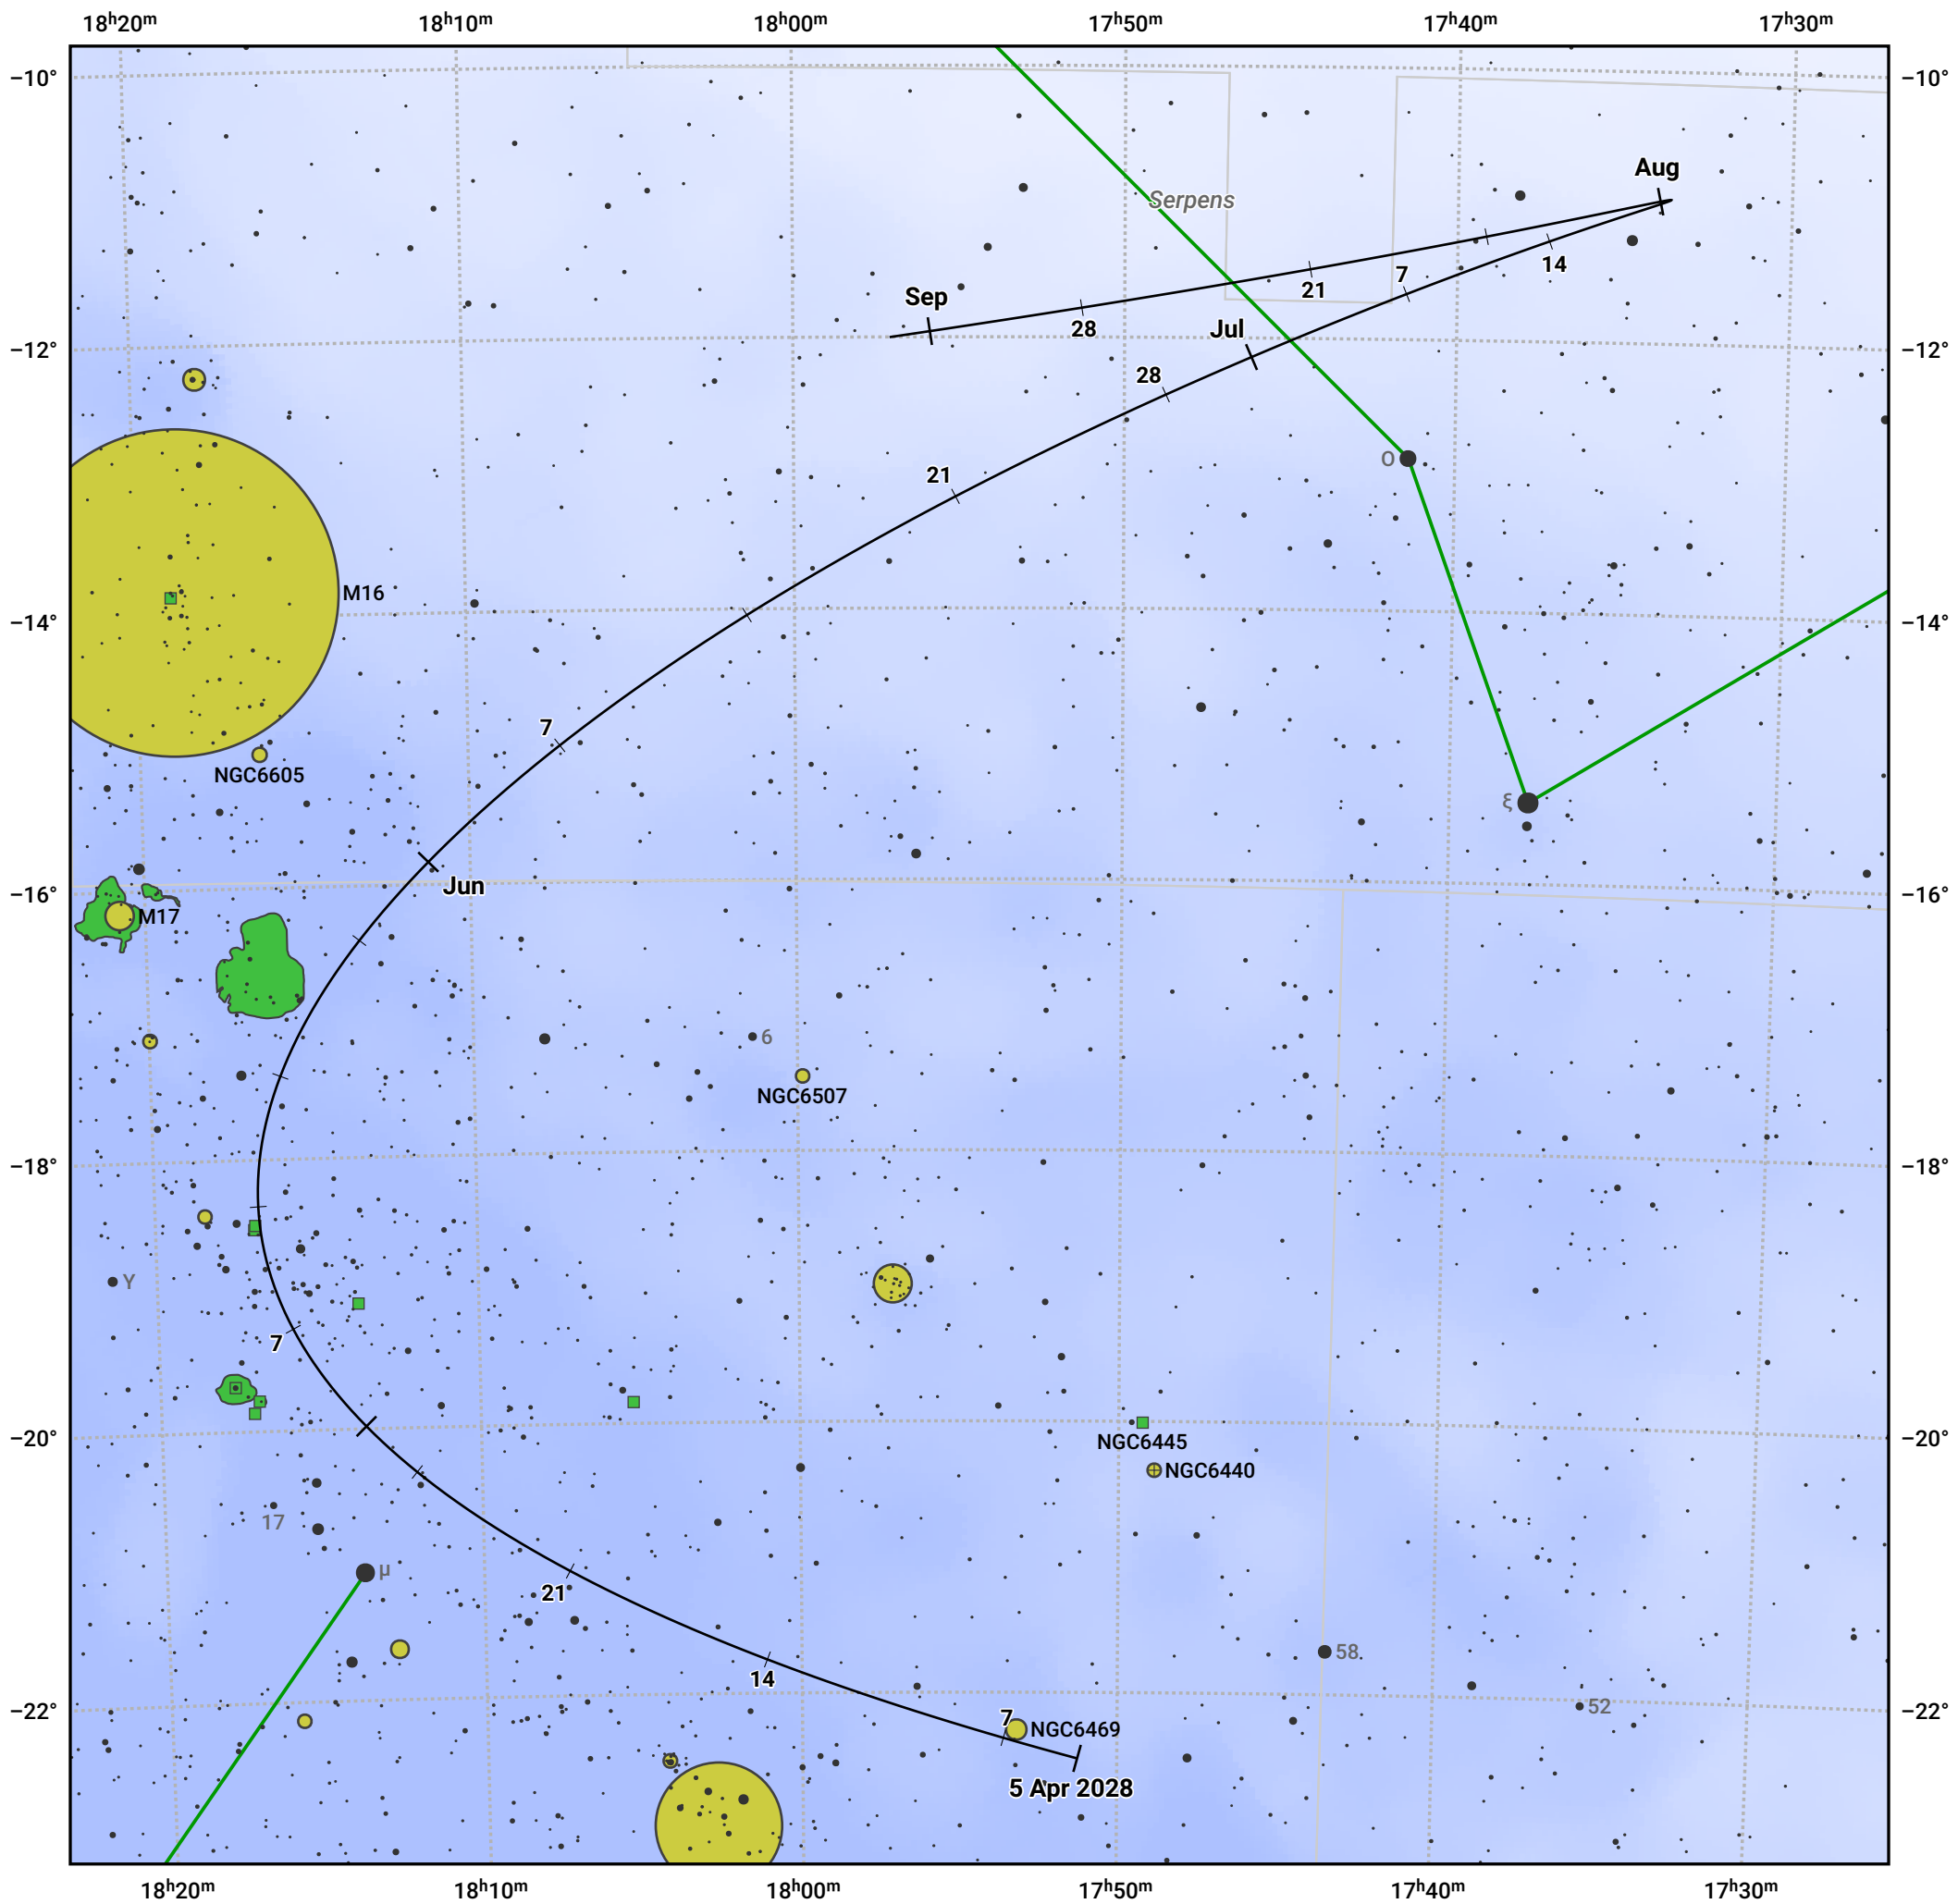

The path of Asteroid 12 Victoria around opposition on 19 Jun 2028

© Dominic Ford 2011–2024. Date markers placed at midnight UTC. Downloaded from <https://in-the-sky.org>

Magnitude scale: 10.0 9.0 8.0 7.0 6.0 5.0 4.0 3.0

— Ecliptic Plane

Galaxy Bright nebula Open cluster Globular cluster

Date	Mag	Phase
2028 May 1	10.3	96%
2028 May 12	9.9	97%
2028 Jun 1	9.3	99%
2028 Jun 13	8.9	100%
2028 Jul 1	9.0	99%
2028 Aug 1	9.7	96%
2028 Aug 11	9.9	94%
2028 Sep 1	10.4	93%