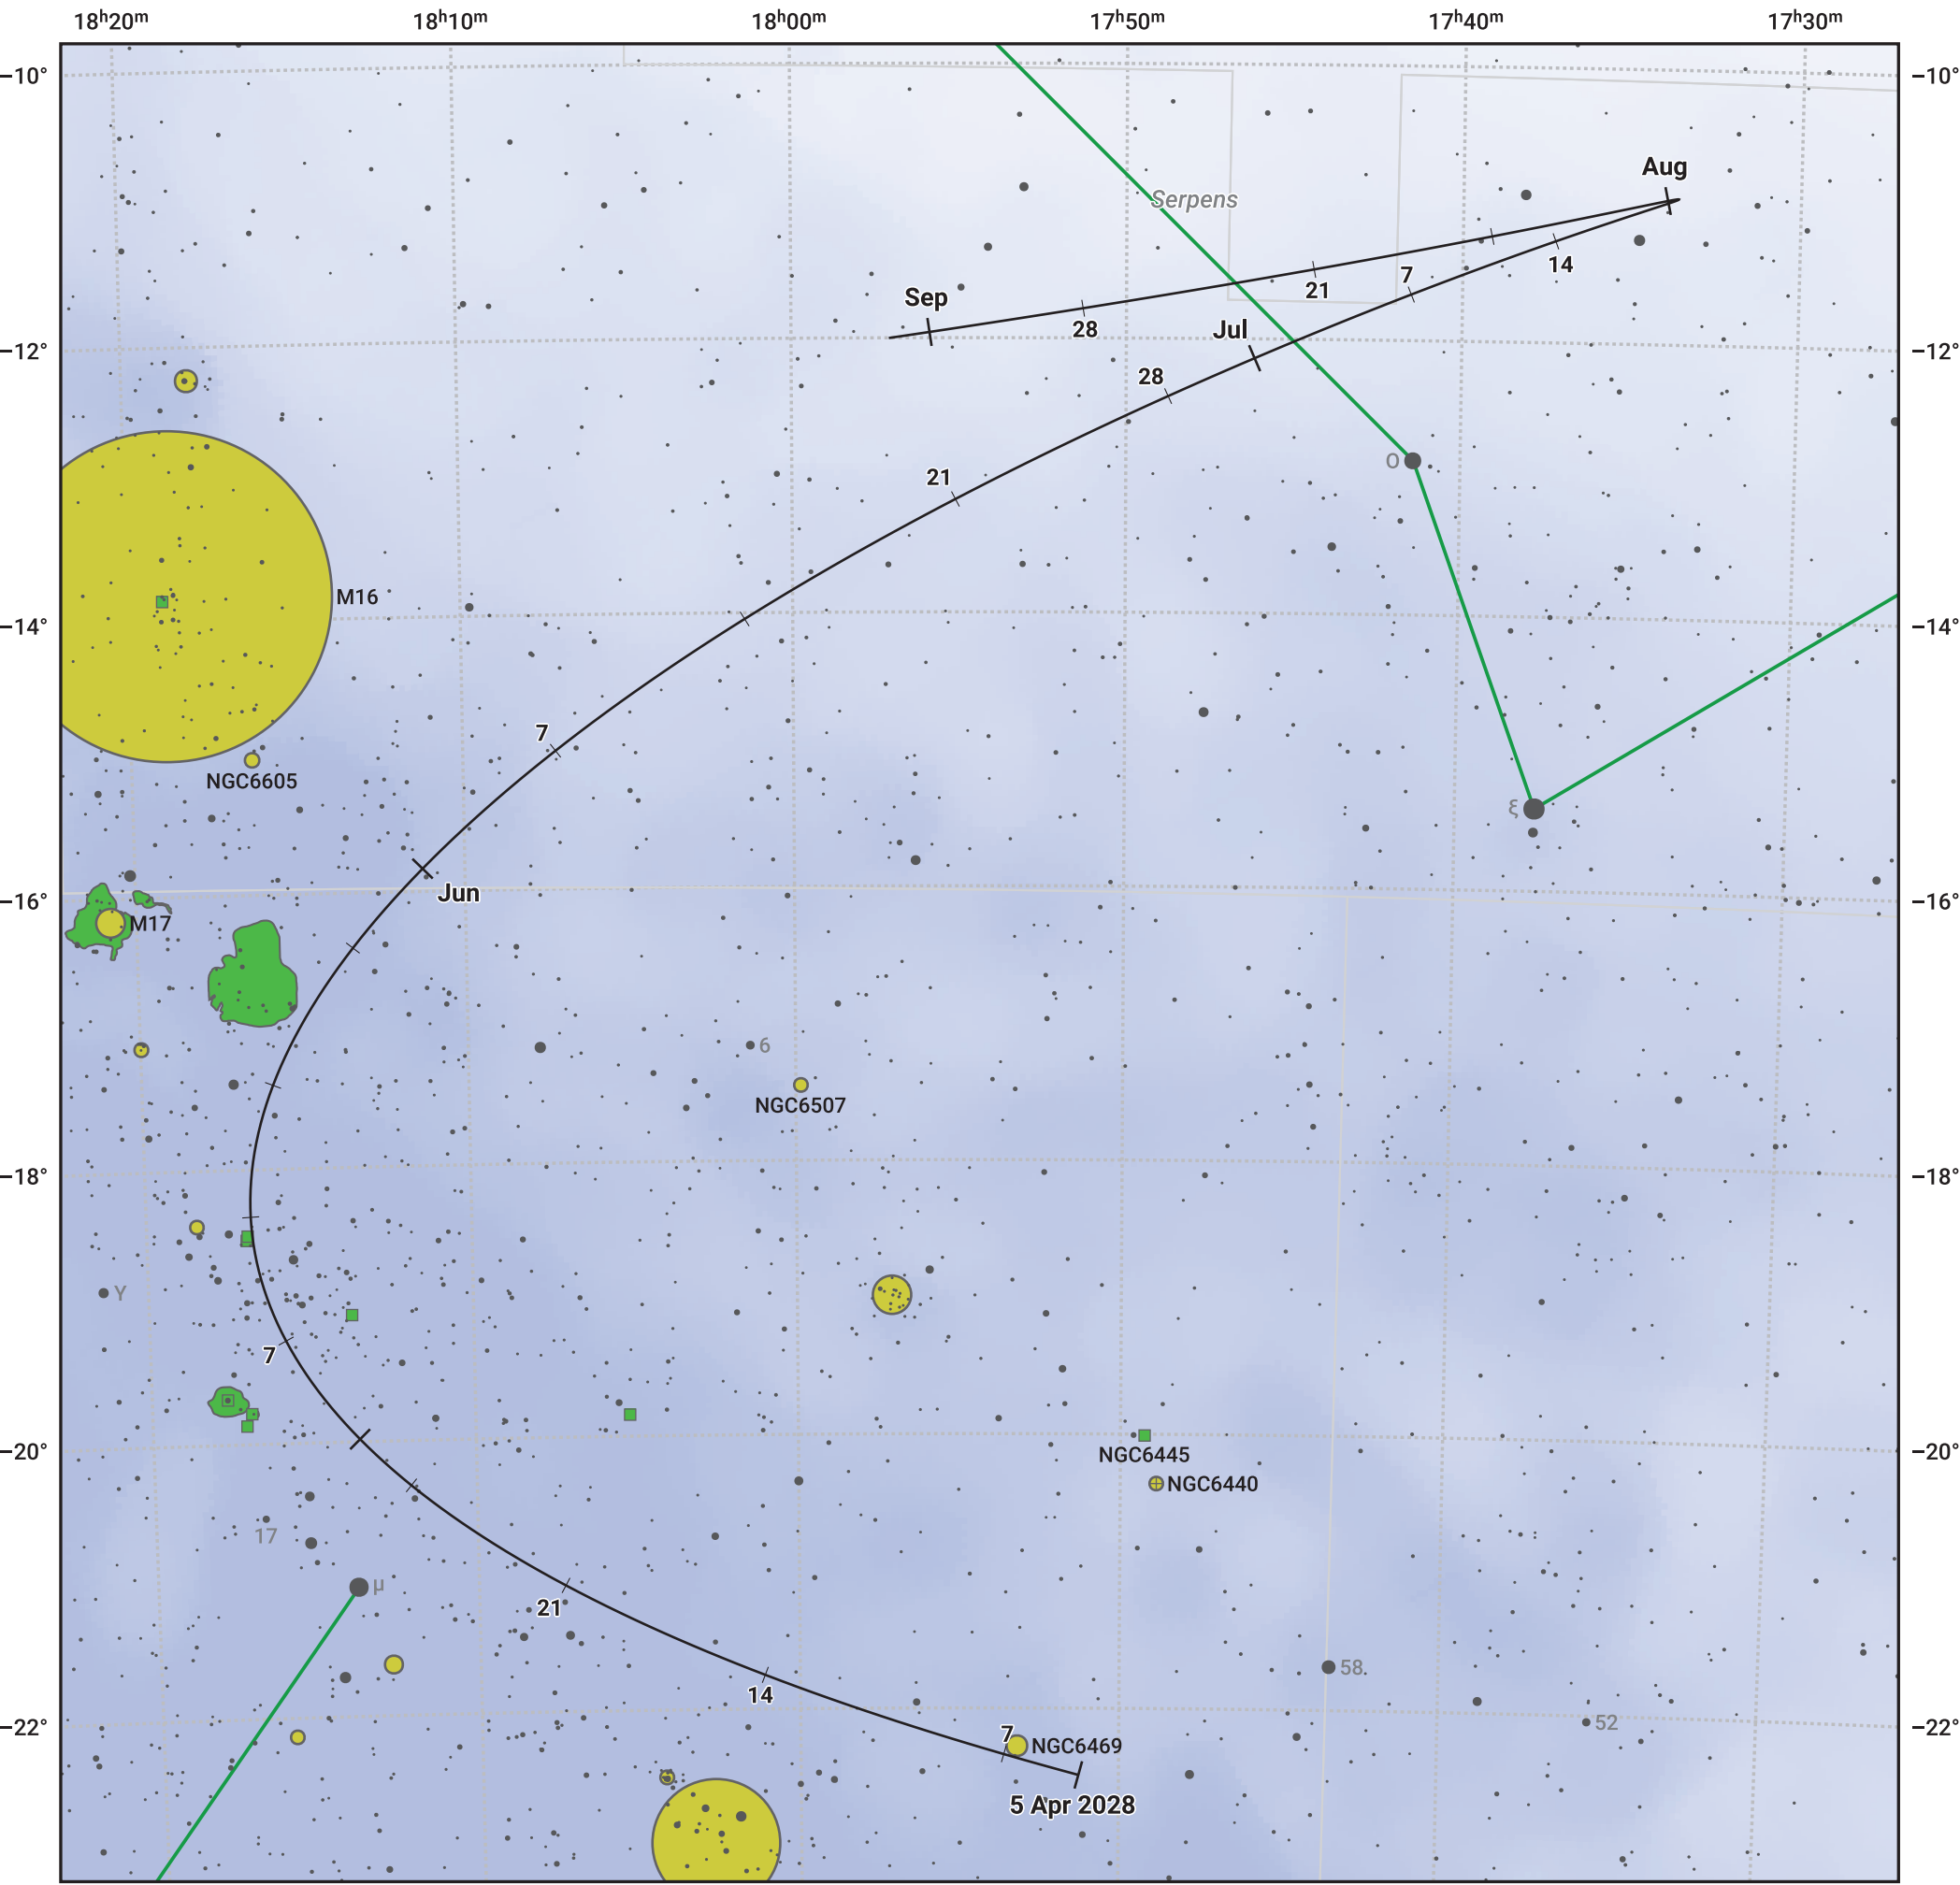

The path of Asteroid 12 Victoria around opposition on 19 Jun 2028

© Dominic Ford 2011–2024. Date markers placed at midnight UTC. Downloaded from <https://in-the-sky.org>

Magnitude scale: 10.0 9.0 8.0 7.0 6.0 5.0 4.0 3.0

— Ecliptic Plane

Galaxy Bright nebula Open cluster Globular cluster

Date	Mag	Phase
2028 May 1	10.3	96%
2028 May 12	9.9	97%
2028 Jun 1	9.3	99%
2028 Jun 13	8.9	100%
2028 Jul 1	9.0	99%
2028 Aug 1	9.7	96%
2028 Aug 11	9.9	94%
2028 Sep 1	10.4	93%