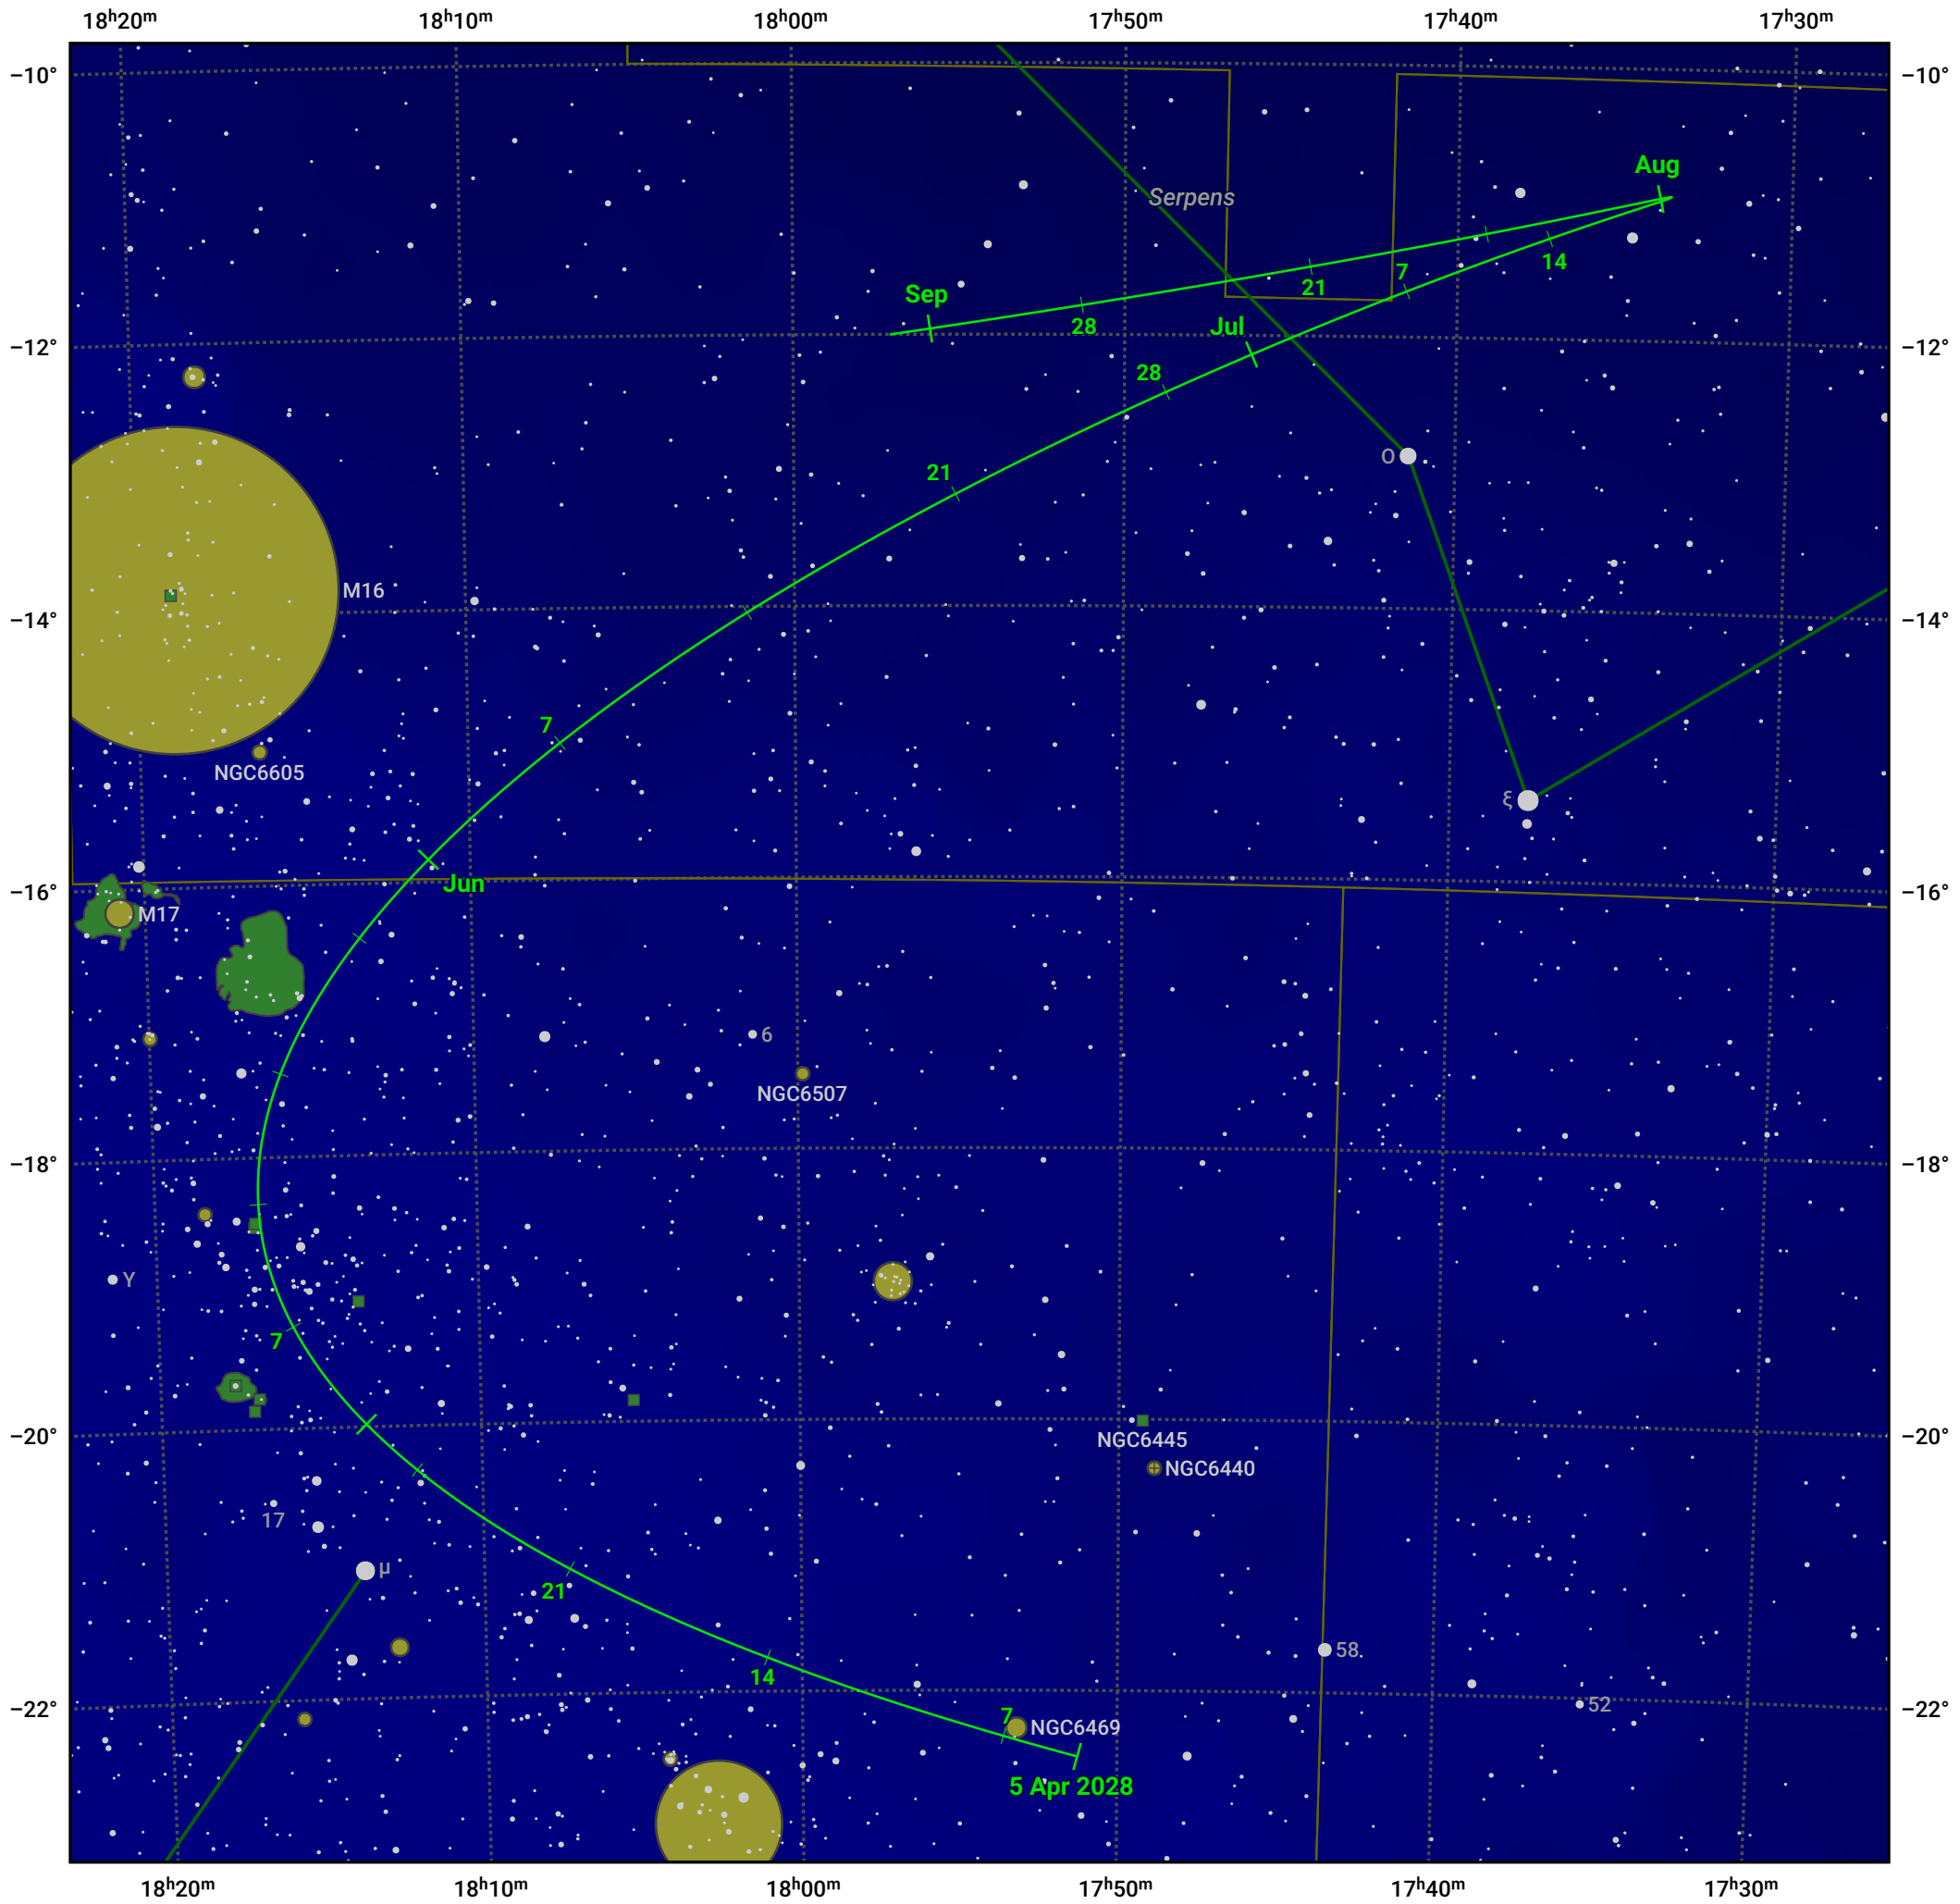

The path of Asteroid 12 Victoria around opposition on 19 Jun 2028

© Dominic Ford 2011–2024. Date markers placed at midnight UTC. Downloaded from <https://in-the-sky.org>

Magnitude scale: 10.0 9.0 8.0 7.0 6.0 5.0 4.0 3.0

Ecliptic Plane

Galaxy Bright nebula Open cluster Globular cluster

Date	Mag	Phase
2028 May 1	10.3	96%
2028 May 12	9.9	97%
2028 Jun 1	9.3	99%
2028 Jun 13	8.9	100%
2028 Jul 1	9.0	99%
2028 Aug 1	9.7	96%
2028 Aug 11	9.9	94%
2028 Sep 1	10.4	93%