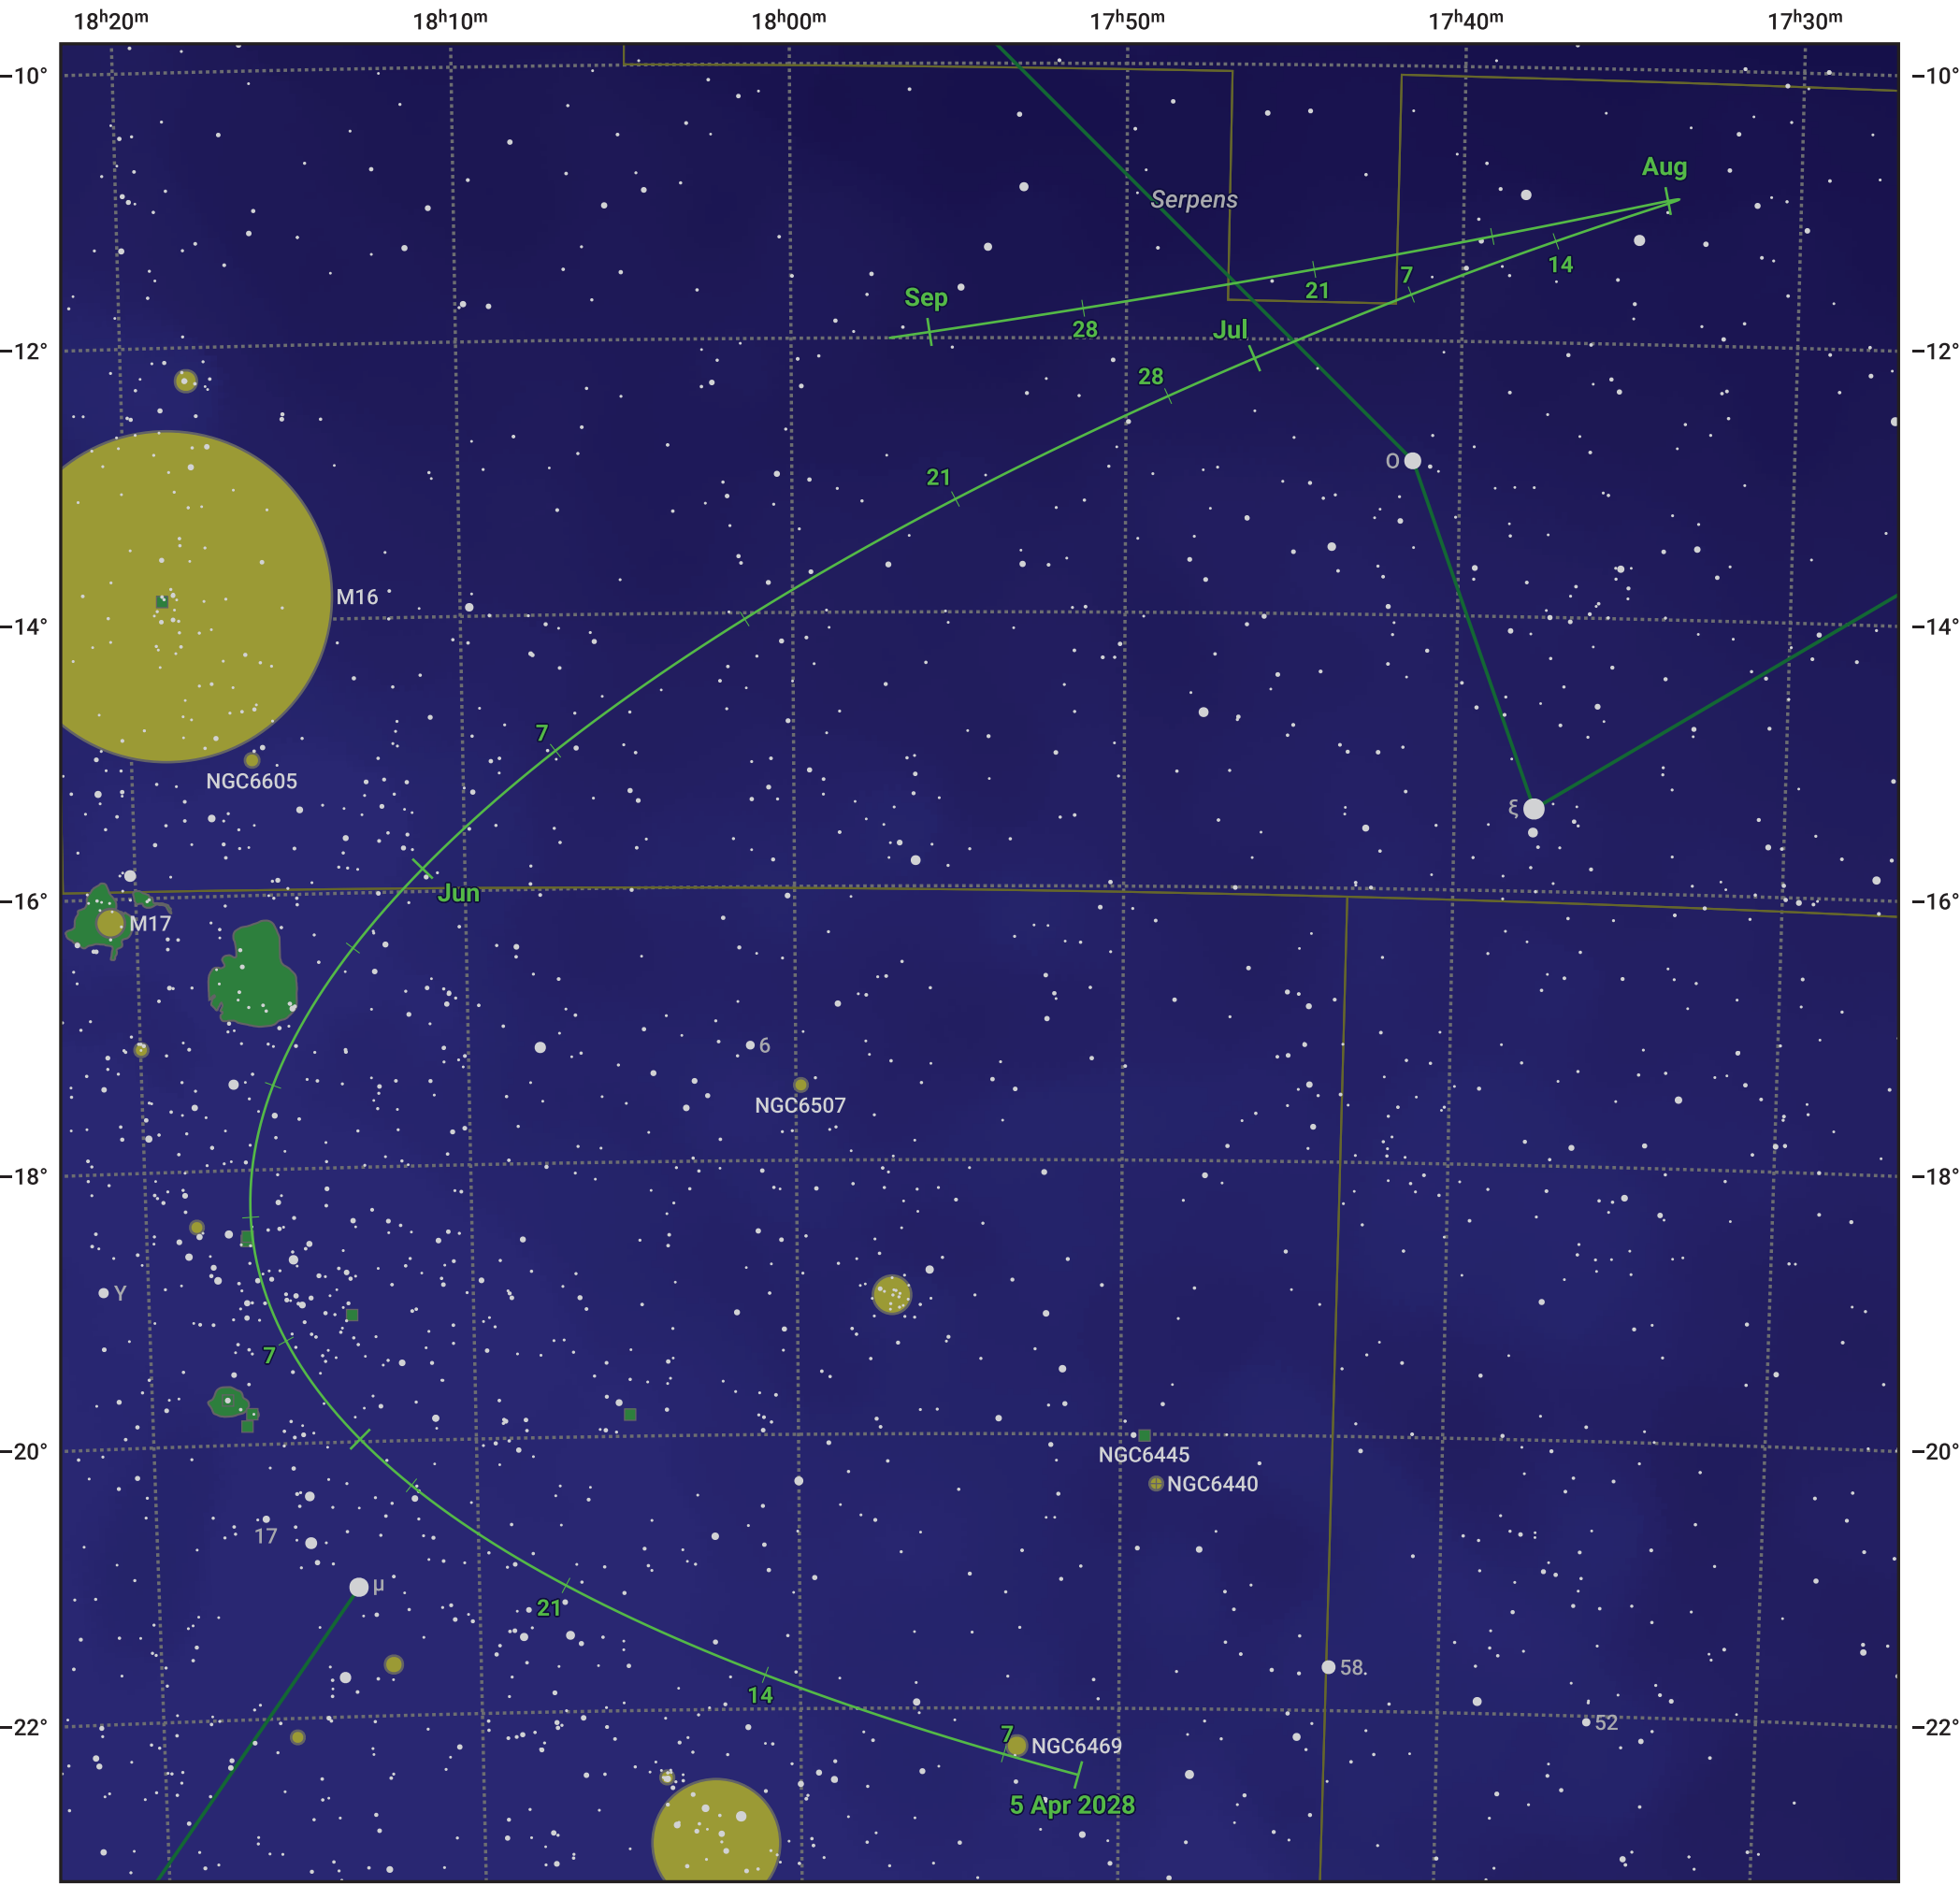

The path of Asteroid 12 Victoria around opposition on 19 Jun 2028

© Dominic Ford 2011–2024. Date markers placed at midnight UTC. Downloaded from <https://in-the-sky.org>

Magnitude scale: 10.0 9.0 8.0 7.0 6.0 5.0 4.0 3.0

— Ecliptic Plane

Galaxy Bright nebula Open cluster Globular cluster

Date	Mag	Phase
2028 May 1	10.3	96%
2028 May 12	9.9	97%
2028 Jun 1	9.3	99%
2028 Jun 13	8.9	100%
2028 Jul 1	9.0	99%
2028 Aug 1	9.7	96%
2028 Aug 11	9.9	94%
2028 Sep 1	10.4	93%