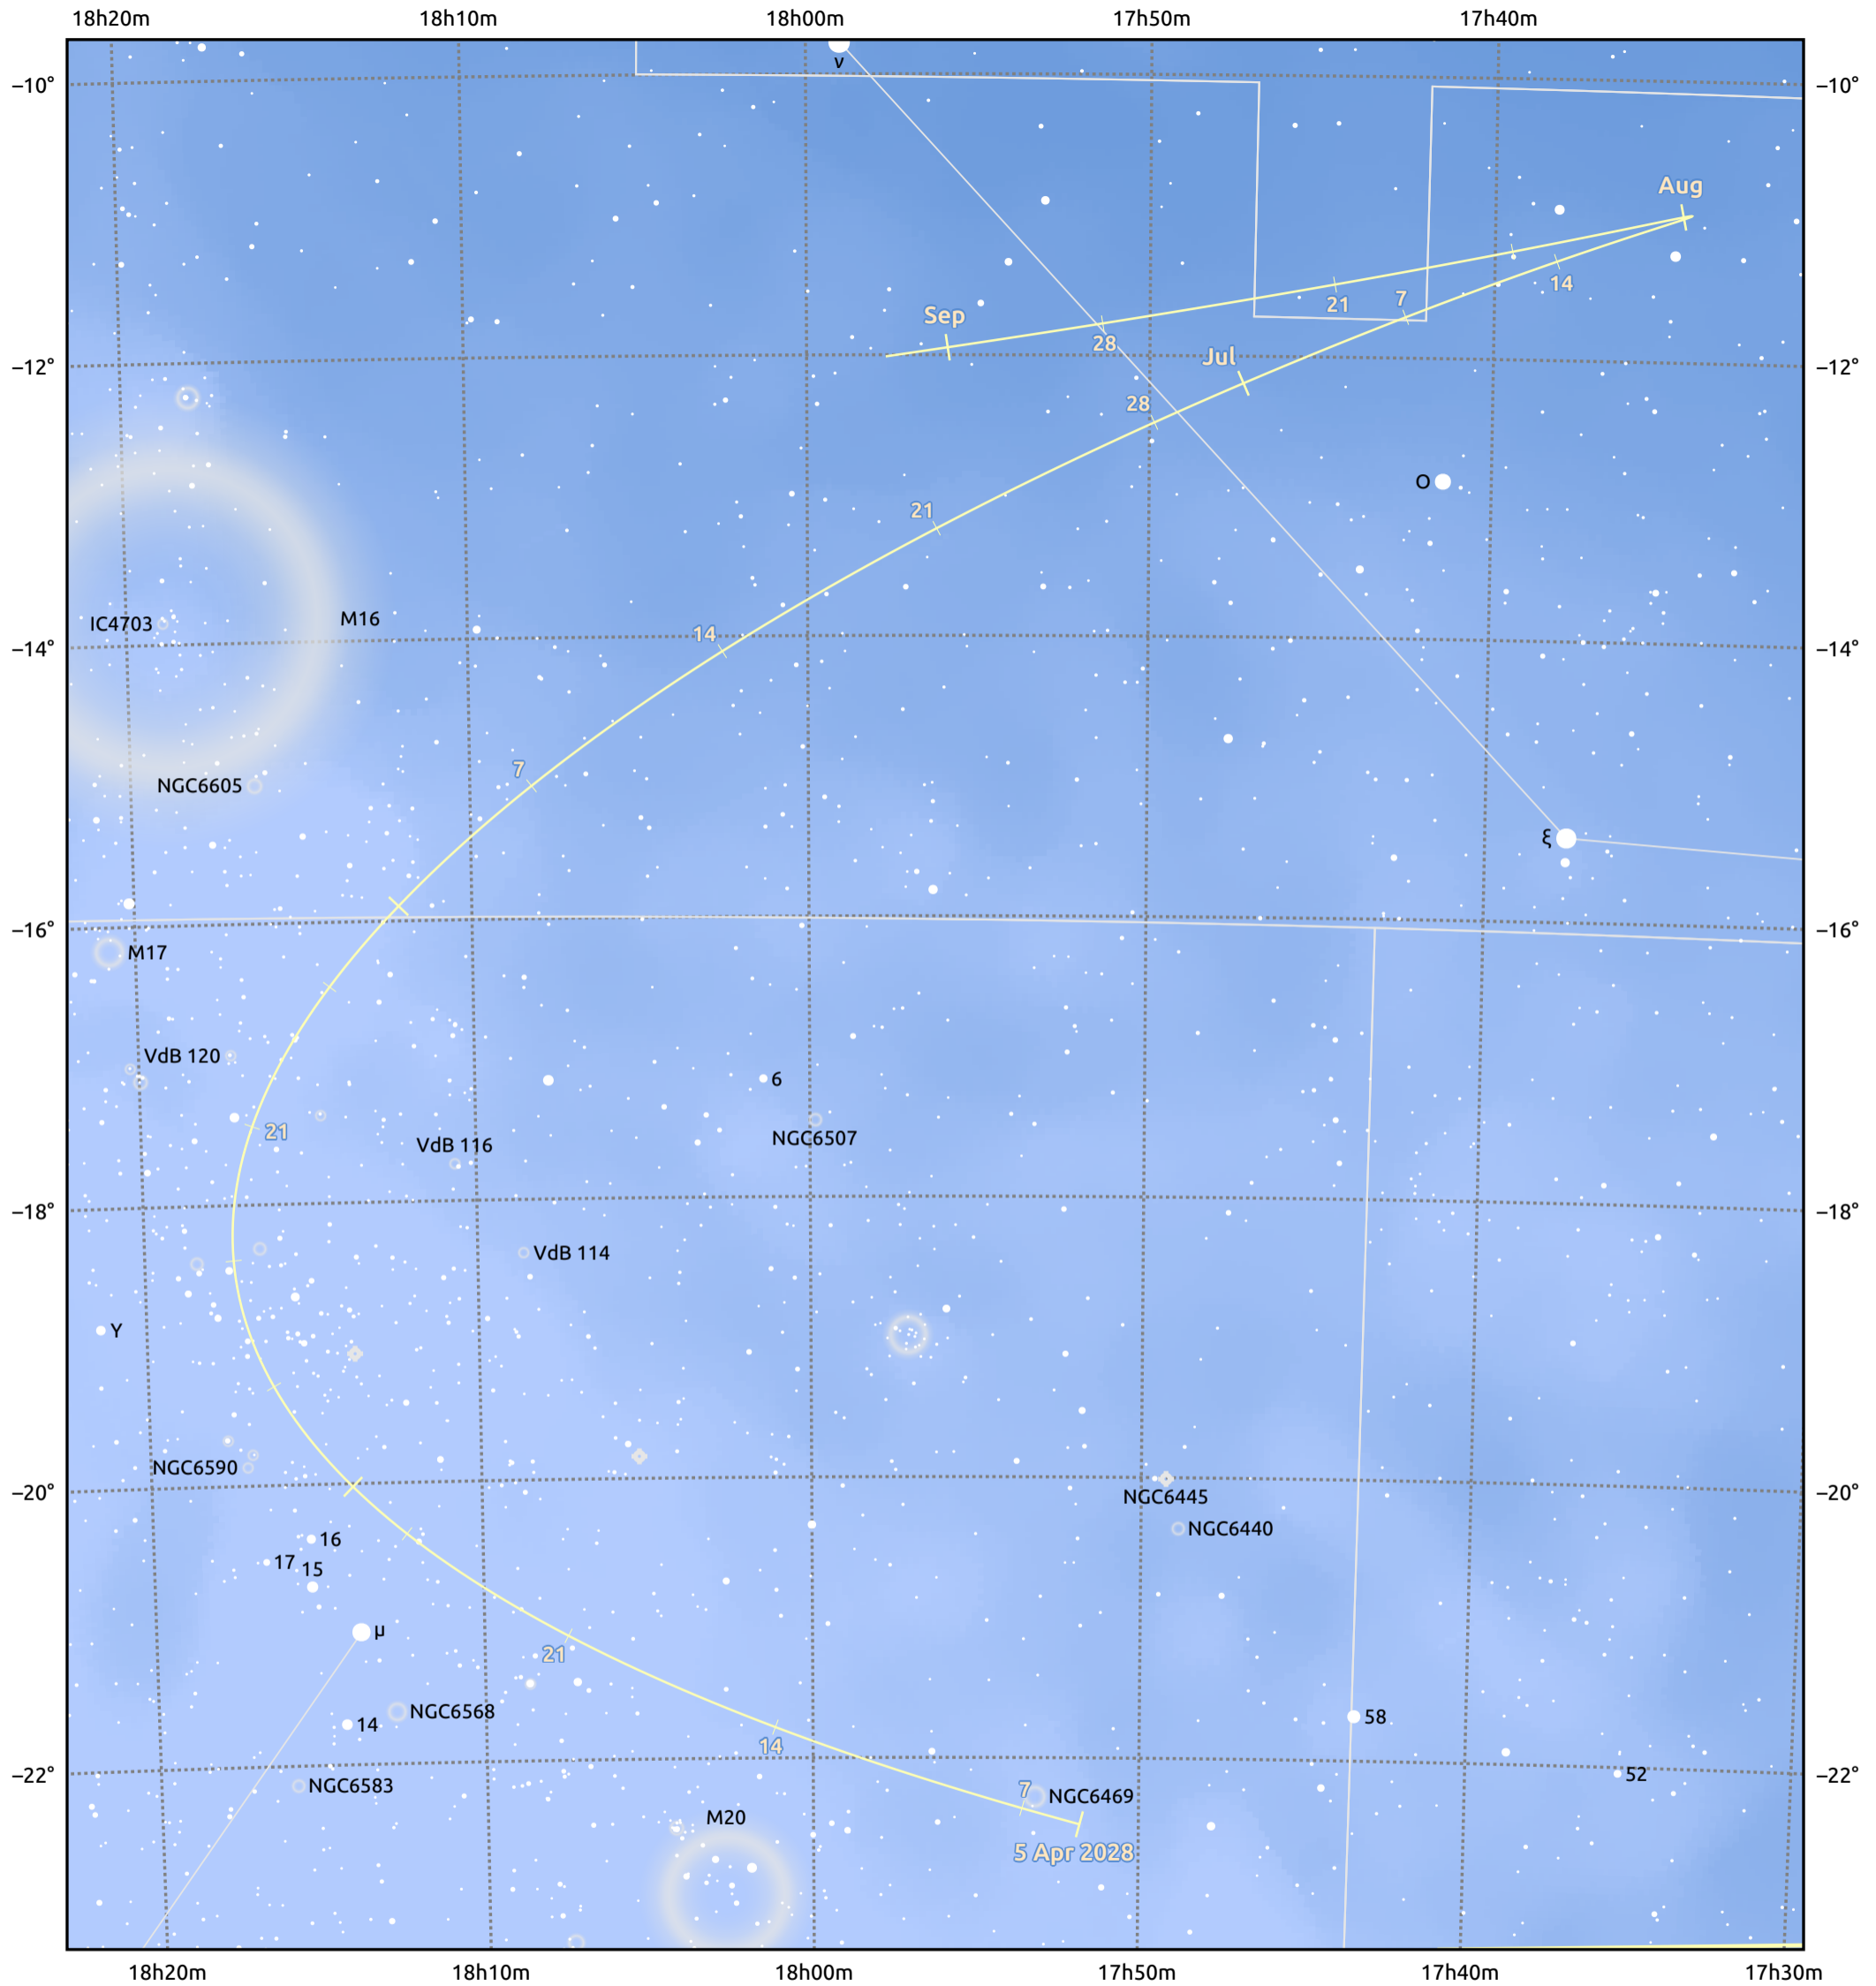

The path of Asteroid 12 Victoria around opposition on 19 Jun 2028

© Dominic Ford 2011–2025. Date markers placed at midnight UTC. Downloaded from <https://in-the-sky.org>

Magnitude scale: 10.0 9.0 8.0 7.0 6.0 5.0 4.0 3.0

— Ecliptic Plane

Galaxy Bright nebula Open cluster Globular cluster Planetary nebula

Date	Mag	Phase
2028 May 1	10.3	96%
2028 May 13	9.9	97%
2028 Jun 1	9.3	99%
2028 Jun 14	8.9	100%
2028 Jul 1	9.0	99%
2028 Aug 1	9.7	96%
2028 Aug 11	9.9	95%
2028 Sep 1	10.3	93%