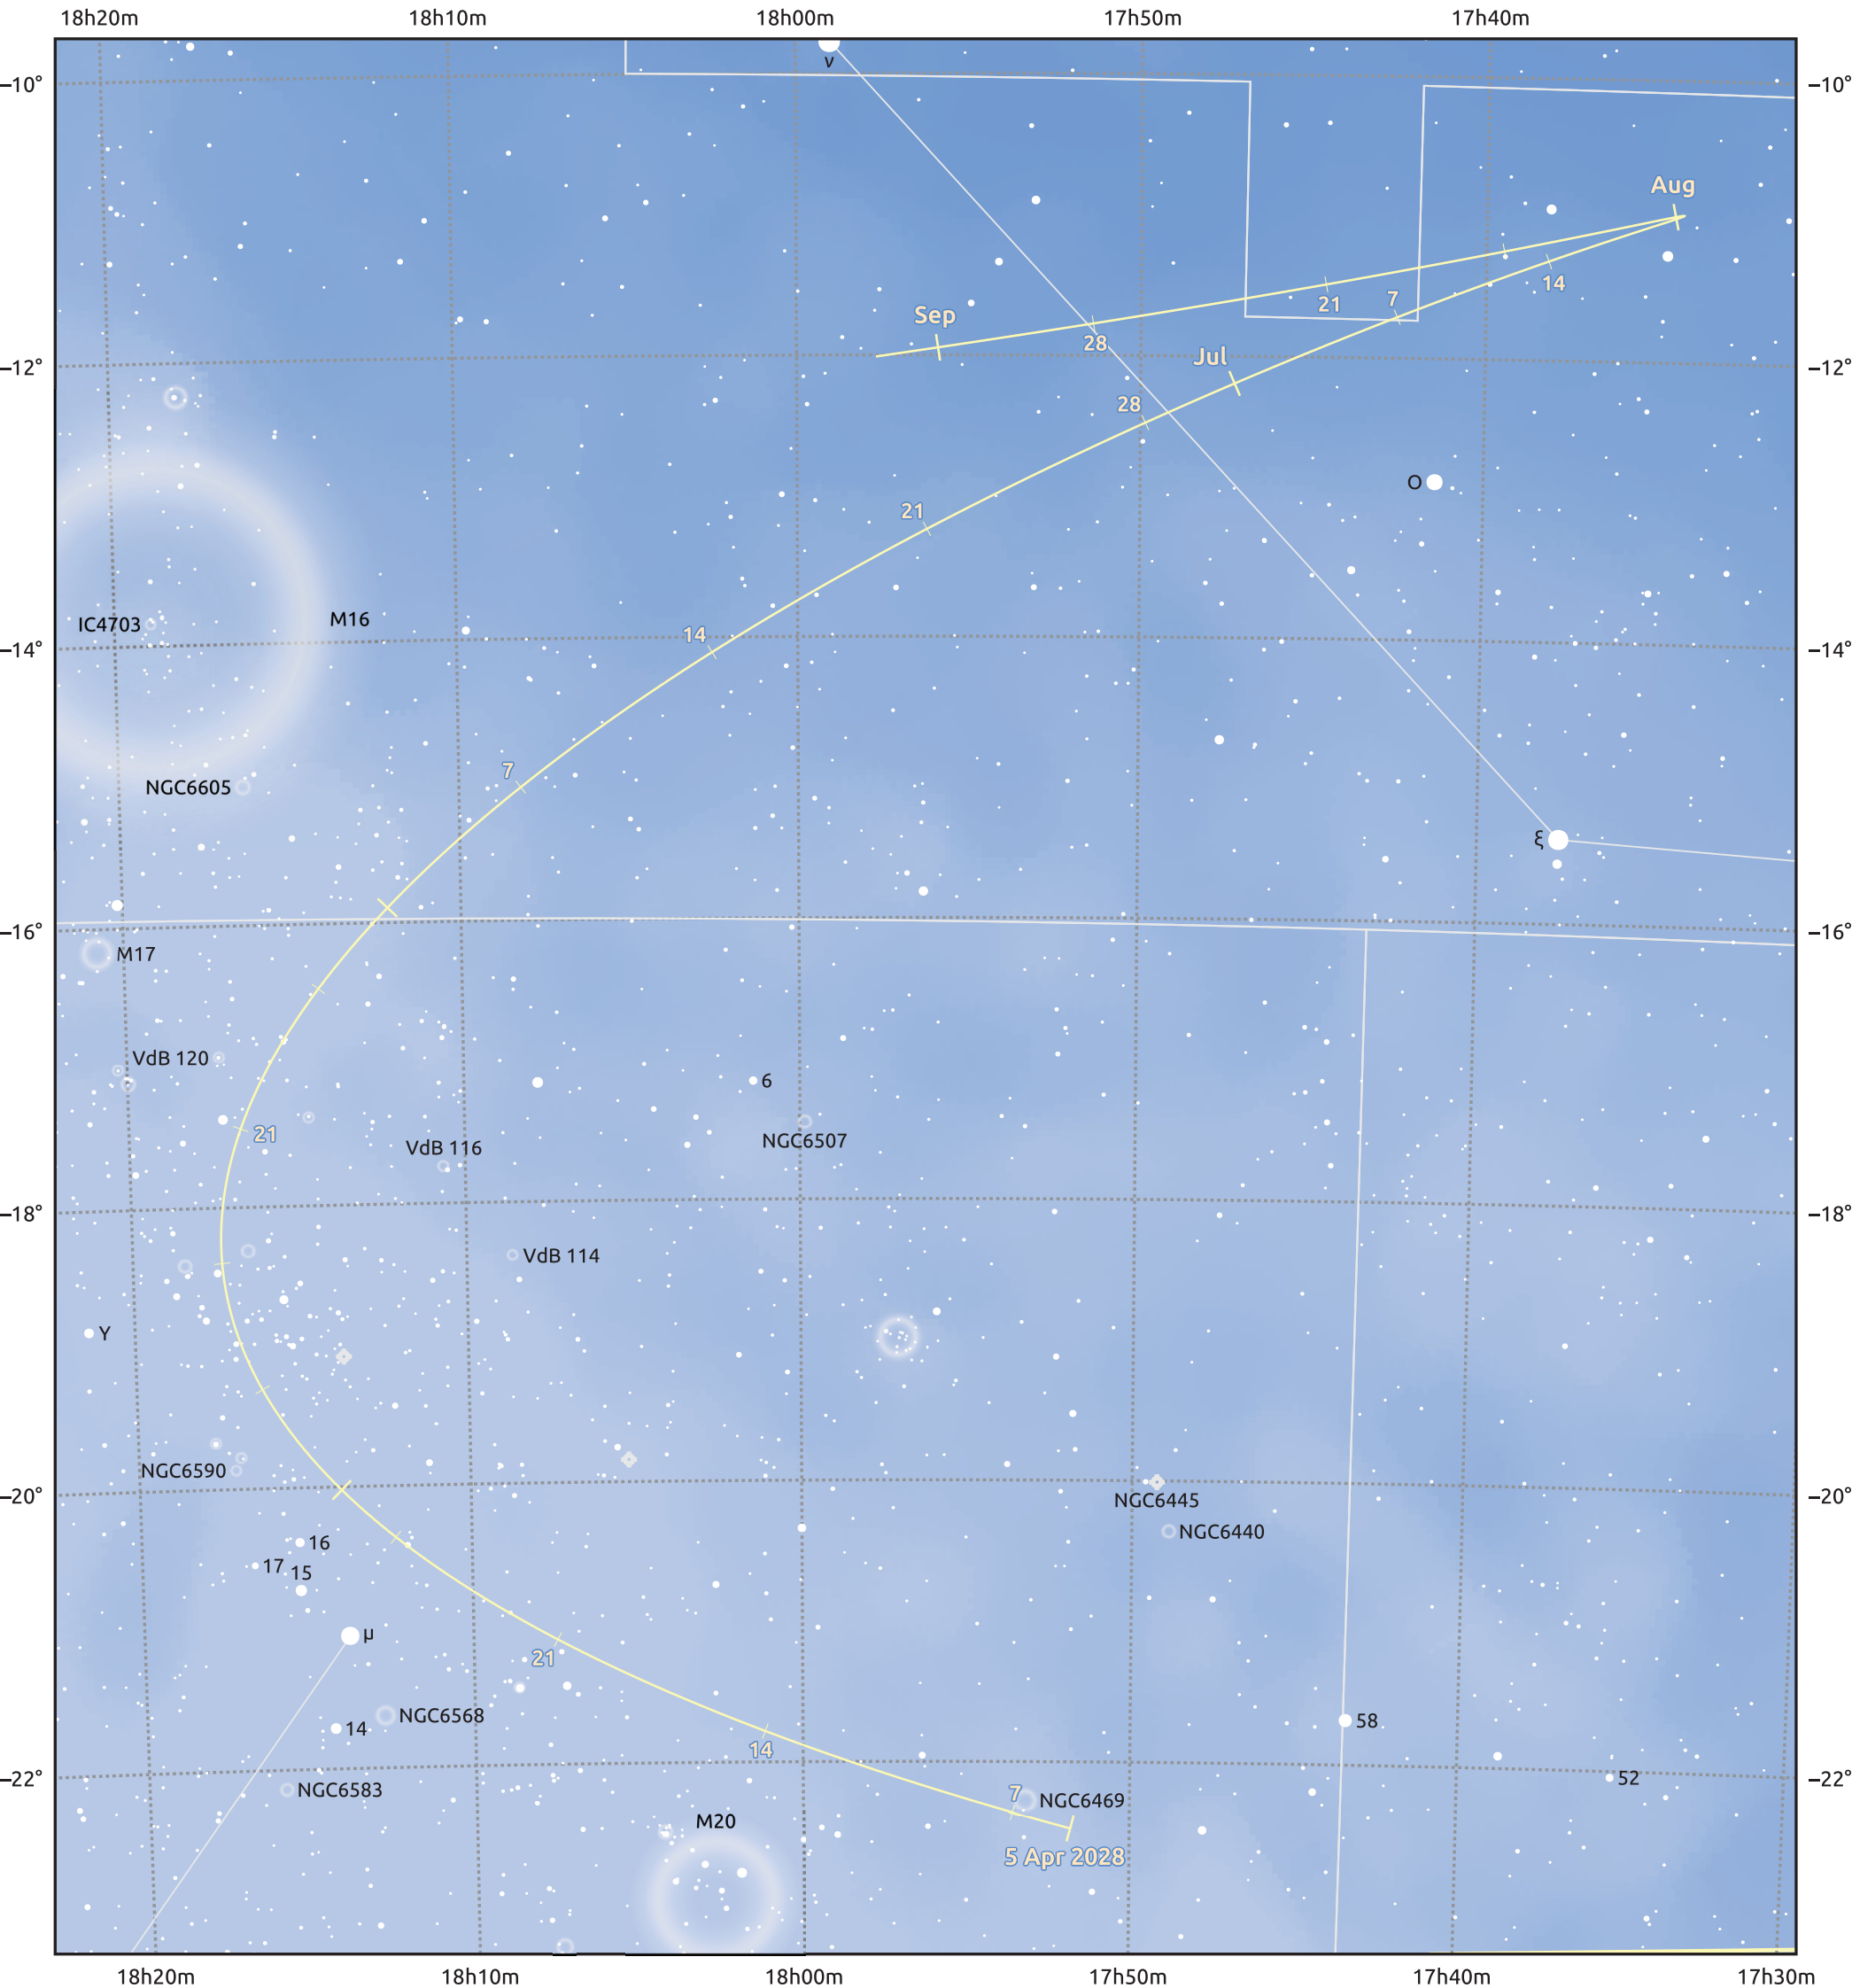

The path of Asteroid 12 Victoria around opposition on 19 Jun 2028

© Dominic Ford 2011–2025. Date markers placed at midnight UTC. Downloaded from <https://in-the-sky.org>

Magnitude scale: 10.0 9.0 8.0 7.0 6.0 5.0 4.0 3.0

Ecliptic Plane

Galaxy Bright nebula Open cluster Globular cluster Planetary nebula

Date	Mag	Phase
2028 May 1	10.3	96%
2028 May 13	9.9	97%
2028 Jun 1	9.3	99%
2028 Jun 14	8.9	100%
2028 Jul 1	9.0	99%
2028 Aug 1	9.7	96%
2028 Aug 11	9.9	95%
2028 Sep 1	10.3	93%