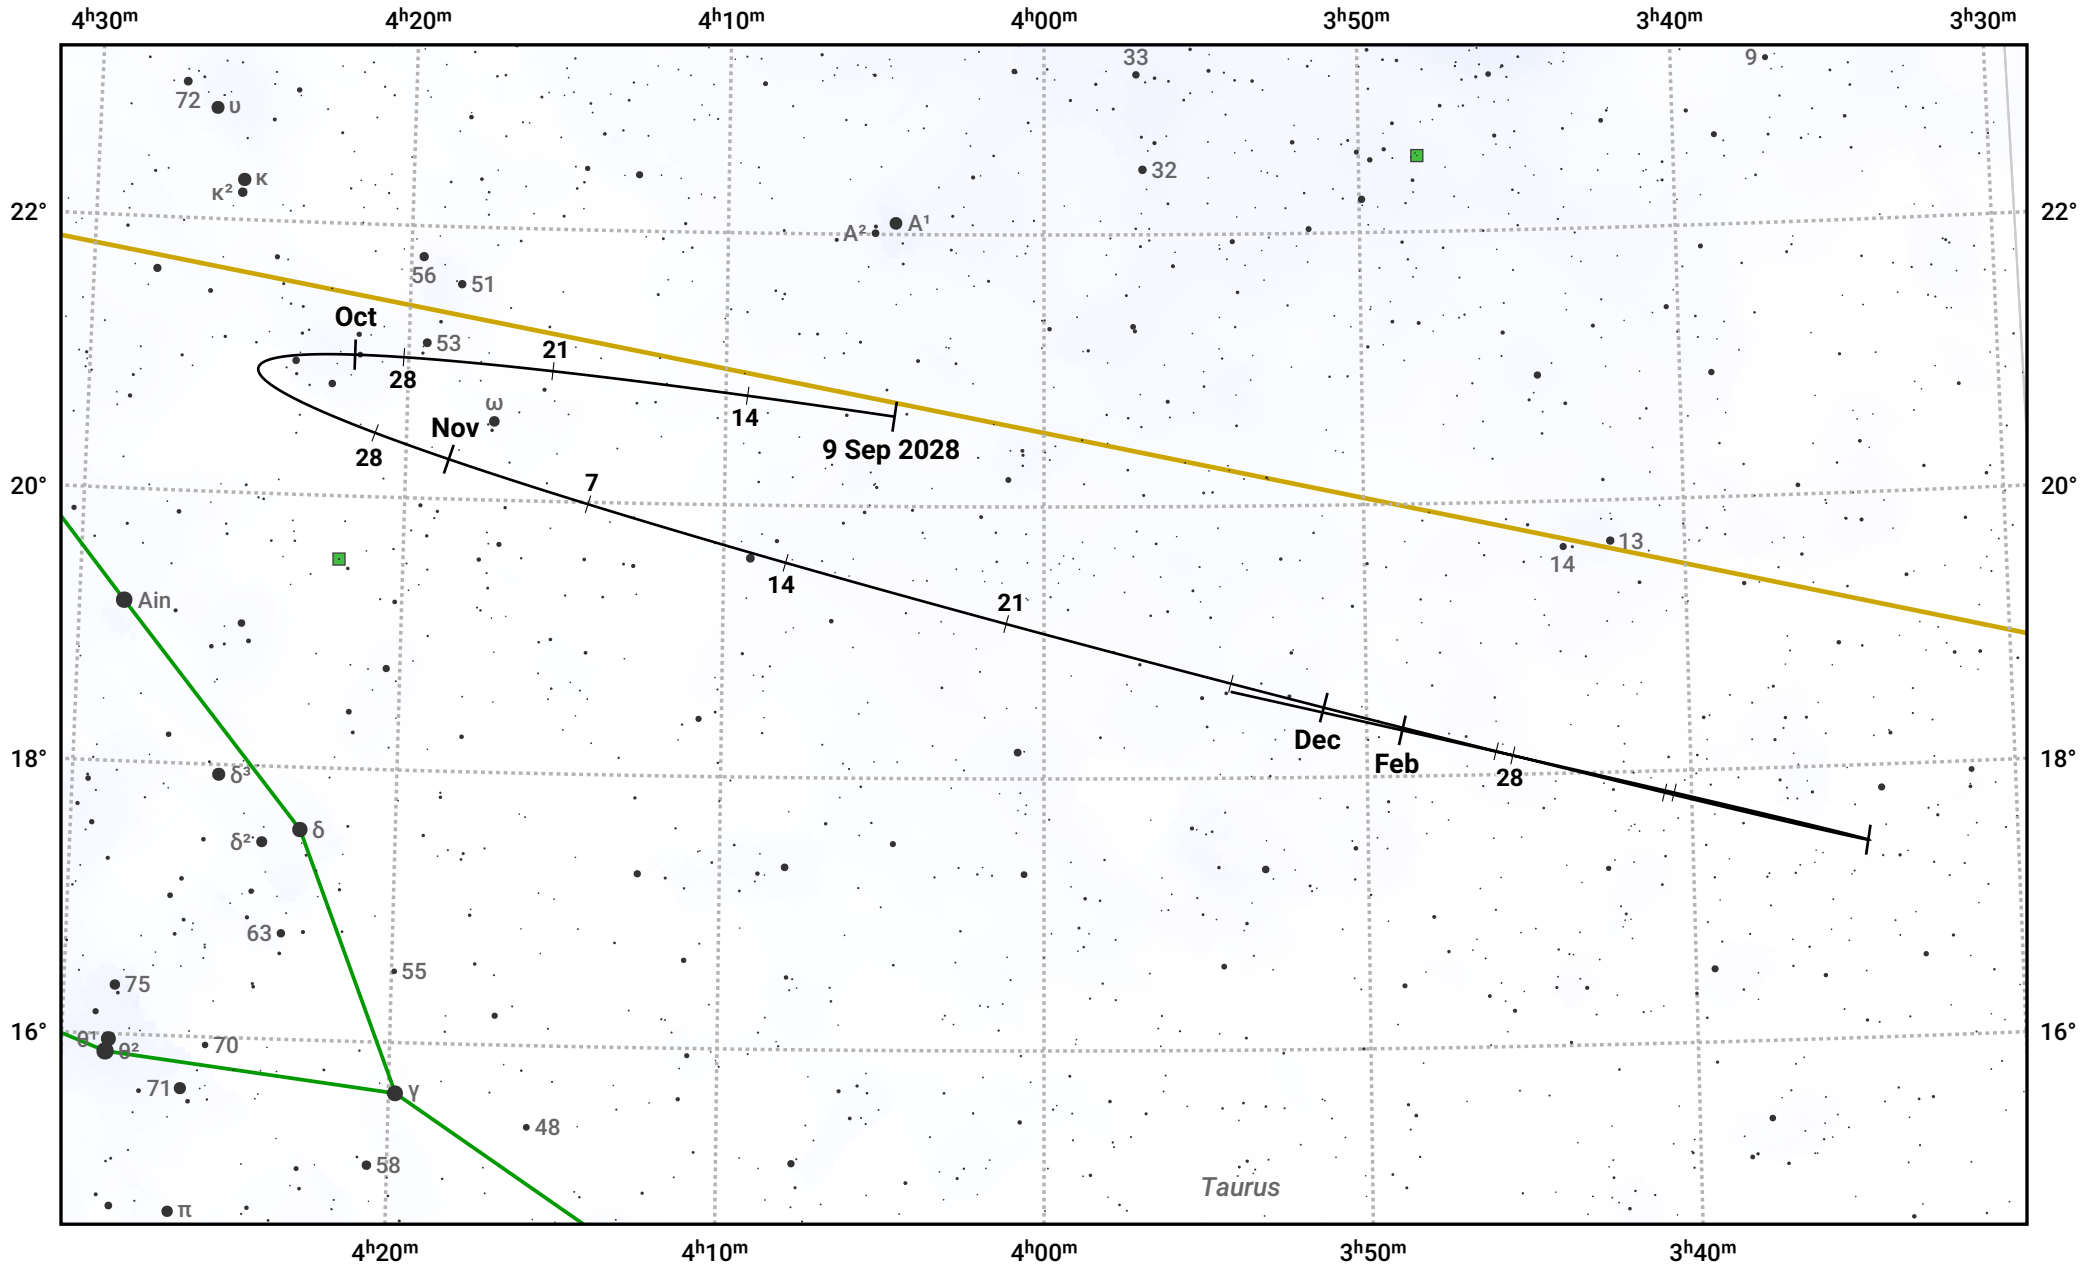

The path of Asteroid 19 Fortuna around opposition on 23 Nov 2028

© Dominic Ford 2011–2024. Date markers placed at midnight UTC. Downloaded from <https://in-the-sky.org>

Magnitude scale: 11.0 10.0 9.0 8.0 7.0 6.0 5.0 4.0 3.0

— Ecliptic Plane

Galaxy Bright nebula Open cluster Globular cluster

Date	Mag	Phase
2028 Oct 1	10.9	95%
2028 Oct 26	10.3	98%
2028 Nov 1	10.1	99%
2028 Dec 1	9.7	100%
2029 Jan 1	10.7	97%
2029 Jan 24	11.3	95%
2029 Feb 1	11.5	95%