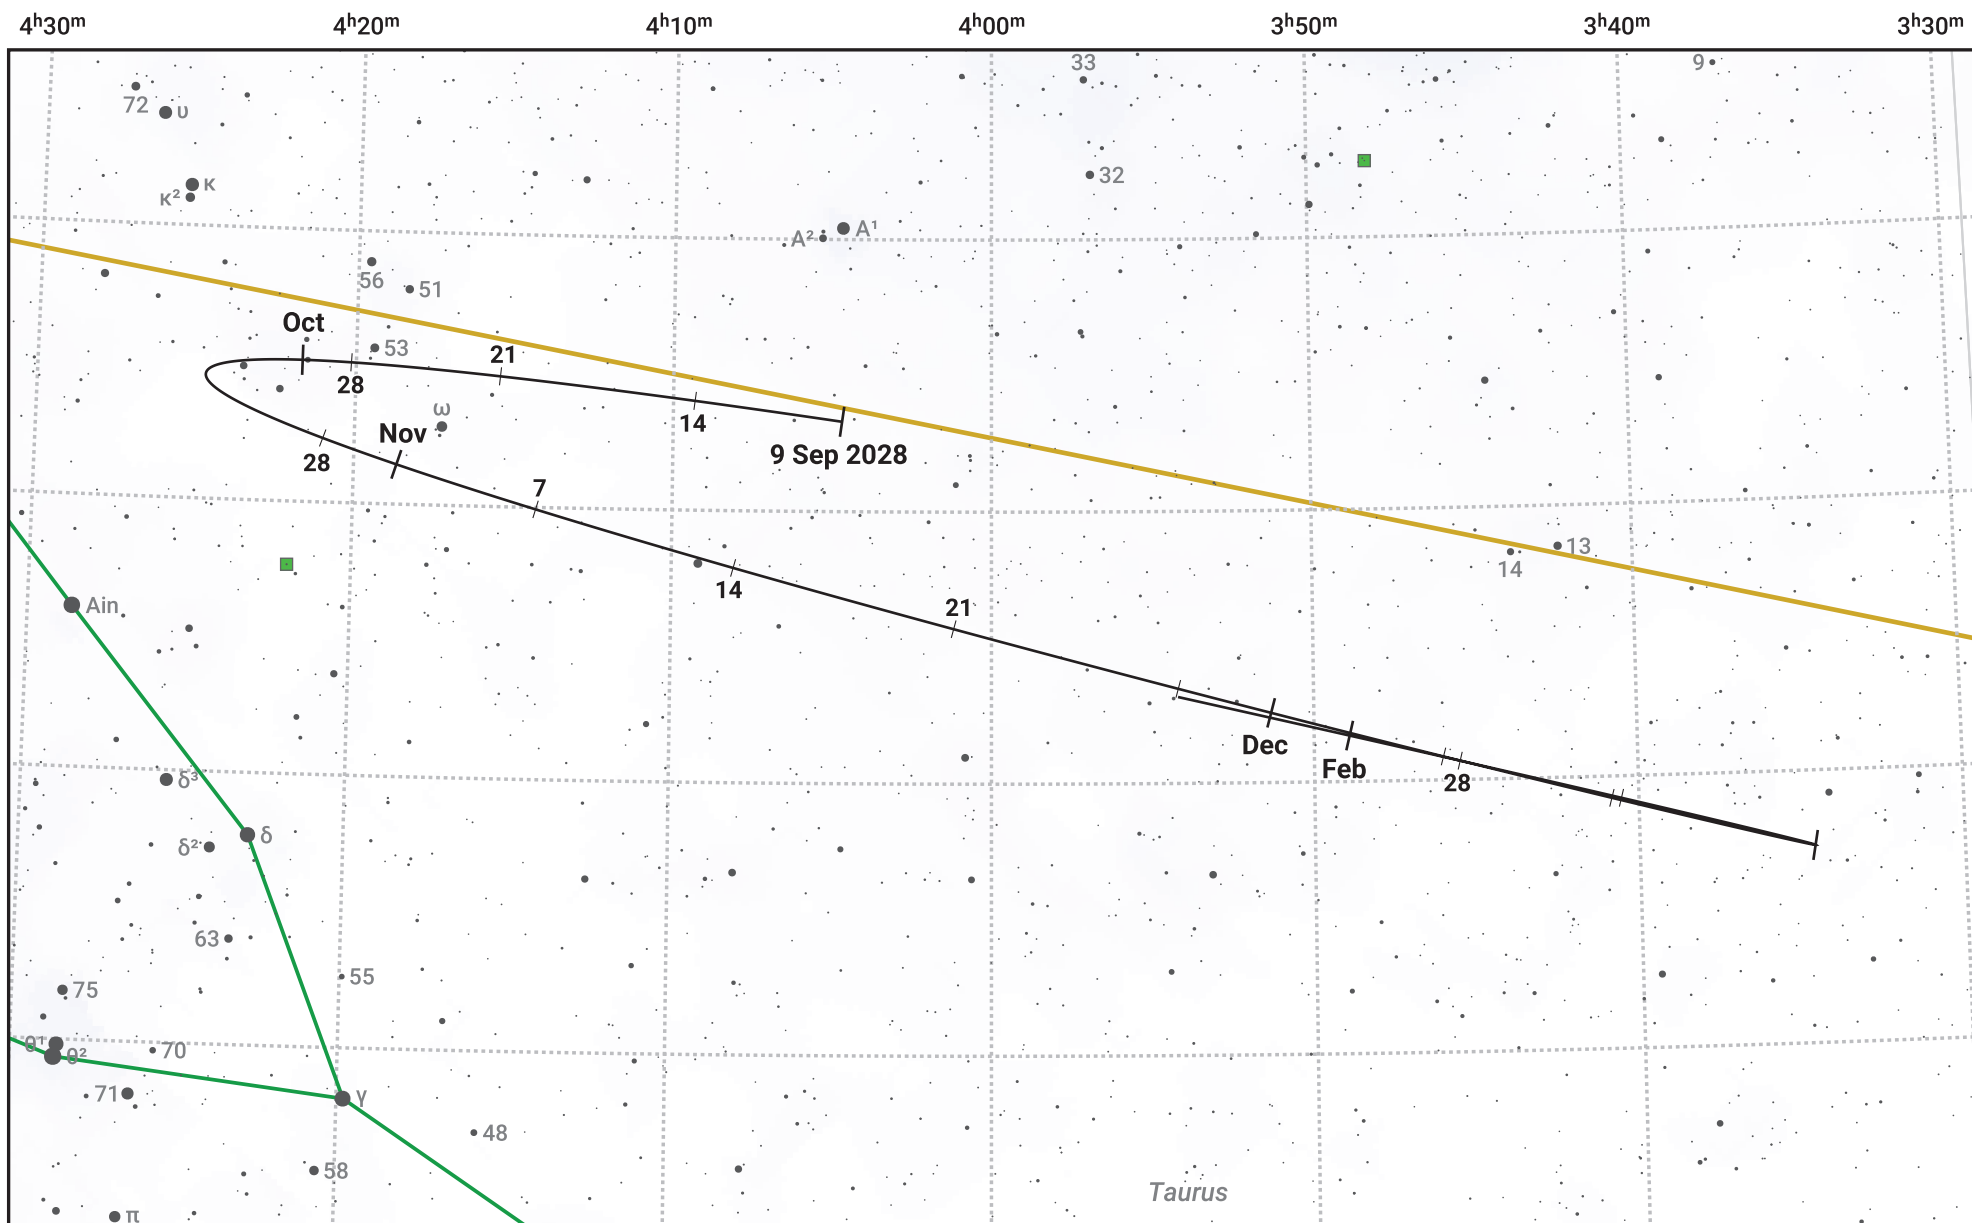

The path of Asteroid 19 Fortuna around opposition on 23 Nov 2028

© Dominic Ford 2011–2024. Date markers placed at midnight UTC. Downloaded from <https://in-the-sky.org>

Magnitude scale: 11.0 10.0 9.0 8.0 7.0 6.0 5.0 4.0 3.0

— Ecliptic Plane

- Galaxy
- Bright nebula
- Open cluster
- ⊕ Globular cluster

| Date | Mag | Phase |
|-------------|------|-------|
| 2028 Oct 1 | 10.9 | 95% |
| 2028 Oct 26 | 10.3 | 98% |
| 2028 Nov 1 | 10.1 | 99% |
| 2028 Dec 1 | 9.7 | 100% |
| 2029 Jan 1 | 10.7 | 97% |
| 2029 Jan 24 | 11.3 | 95% |
| 2029 Feb 1 | 11.5 | 95% |