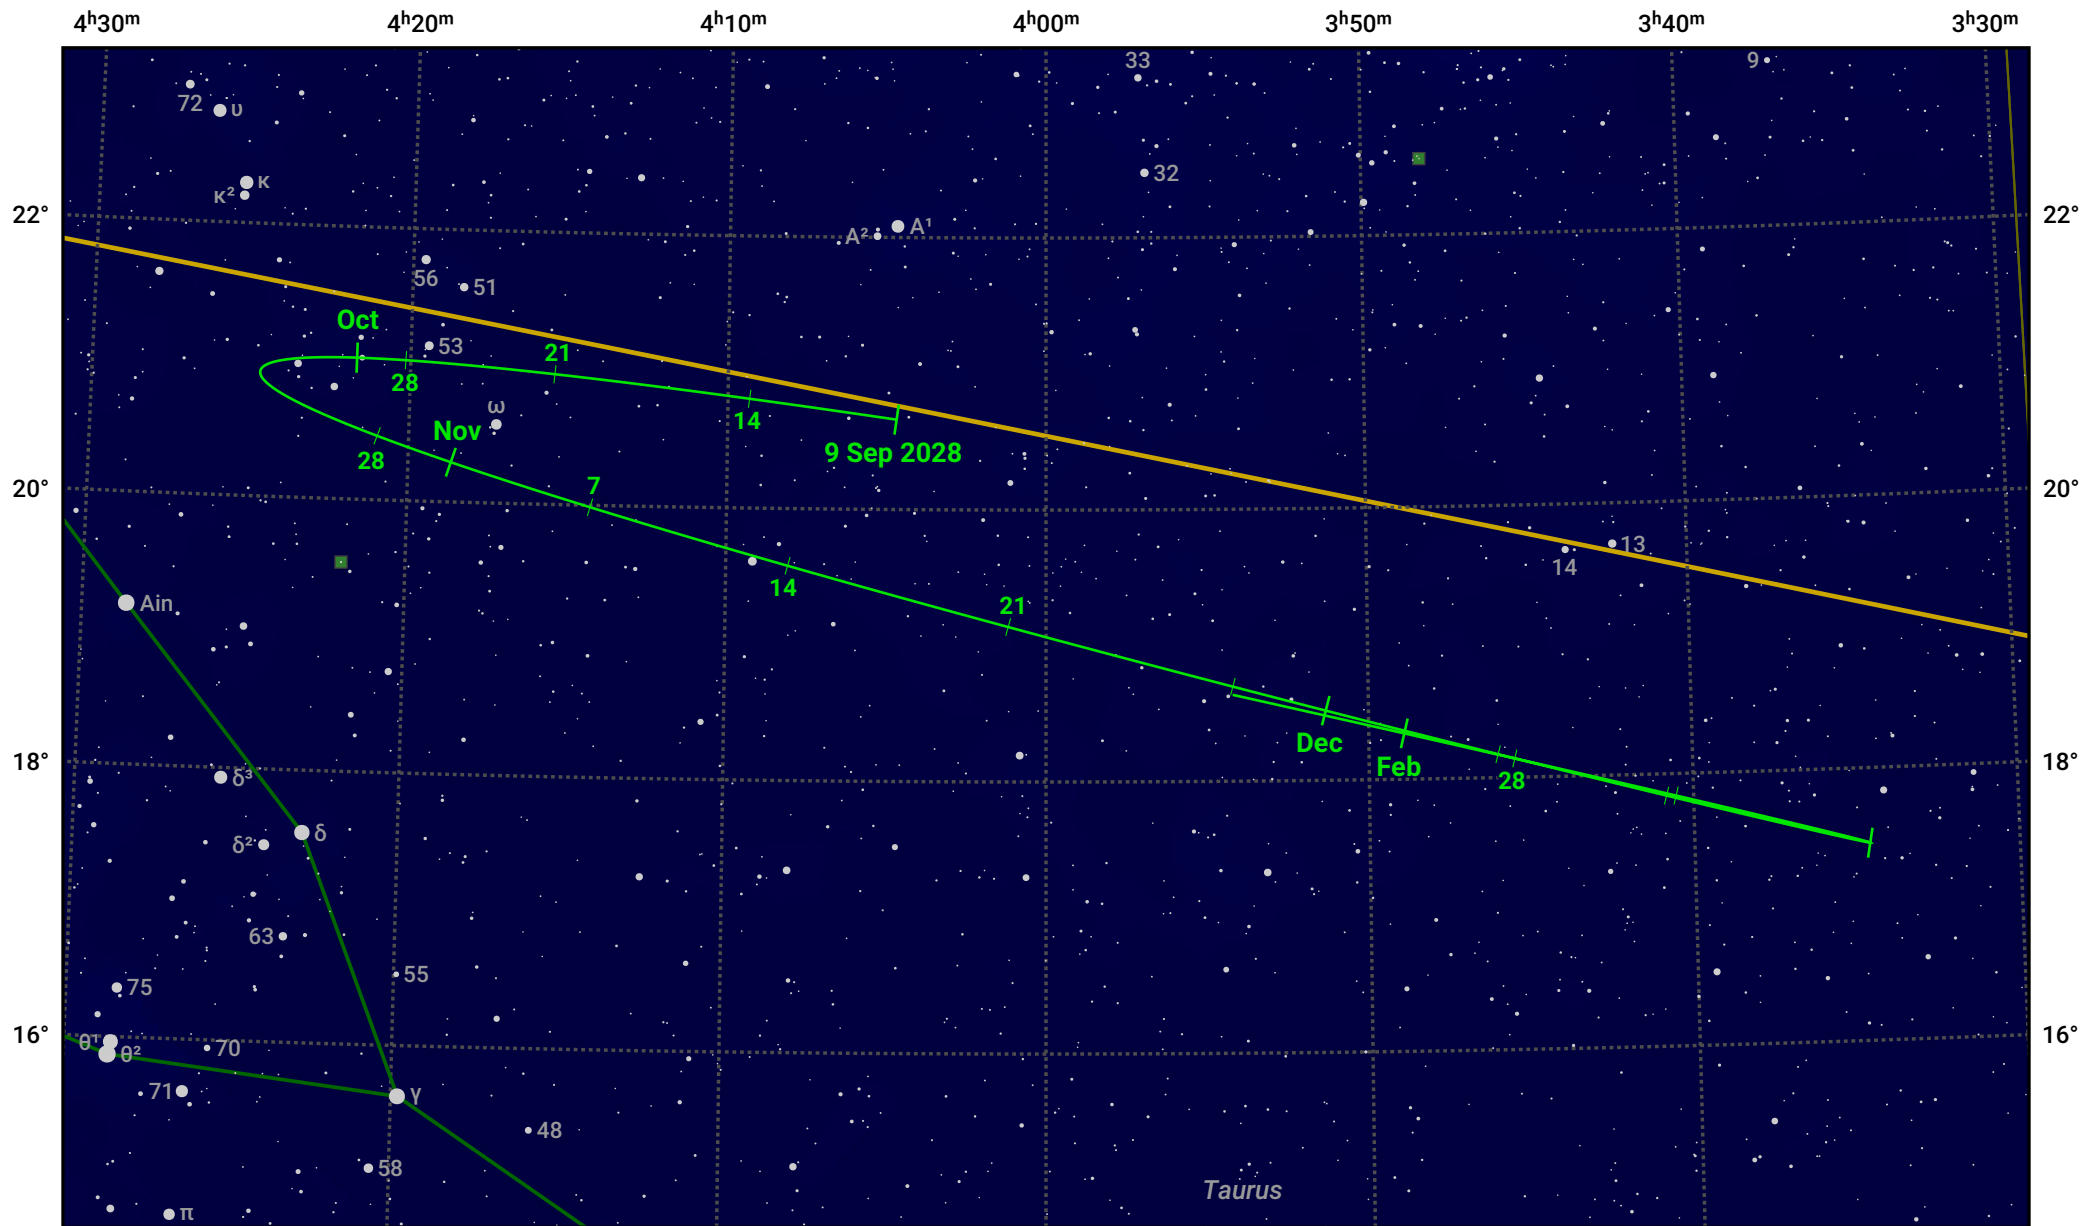

The path of Asteroid 19 Fortuna around opposition on 23 Nov 2028

© Dominic Ford 2011–2024. Date markers placed at midnight UTC. Downloaded from <https://in-the-sky.org>

Magnitude scale: 11.0 10.0 9.0 8.0 7.0 6.0 5.0 4.0 3.0

— Ecliptic Plane

Galaxy Bright nebula Open cluster Globular cluster

Date	Mag	Phase
2028 Oct 1	10.9	95%
2028 Oct 26	10.3	98%
2028 Nov 1	10.1	99%
2028 Dec 1	9.7	100%
2029 Jan 1	10.7	97%
2029 Jan 24	11.3	95%
2029 Feb 1	11.5	95%