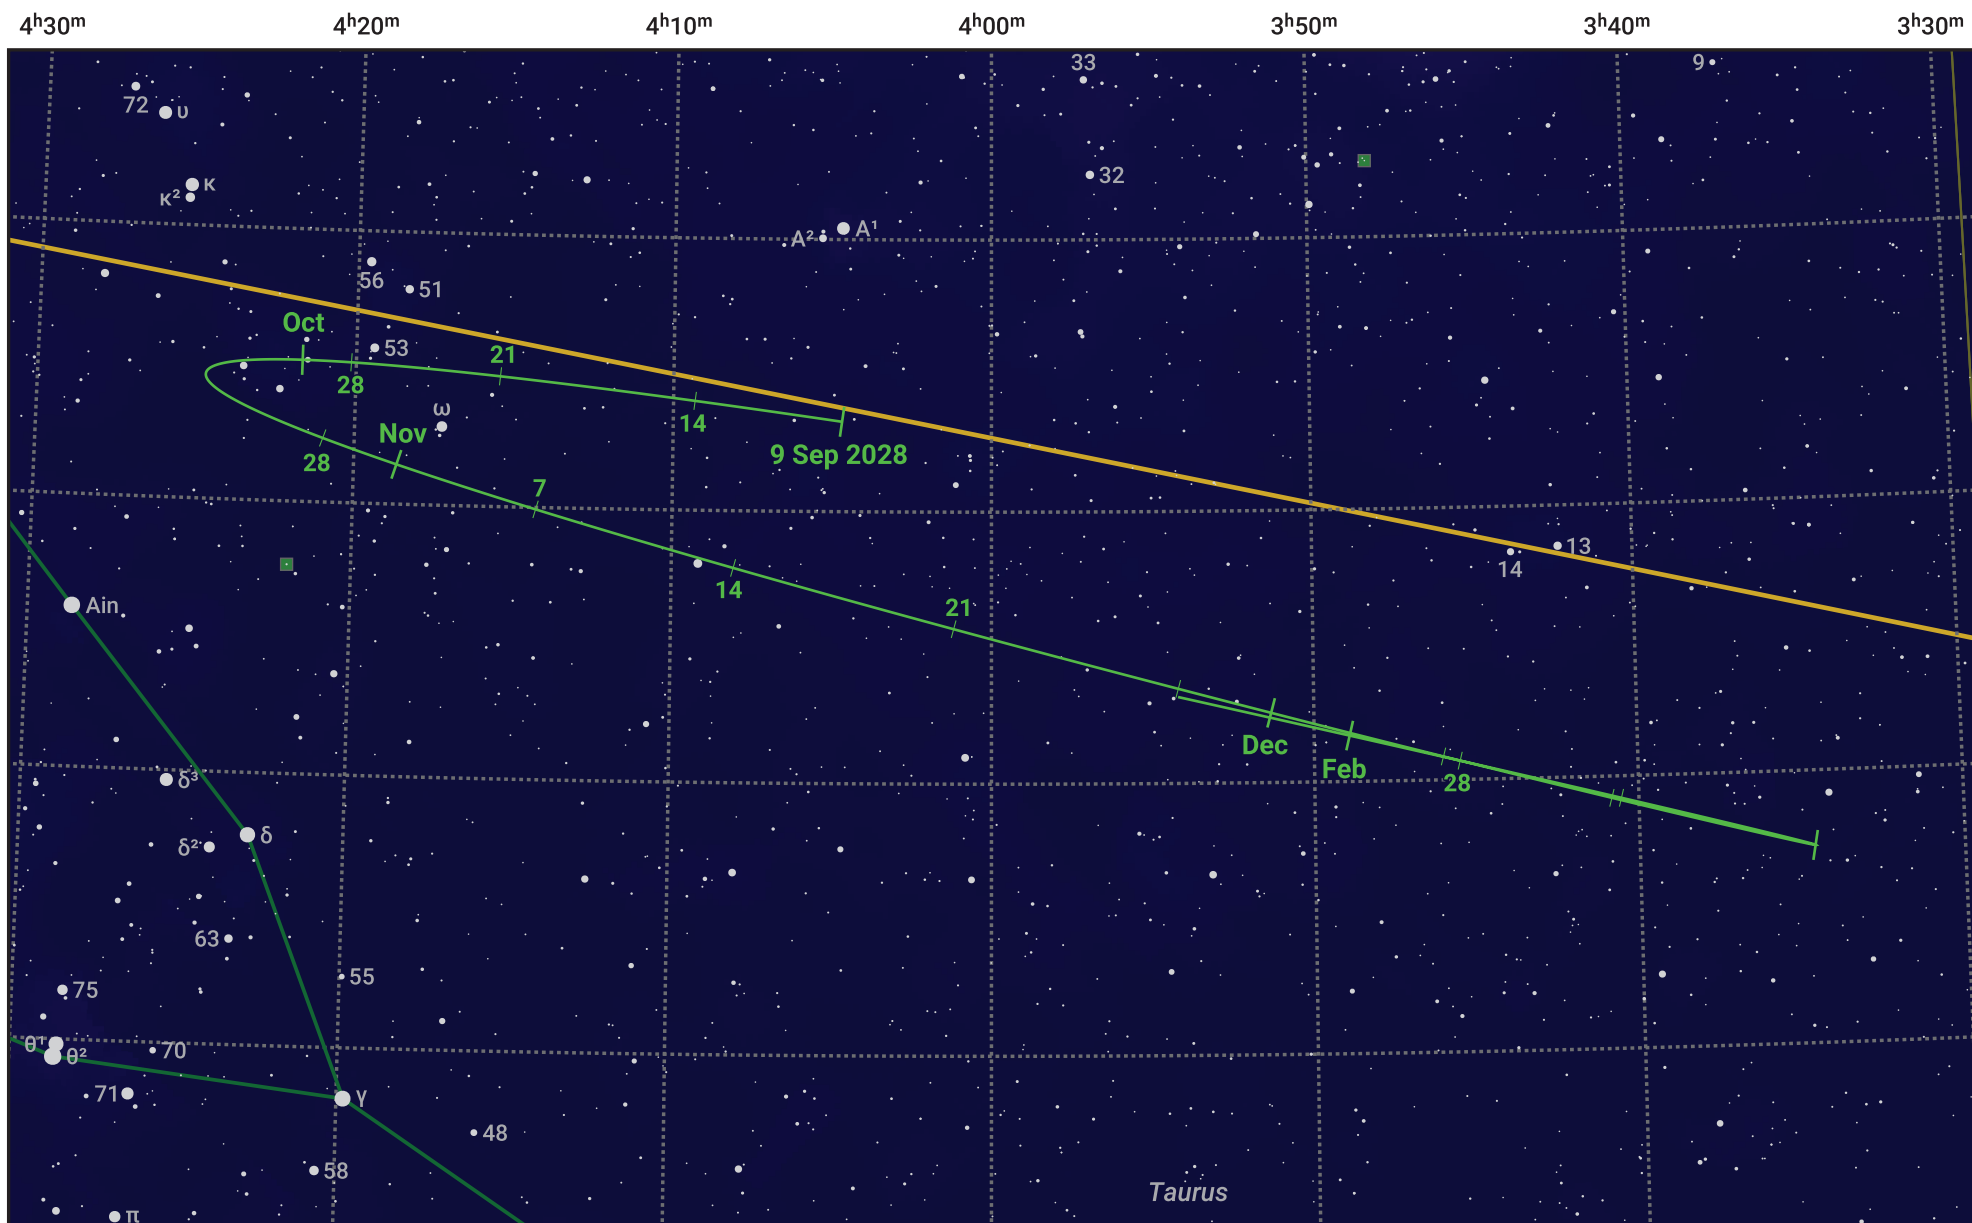

The path of Asteroid 19 Fortuna around opposition on 23 Nov 2028

© Dominic Ford 2011–2024. Date markers placed at midnight UTC. Downloaded from <https://in-the-sky.org>

Magnitude scale: 11.0 10.0 9.0 8.0 7.0 6.0 5.0 4.0 3.0

- Ecliptic Plane
- Galaxy
- Bright nebula
- Open cluster
- Globular cluster

Date	Mag	Phase
2028 Oct 1	10.9	95%
2028 Oct 26	10.3	98%
2028 Nov 1	10.1	99%
2028 Dec 1	9.7	100%
2029 Jan 1	10.7	97%
2029 Jan 24	11.3	95%
2029 Feb 1	11.5	95%