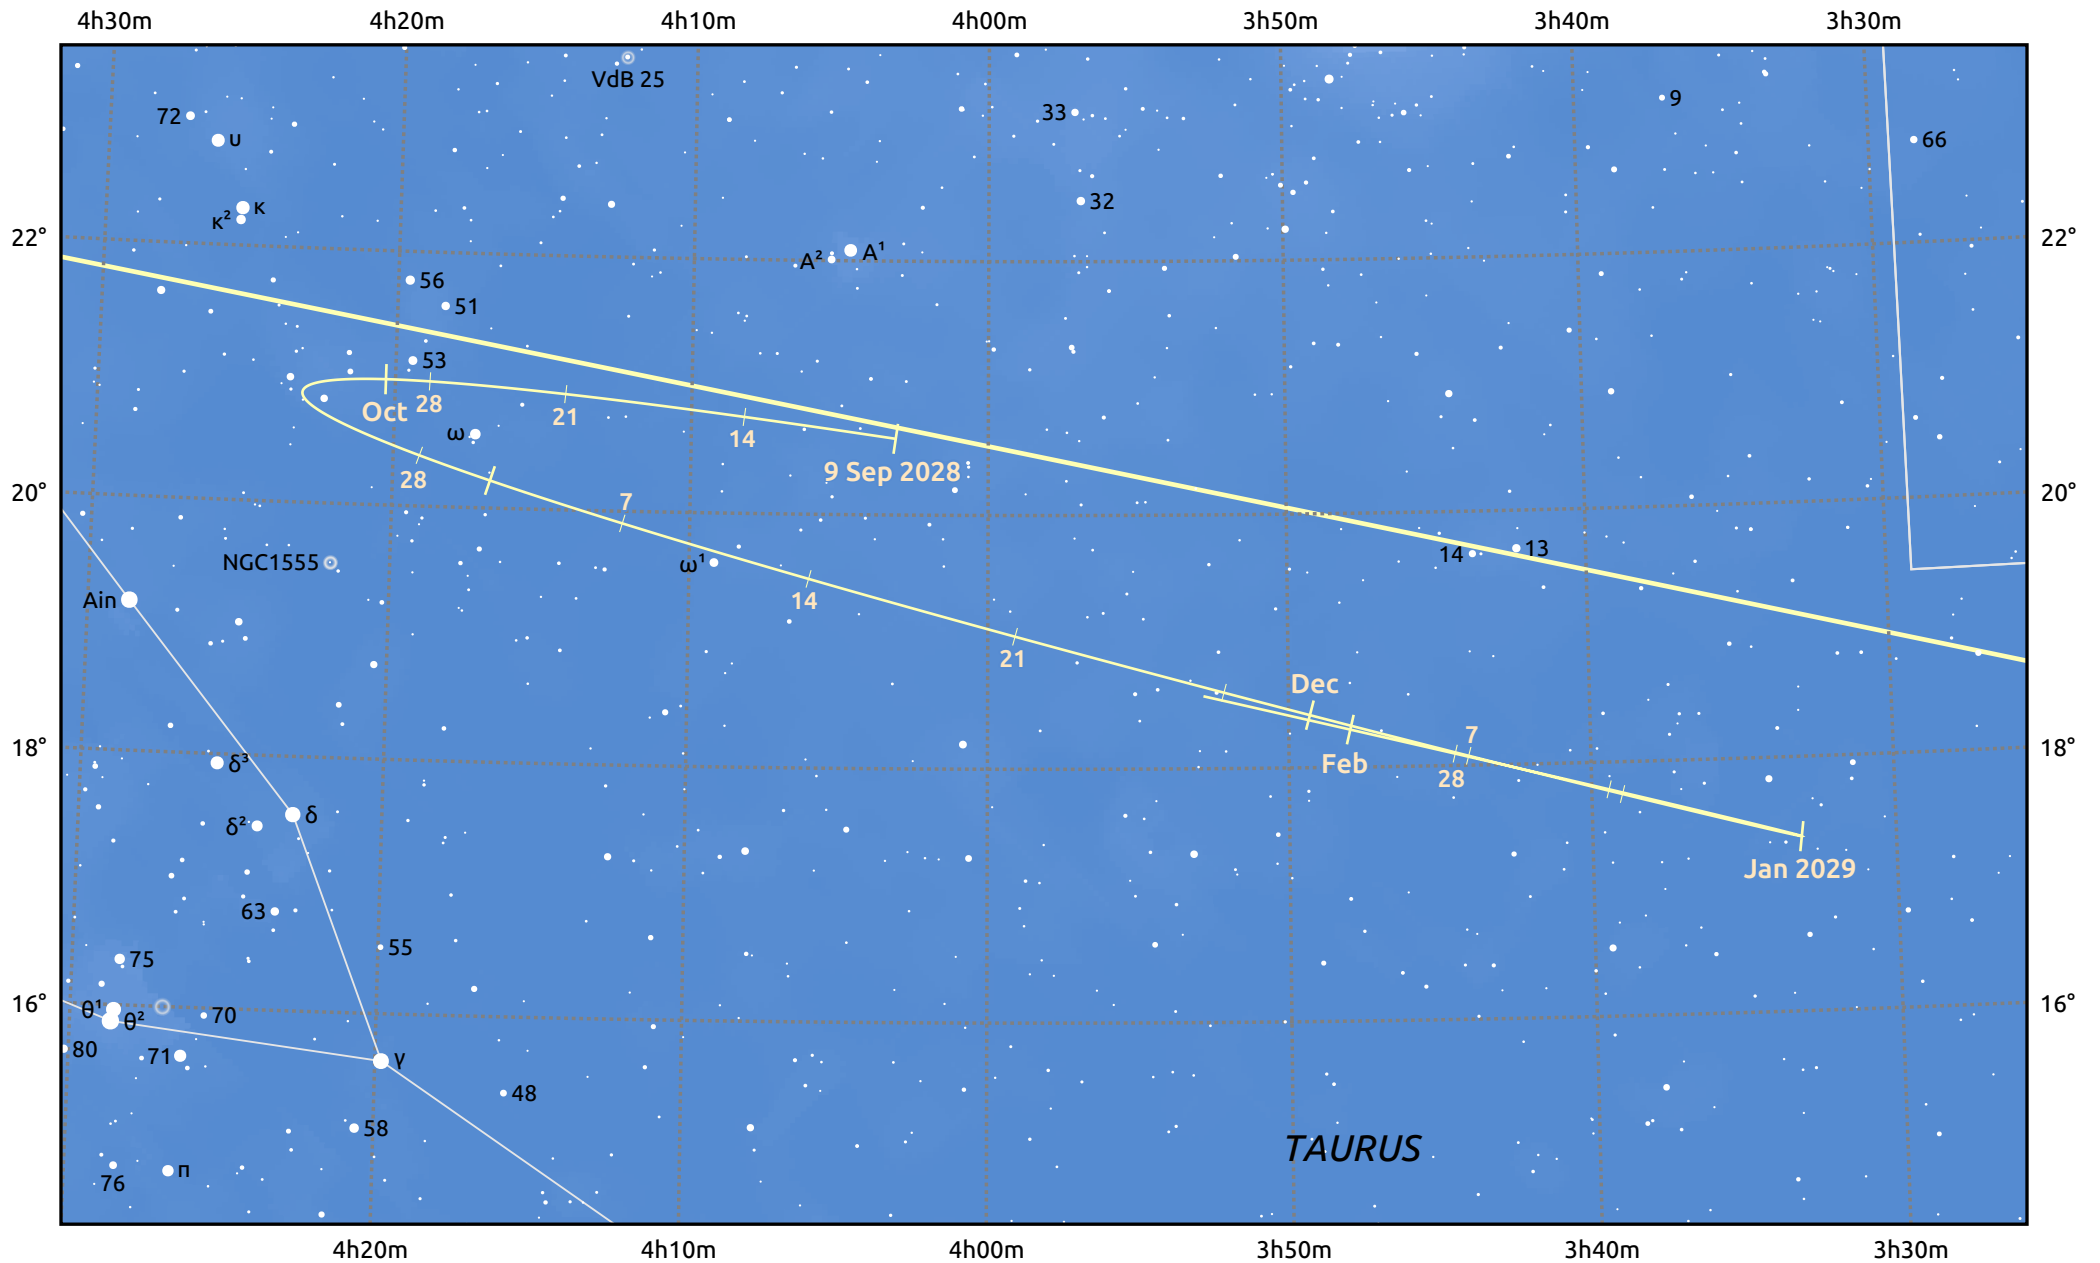

The path of Asteroid 19 Fortuna around opposition on 23 Nov 2028

© Dominic Ford 2011–2025. Date markers placed at midnight UTC. Downloaded from <https://in-the-sky.org>

Magnitude scale: 10.0 9.0 8.0 7.0 6.0 5.0 4.0 3.0

— Ecliptic Plane

Galaxy Bright nebula Open cluster Globular cluster Planetary nebula

Date	Mag	Phase
2028 Oct 1	10.9	95%
2028 Oct 25	10.3	98%
2028 Nov 1	10.1	99%
2028 Dec 1	9.7	100%
2029 Jan 1	10.7	97%
2029 Jan 24	11.3	95%
2029 Feb 1	11.5	95%