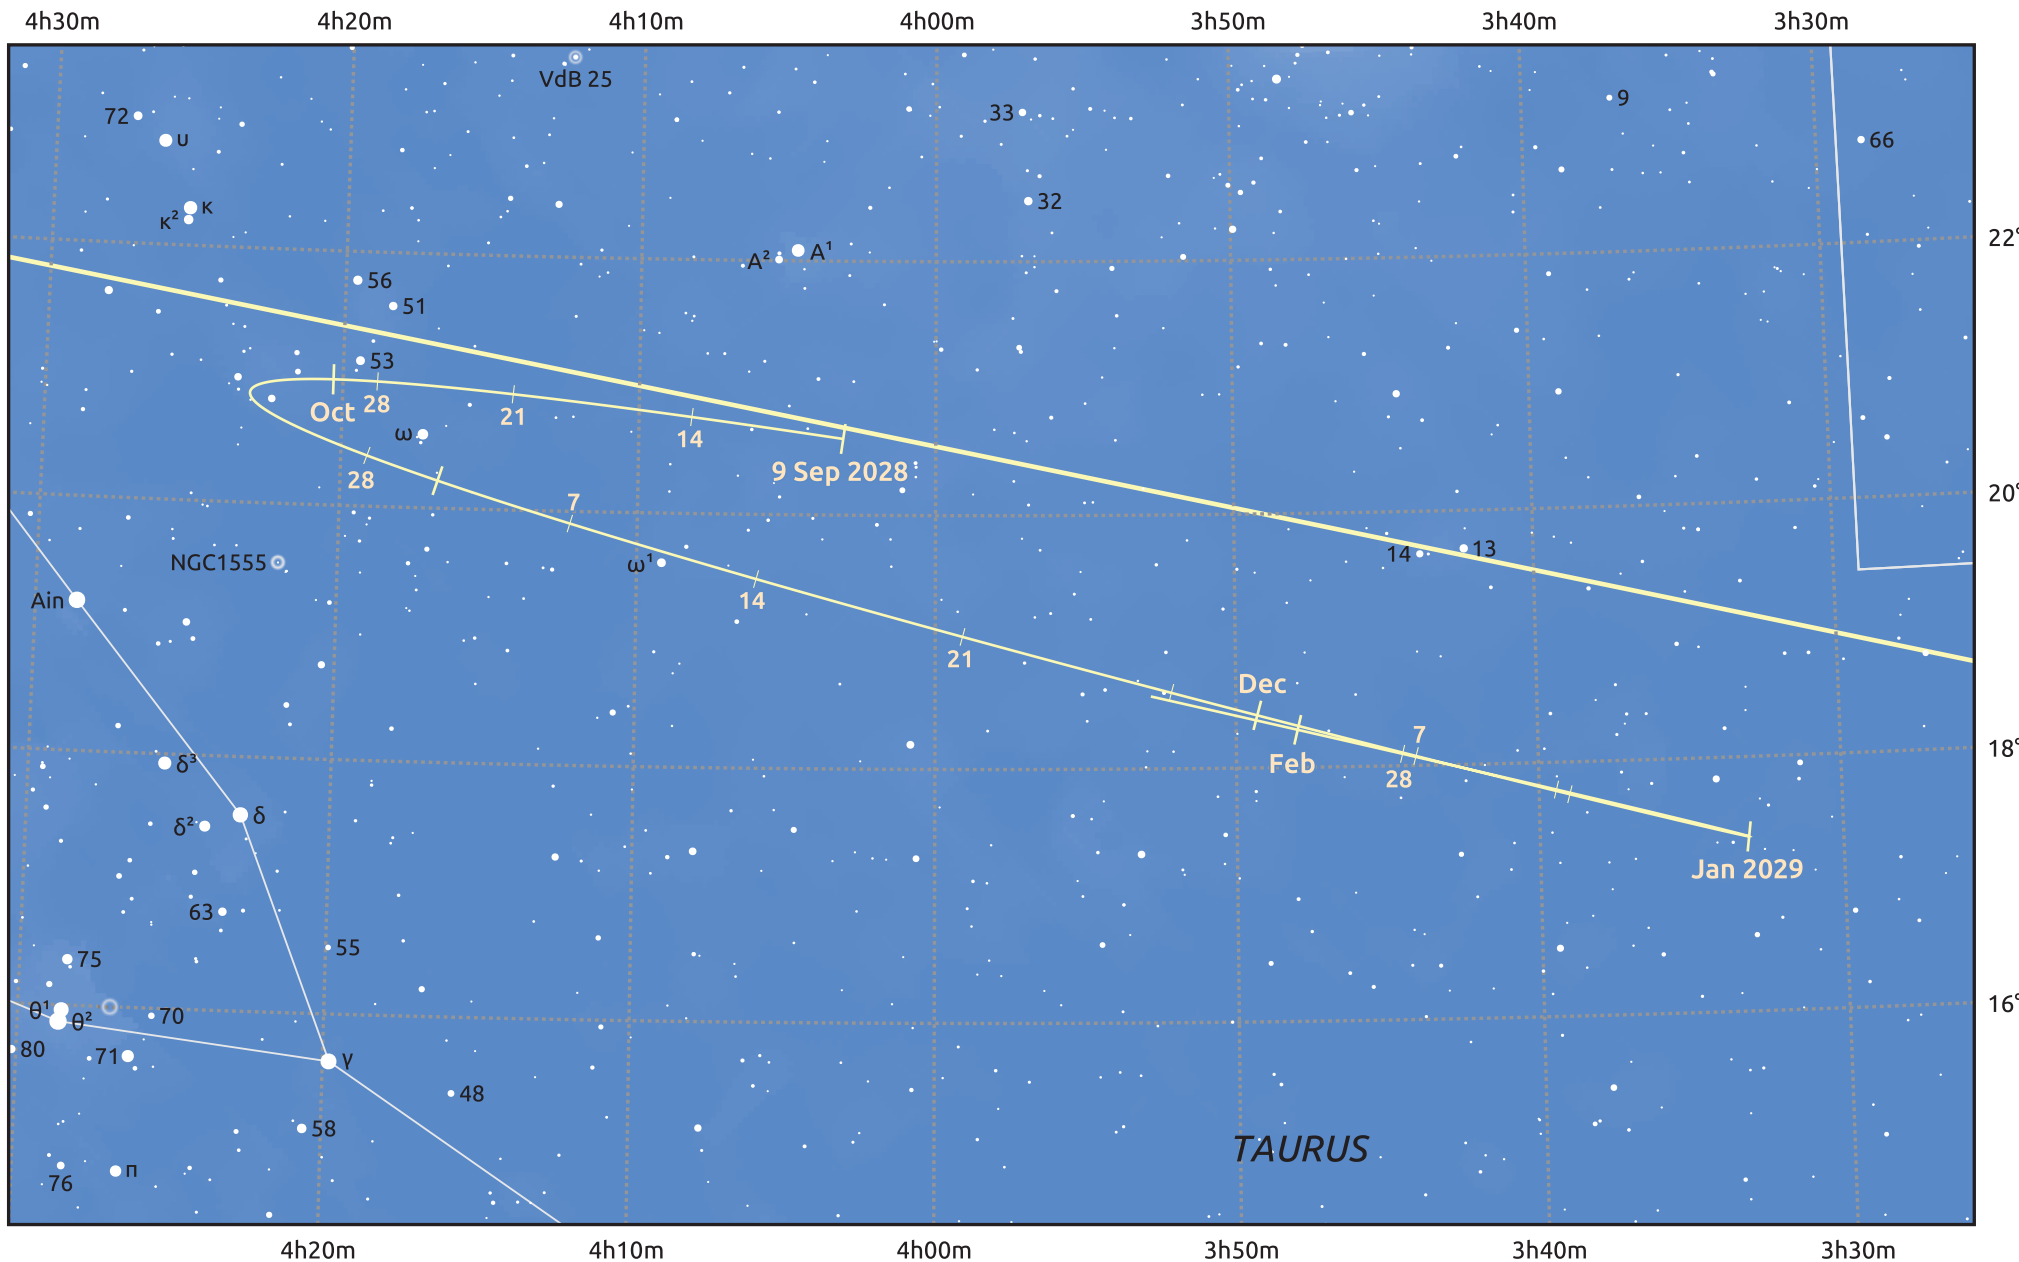

# The path of Asteroid 19 Fortuna around opposition on 23 Nov 2028

© Dominic Ford 2011–2025. Date markers placed at midnight UTC. Downloaded from <https://in-the-sky.org>

Magnitude scale: 10.0 9.0 8.0 7.0 6.0 5.0 4.0 3.0

— Ecliptic Plane

Galaxy    Bright nebula    Open cluster    Globular cluster    Planetary nebula

Date	Mag	Phase
2028 Oct 1	10.9	95%
2028 Oct 25	10.3	98%
2028 Nov 1	10.1	99%
2028 Dec 1	9.7	100%
2029 Jan 1	10.7	97%
2029 Jan 24	11.3	95%
2029 Feb 1	11.5	95%