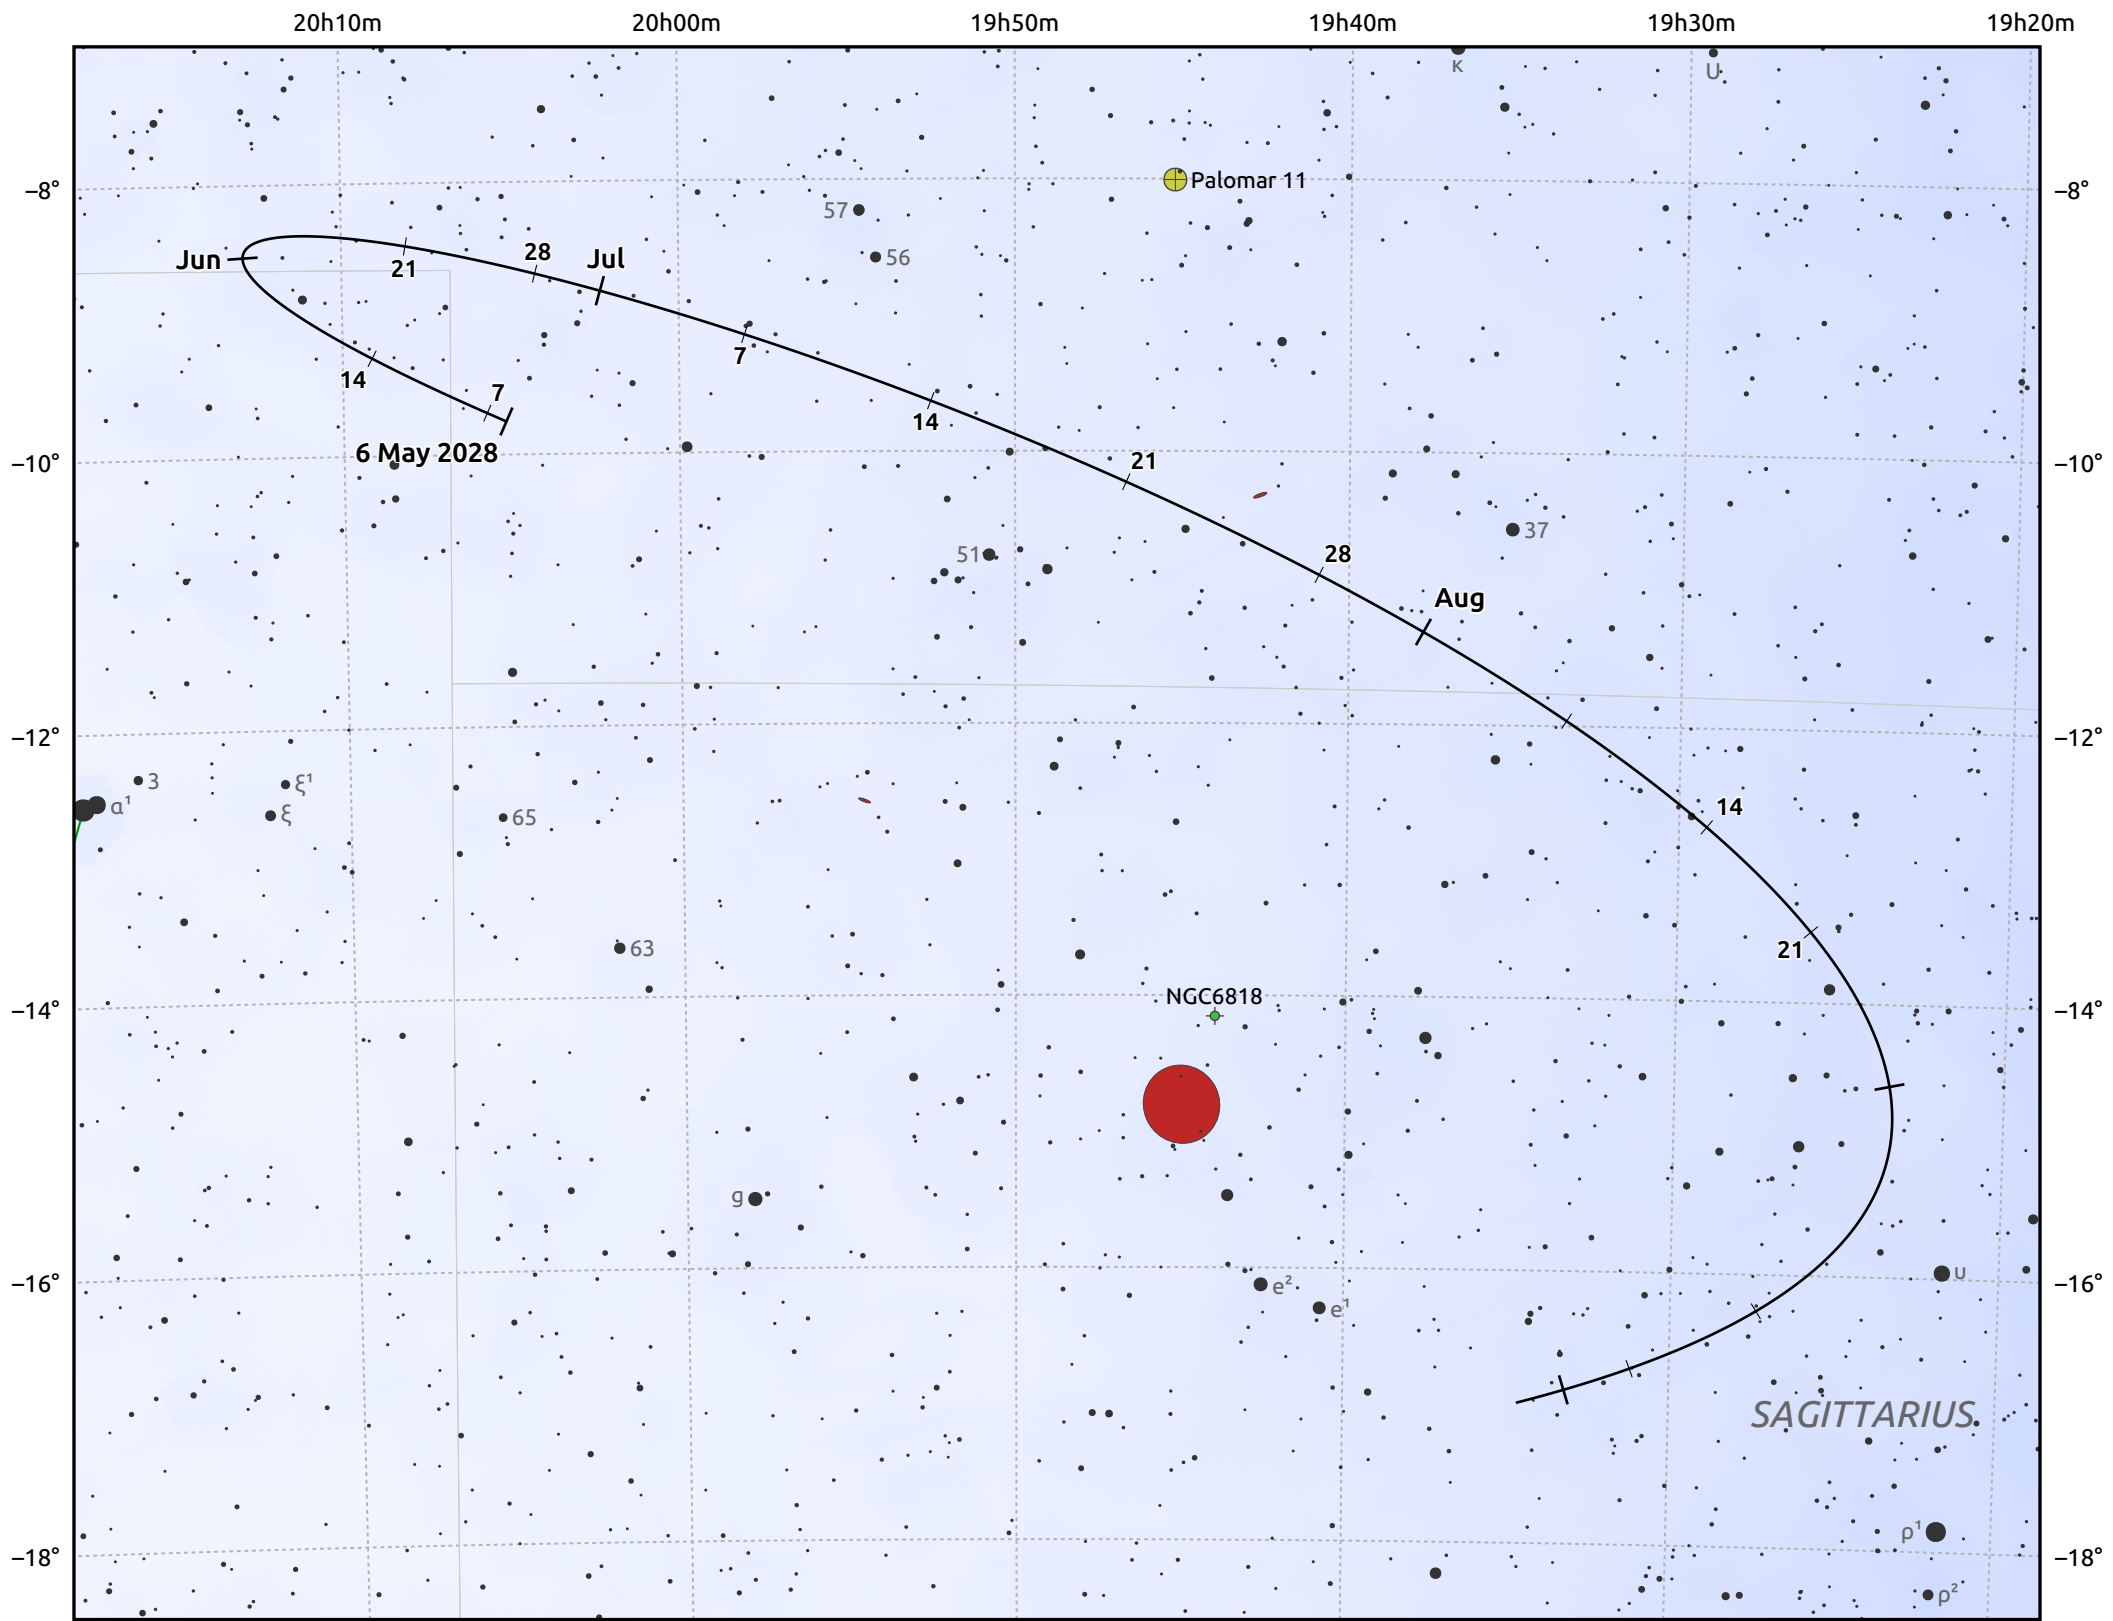

# The path of Asteroid 39 Laetitia around opposition on 20 Jul 2028

© Dominic Ford 2011–2026. Date markers placed at midnight UTC. Downloaded from <https://in-the-sky.org>

Magnitude scale: 10.0 9.0 8.0 7.0 6.0 5.0 4.0 3.0

— Ecliptic Plane

Galaxy Bright nebula Open cluster Globular cluster Planetary nebula

Date	Mag
2028 Jun 1	10.5
2028 Jun 26	10.0
2028 Jul 1	9.8
2028 Aug 1	9.6
2028 Sep 1	10.2
2028 Oct 1	10.7