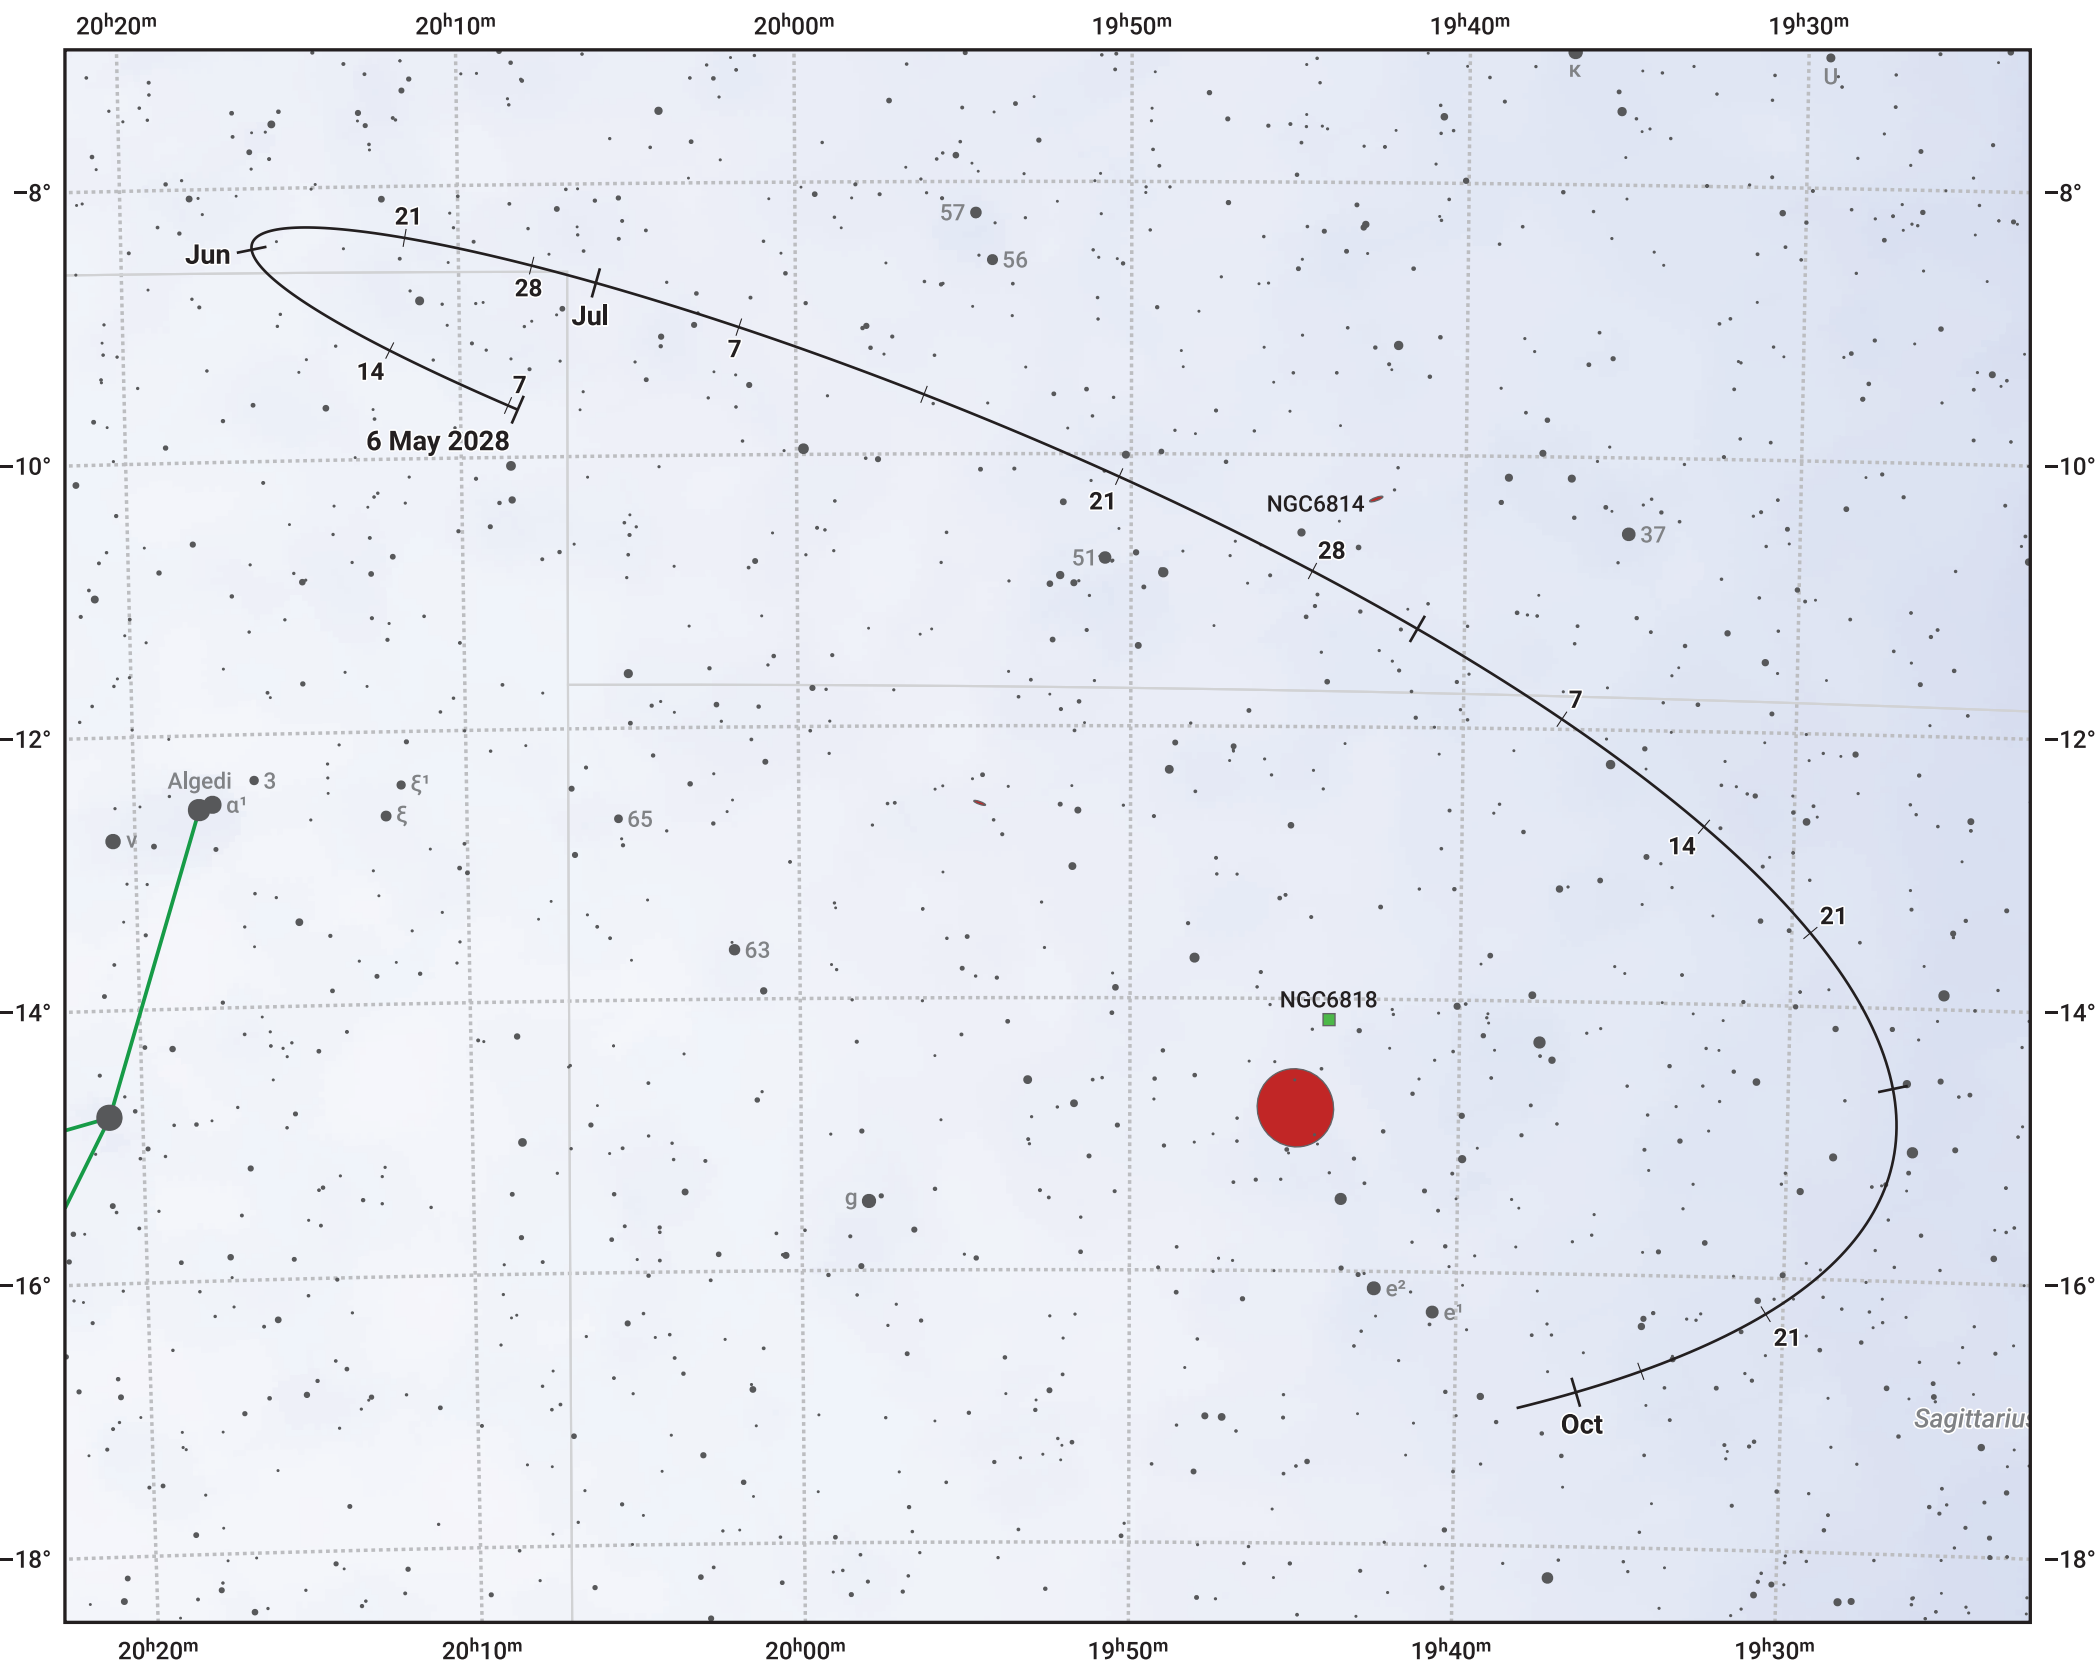

The path of Asteroid 39 Laetitia around opposition on 20 Jul 2028

© Dominic Ford 2011–2024. Date markers placed at midnight UTC. Downloaded from <https://in-the-sky.org>

Magnitude scale: 10.0 9.0 8.0 7.0 6.0 5.0 4.0 3.0

— Ecliptic Plane

Galaxy Bright nebula Open cluster Globular cluster

Date	Mag
2028 Jun 1	10.5
2028 Jun 26	10.0
2028 Jul 1	9.8
2028 Aug 1	9.6
2028 Sep 1	10.2
2028 Oct 1	10.7