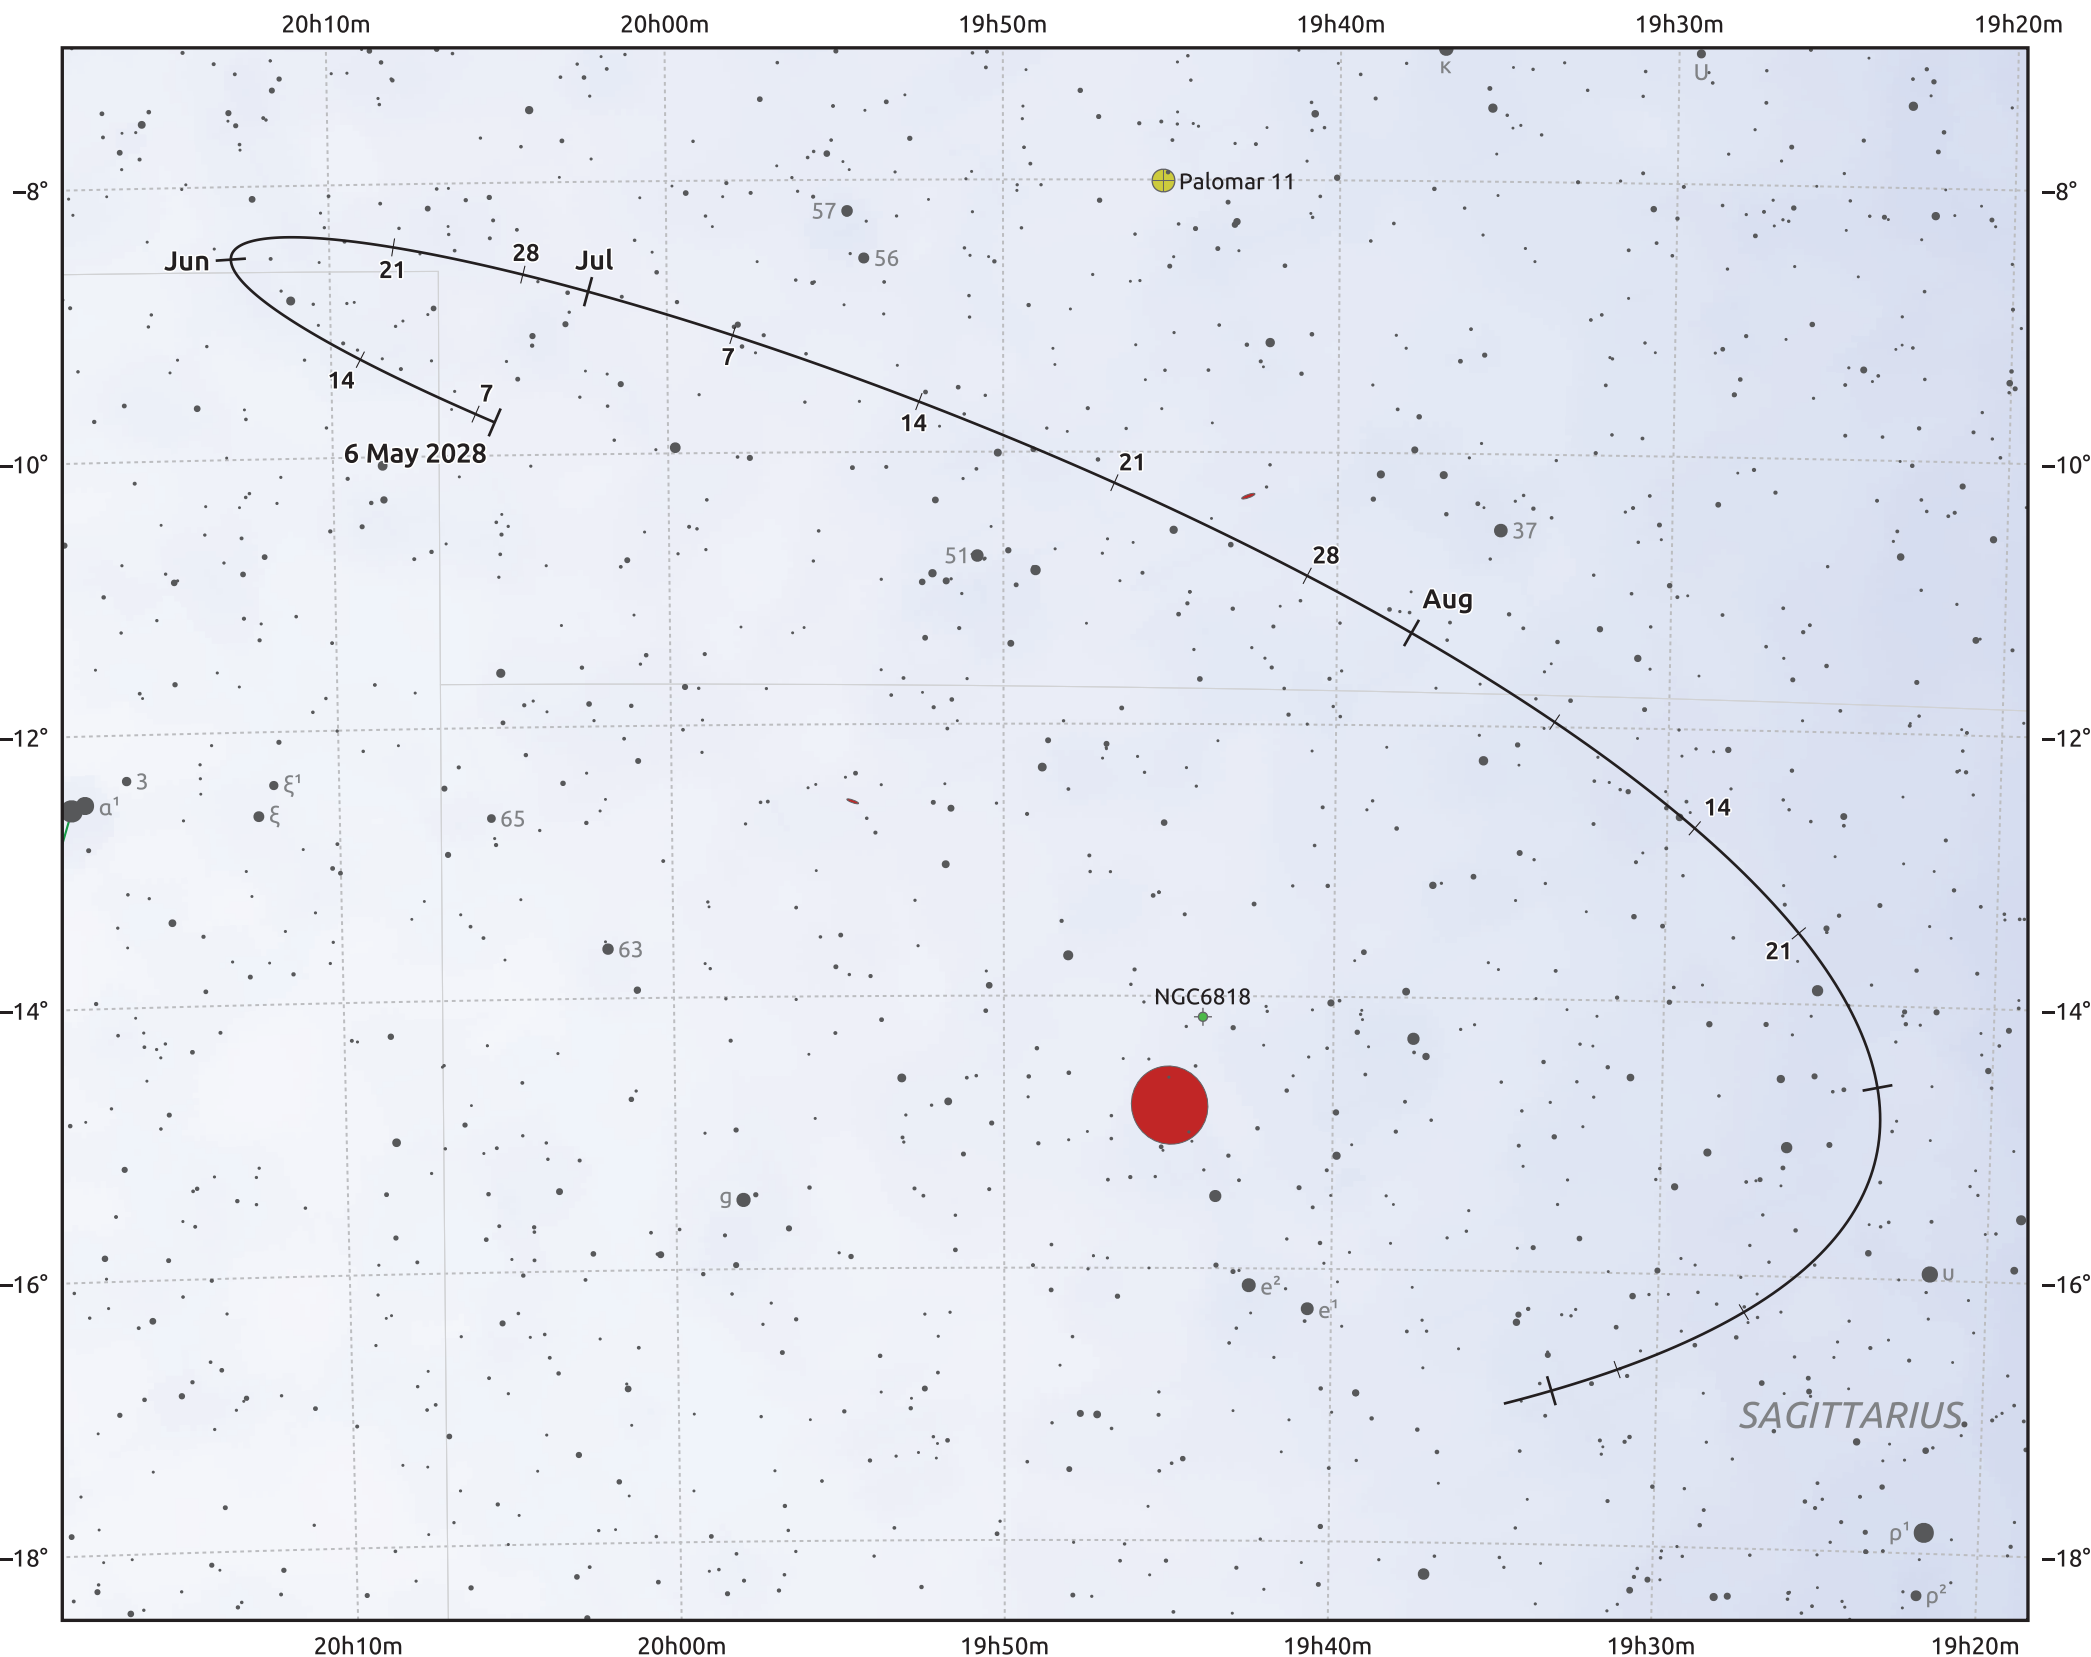

The path of Asteroid 39 Laetitia around opposition on 20 Jul 2028

© Dominic Ford 2011–2026. Date markers placed at midnight UTC. Downloaded from <https://in-the-sky.org>

Magnitude scale: 10.0 9.0 8.0 7.0 6.0 5.0 4.0 3.0

— Ecliptic Plane

Galaxy Bright nebula Open cluster Globular cluster Planetary nebula

Date	Mag
2028 Jun 1	10.5
2028 Jun 26	10.0
2028 Jul 1	9.8
2028 Aug 1	9.6
2028 Sep 1	10.2
2028 Oct 1	10.7