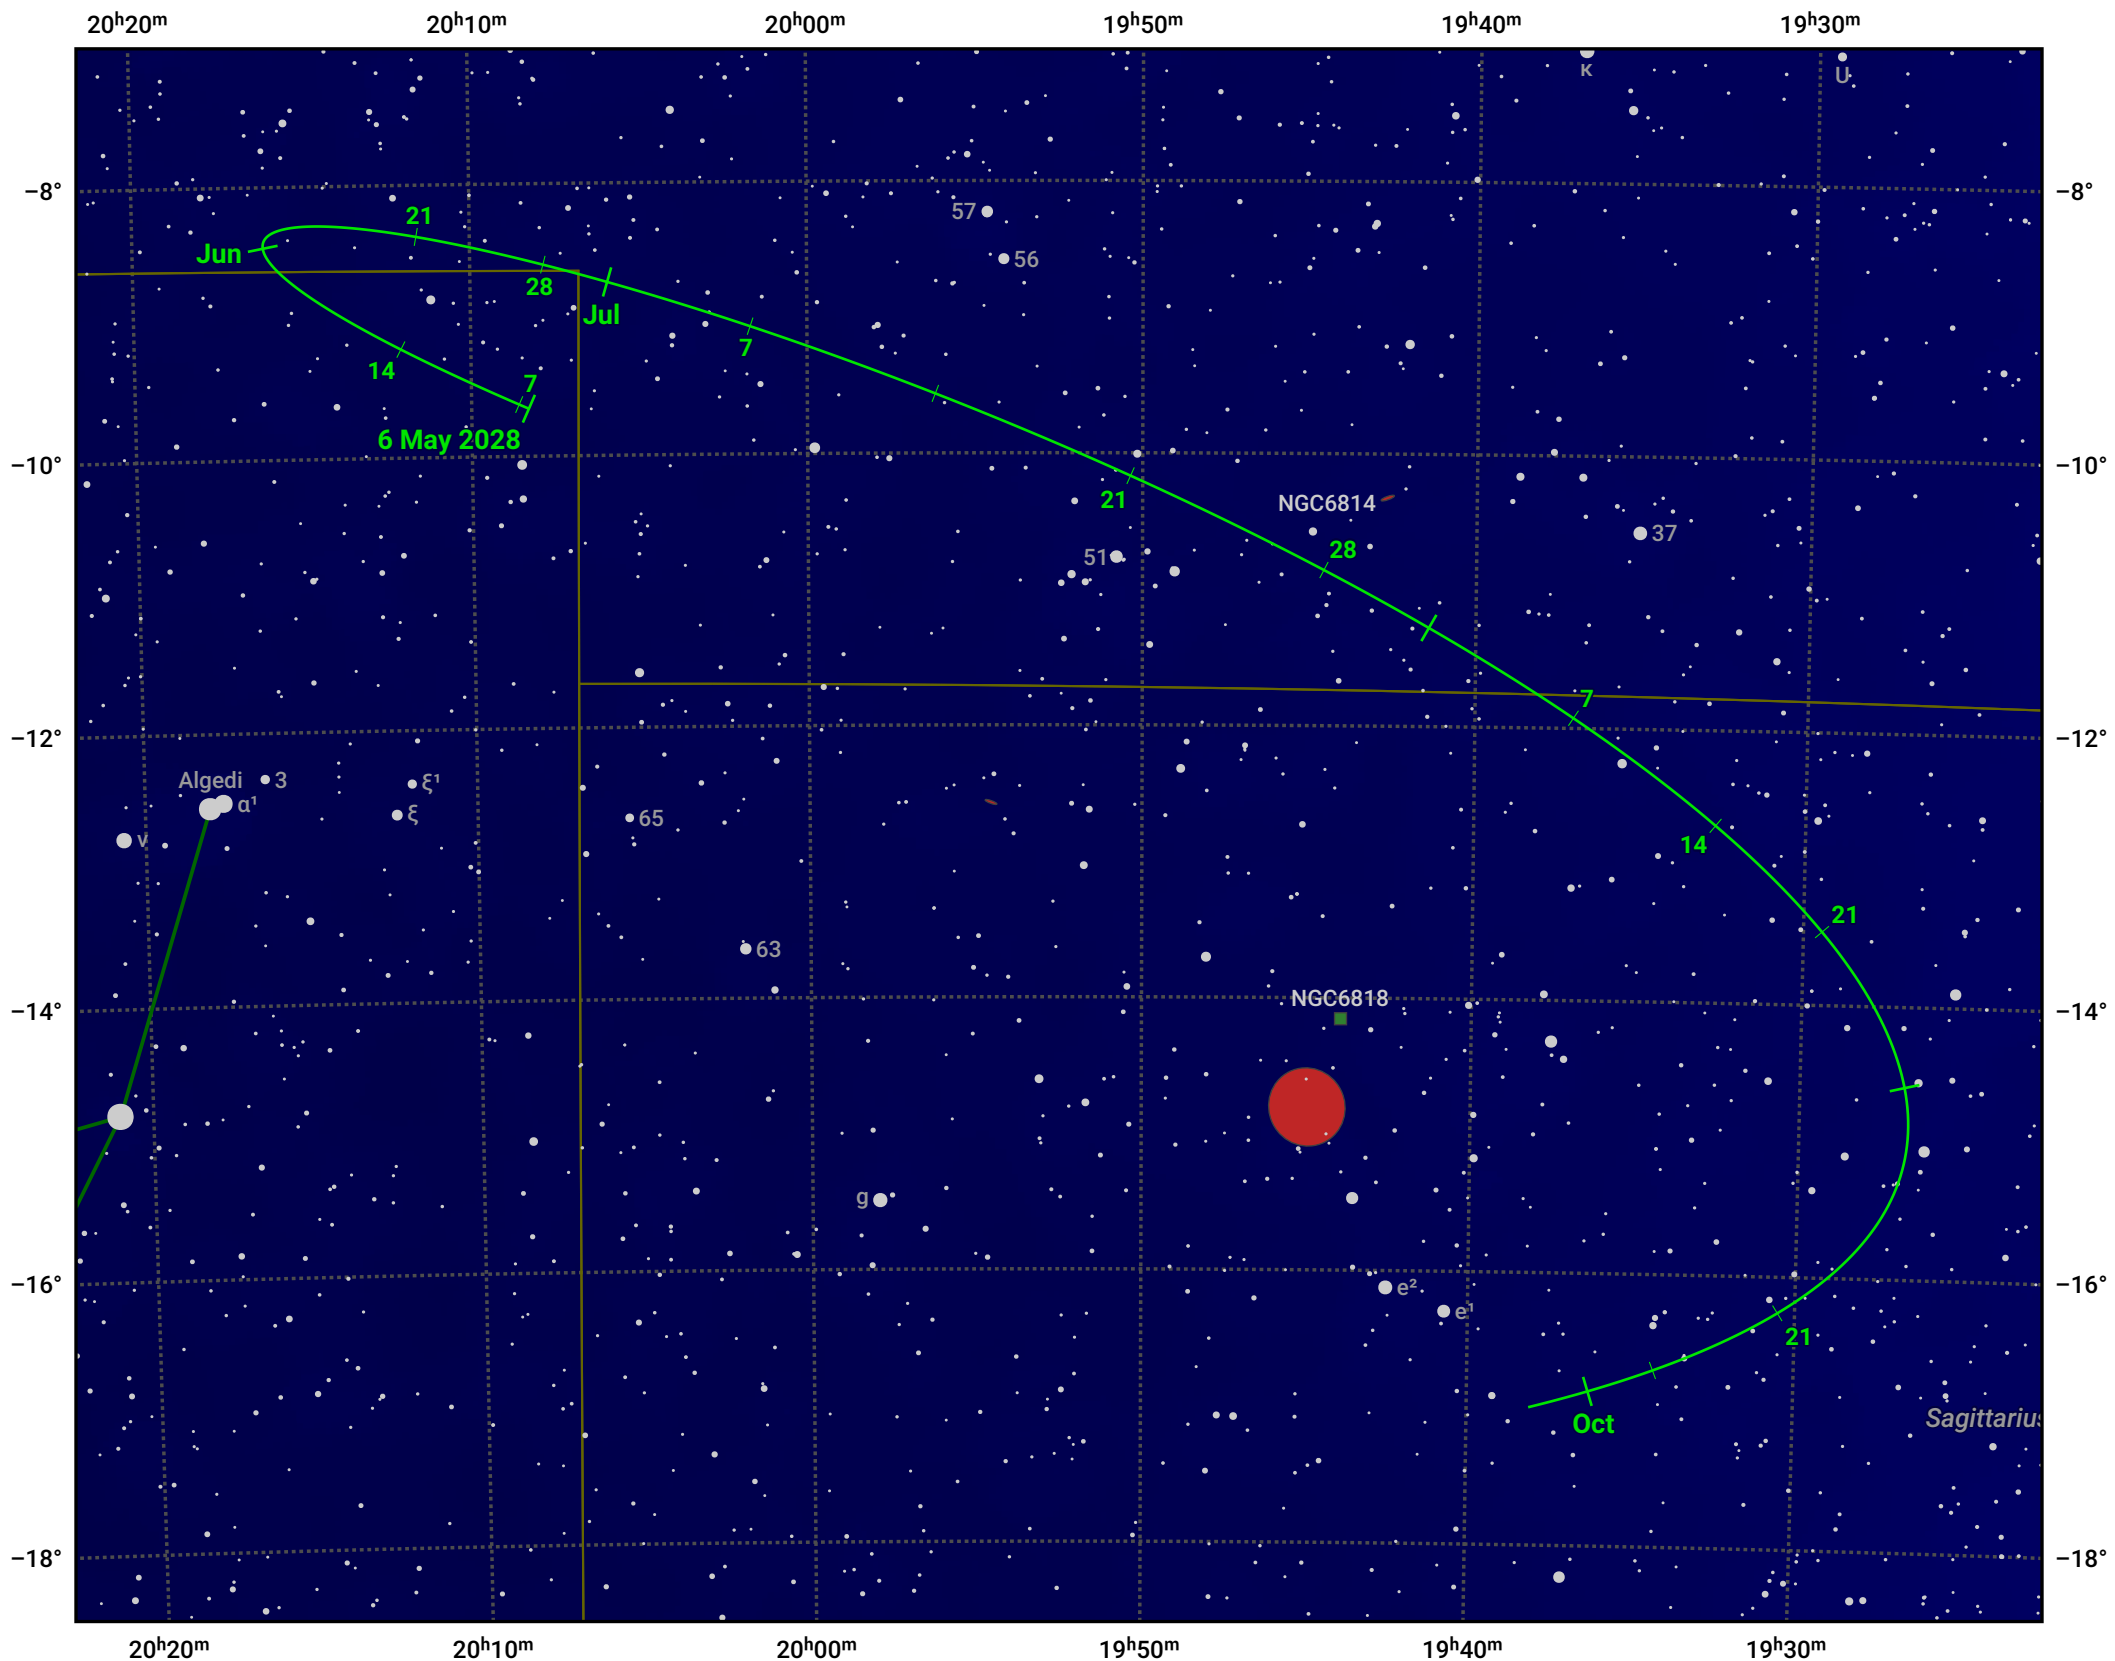

The path of Asteroid 39 Laetitia around opposition on 20 Jul 2028

© Dominic Ford 2011–2024. Date markers placed at midnight UTC. Downloaded from <https://in-the-sky.org>

Magnitude scale: 10.0 9.0 8.0 7.0 6.0 5.0 4.0 3.0

— Ecliptic Plane

Galaxy Bright nebula Open cluster Globular cluster

Date	Mag
2028 Jun 1	10.5
2028 Jun 26	10.0
2028 Jul 1	9.8
2028 Aug 1	9.6
2028 Sep 1	10.2
2028 Oct 1	10.7