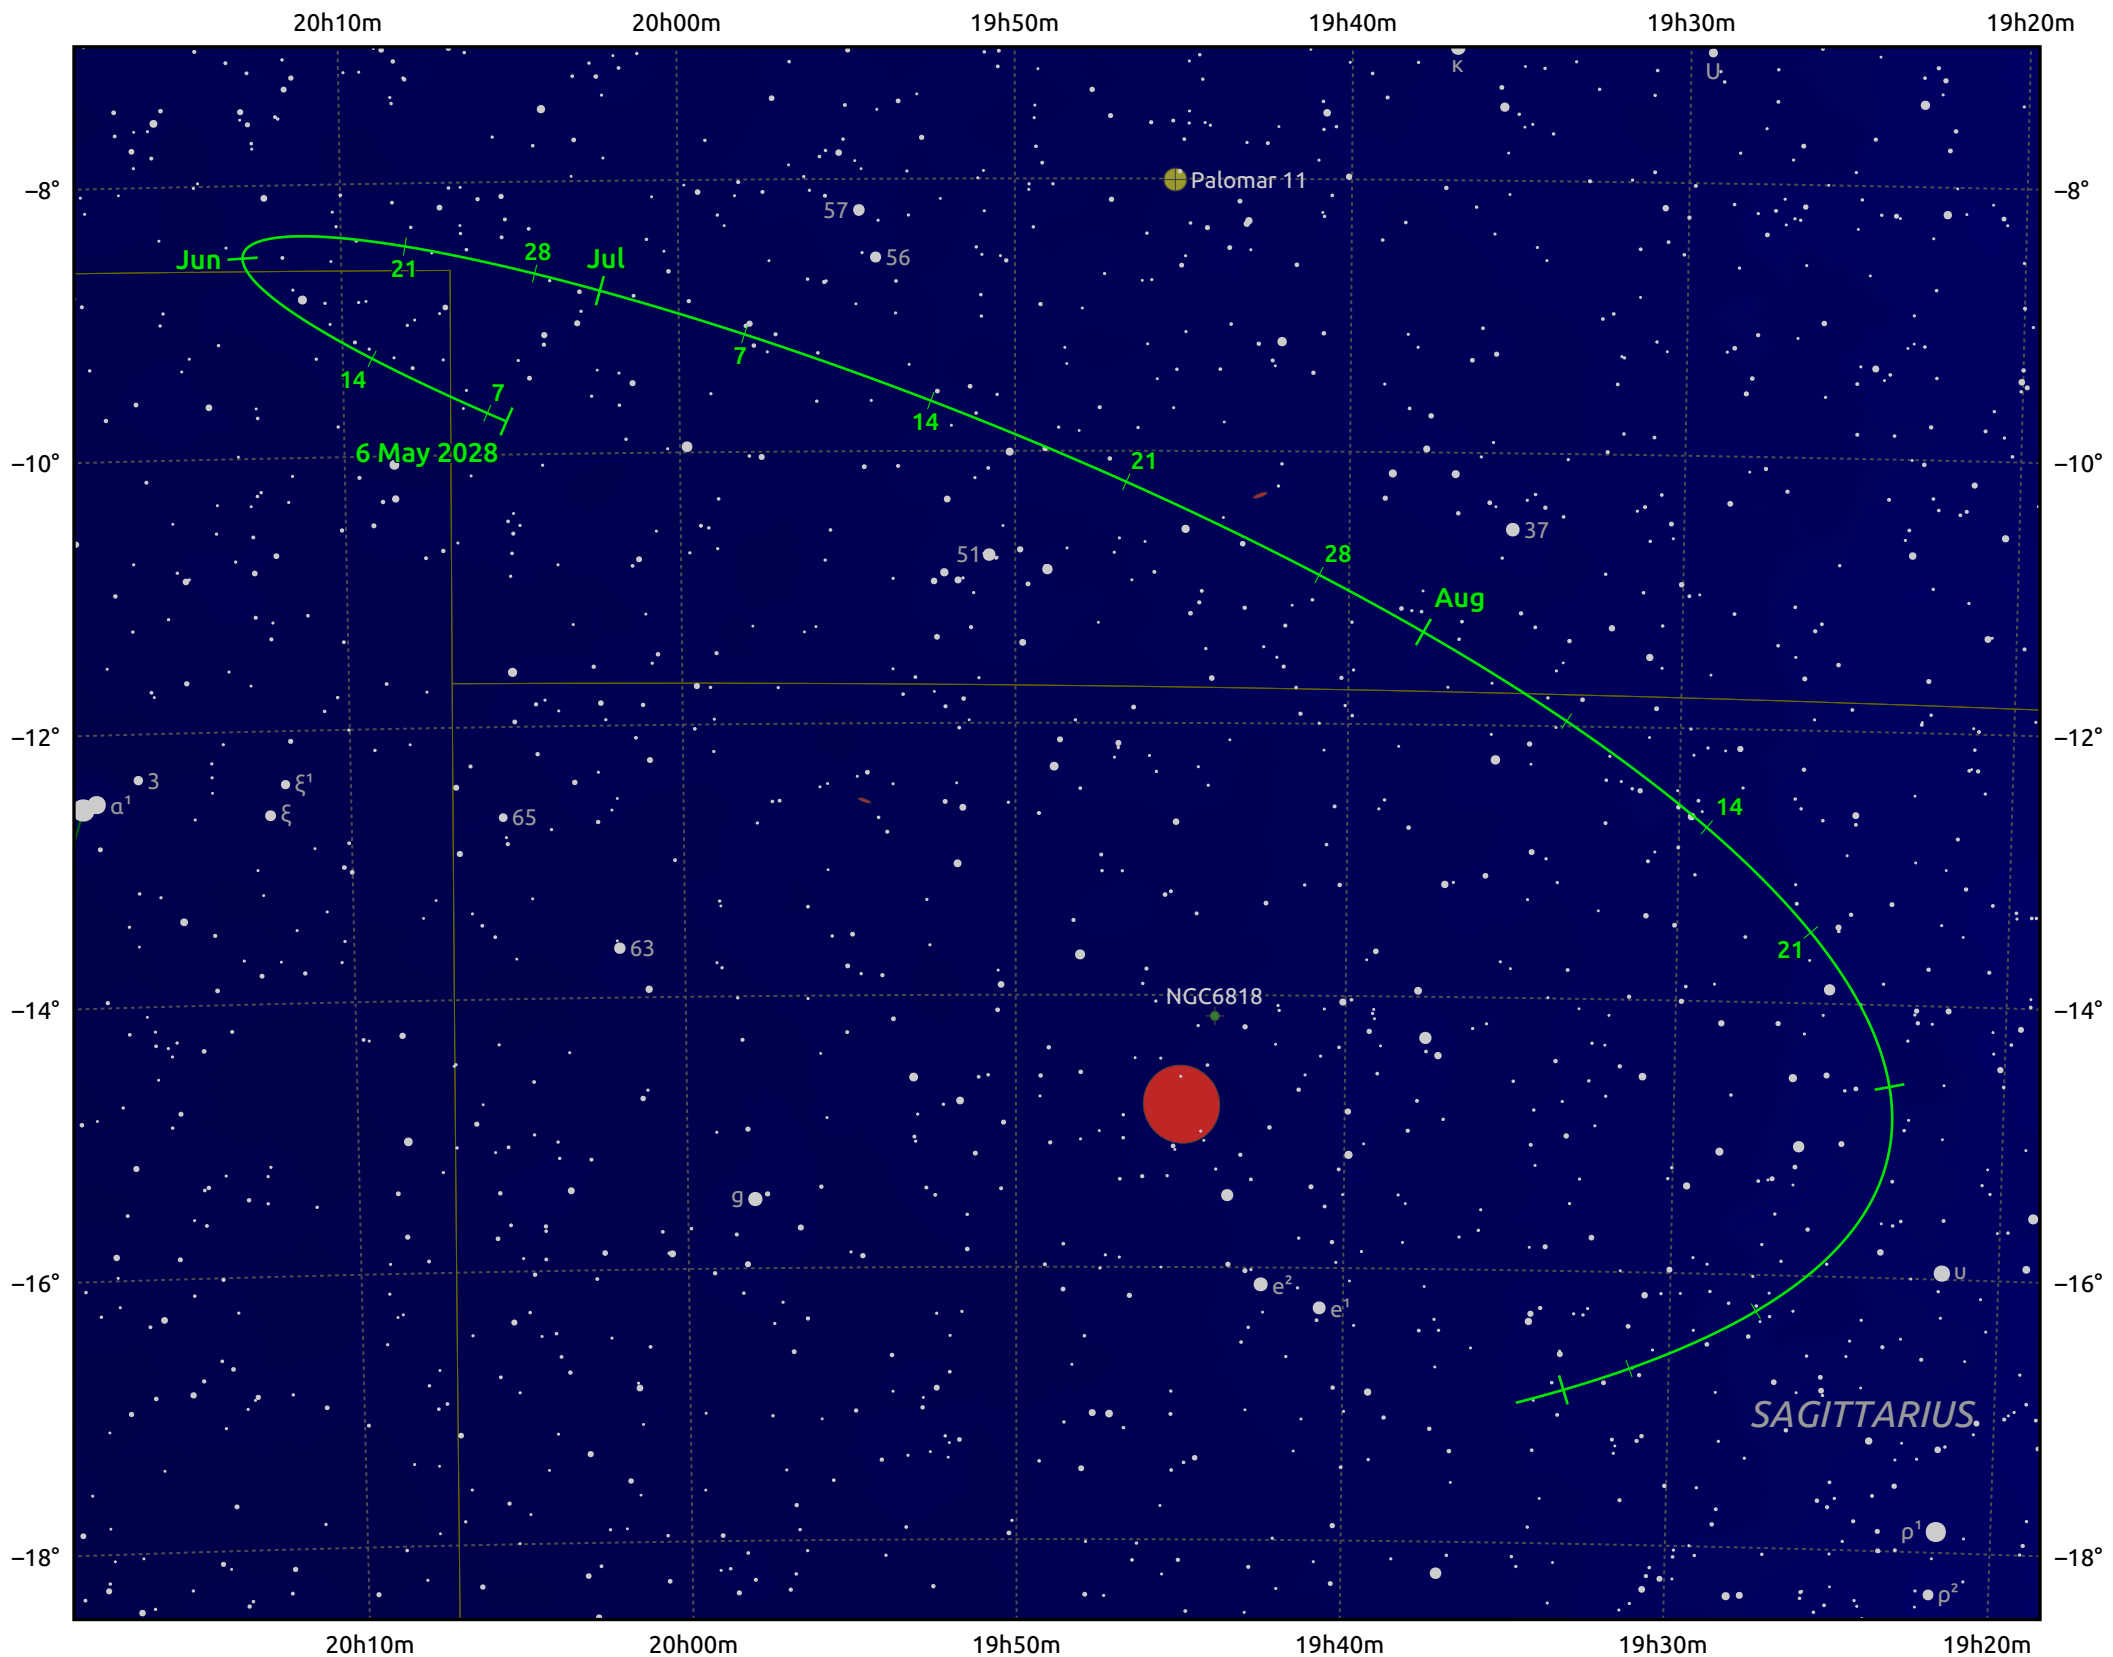

# The path of Asteroid 39 Laetitia around opposition on 20 Jul 2028

© Dominic Ford 2011–2026. Date markers placed at midnight UTC. Downloaded from <https://in-the-sky.org>

Magnitude scale: 10.0 9.0 8.0 7.0 6.0 5.0 4.0 3.0

— Ecliptic Plane

Galaxy    Bright nebula    Open cluster    Globular cluster    Planetary nebula

Date	Mag
2028 Jun 1	10.5
2028 Jun 26	10.0
2028 Jul 1	9.8
2028 Aug 1	9.6
2028 Sep 1	10.2
2028 Oct 1	10.7