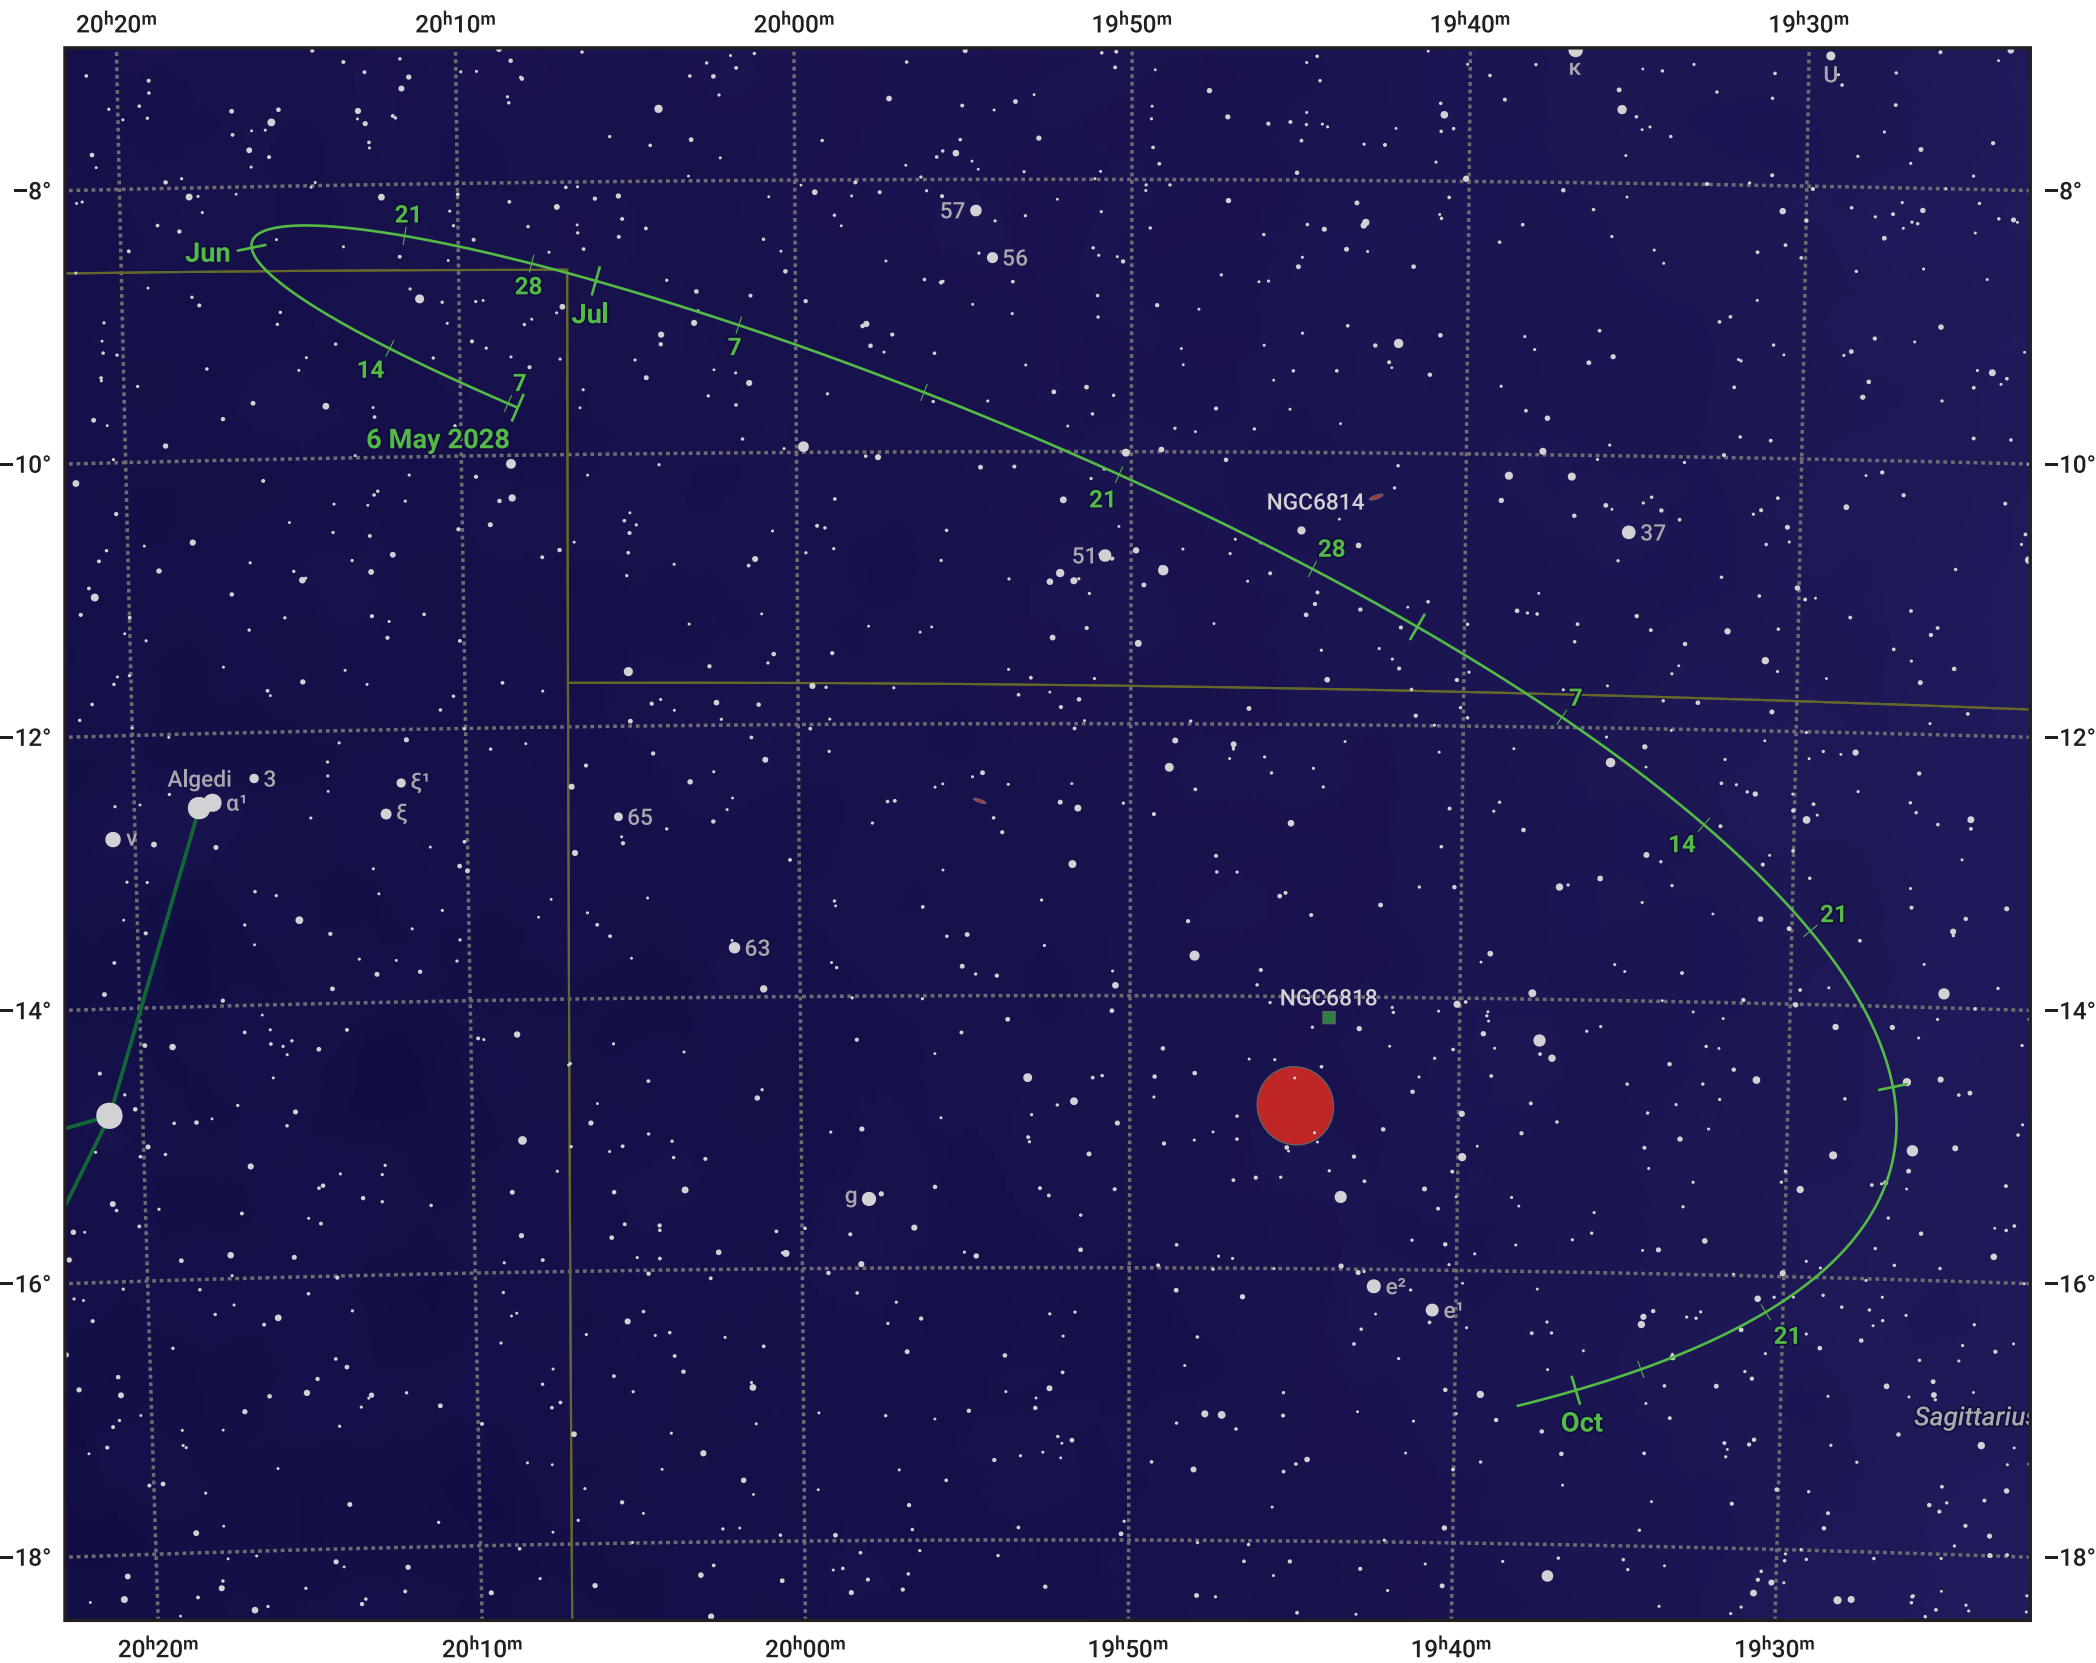

# The path of Asteroid 39 Laetitia around opposition on 20 Jul 2028

© Dominic Ford 2011–2024. Date markers placed at midnight UTC. Downloaded from <https://in-the-sky.org>

Magnitude scale: 10.0 9.0 8.0 7.0 6.0 5.0 4.0 3.0

— Ecliptic Plane

- Galaxy
- Bright nebula
- Open cluster
- ⊕ Globular cluster

Date	Mag
2028 Jun 1	10.5
2028 Jun 26	10.0
2028 Jul 1	9.8
2028 Aug 1	9.6
2028 Sep 1	10.2
2028 Oct 1	10.7