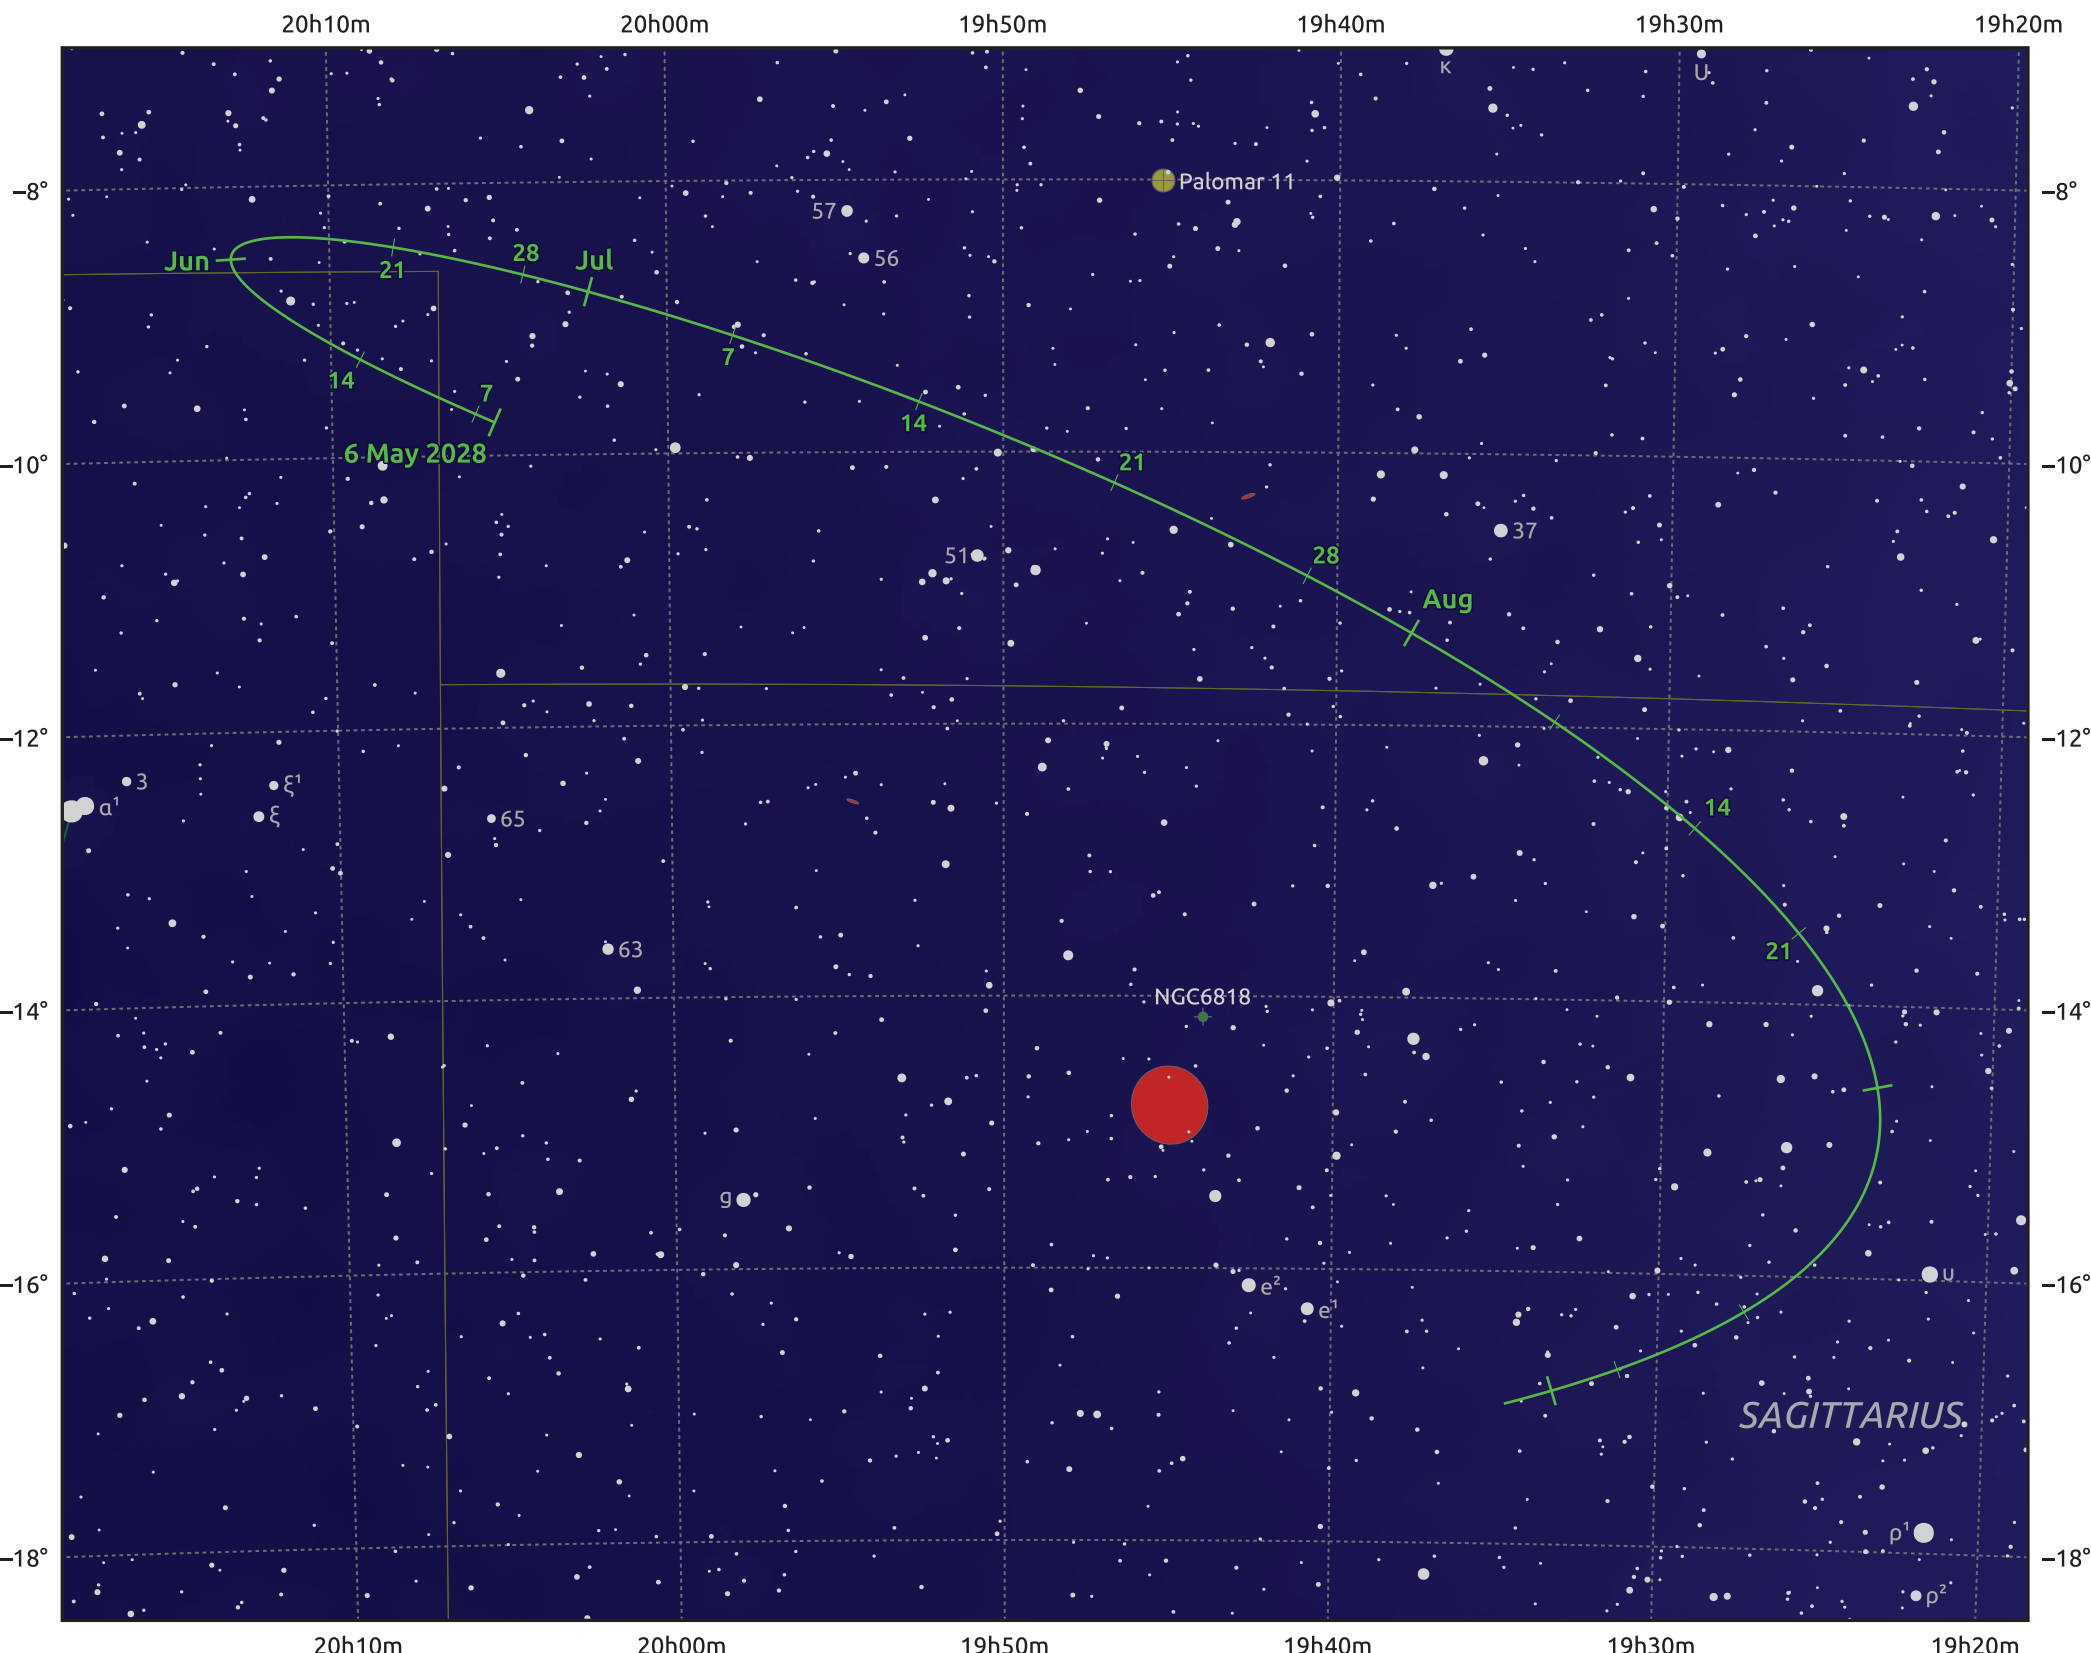

The path of Asteroid 39 Laetitia around opposition on 20 Jul 2028

© Dominic Ford 2011–2026. Date markers placed at midnight UTC. Downloaded from <https://in-the-sky.org>

Magnitude scale: 10.0 9.0 8.0 7.0 6.0 5.0 4.0 3.0

— Ecliptic Plane

Galaxy Bright nebula Open cluster Globular cluster Planetary nebula

Date	Mag
2028 Jun 1	10.5
2028 Jun 26	10.0
2028 Jul 1	9.8
2028 Aug 1	9.6
2028 Sep 1	10.2
2028 Oct 1	10.7