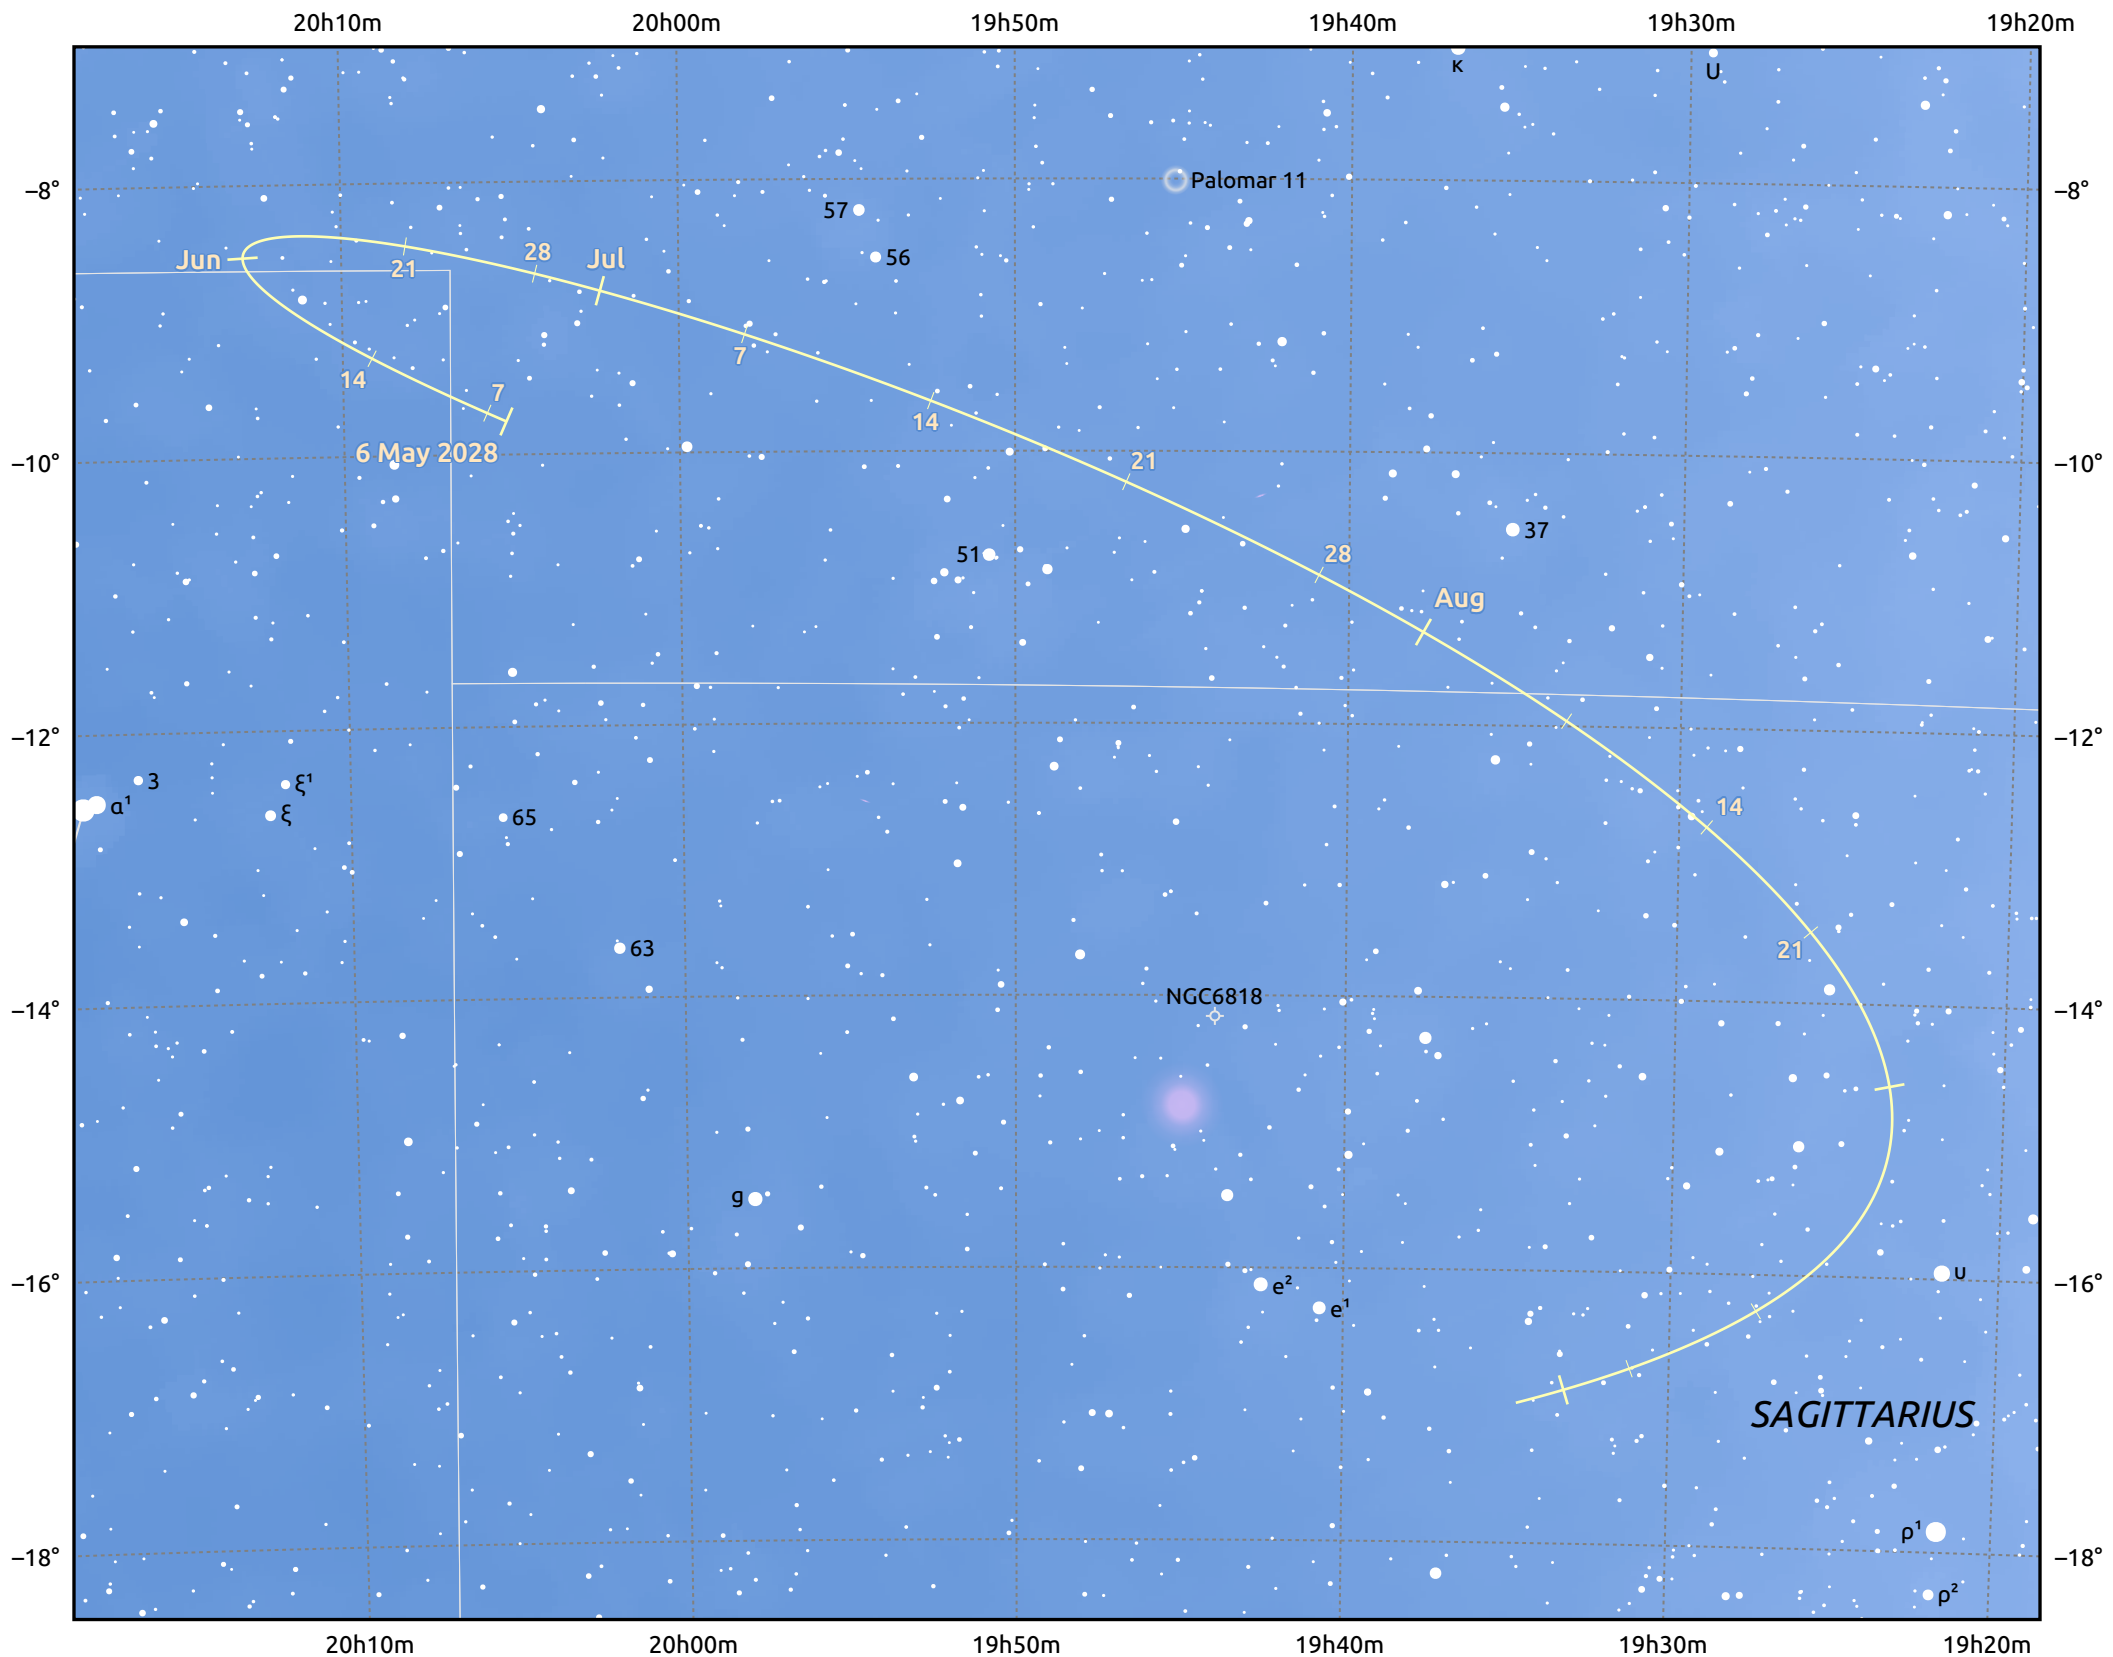

# The path of Asteroid 39 Laetitia around opposition on 20 Jul 2028

© Dominic Ford 2011–2026. Date markers placed at midnight UTC. Downloaded from <https://in-the-sky.org>

Magnitude scale: · 10.0 · 9.0 · 8.0 · 7.0 · 6.0 ● 5.0 ● 4.0 ● 3.0

— Ecliptic Plane

Galaxy    Bright nebula    Open cluster    Globular cluster    Planetary nebula

| Date        | Mag  |
|-------------|------|
| 2028 Jun 1  | 10.5 |
| 2028 Jun 26 | 10.0 |
| 2028 Jul 1  | 9.8  |
| 2028 Aug 1  | 9.6  |
| 2028 Sep 1  | 10.2 |
| 2028 Oct 1  | 10.7 |