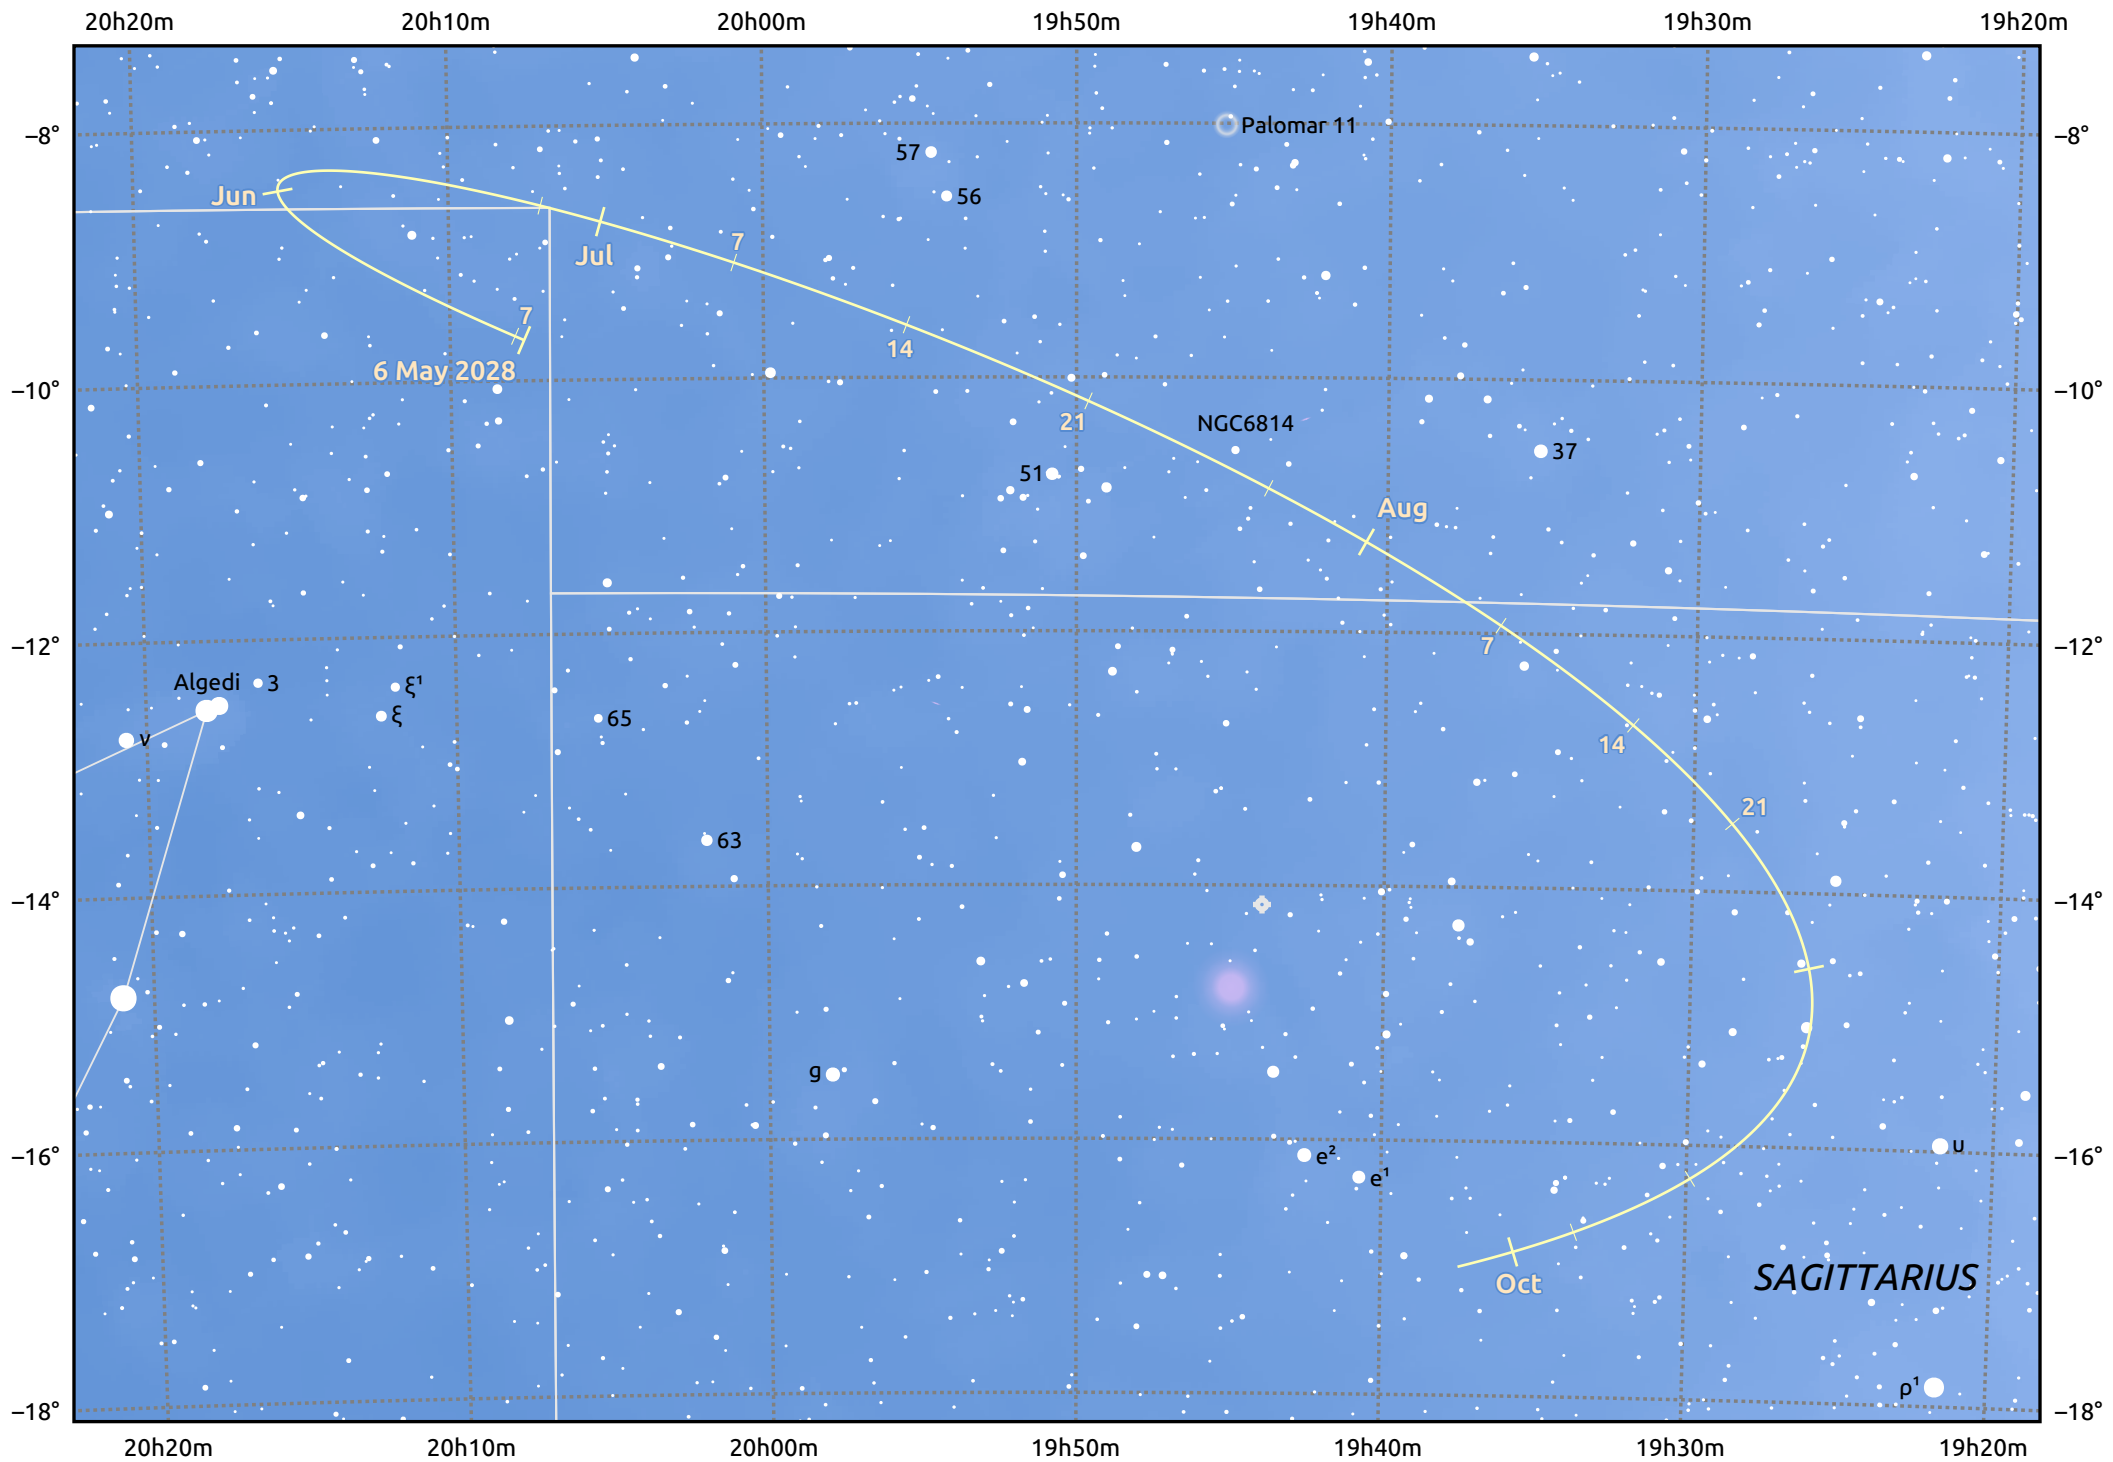

# The path of Asteroid 39 Laetitia around opposition on 20 Jul 2028

© Dominic Ford 2011–2025. Date markers placed at midnight UTC. Downloaded from <https://in-the-sky.org>

Magnitude scale: · 10.0 · 9.0 · 8.0 · 7.0 · 6.0 · 5.0 · 4.0 · 3.0

— Ecliptic Plane

Galaxy    Bright nebula    Open cluster    Globular cluster    Planetary nebula

Date	Mag
2028 Jun 1	10.5
2028 Jun 26	10.0
2028 Jul 1	9.8
2028 Aug 1	9.6
2028 Sep 1	10.2
2028 Oct 1	10.7