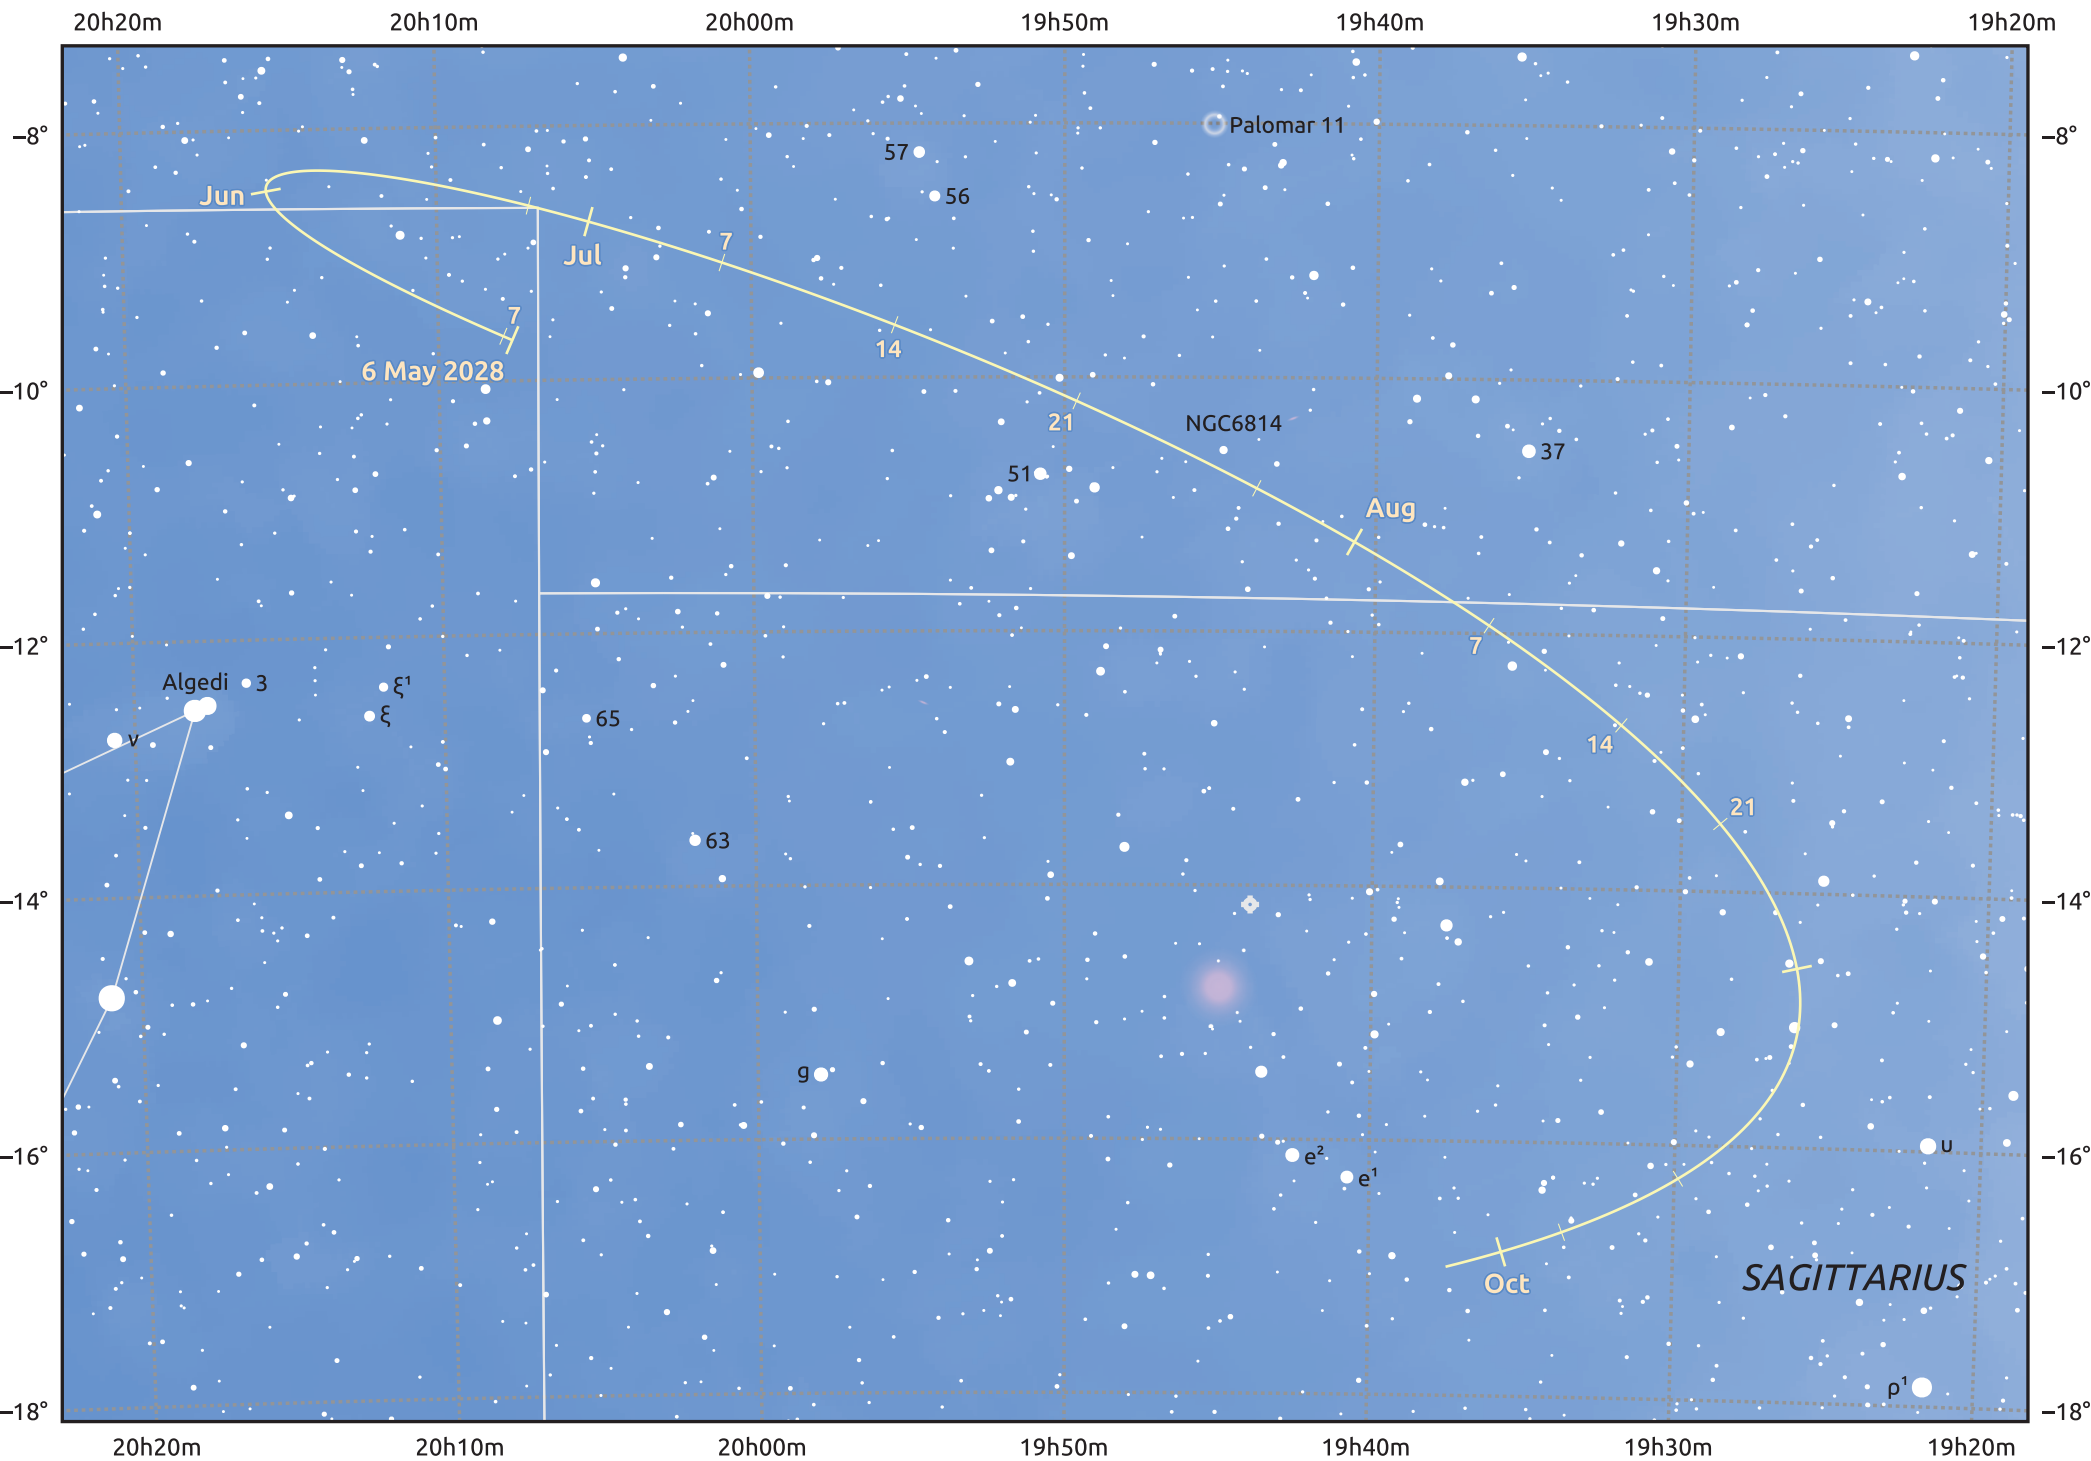

The path of Asteroid 39 Laetitia around opposition on 20 Jul 2028

© Dominic Ford 2011–2025. Date markers placed at midnight UTC. Downloaded from <https://in-the-sky.org>

Magnitude scale: • 10.0 • 9.0 • 8.0 • 7.0 • 6.0 • 5.0 • 4.0 • 3.0

— Ecliptic Plane

Galaxy Bright nebula Open cluster Globular cluster Planetary nebula

Date	Mag
2028 Jun 1	10.5
2028 Jun 26	10.0
2028 Jul 1	9.8
2028 Aug 1	9.6
2028 Sep 1	10.2
2028 Oct 1	10.7