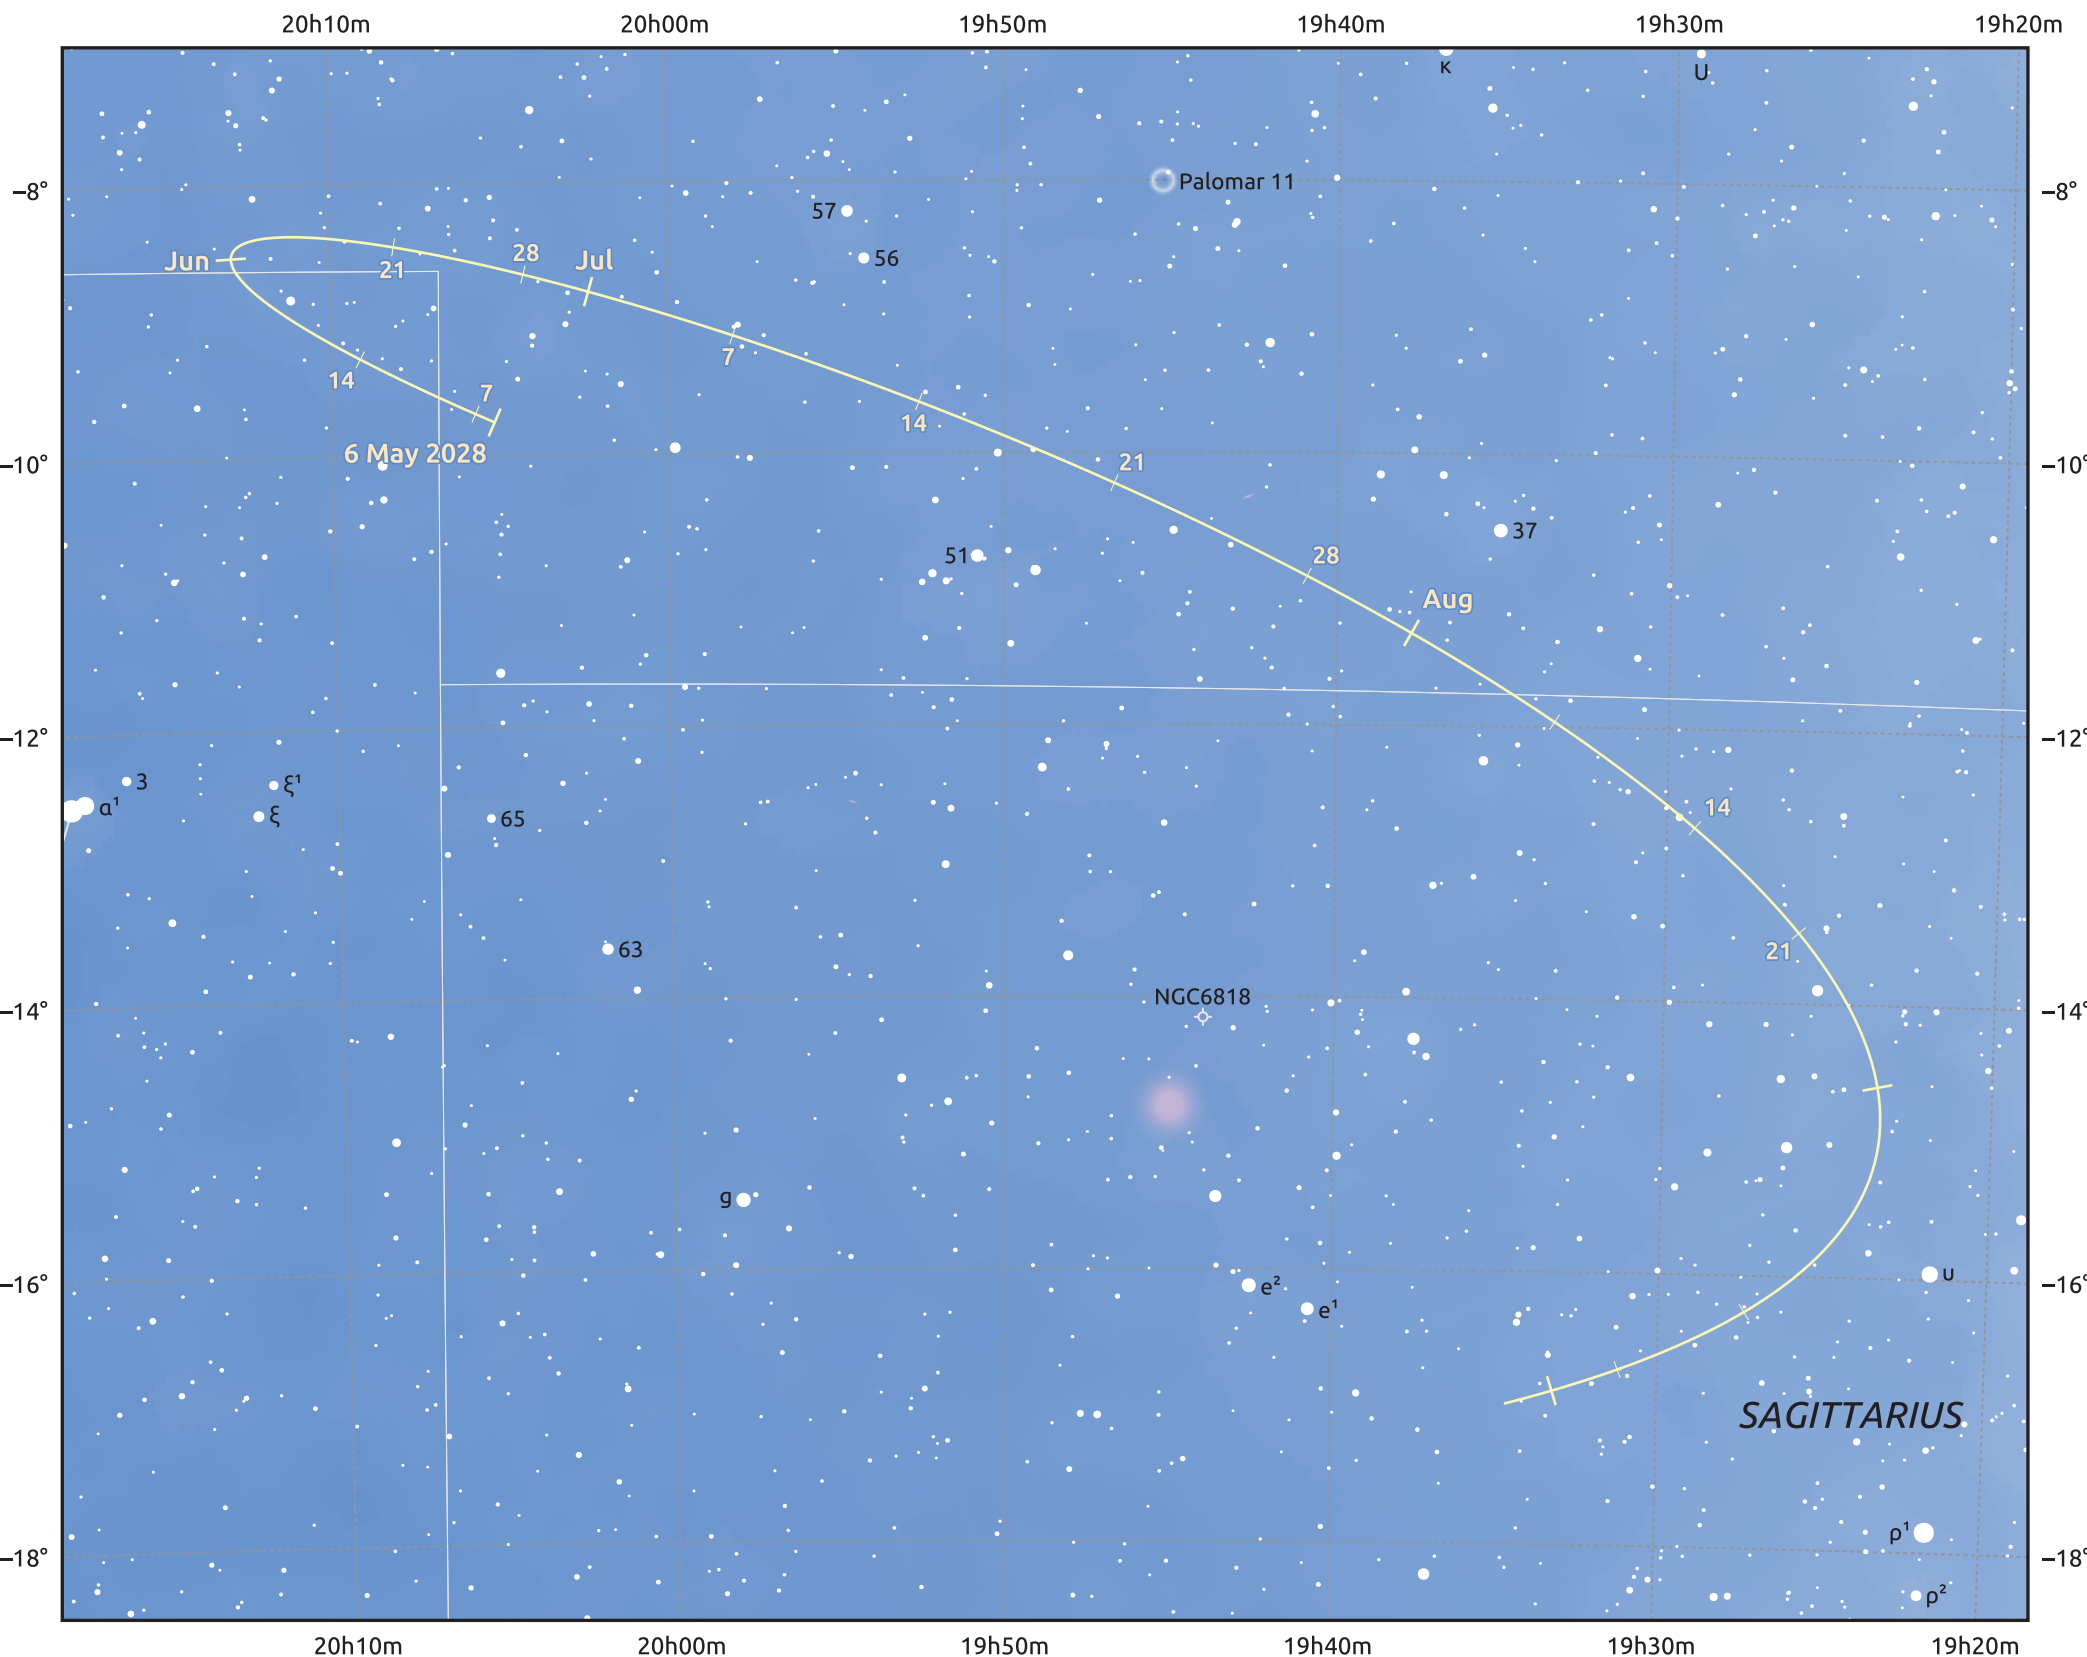

The path of Asteroid 39 Laetitia around opposition on 20 Jul 2028

© Dominic Ford 2011–2026. Date markers placed at midnight UTC. Downloaded from <https://in-the-sky.org>

Magnitude scale: 10.0 9.0 8.0 7.0 6.0 5.0 4.0 3.0

— Ecliptic Plane

Galaxy Bright nebula Open cluster Globular cluster Planetary nebula

Date	Mag
2028 Jun 1	10.5
2028 Jun 26	10.0
2028 Jul 1	9.8
2028 Aug 1	9.6
2028 Sep 1	10.2
2028 Oct 1	10.7