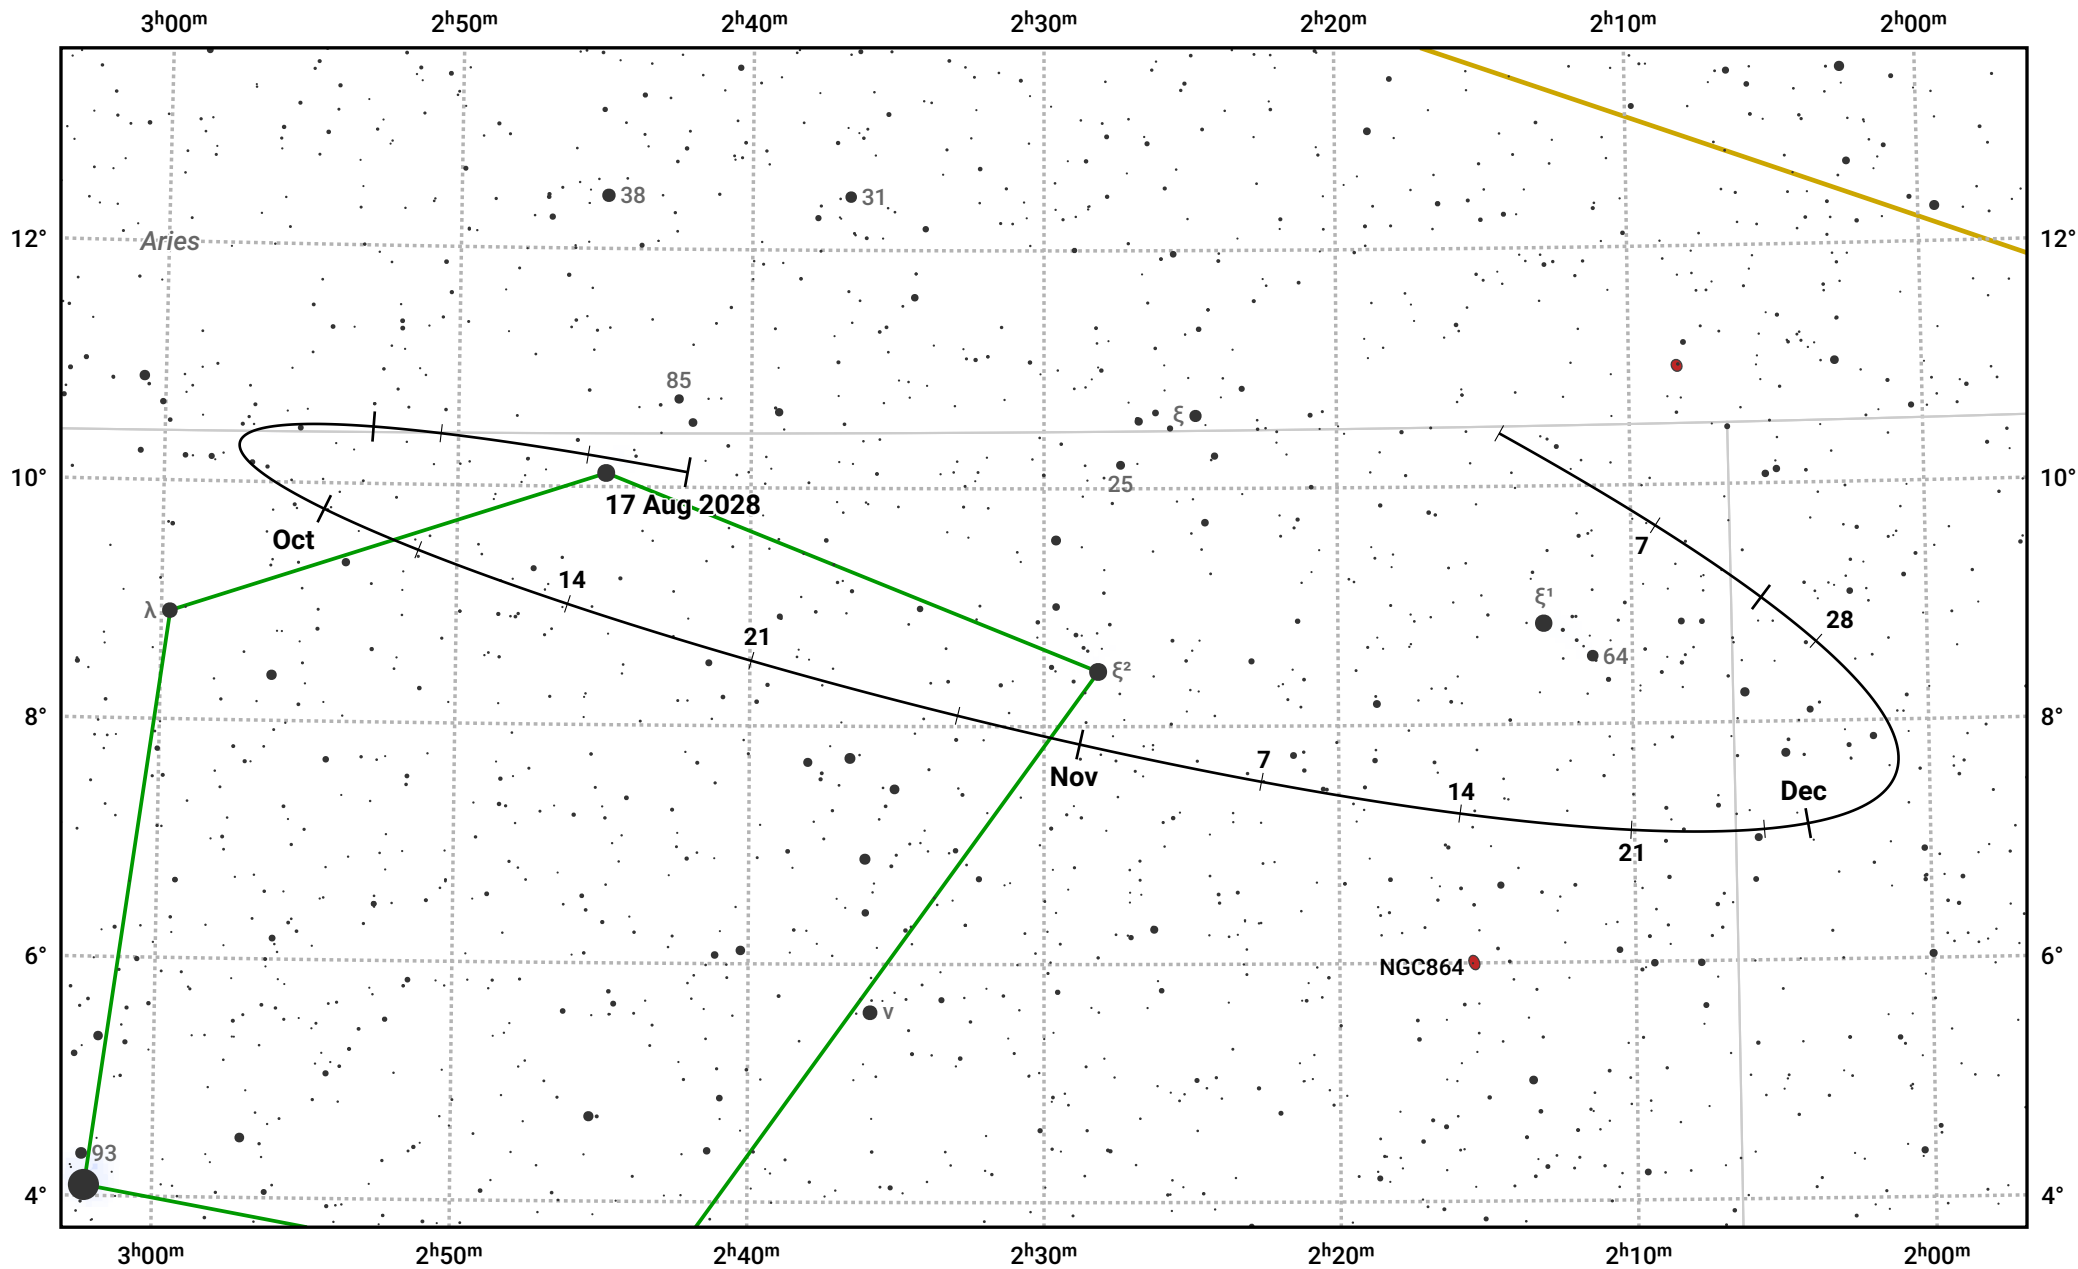

The path of Asteroid 40 Harmonia around opposition on 31 Oct 2028

© Dominic Ford 2011–2024. Date markers placed at midnight UTC. Downloaded from <https://in-the-sky.org>

Magnitude scale: 11.0 10.0 9.0 8.0 7.0 6.0 5.0 4.0 3.0 2.0

— Ecliptic Plane

Galaxy Bright nebula Open cluster Globular cluster

Date	Mag	Phase
2028 Sep 1	10.3	95%
2028 Oct 1	9.6	98%
2028 Oct 3	9.6	98%
2028 Nov 1	8.9	100%
2028 Dec 1	9.7	98%
2029 Jan 1	10.5	95%
2029 Jan 7	10.6	95%