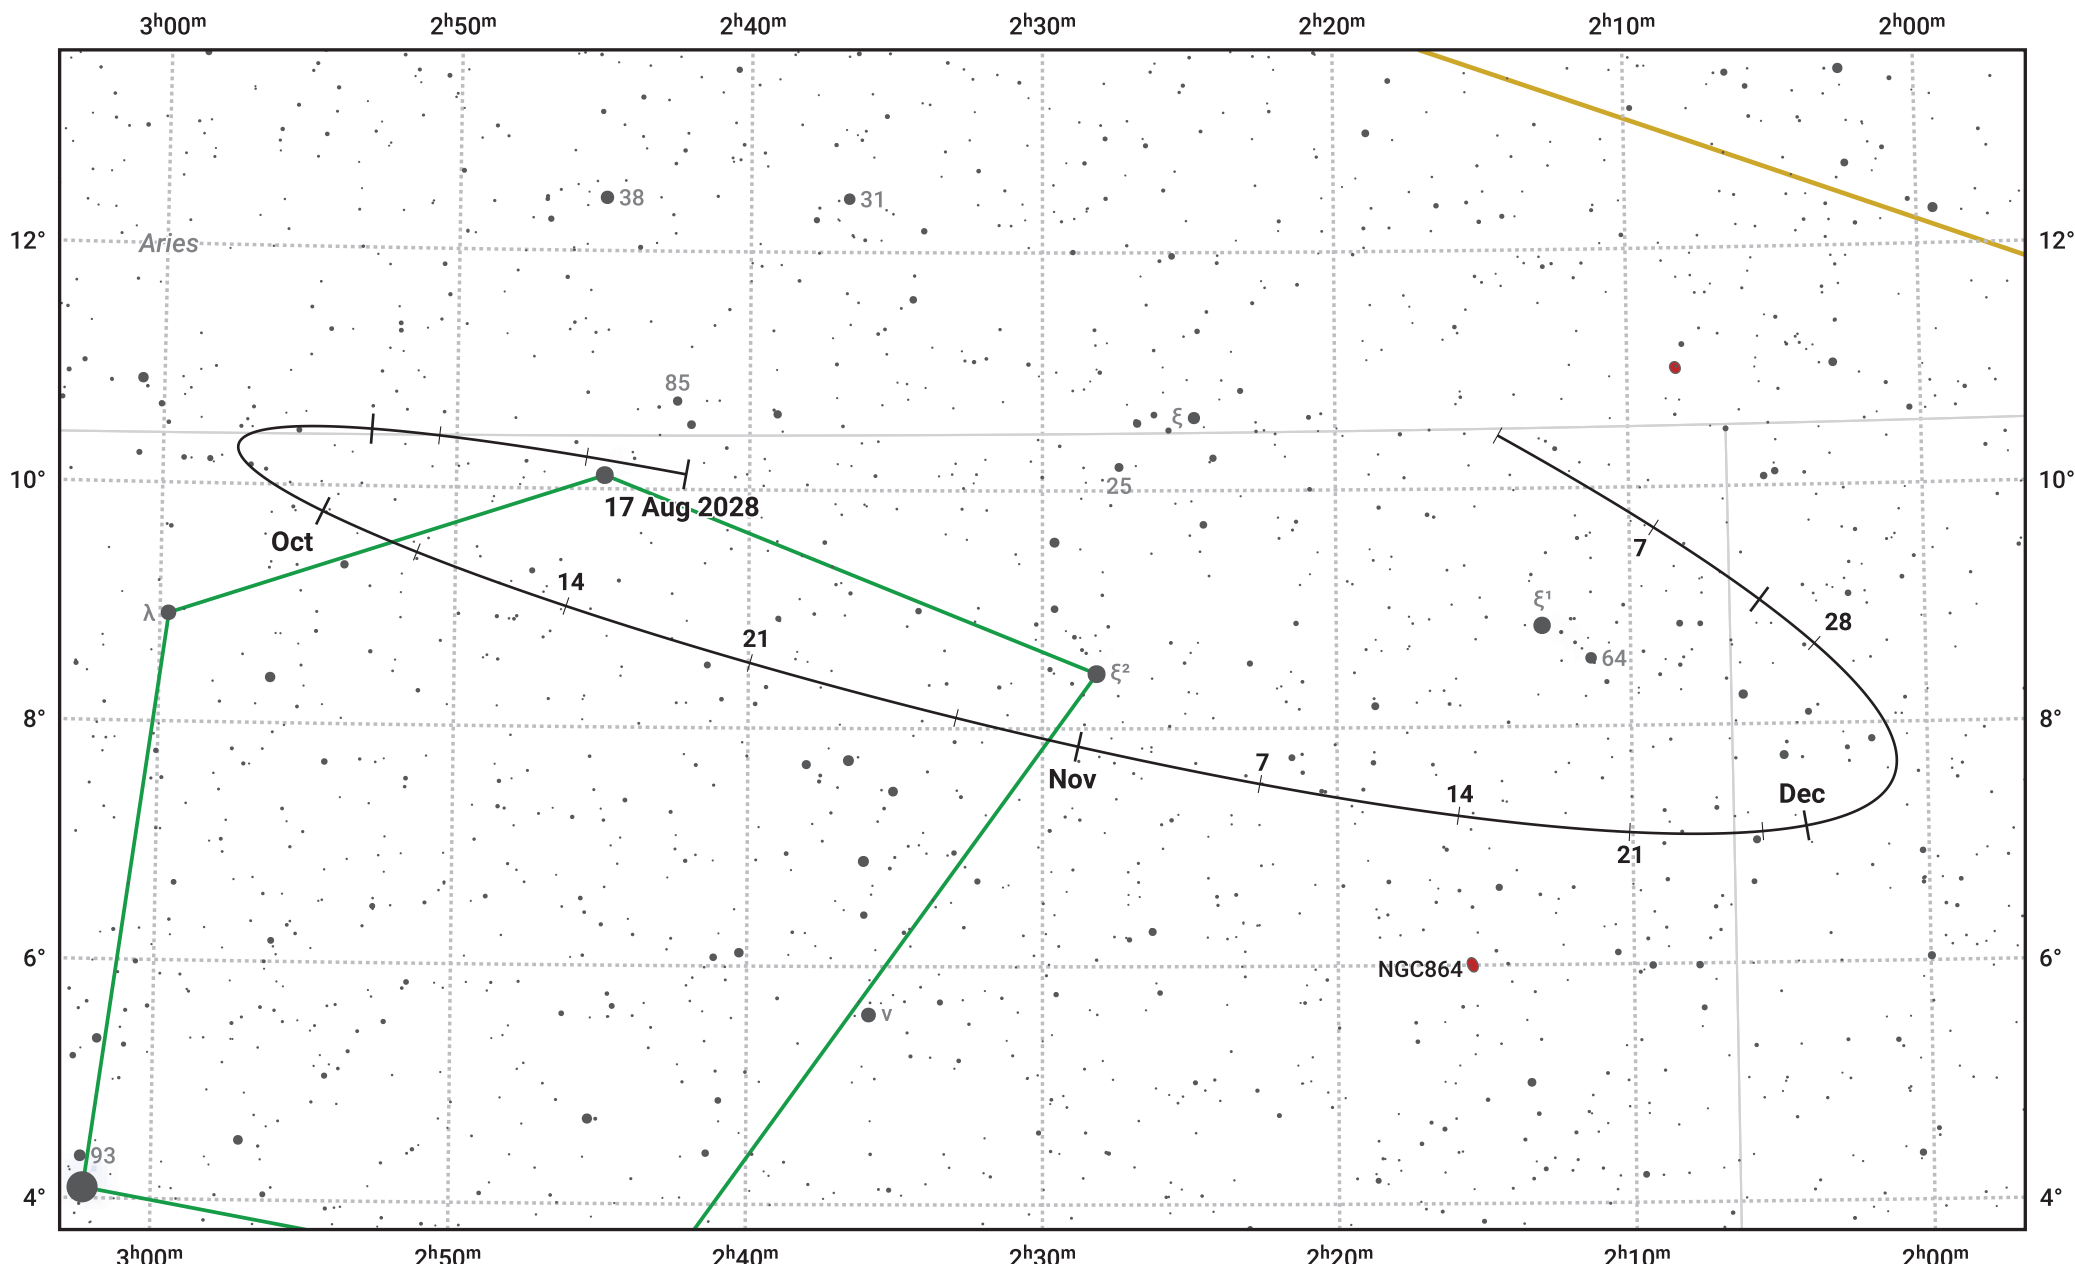

# The path of Asteroid 40 Harmonia around opposition on 31 Oct 2028

© Dominic Ford 2011–2024. Date markers placed at midnight UTC. Downloaded from <https://in-the-sky.org>

Magnitude scale: 11.0 10.0 9.0 8.0 7.0 6.0 5.0 4.0 3.0 2.0

— Ecliptic Plane

- Galaxy
- Bright nebula
- Open cluster
- ⊕ Globular cluster

Date	Mag	Phase
2028 Sep 1	10.3	95%
2028 Oct 1	9.6	98%
2028 Oct 3	9.6	98%
2028 Nov 1	8.9	100%
2028 Dec 1	9.7	98%
2029 Jan 1	10.5	95%
2029 Jan 7	10.6	95%