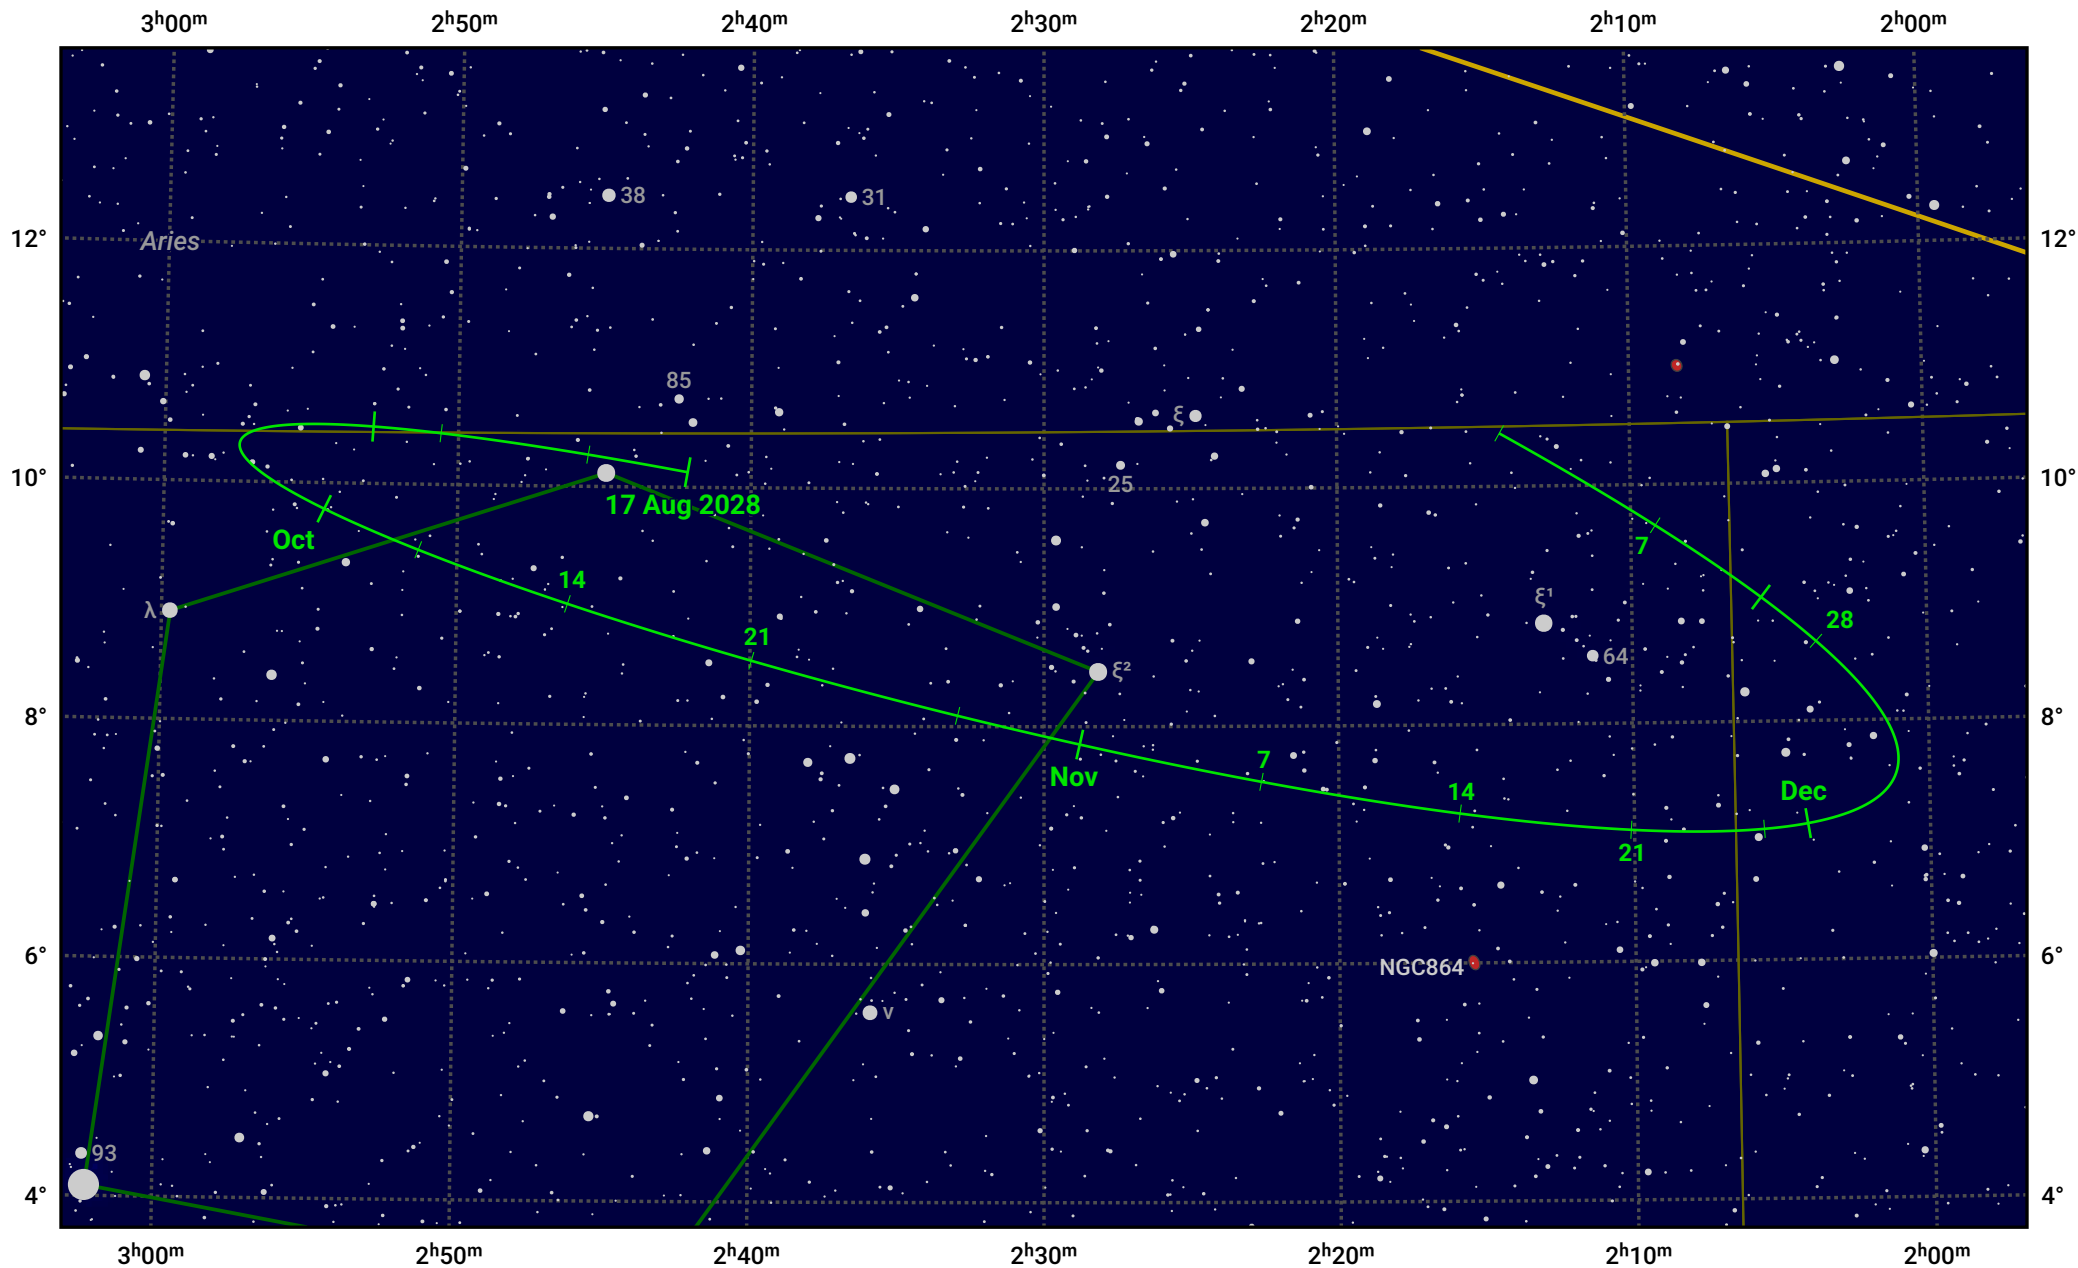

The path of Asteroid 40 Harmonia around opposition on 31 Oct 2028

© Dominic Ford 2011–2024. Date markers placed at midnight UTC. Downloaded from <https://in-the-sky.org>

Magnitude scale: 11.0 10.0 9.0 8.0 7.0 6.0 5.0 4.0 3.0 2.0

— Ecliptic Plane

- Galaxy
- Bright nebula
- Open cluster
- Globular cluster

Date	Mag	Phase
2028 Sep 1	10.3	95%
2028 Oct 1	9.6	98%
2028 Oct 3	9.6	98%
2028 Nov 1	8.9	100%
2028 Dec 1	9.7	98%
2029 Jan 1	10.5	95%
2029 Jan 7	10.6	95%