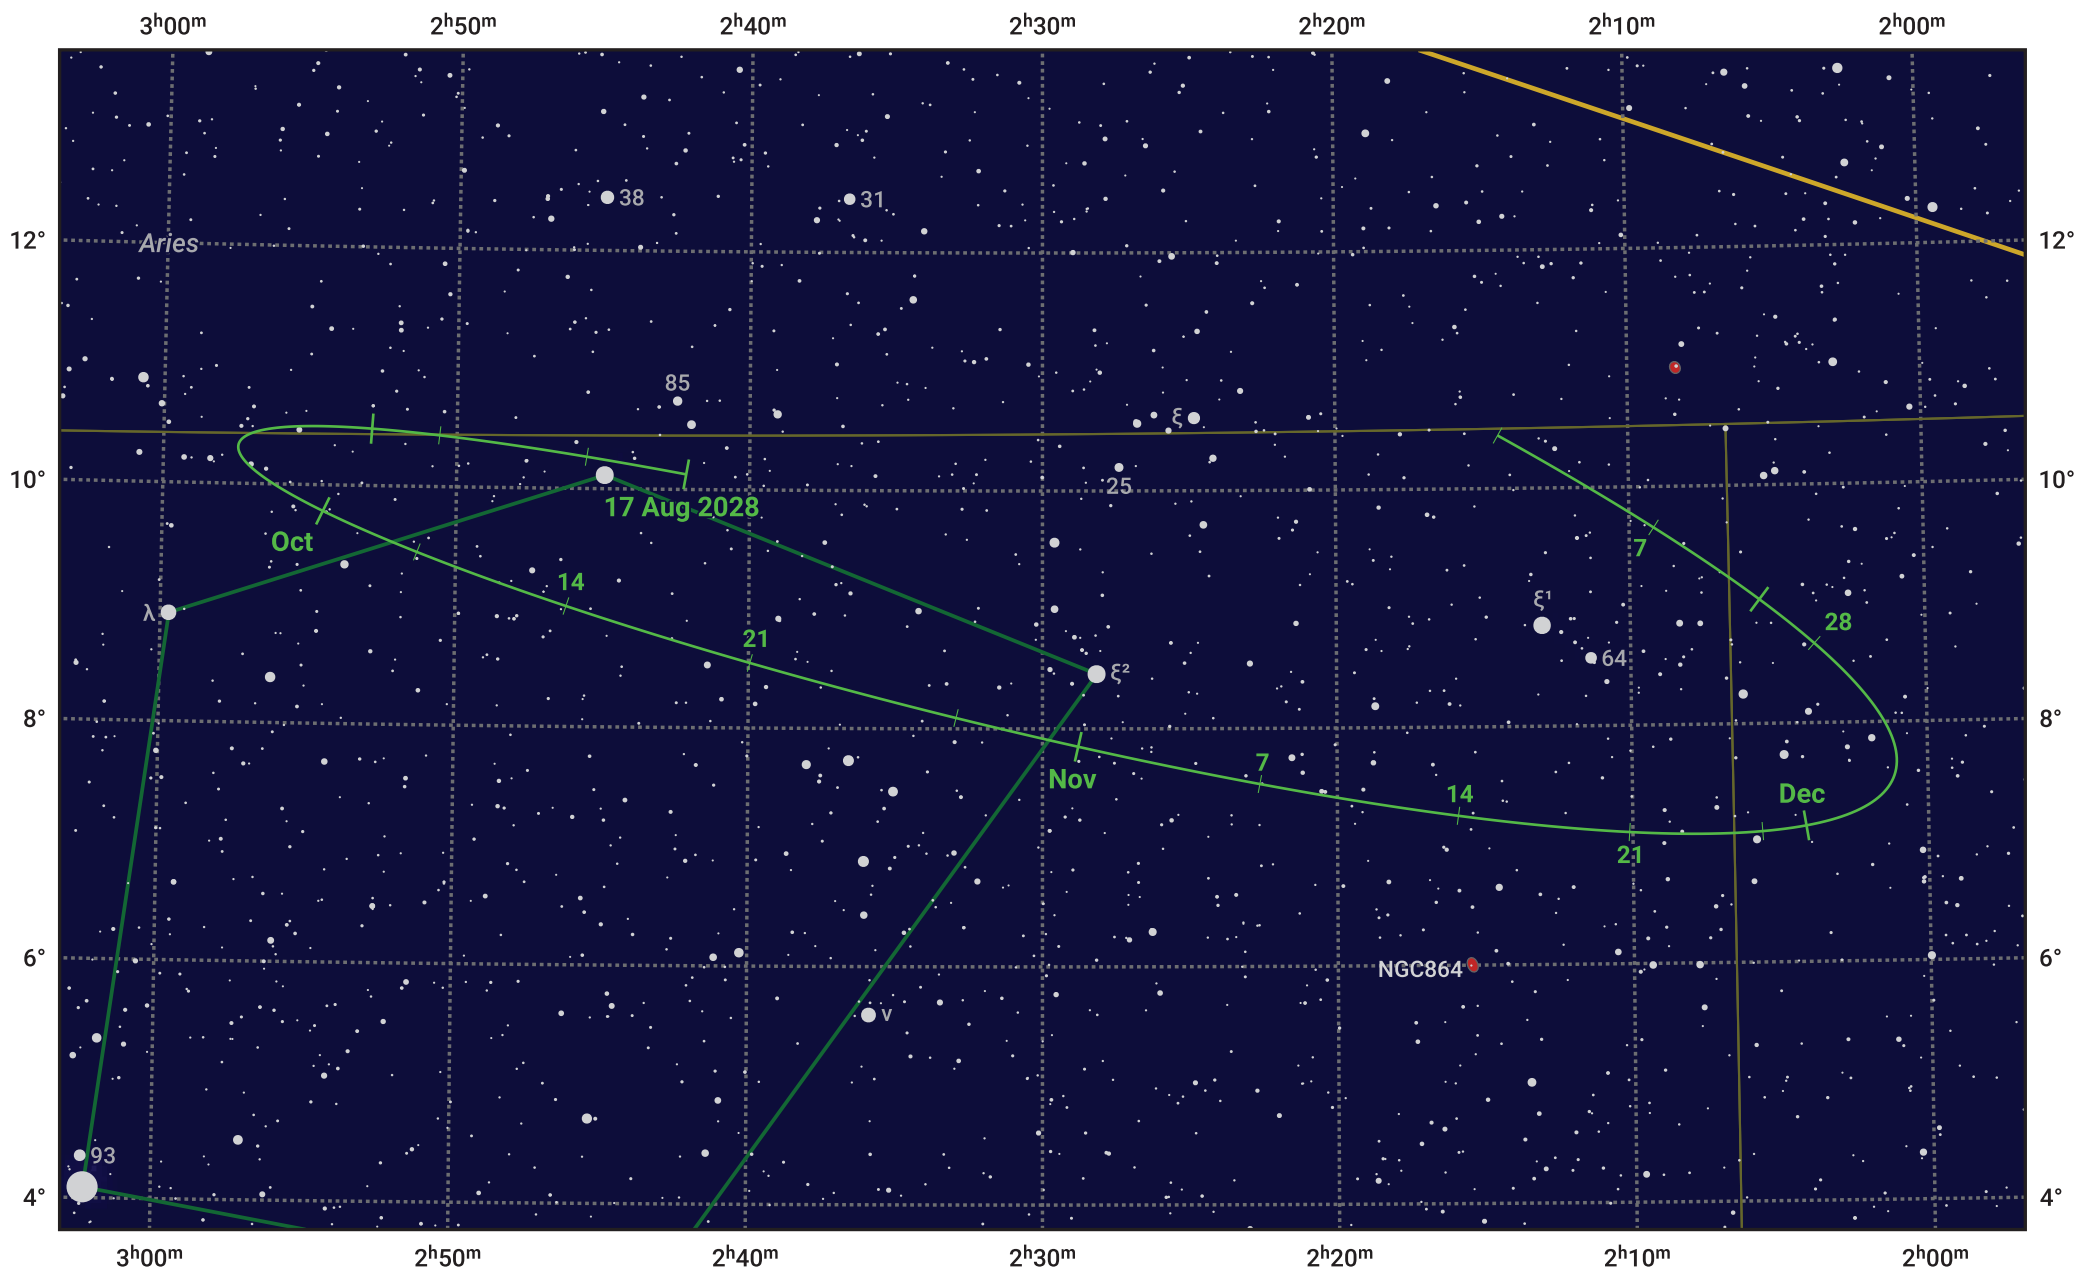

# The path of Asteroid 40 Harmonia around opposition on 31 Oct 2028

© Dominic Ford 2011–2024. Date markers placed at midnight UTC. Downloaded from <https://in-the-sky.org>

Magnitude scale: 11.0 10.0 9.0 8.0 7.0 6.0 5.0 4.0 3.0 2.0

— Ecliptic Plane

- Galaxy
- Bright nebula
- Open cluster
- ⊕ Globular cluster

Date	Mag	Phase
2028 Sep 1	10.3	95%
2028 Oct 1	9.6	98%
2028 Oct 3	9.6	98%
2028 Nov 1	8.9	100%
2028 Dec 1	9.7	98%
2029 Jan 1	10.5	95%
2029 Jan 7	10.6	95%