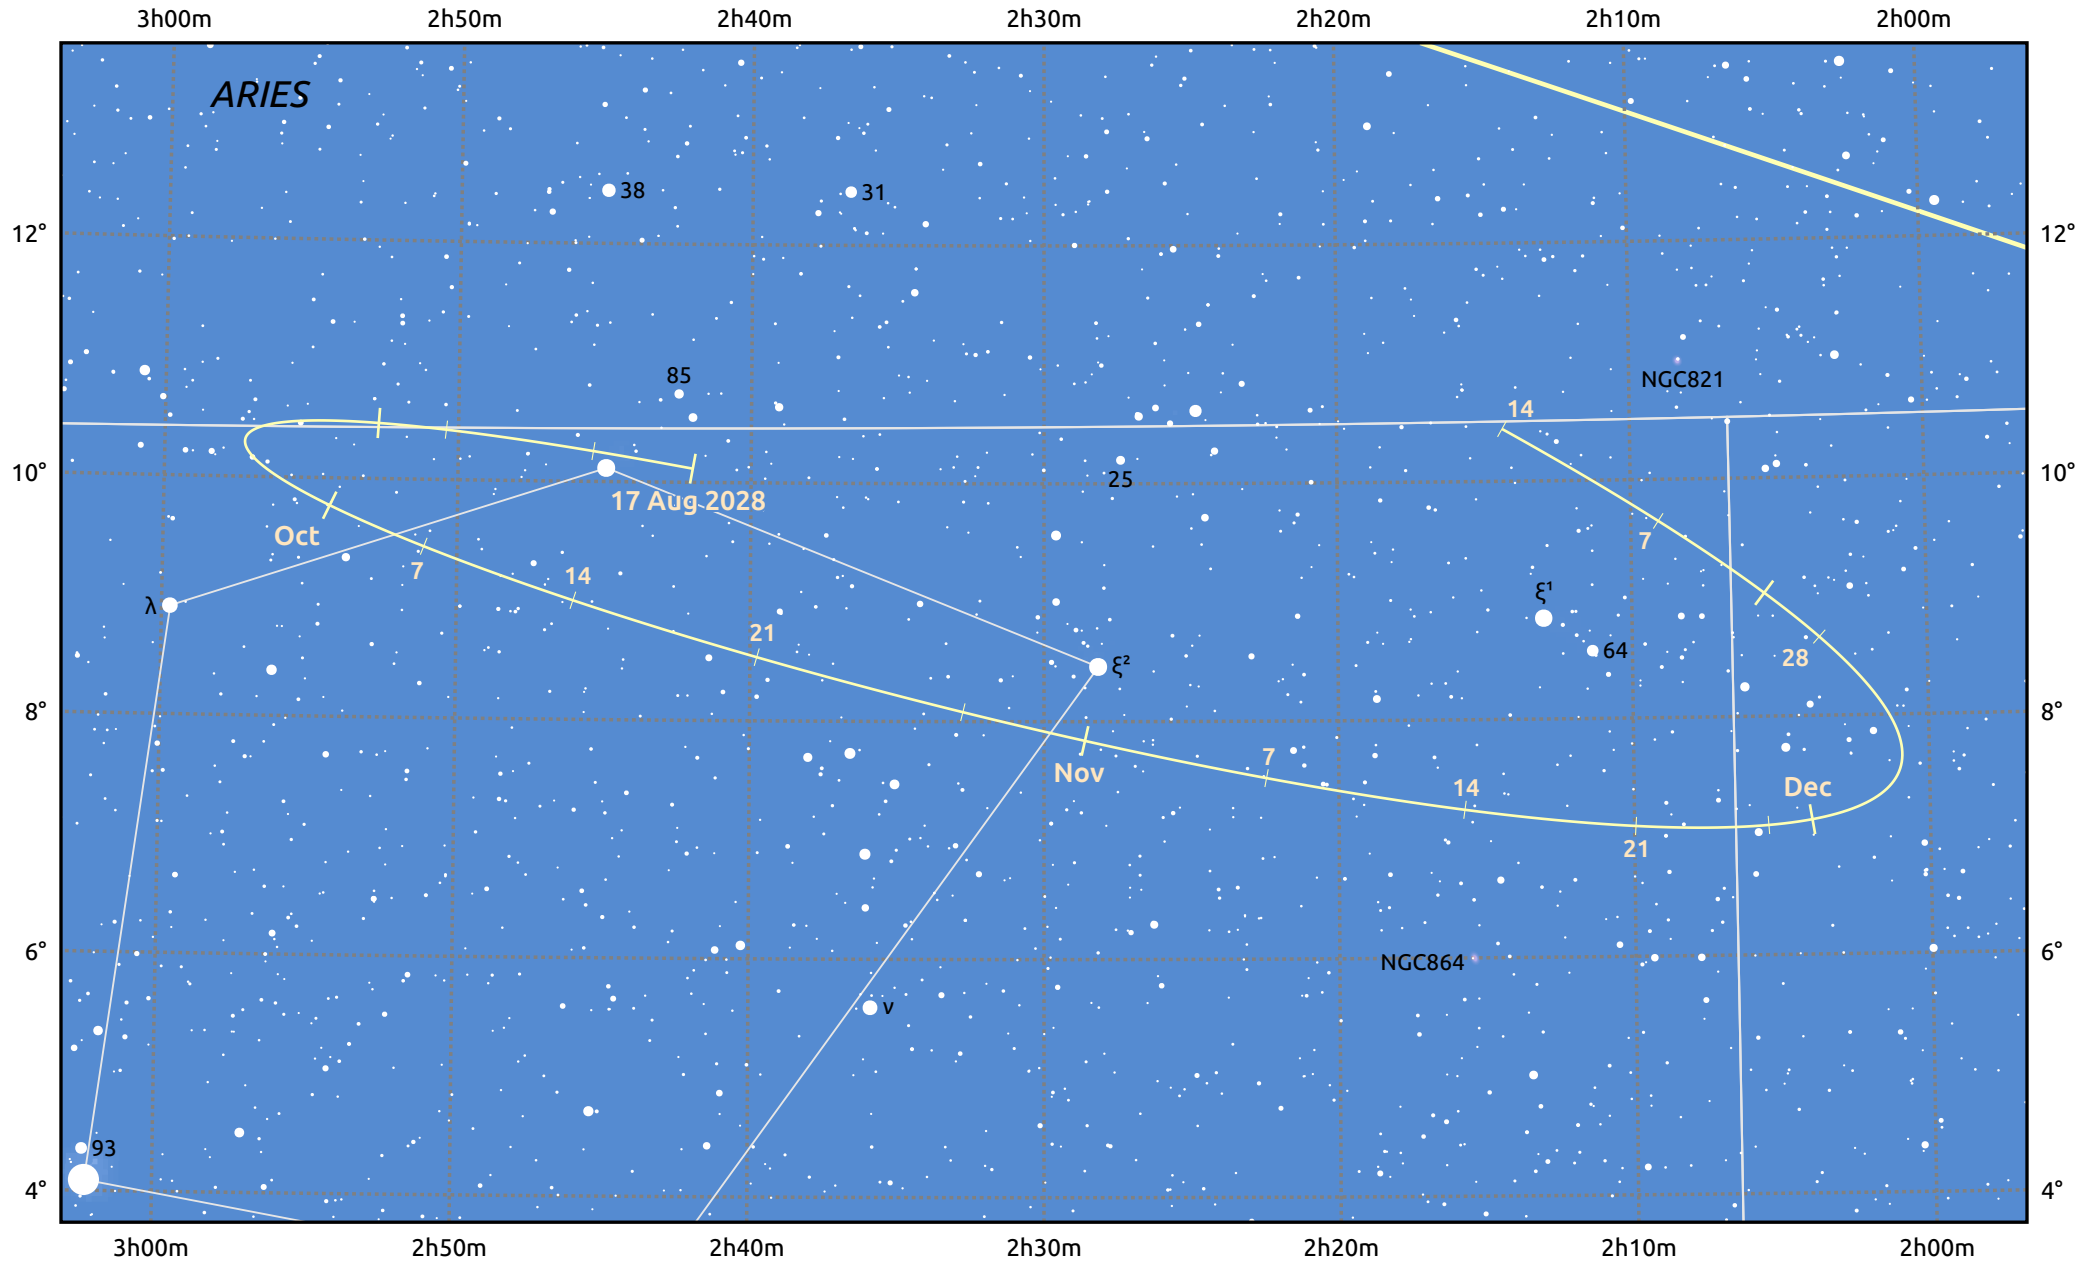

# The path of Asteroid 40 Harmonia around opposition on 31 Oct 2028

© Dominic Ford 2011–2025. Date markers placed at midnight UTC. Downloaded from <https://in-the-sky.org>

Magnitude scale: 11.0 10.0 9.0 8.0 7.0 6.0 5.0 4.0 3.0 2.0

— Ecliptic Plane

Galaxy Bright nebula Open cluster Globular cluster Planetary nebula

Date	Mag	Phase
2028 Sep 1	10.3	95%
2028 Oct 1	9.6	98%
2028 Oct 3	9.6	98%
2028 Nov 1	8.9	100%
2028 Dec 1	9.7	98%
2029 Jan 1	10.5	95%
2029 Jan 7	10.6	95%