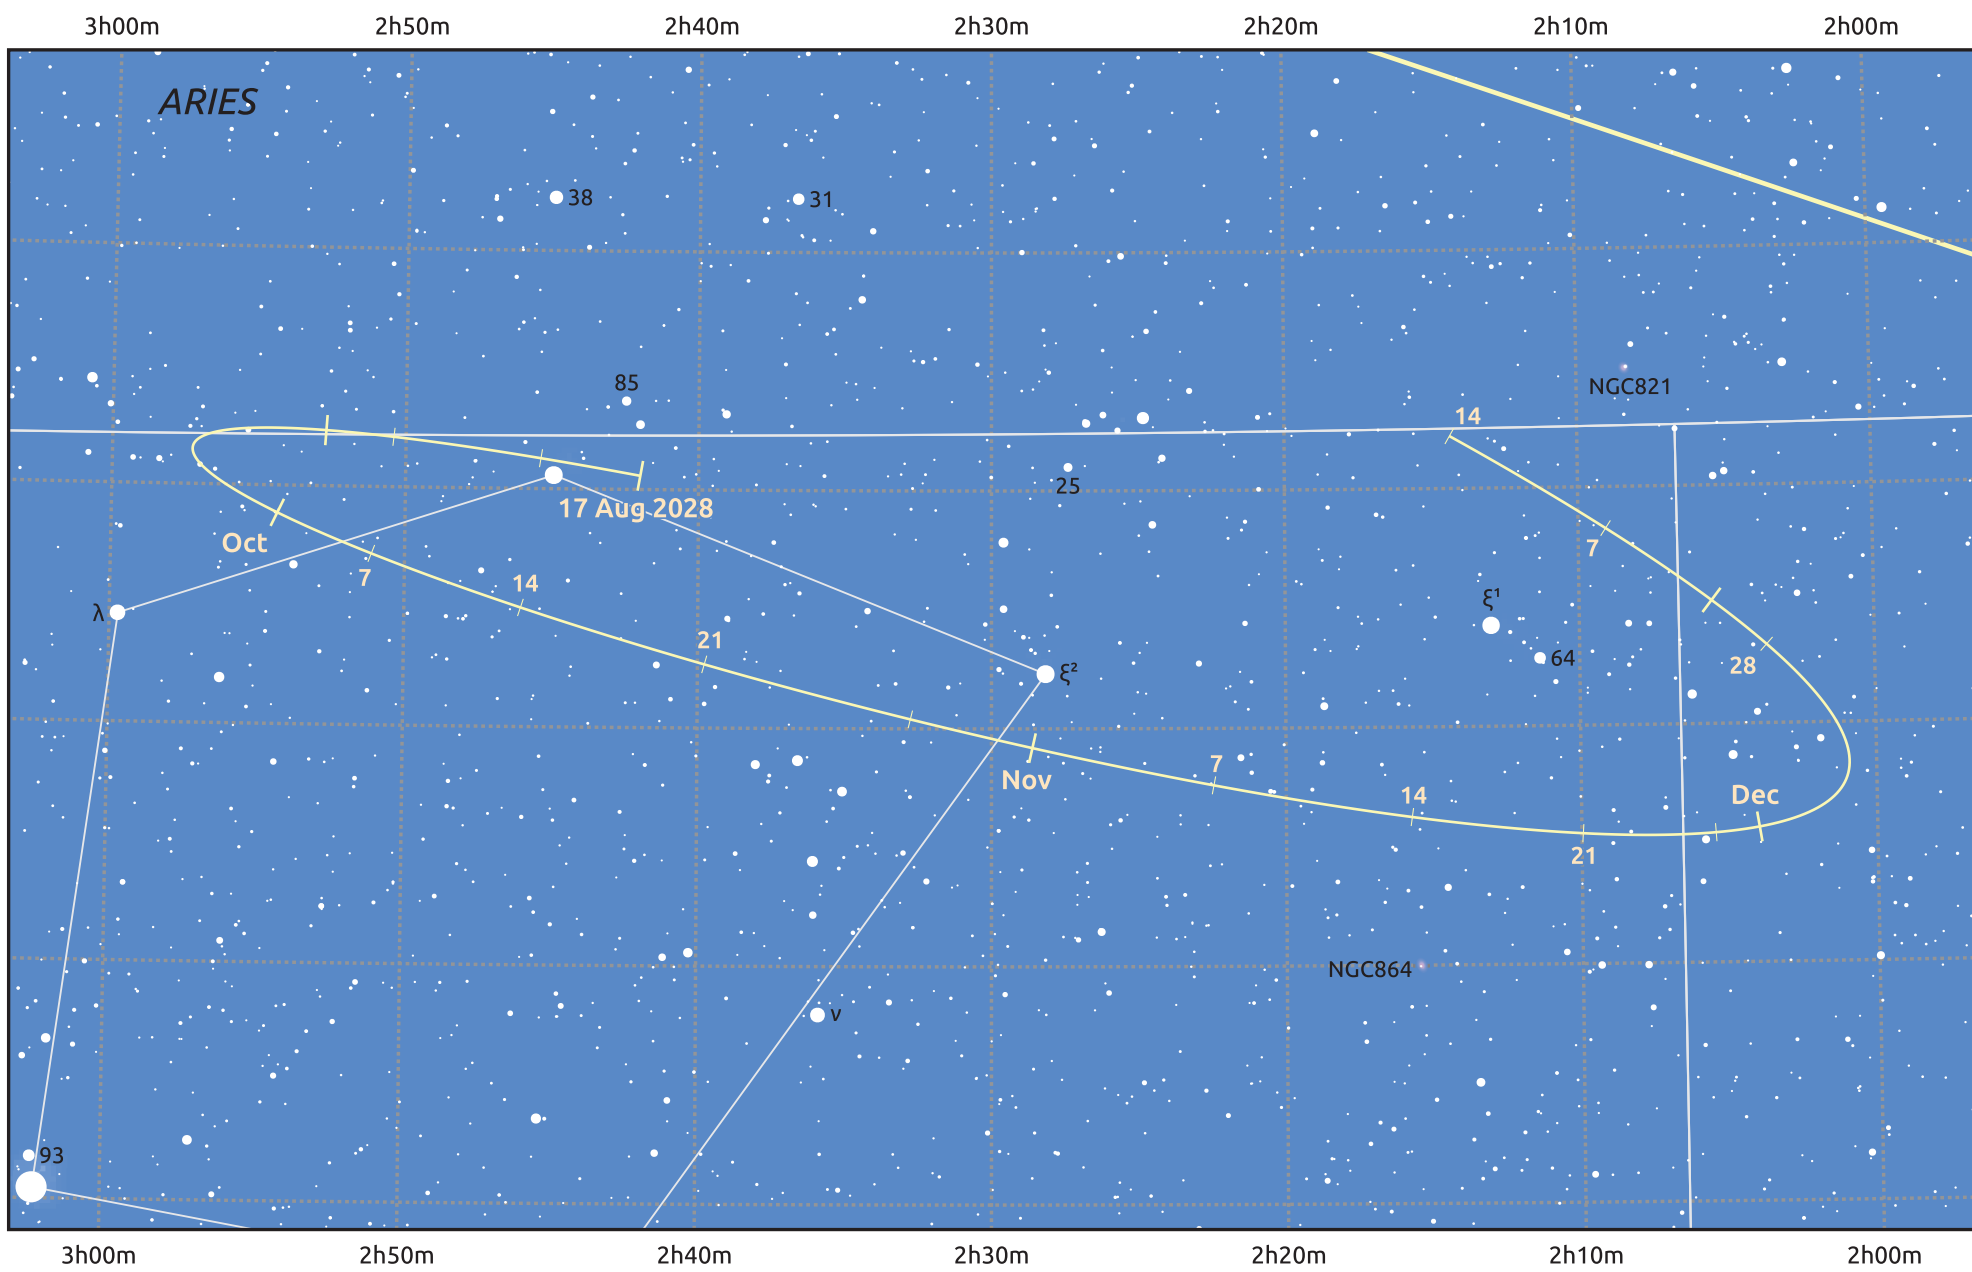

The path of Asteroid 40 Harmonia around opposition on 31 Oct 2028

© Dominic Ford 2011–2025. Date markers placed at midnight UTC. Downloaded from <https://in-the-sky.org>

Magnitude scale: 11.0 10.0 9.0 8.0 7.0 6.0 5.0 4.0 3.0 2.0

— Ecliptic Plane

Galaxy Bright nebula Open cluster Globular cluster Planetary nebula

Date	Mag	Phase
2028 Sep 1	10.3	95%
2028 Oct 1	9.6	98%
2028 Oct 3	9.6	98%
2028 Nov 1	8.9	100%
2028 Dec 1	9.7	98%
2029 Jan 1	10.5	95%
2029 Jan 7	10.6	95%