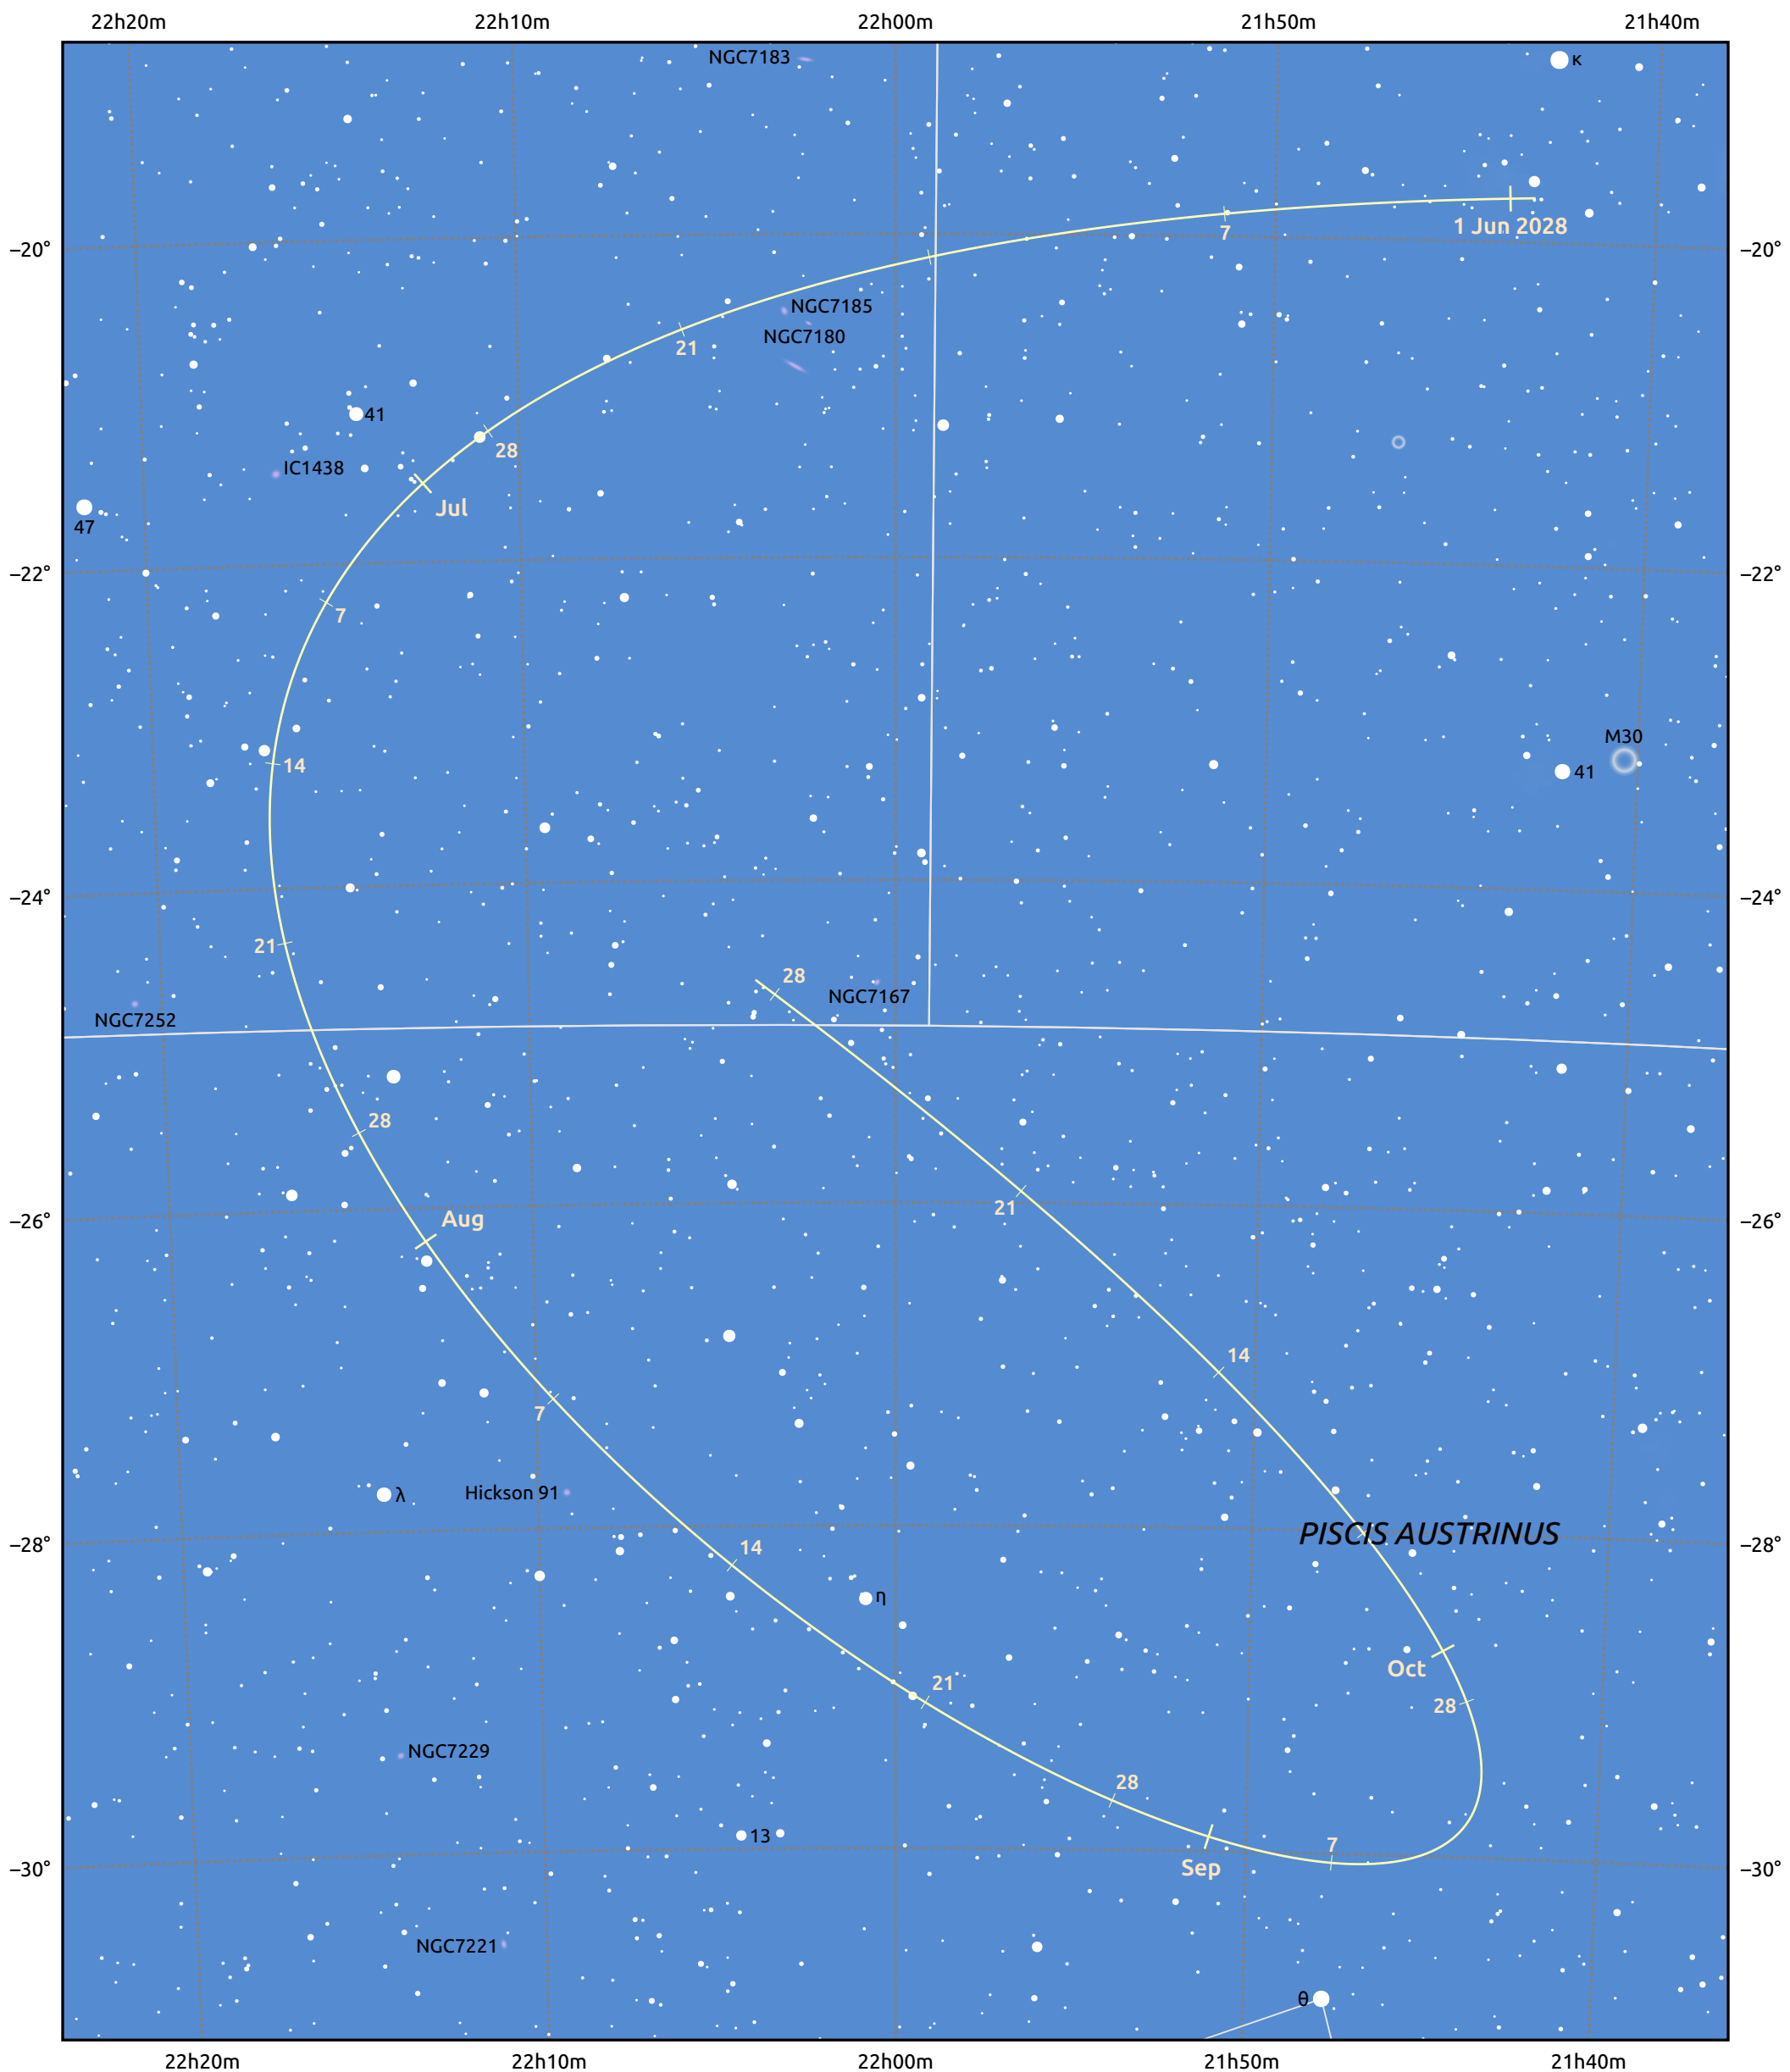

# The path of Asteroid 42 Isis around opposition on 14 Aug 2028

© Dominic Ford 2011–2025. Date markers placed at midnight UTC. Downloaded from <https://in-the-sky.org>

Magnitude scale: 11.0 10.0 9.0 8.0 7.0 6.0 5.0 4.0

— Ecliptic Plane

Galaxy Bright nebula Open cluster Globular cluster Planetary nebula

Date	Mag	Phase
2028 Jun 1	11.1	94%
2028 Jul 1	10.4	96%
2028 Jul 13	10.1	97%
2028 Aug 1	9.6	99%
2028 Sep 1	9.7	99%
2028 Oct 1	10.5	96%
2028 Oct 26	11.1	94%