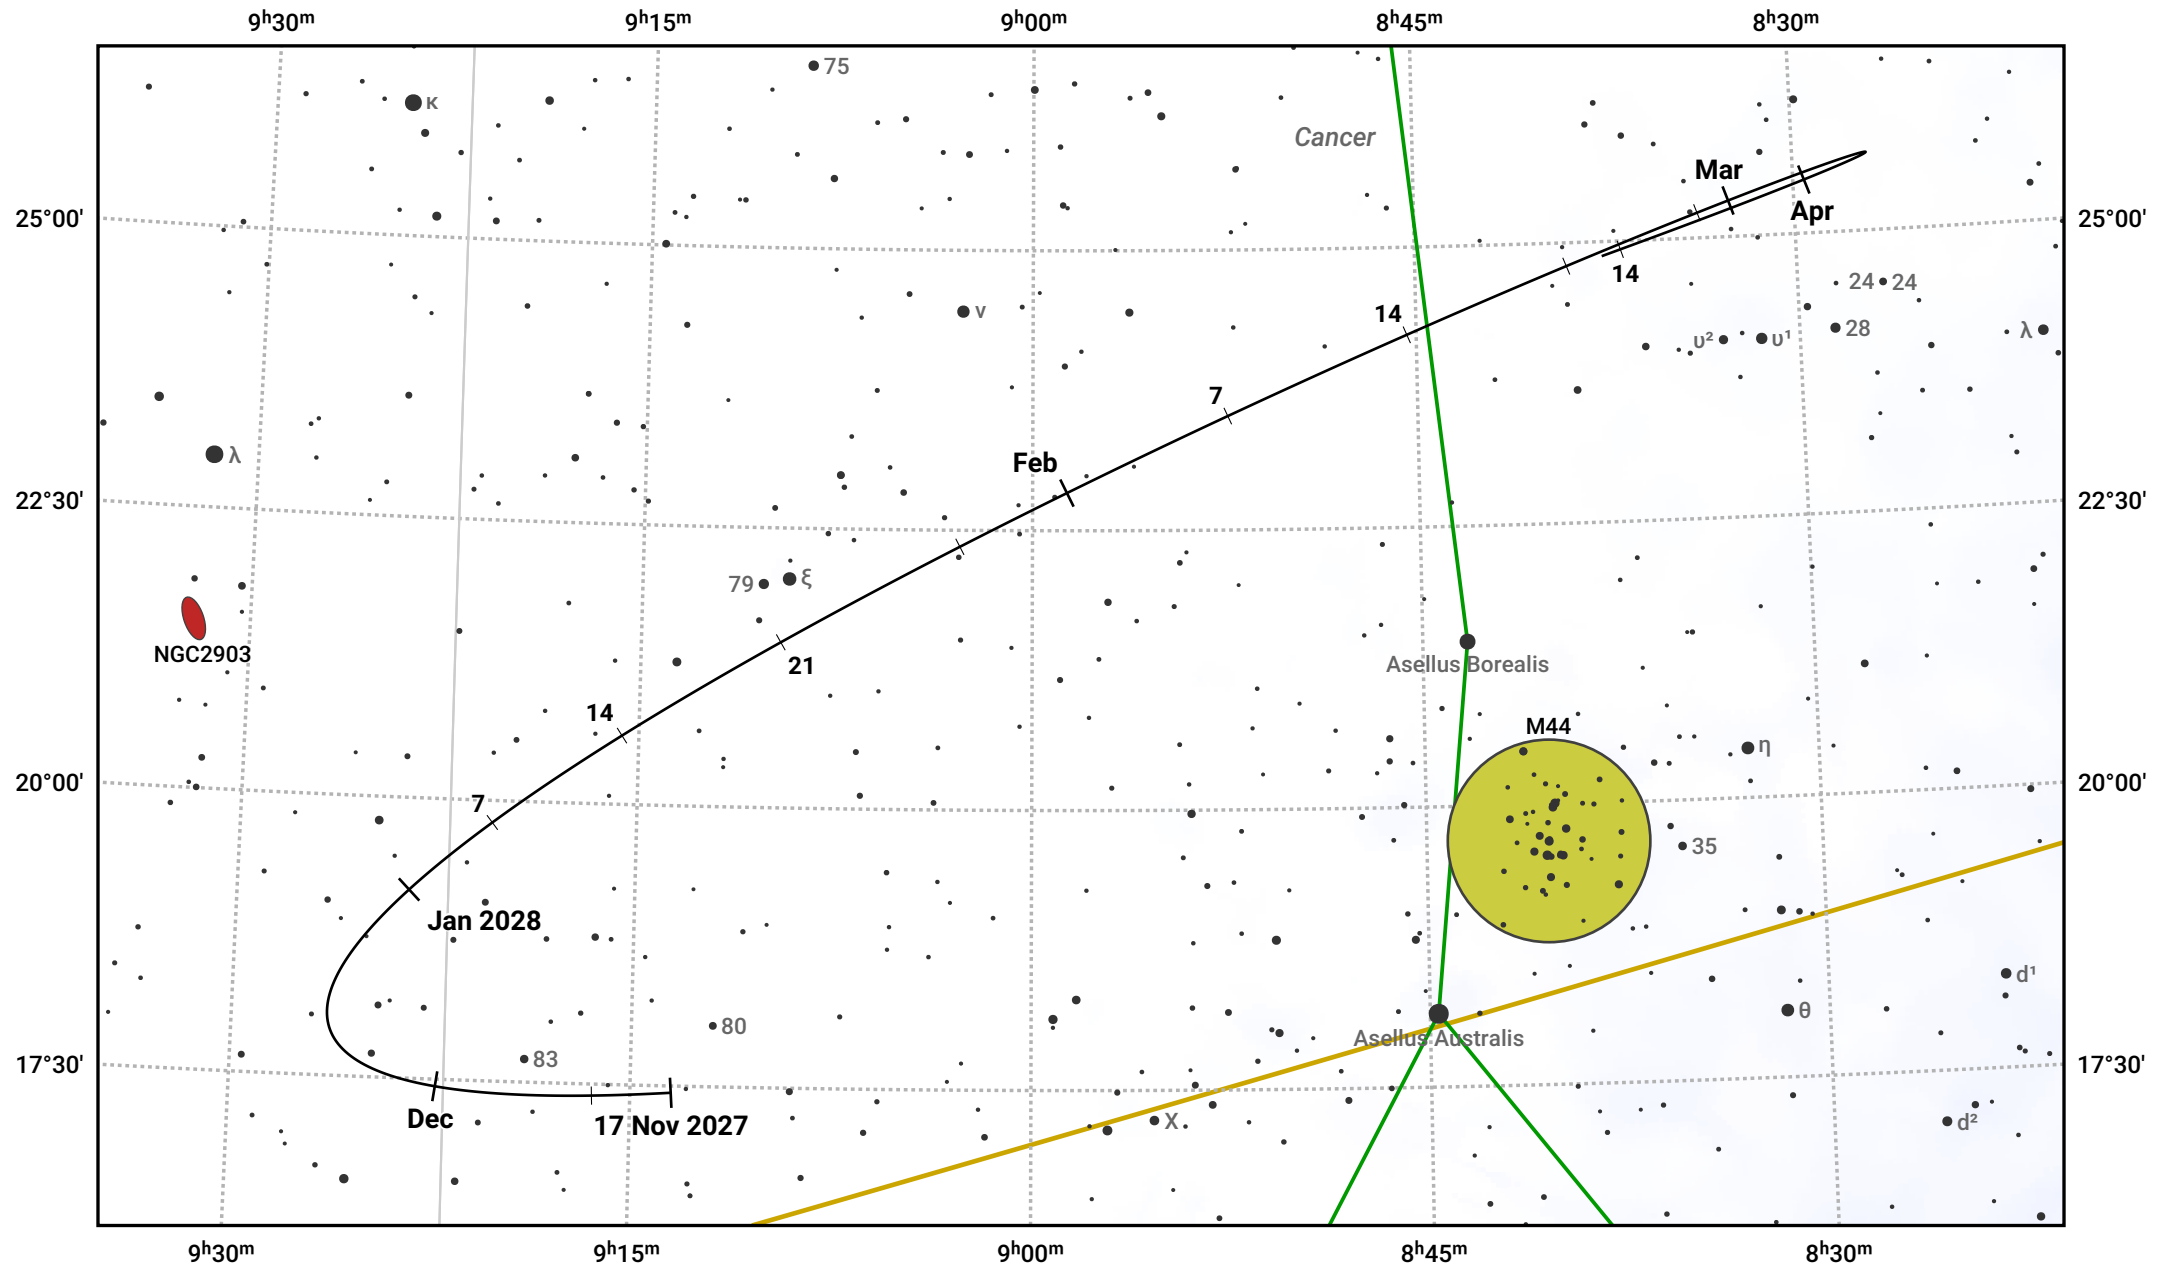

The path of Asteroid 4 Vesta around opposition on 31 Jan 2028

© Dominic Ford 2011–2024. Date markers placed at midnight UTC. Downloaded from <https://in-the-sky.org>

Magnitude scale: · 9.0 · 8.0 · 7.0 · 6.0 · 5.0 ● 4.0 ● 3.0

— Ecliptic Plane

● Galaxy ■ Bright nebula ● Open cluster ⊕ Globular cluster

Date	Mag	Phase
2027 Dec 1	7.8	97%
2028 Jan 1	7.1	99%
2028 Jan 4	7.0	99%
2028 Feb 1	6.3	100%
2028 Mar 1	7.0	98%
2028 Apr 1	7.6	96%