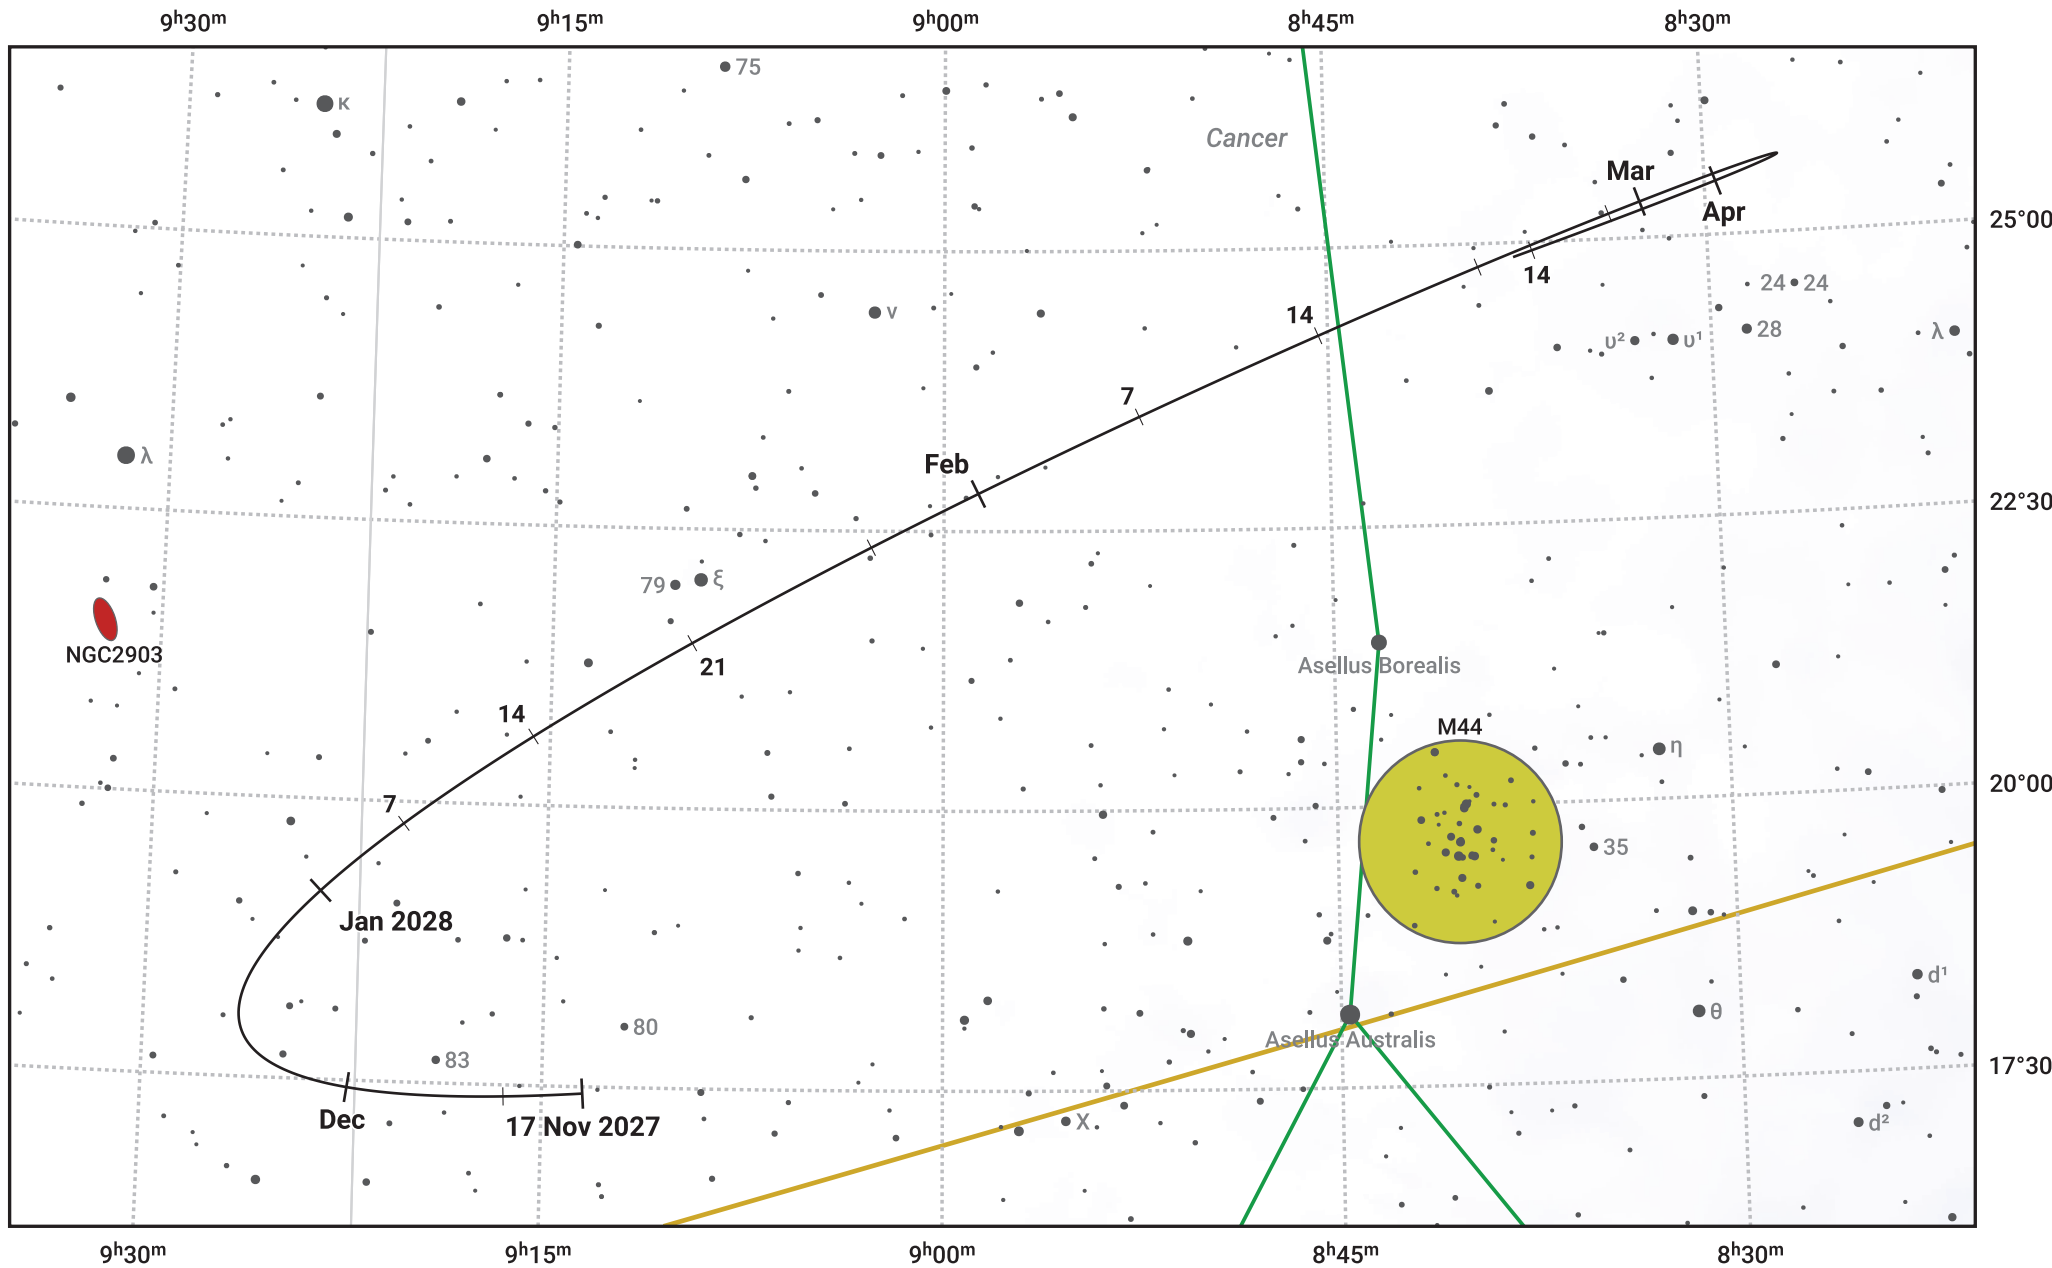

The path of Asteroid 4 Vesta around opposition on 31 Jan 2028

© Dominic Ford 2011–2024. Date markers placed at midnight UTC. Downloaded from <https://in-the-sky.org>

Magnitude scale: · 9.0 · 8.0 · 7.0 · 6.0 · 5.0 · 4.0 · 3.0

— Ecliptic Plane

- Galaxy
- Bright nebula
- Open cluster
- ⊕ Globular cluster

Date	Mag	Phase
2027 Dec 1	7.8	97%
2028 Jan 1	7.1	99%
2028 Jan 4	7.0	99%
2028 Feb 1	6.3	100%
2028 Mar 1	7.0	98%
2028 Apr 1	7.6	96%