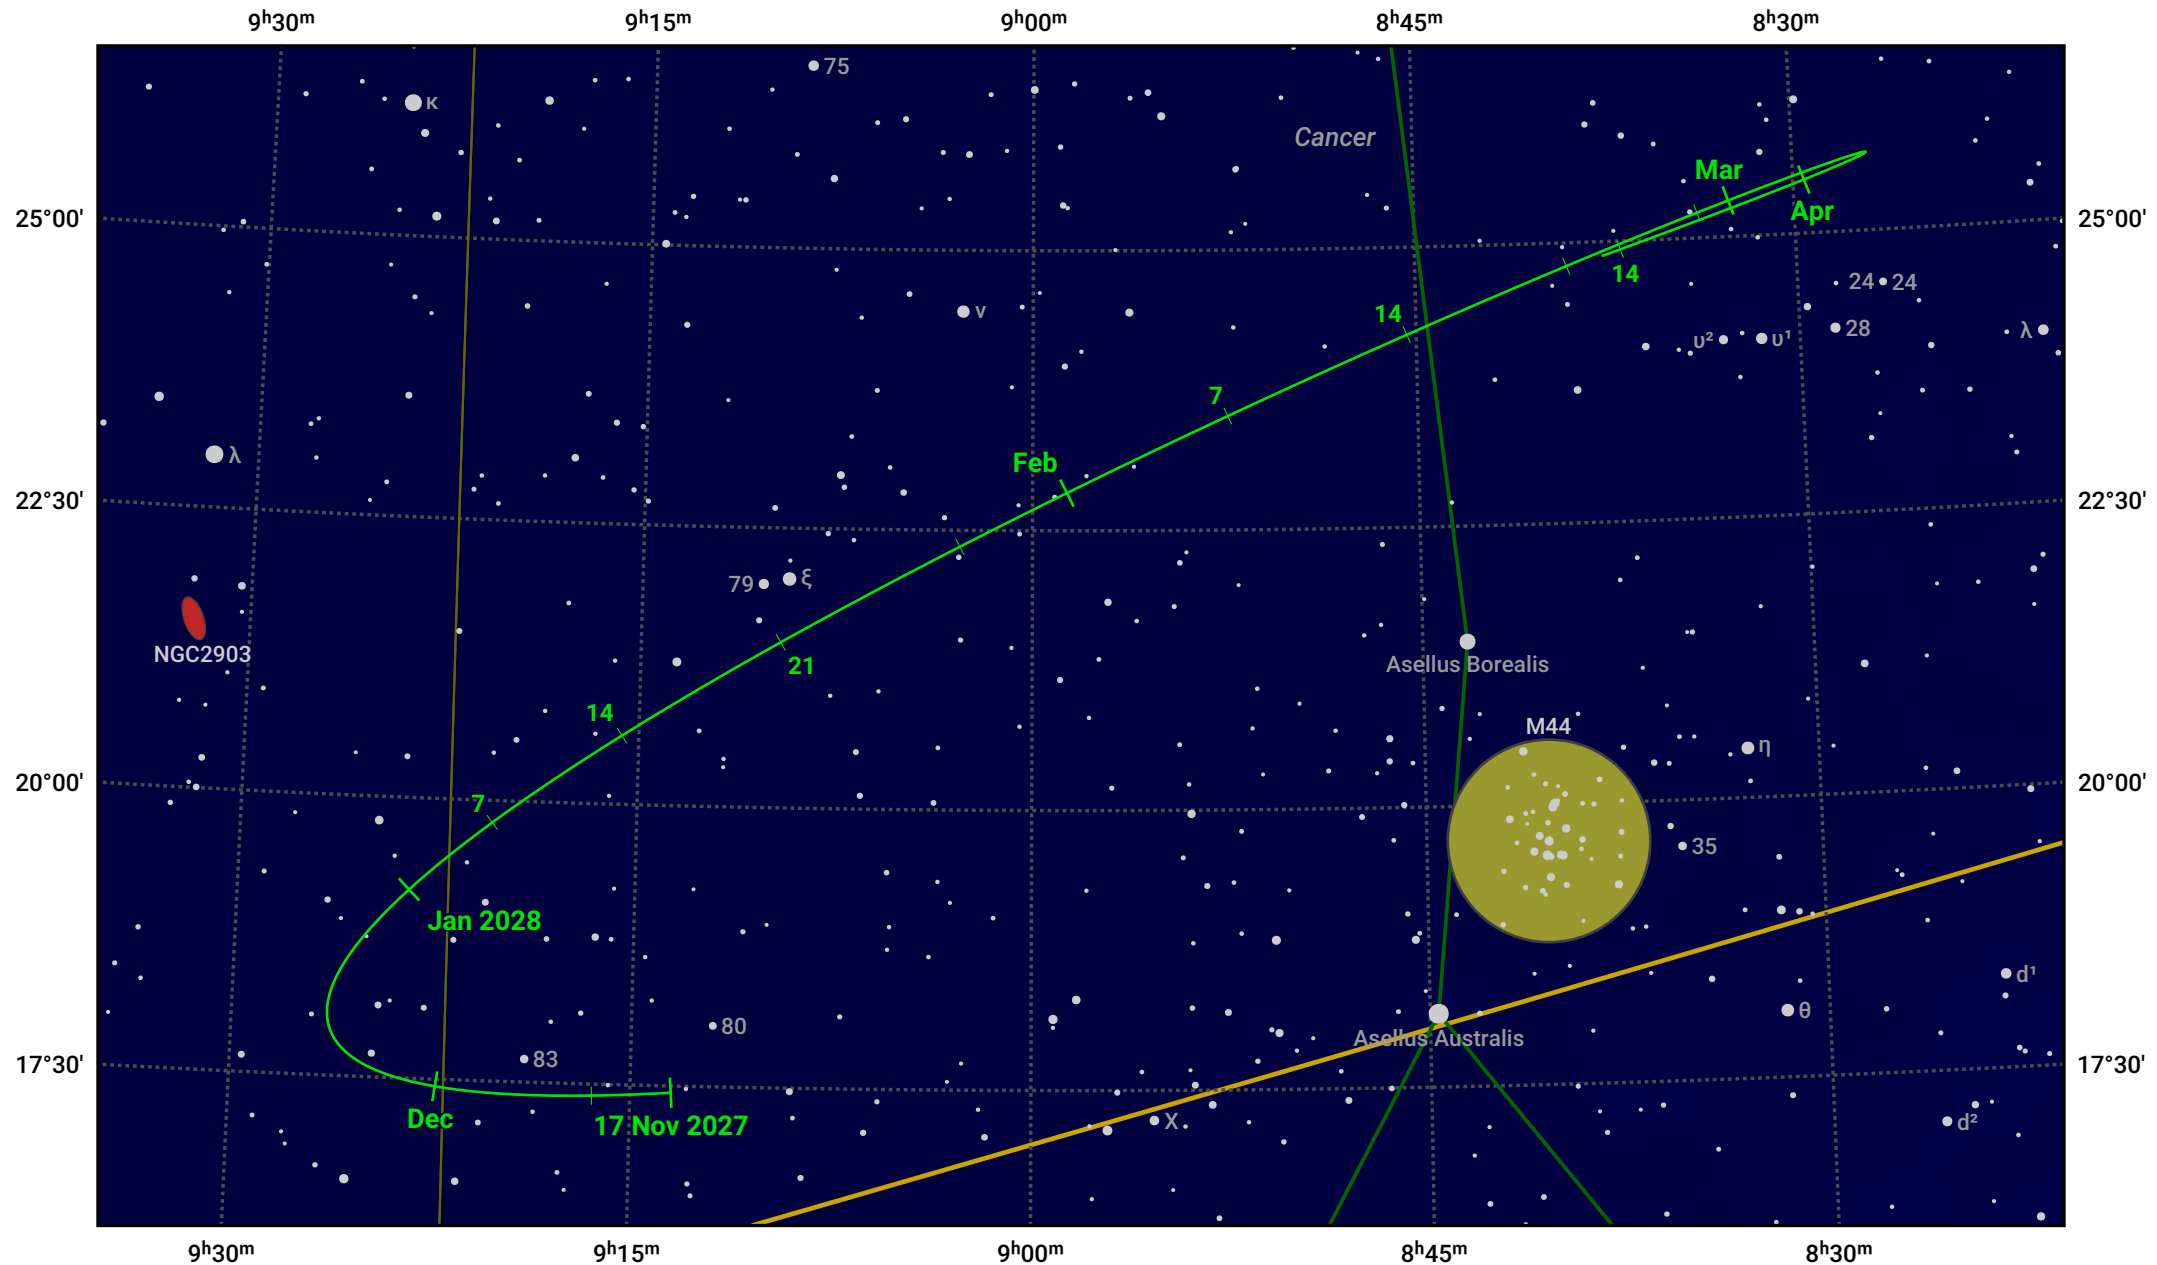

The path of Asteroid 4 Vesta around opposition on 31 Jan 2028

© Dominic Ford 2011–2024. Date markers placed at midnight UTC. Downloaded from <https://in-the-sky.org>

Magnitude scale: ● 9.0 ● 8.0 ● 7.0 ● 6.0 ● 5.0 ● 4.0 ● 3.0

— Ecliptic Plane

● Galaxy
 ■ Bright nebula
 ● Open cluster
 ● Globular cluster

Date	Mag	Phase
2027 Dec 1	7.8	97%
2028 Jan 1	7.1	99%
2028 Jan 4	7.0	99%
2028 Feb 1	6.3	100%
2028 Mar 1	7.0	98%
2028 Apr 1	7.6	96%