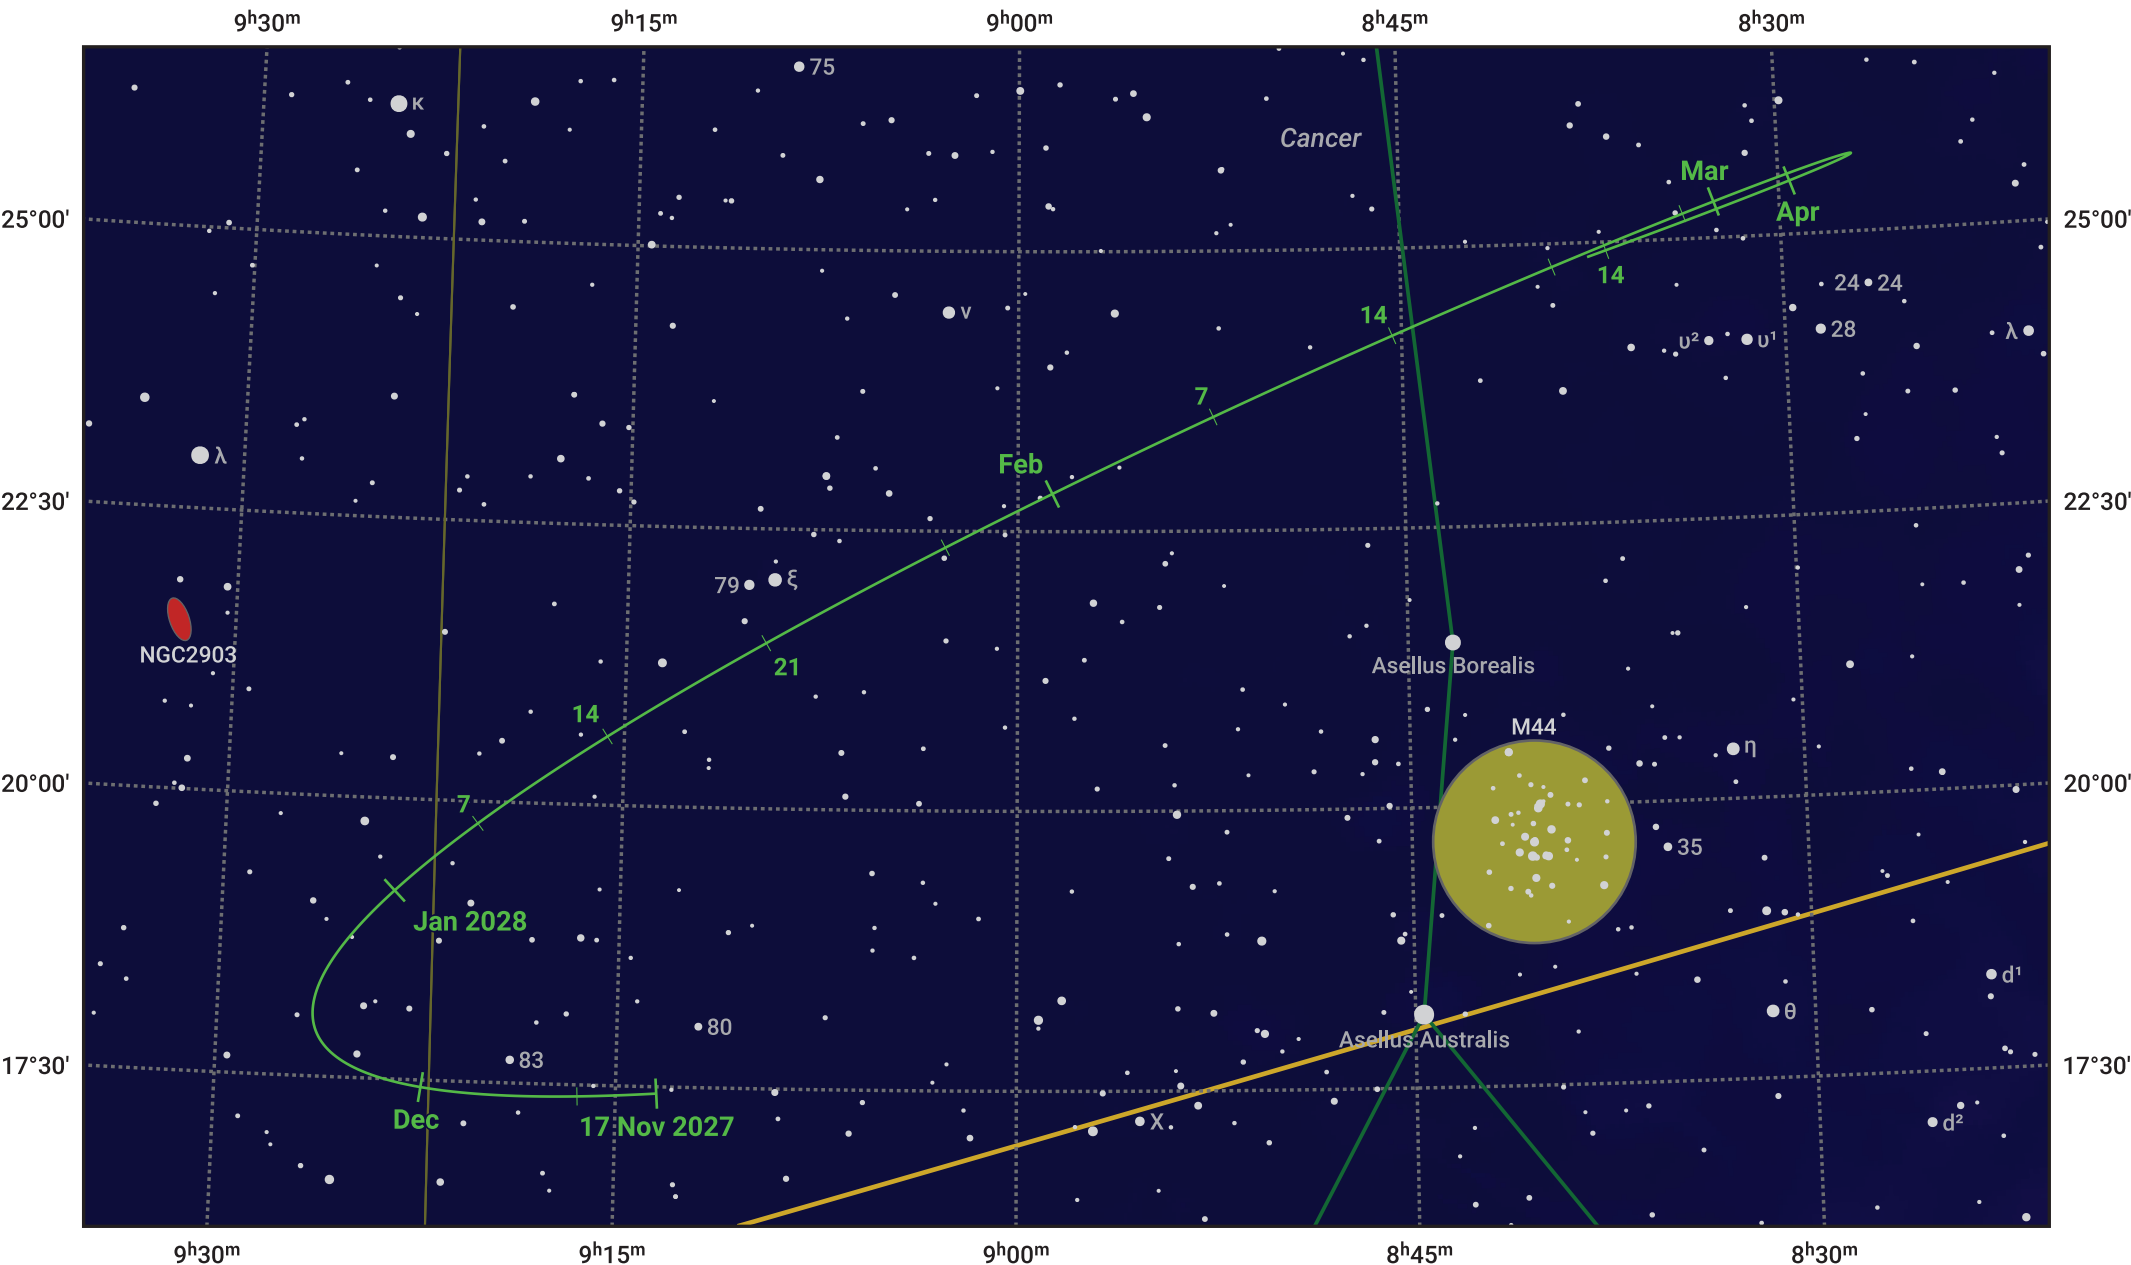

The path of Asteroid 4 Vesta around opposition on 31 Jan 2028

© Dominic Ford 2011–2024. Date markers placed at midnight UTC. Downloaded from <https://in-the-sky.org>

Magnitude scale: ● 9.0 ● 8.0 ● 7.0 ● 6.0 ● 5.0 ● 4.0 ● 3.0

— Ecliptic Plane

▭ Galaxy
 ▭ Bright nebula
 ● Open cluster
 ⊕ Globular cluster

Date	Mag	Phase
2027 Dec 1	7.8	97%
2028 Jan 1	7.1	99%
2028 Jan 4	7.0	99%
2028 Feb 1	6.3	100%
2028 Mar 1	7.0	98%
2028 Apr 1	7.6	96%