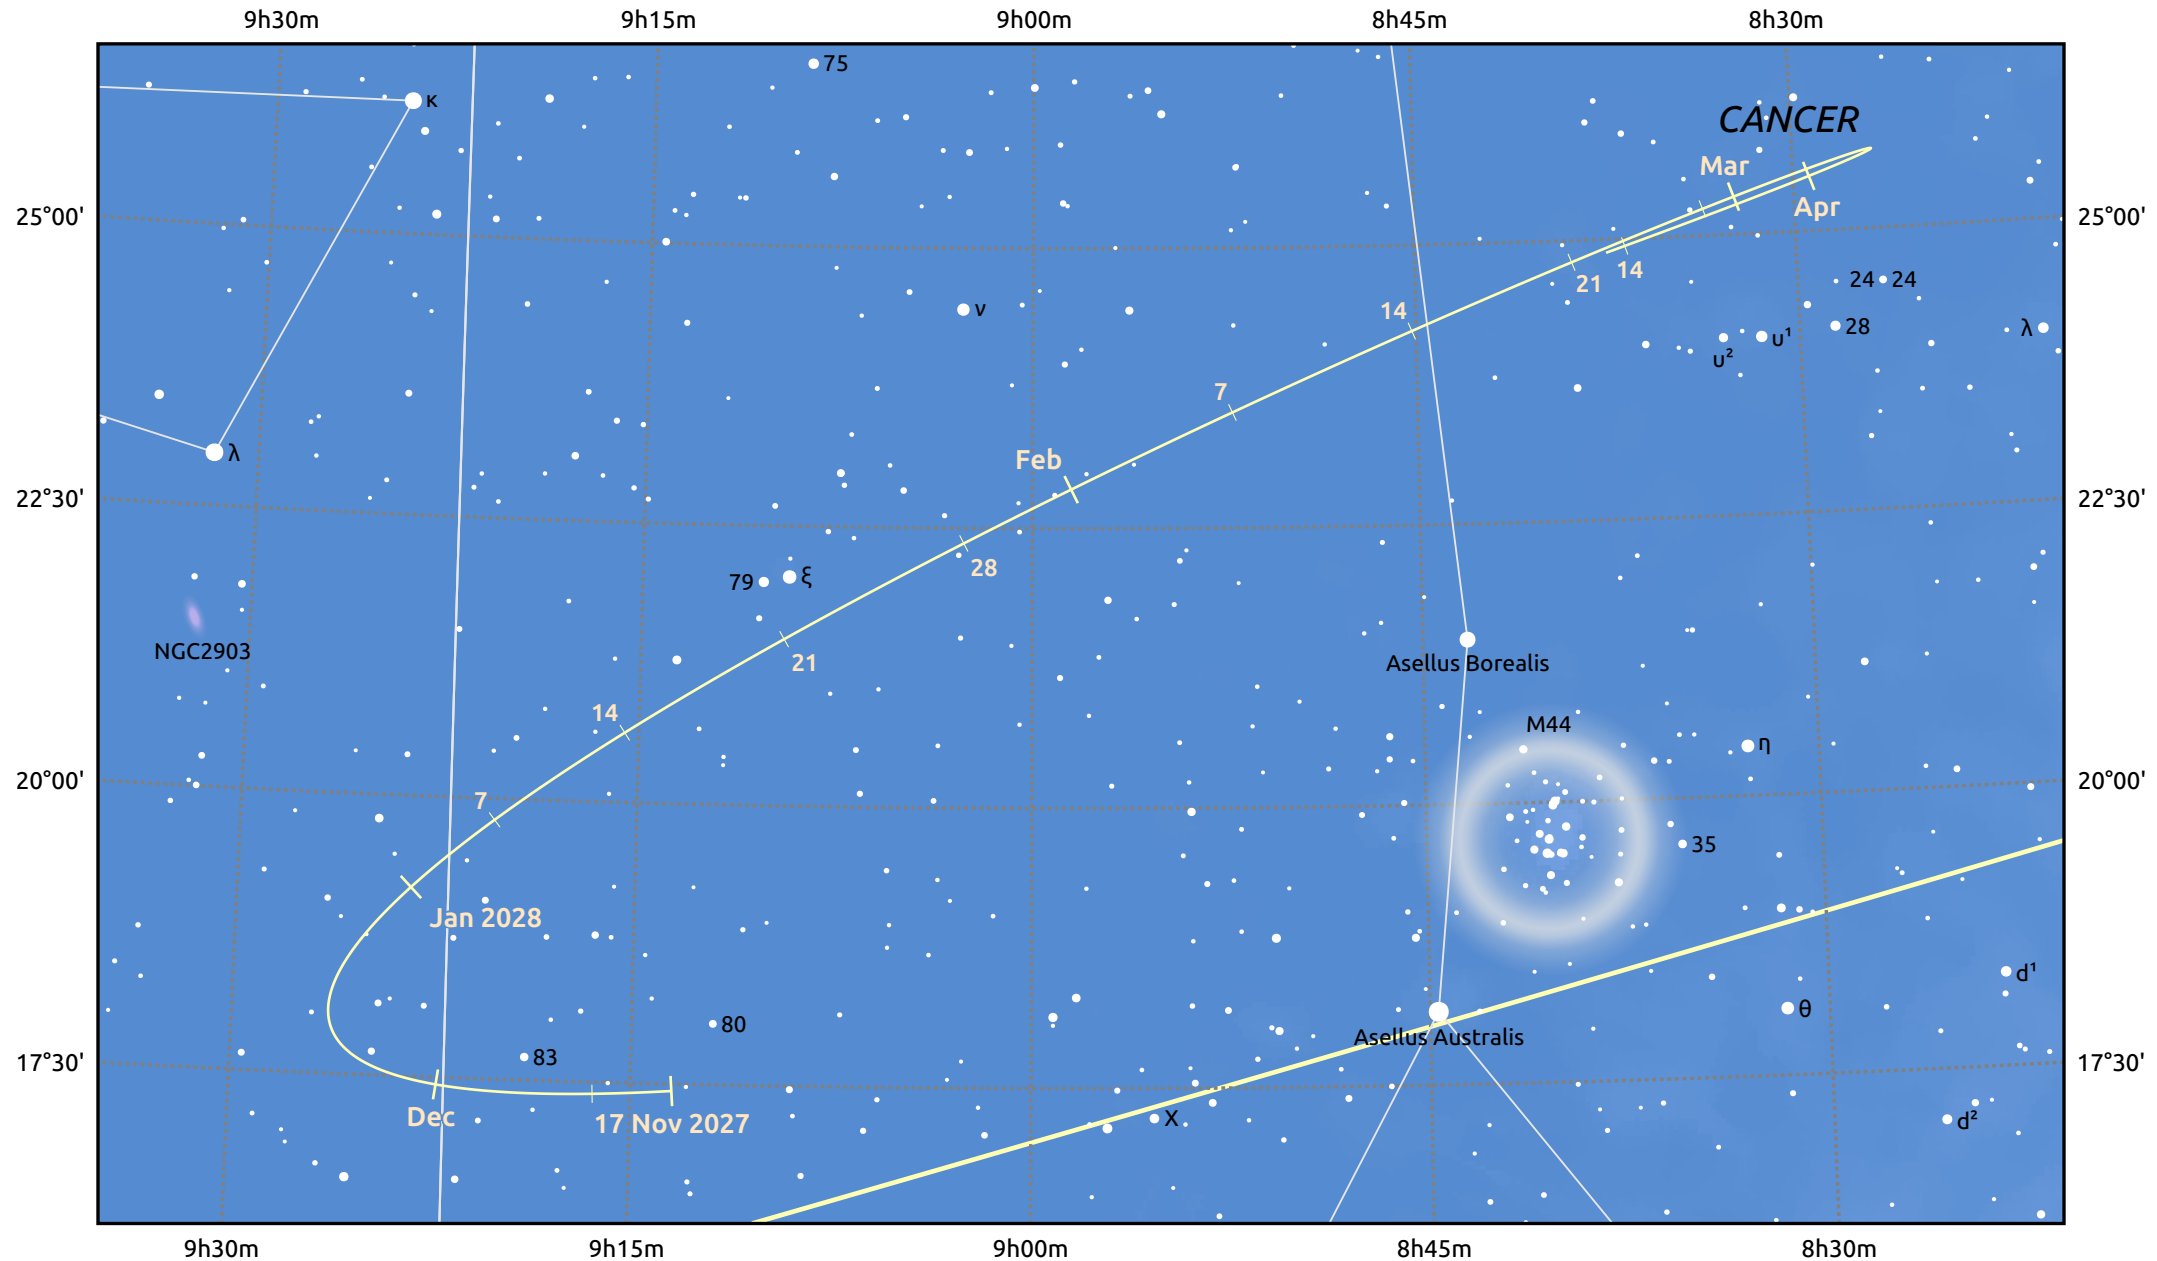

The path of Asteroid 4 Vesta around opposition on 31 Jan 2028

Magnitude scale: • 9.0 • 8.0 • 7.0 • 6.0 • 5.0 • 4.0 • 3.0

— Ecliptic Plane

Galaxy Bright nebula Open cluster Globular cluster Planetary nebula

Date	Mag	Phase
2027 Dec 1	7.8	97%
2028 Jan 1	7.1	99%
2028 Jan 4	7.0	99%
2028 Feb 1	6.3	100%
2028 Mar 1	7.0	98%
2028 Apr 1	7.6	96%