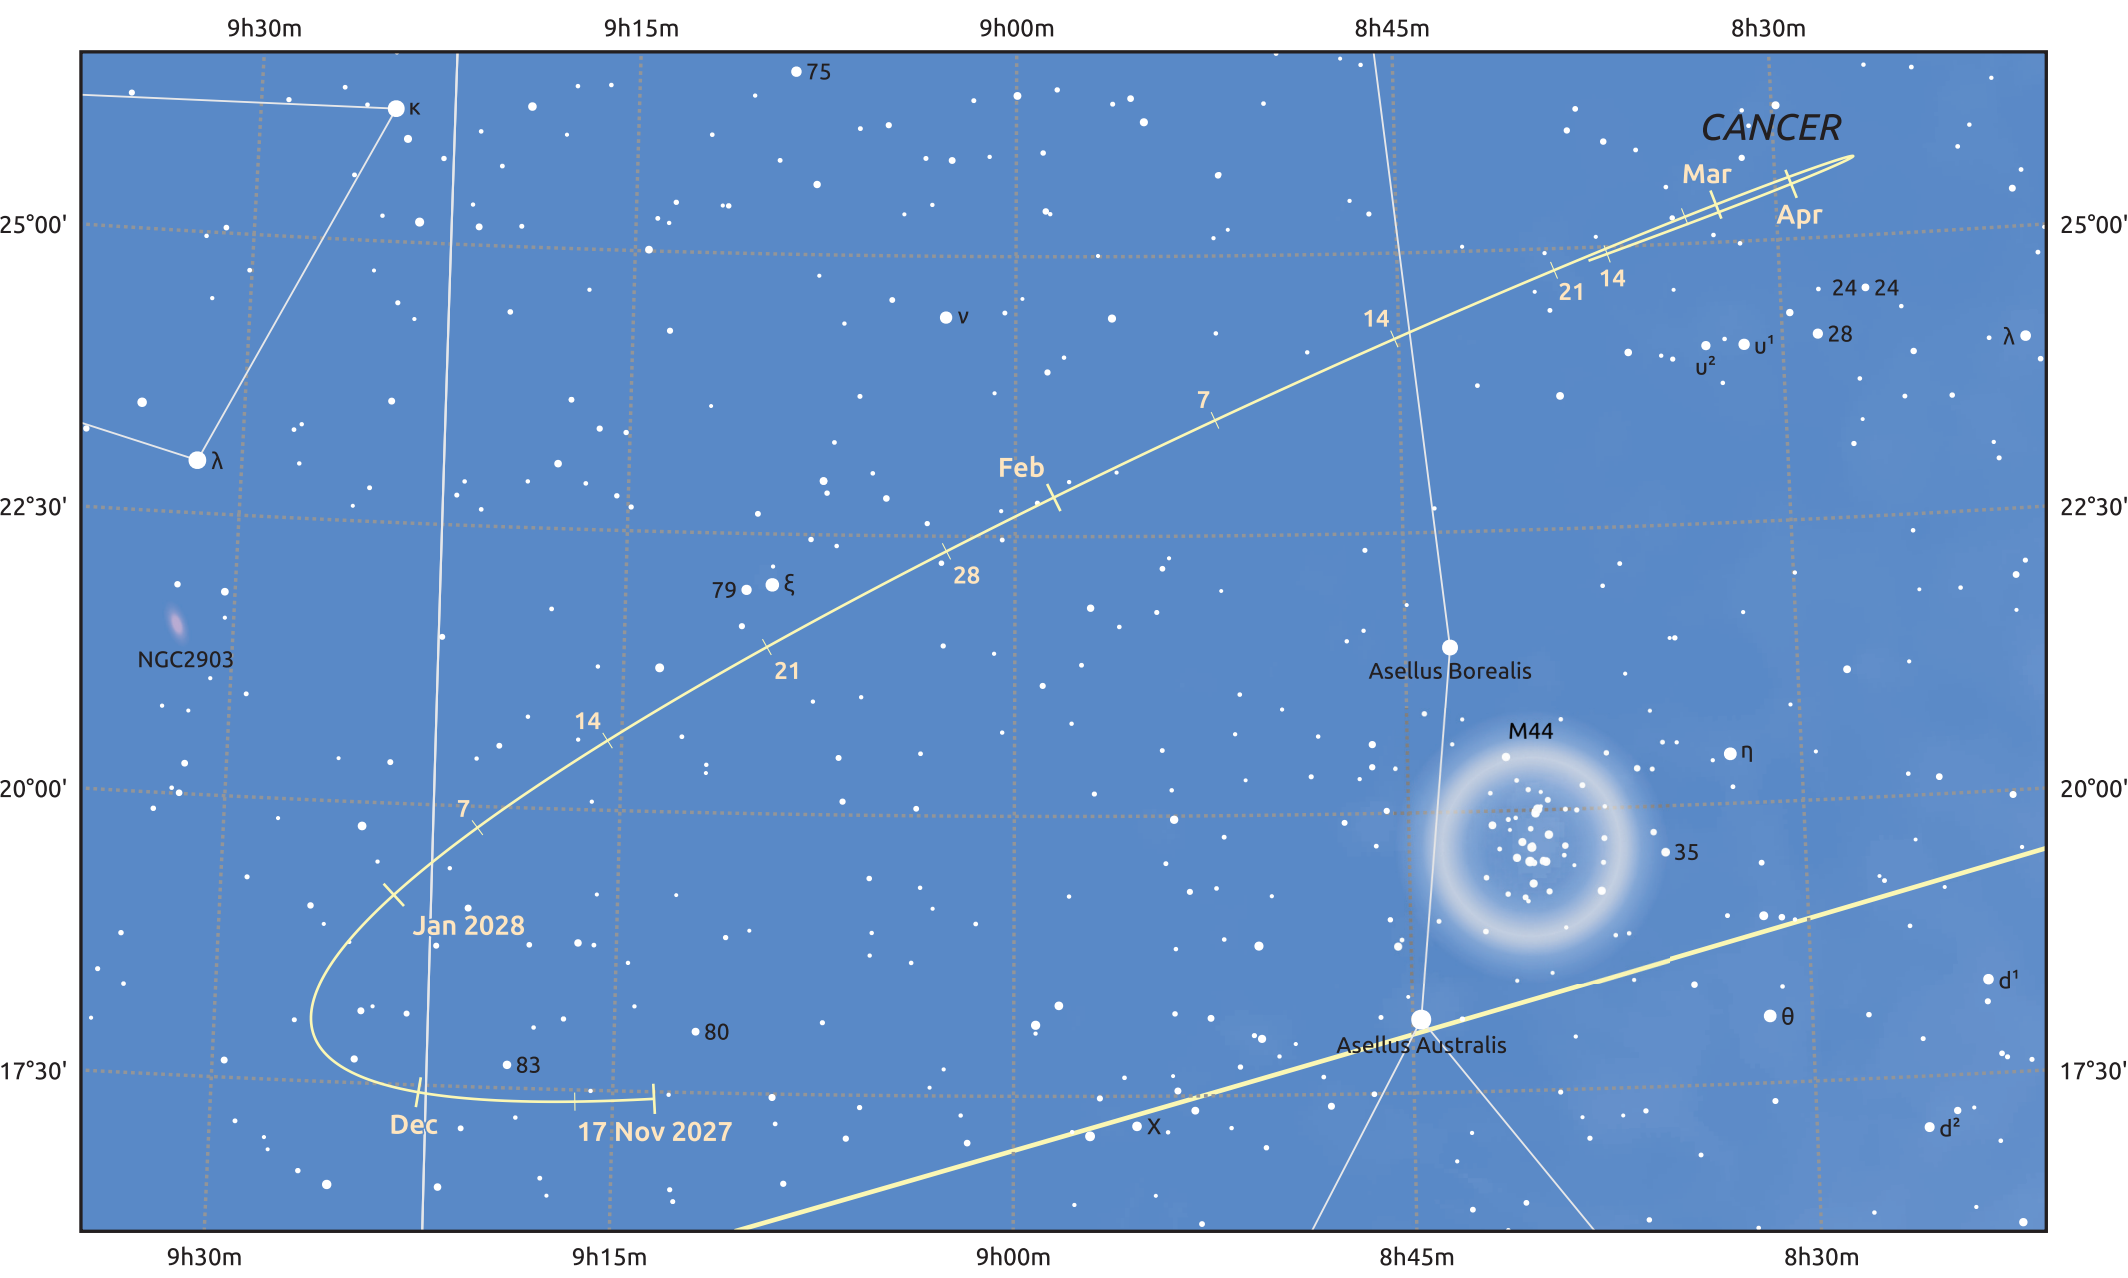

The path of Asteroid 4 Vesta around opposition on 31 Jan 2028

© Dominic Ford 2011–2025. Date markers placed at midnight UTC. Downloaded from <https://in-the-sky.org>

Magnitude scale: • 9.0 • 8.0 • 7.0 • 6.0 • 5.0 • 4.0 ● 3.0

— Ecliptic Plane

- Galaxy
- Bright nebula
- Open cluster
- Globular cluster
- Planetary nebula

Date	Mag	Phase
2027 Dec 1	7.8	97%
2028 Jan 1	7.1	99%
2028 Jan 4	7.0	99%
2028 Feb 1	6.3	100%
2028 Mar 1	7.0	98%
2028 Apr 1	7.6	96%