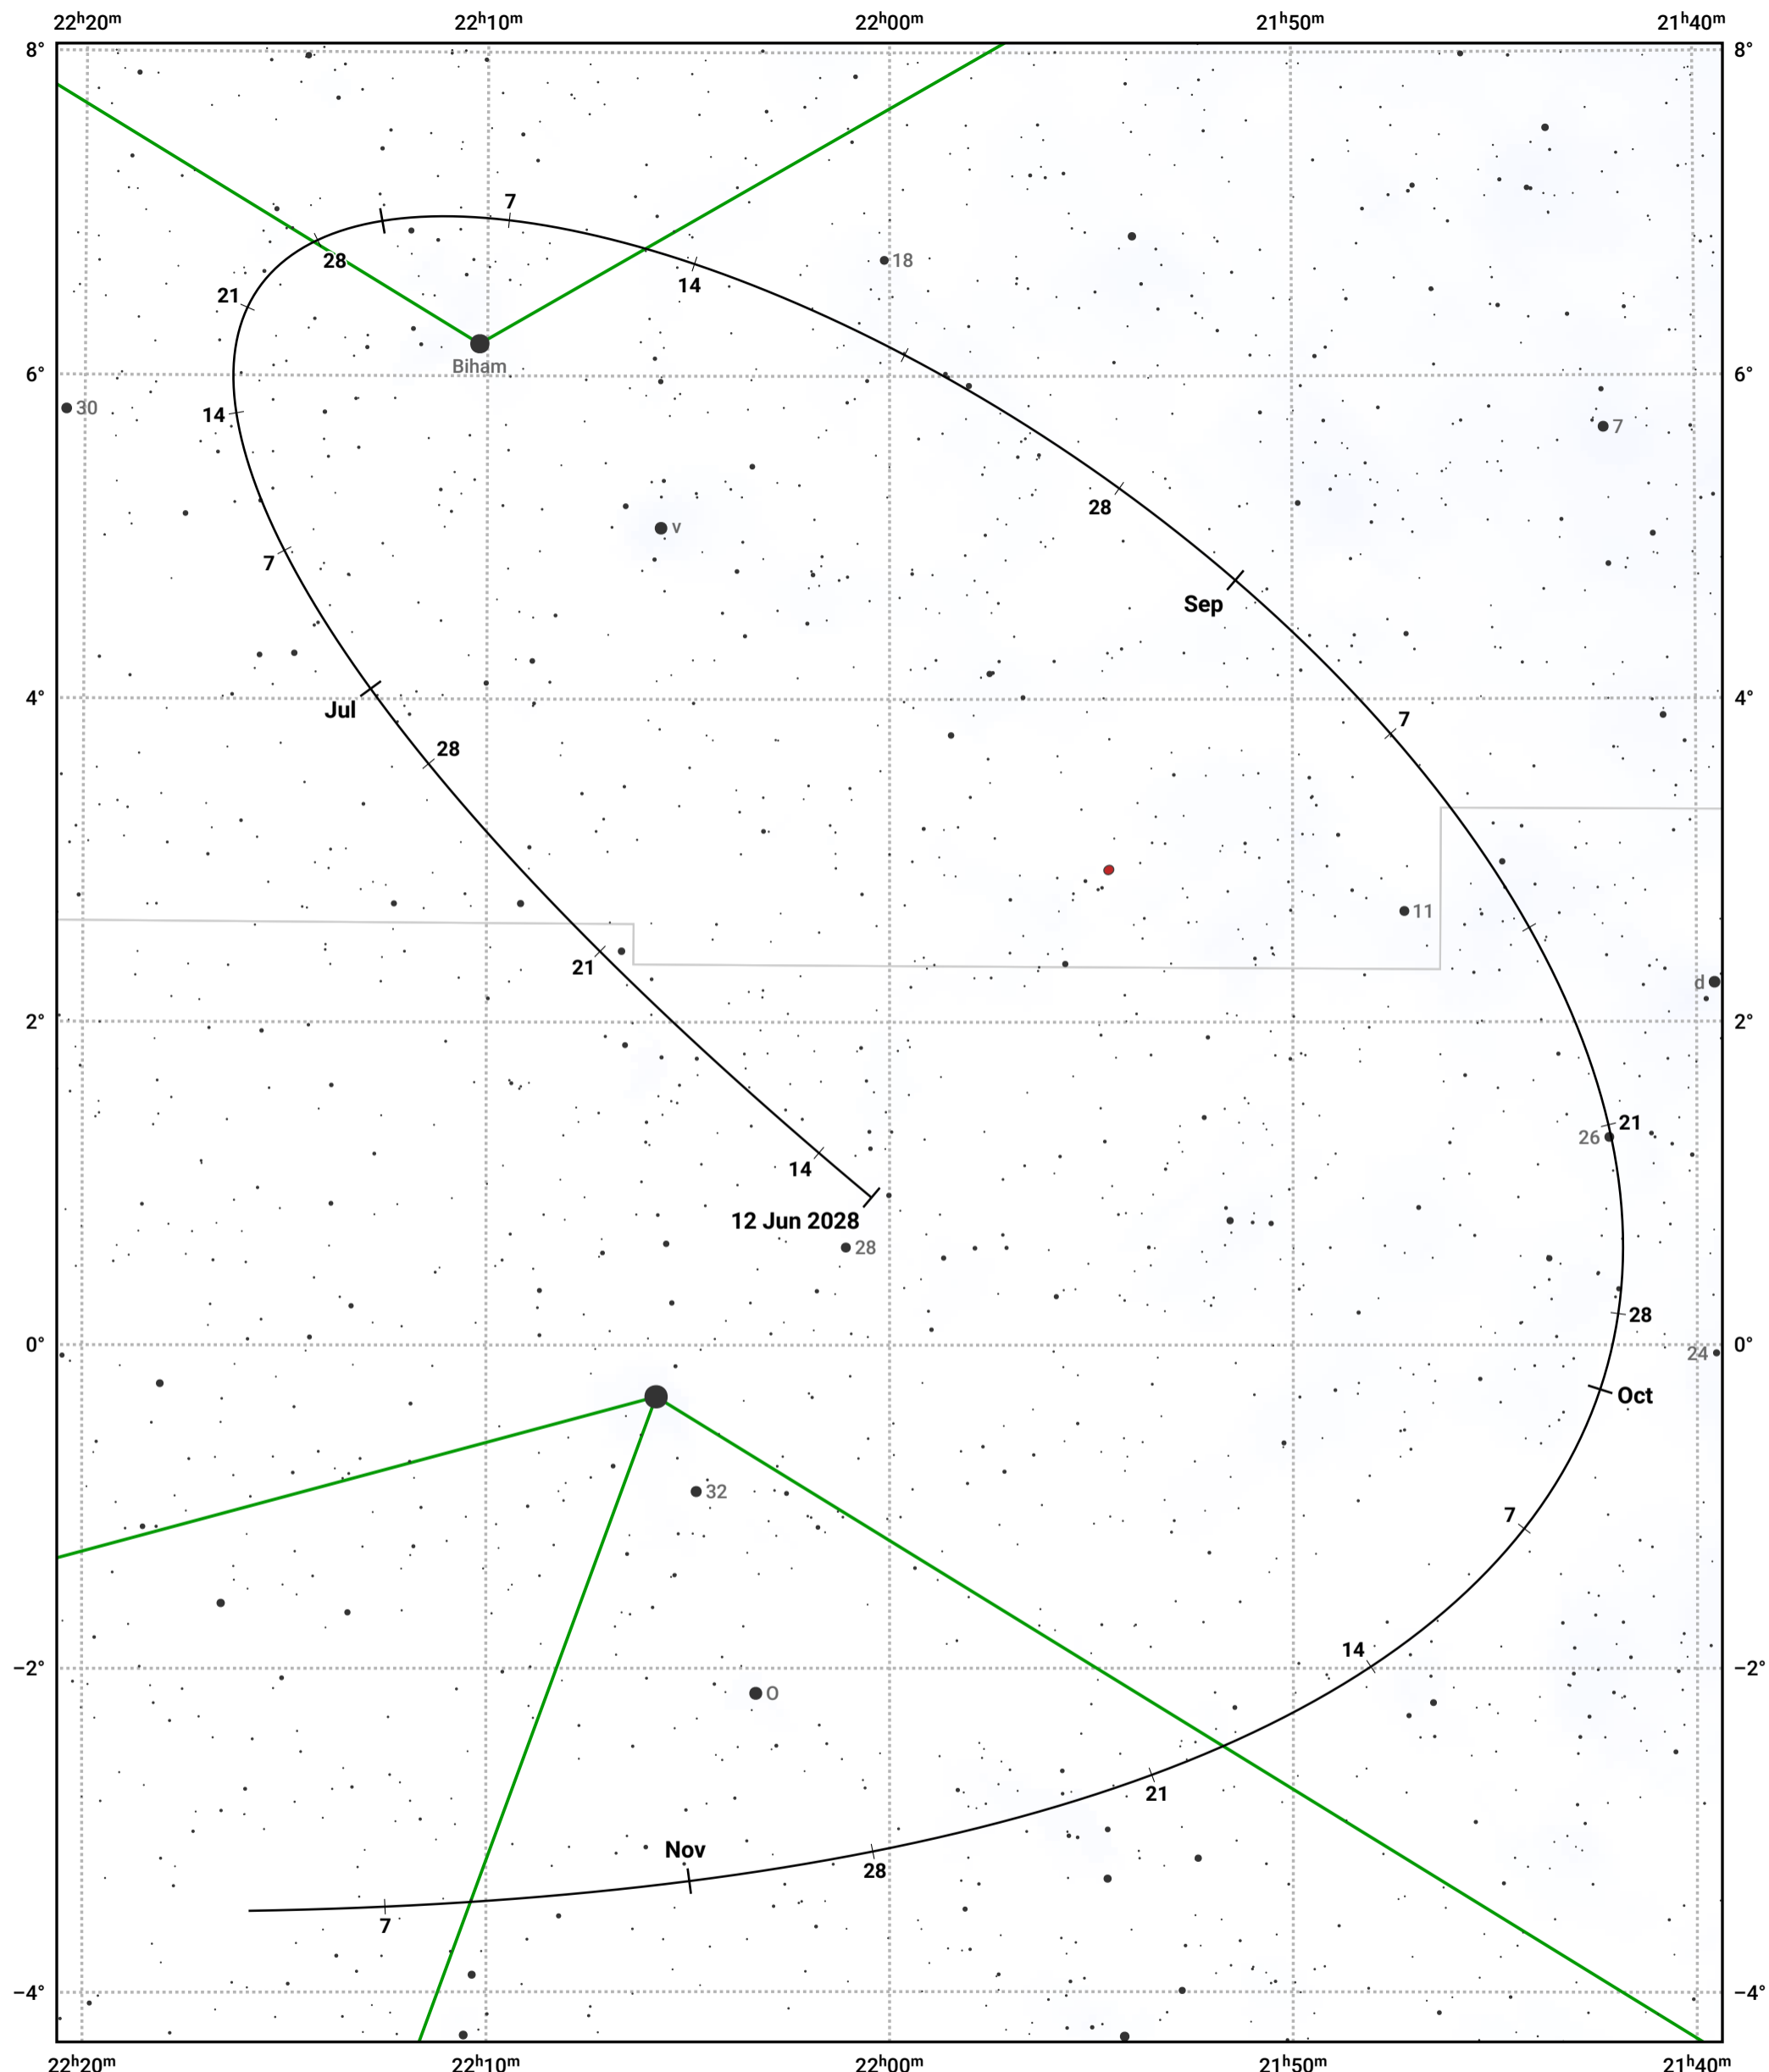

# The path of Asteroid 80 Sappho around opposition on 26 Aug 2028

© Dominic Ford 2011–2024. Date markers placed at midnight UTC. Downloaded from <https://in-the-sky.org>

Magnitude scale: 11.0 10.0 9.0 8.0 7.0 6.0 5.0 4.0 3.0 2.0

— Ecliptic Plane

- Galaxy
- Bright nebula
- Open cluster
- ⊕ Globular cluster

Date	Mag	Phase
2028 Jul 1	11.1	95%
2028 Jul 22	10.5	97%
2028 Aug 1	10.3	98%
2028 Sep 1	9.8	99%
2028 Oct 1	10.4	97%
2028 Nov 1	11.1	93%