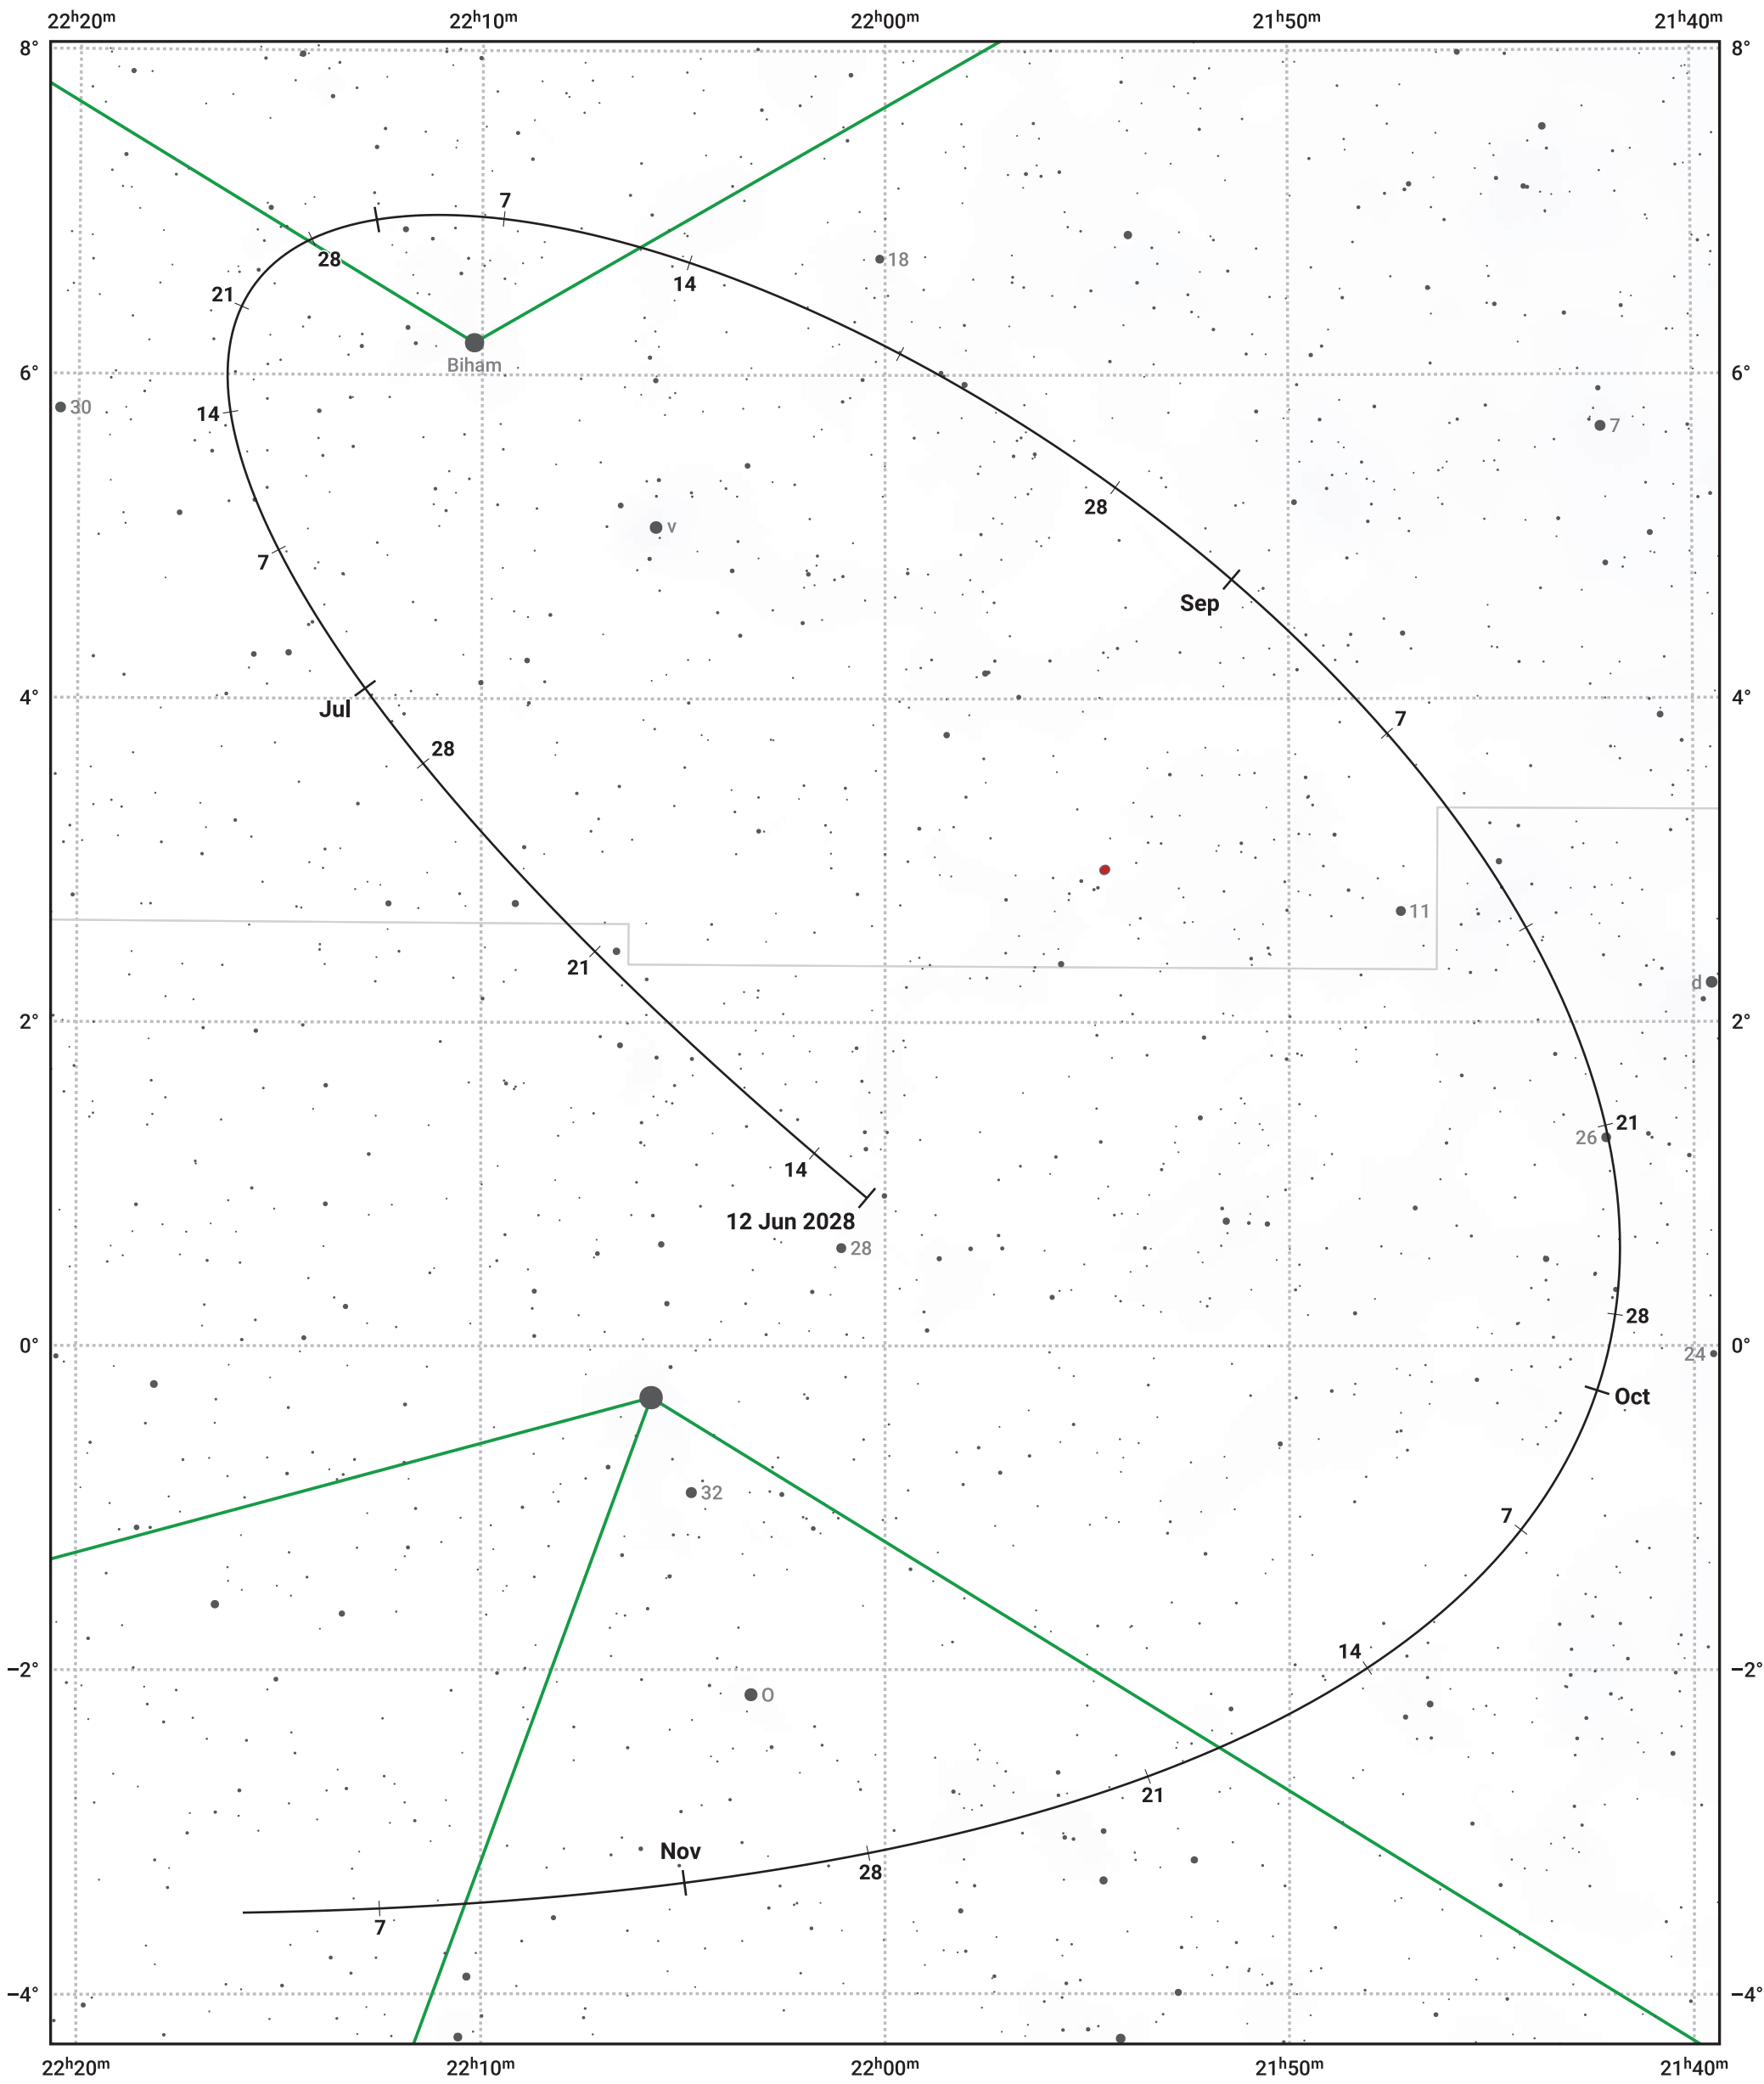

The path of Asteroid 80 Sappho around opposition on 26 Aug 2028

© Dominic Ford 2011–2024. Date markers placed at midnight UTC. Downloaded from <https://in-the-sky.org>

Magnitude scale: 11.0 10.0 9.0 8.0 7.0 6.0 5.0 4.0 3.0 2.0

— Ecliptic Plane

Galaxy Bright nebula Open cluster Globular cluster

Date	Mag	Phase
2028 Jul 1	11.1	95%
2028 Jul 22	10.5	97%
2028 Aug 1	10.3	98%
2028 Sep 1	9.8	99%
2028 Oct 1	10.4	97%
2028 Nov 1	11.1	93%