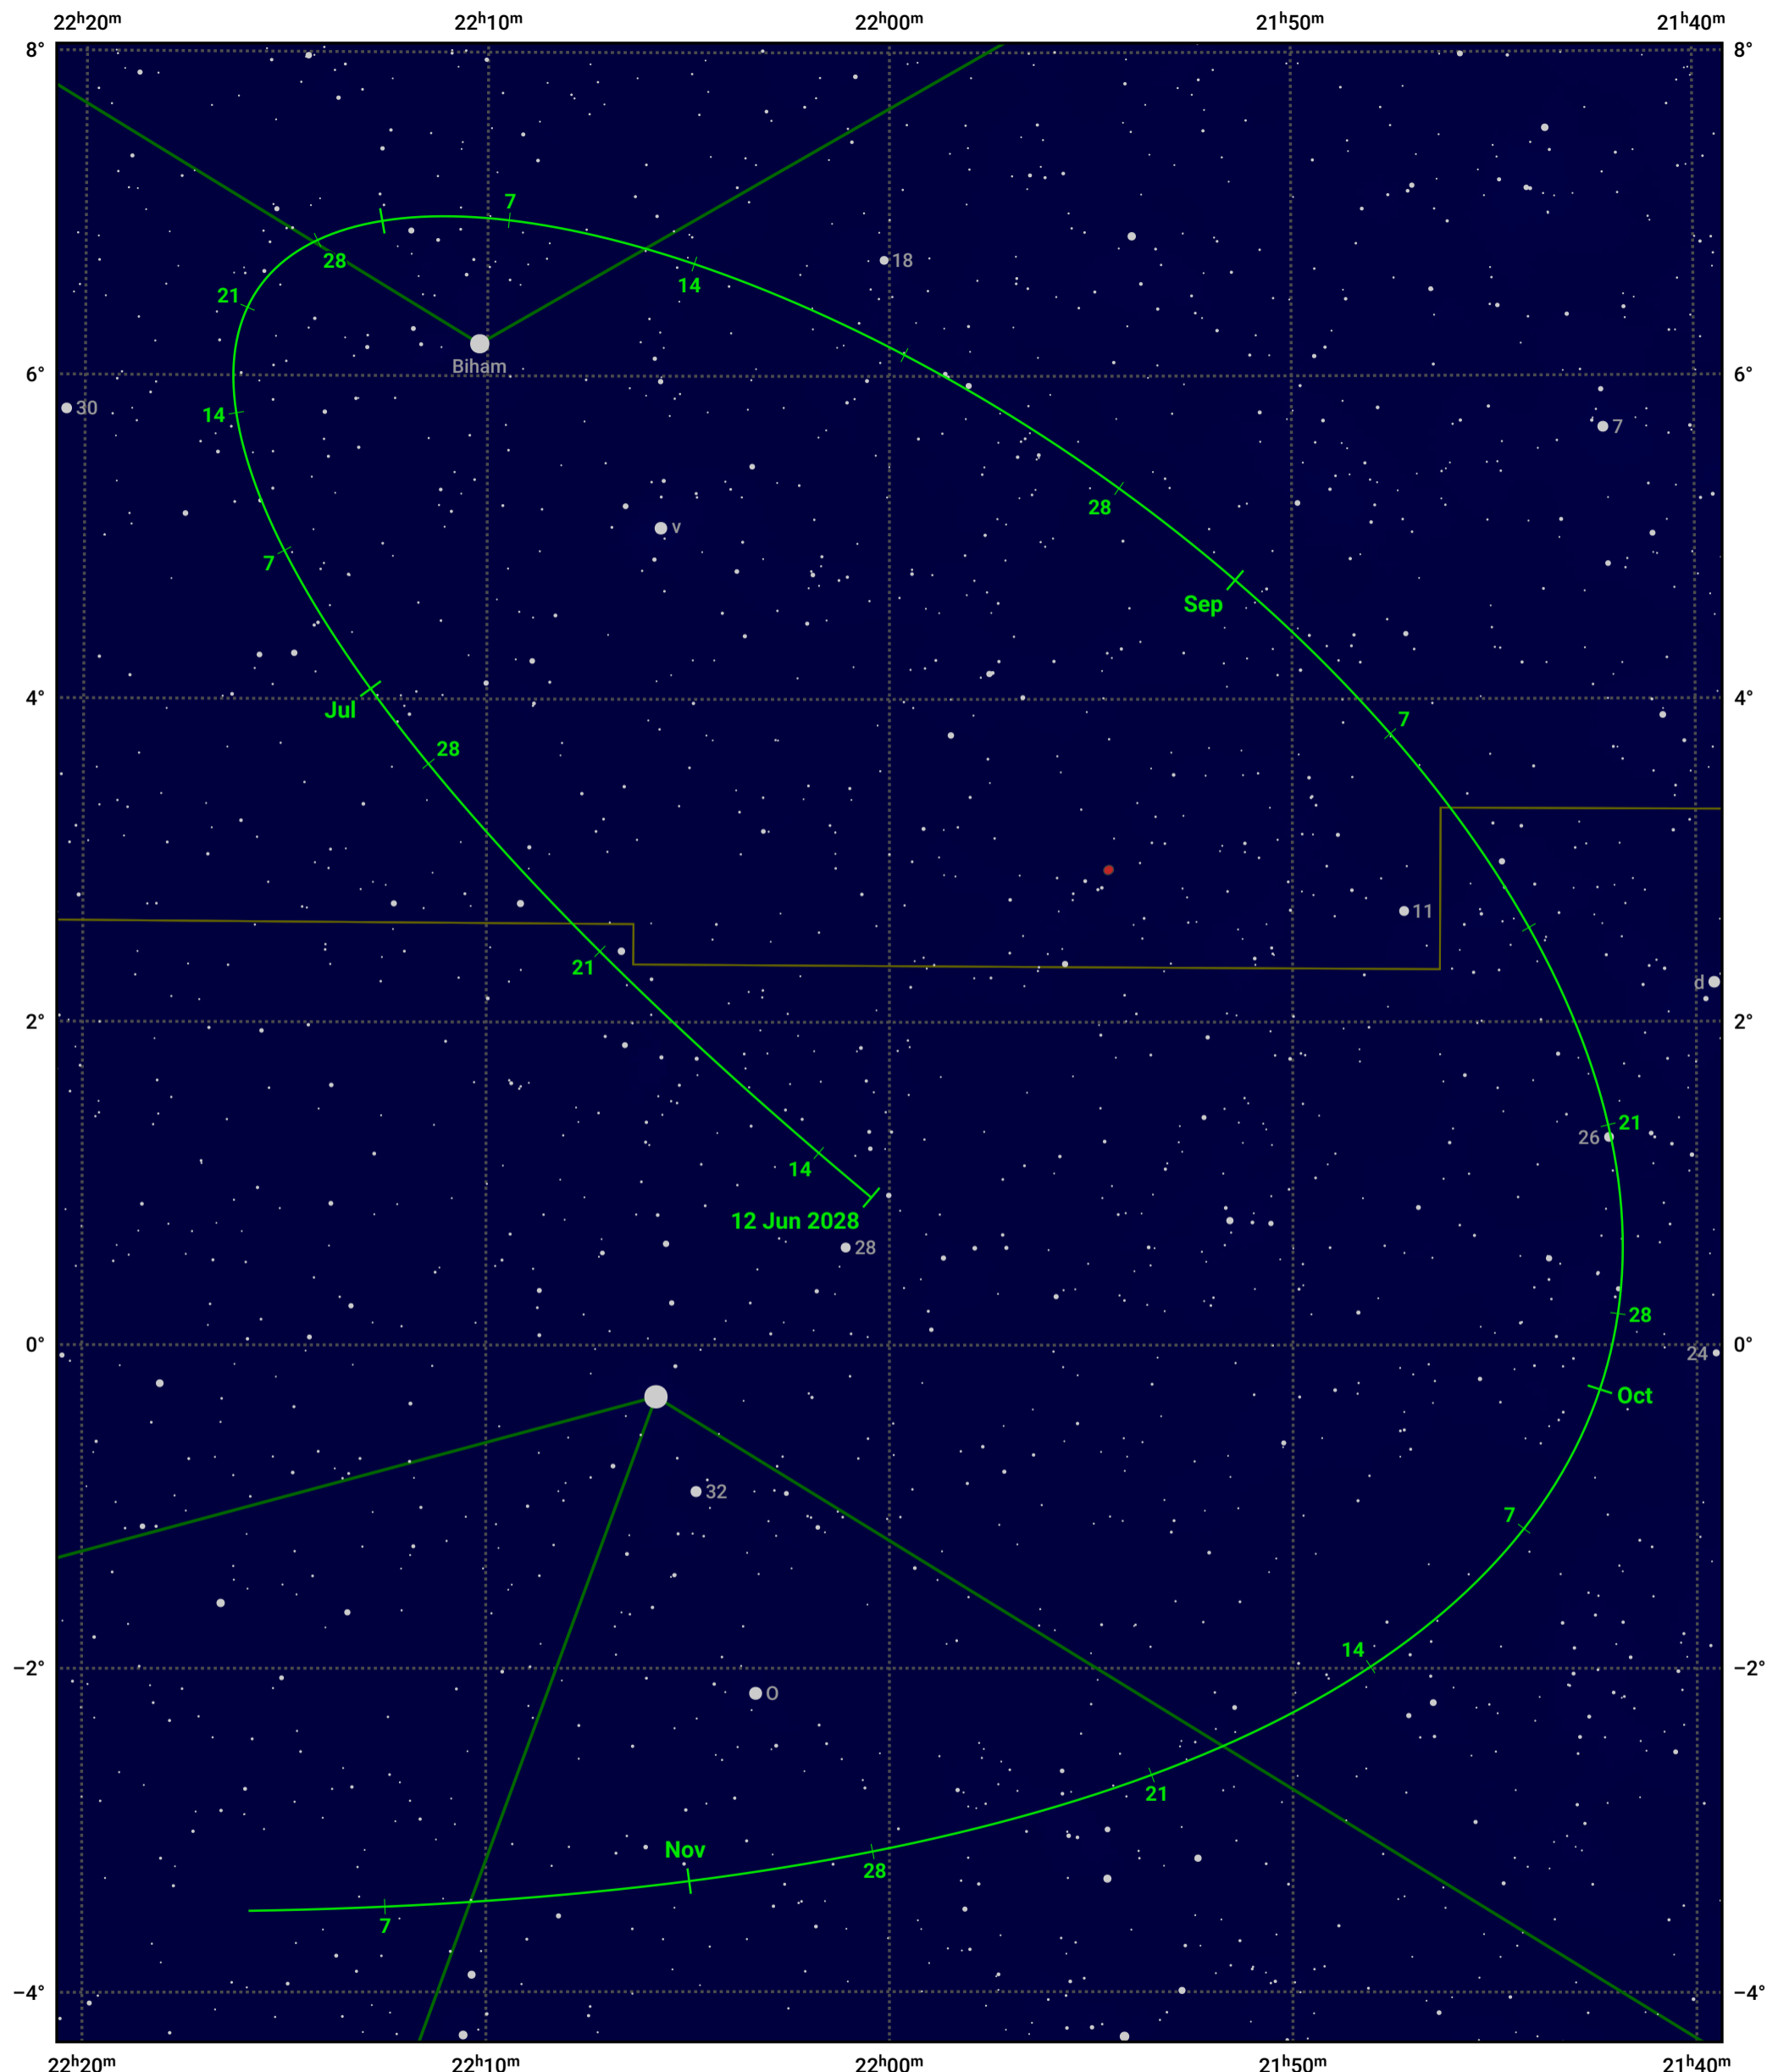

# The path of Asteroid 80 Sappho around opposition on 26 Aug 2028

© Dominic Ford 2011–2024. Date markers placed at midnight UTC. Downloaded from <https://in-the-sky.org>

Magnitude scale: 11.0 10.0 9.0 8.0 7.0 6.0 5.0 4.0 3.0 2.0

— Ecliptic Plane

- Galaxy
- Bright nebula
- Open cluster
- Globular cluster

| Date        | Mag  | Phase |
|-------------|------|-------|
| 2028 Jul 1  | 11.1 | 95%   |
| 2028 Jul 22 | 10.5 | 97%   |
| 2028 Aug 1  | 10.3 | 98%   |
| 2028 Sep 1  | 9.8  | 99%   |
| 2028 Oct 1  | 10.4 | 97%   |
| 2028 Nov 1  | 11.1 | 93%   |